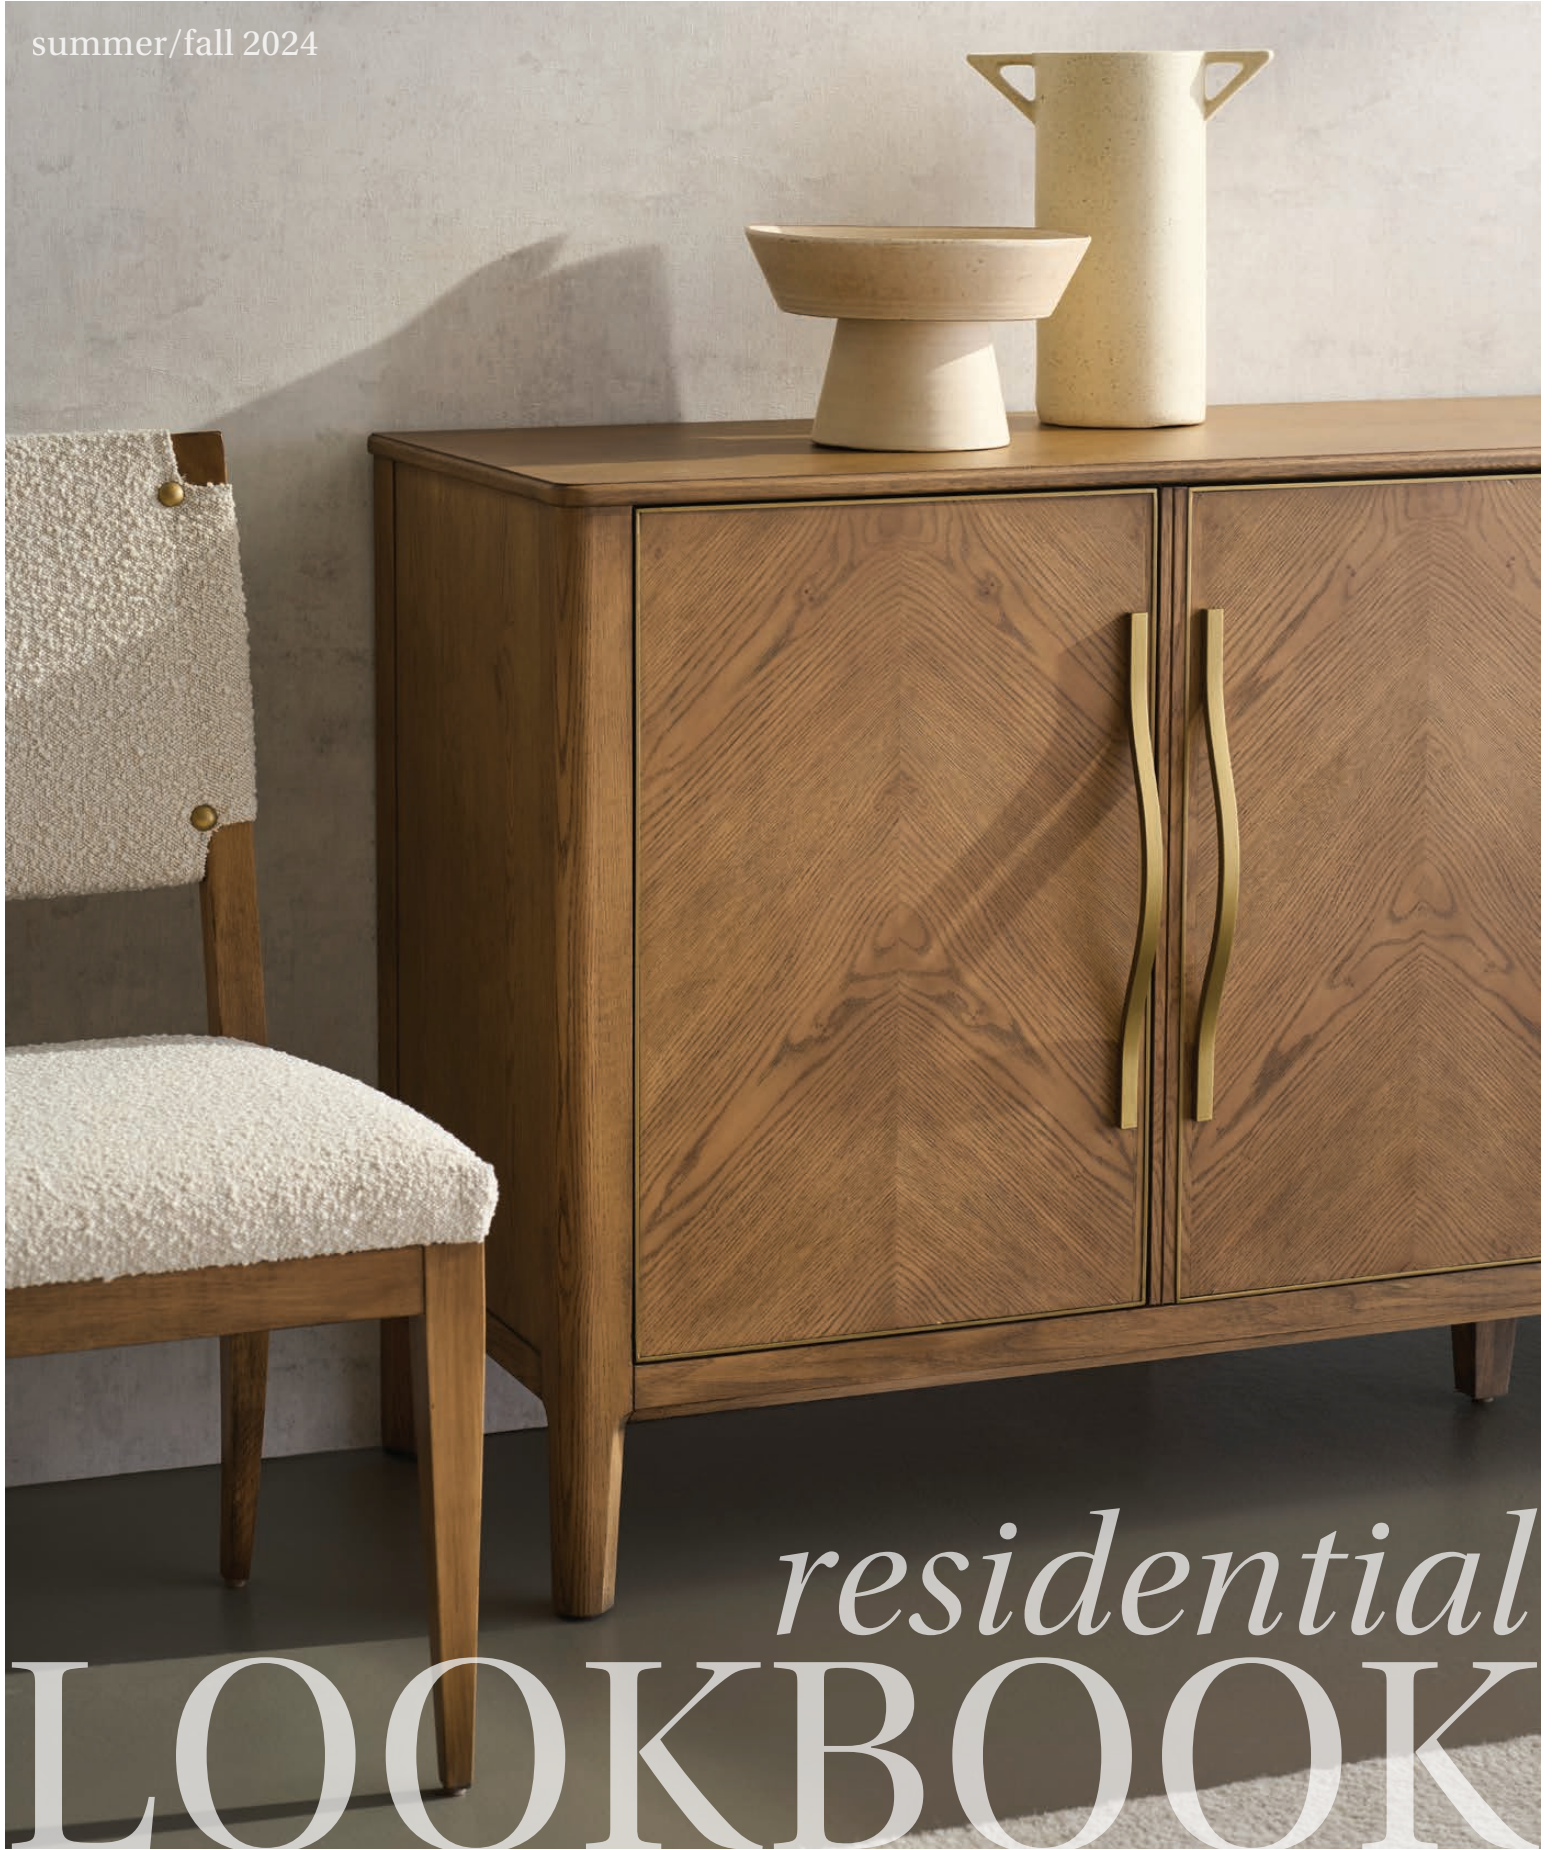

FAIRFIELD

summer/fall 2024

residential

LOOKBOOK

Front Cover: Maxwell Credenza 8057-82-S, Maxwell Side Chair 8057-05-C in 9816 Cream
Above: Maxwell Side Chair 8057-05-C in 9816 Cream

FURNITURE DESIGNED FOR LIFE AND CRAFTED WITH CARE, SINCE 1921.