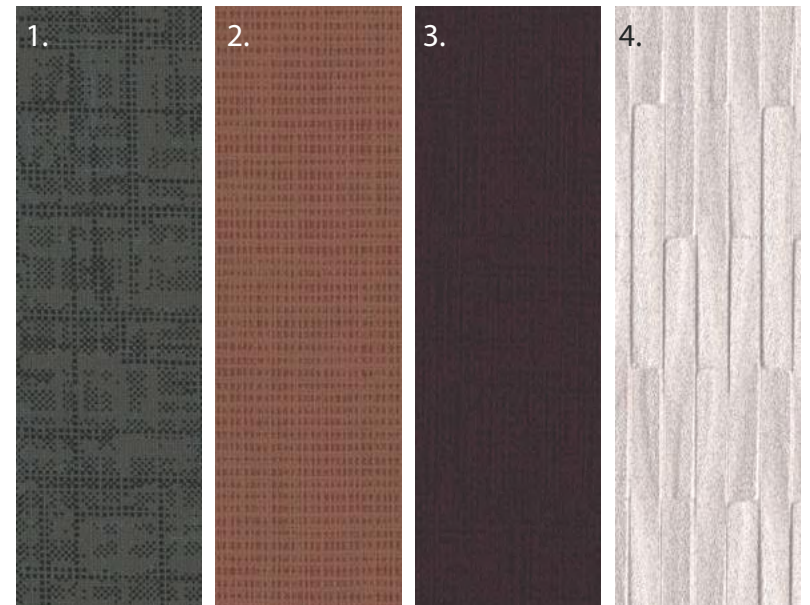

originally released January 2020

DOWNLOAD IMAGES