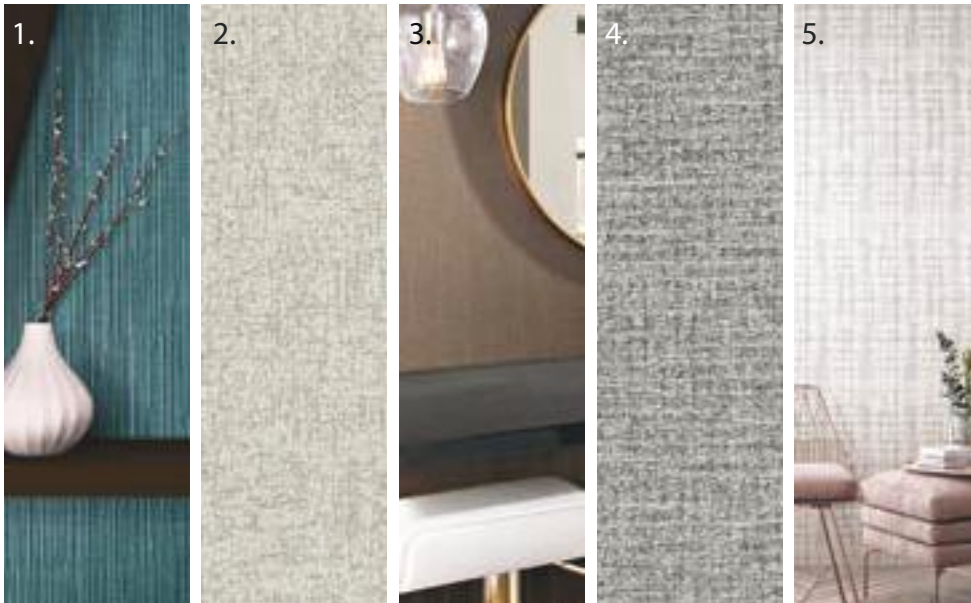

UPDATE 3

ITEM NUMBER: V30UPDATE3EXP

- 1. Aura 11 colors
- 2. Crossing 6 colors
- 3. Koi 4 colors
- 4. Slated 9 colors

originally released April 2020

DOWNLOAD IMAGES

UPDATE 4

ITEM NUMBER: V30UPDATE4EXP

- 1. Monument 11 colors
- 2. Overlook 8 colors
- 3. Stonecraft 11 colors

originally released September 2020

DOWNLOAD IMAGES

UPDATES 1 & 2

UPDATE 1

ITEM NUMBER: V30UPDATE1EXP

- 1. Basalt 11 colors
- 2. Himalayan 9 colors
- 3. New Leaf 9 colors
- 4. Preserved 9 colors
- 5. Shibori 5 colors