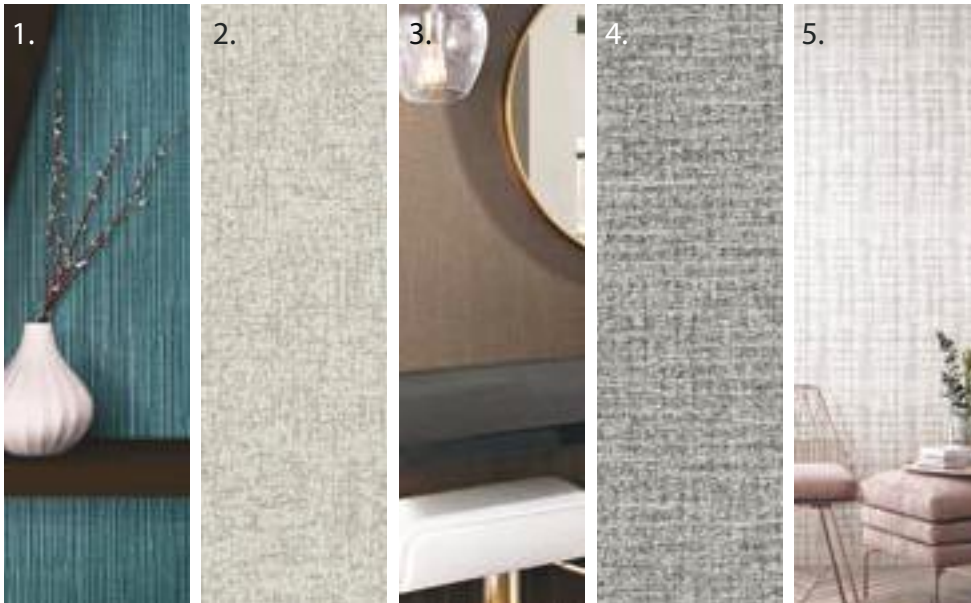

UPDATES 1 & 2

UPDATE 1

ITEM NUMBER: V30UPDATE1EXP

1. Basalt 11 colors
2. Himalayan 9 colors
3. New Leaf 9 colors
4. Preserved 9 colors
5. Shibori 5 colors

originally released October 2019

UPDATE 2

ITEM NUMBER: V30UPDATE2EXP

1. Aspire 11 colors
2. Radar 11 colors
3. Saga 11 colors
4. Reflections 9 colors