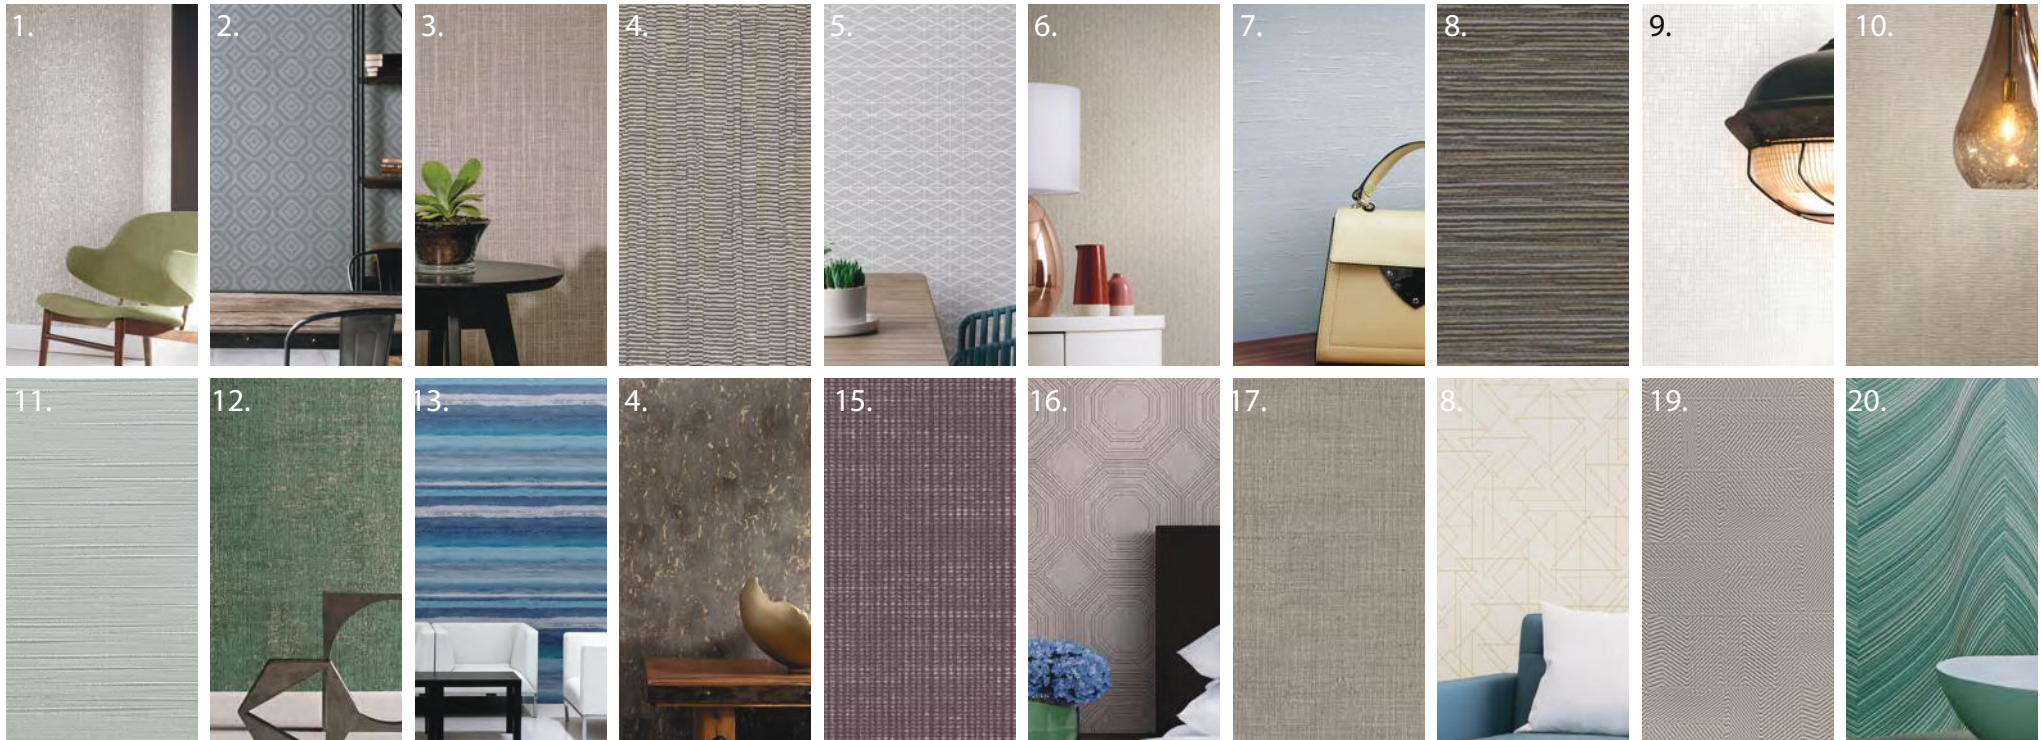

- 1. Basalt 11 colors
- 2. Himalayan 9 colors
- 3. New Leaf 9 colors
- 4. Preserved 9 colors
- 5. Shibori 5 colors

originally released October 2019

UPDATE 2

ITEM NUMBER: V30UPDATE2EXP

- 1. Aspire 11 colors
- 2. Radar 11 colors
- 3. Saga 11 colors
- 4. Reflections 9 colors

originally released January 2020

DOWNLOAD IMAGES

DOWNLOAD IMAGES

INITIAL LAUNCH

ITEM NUMBER: V30BINDERSETEXP

1. Angora	8 colors	6. Etched Pinstripe	8 colors	11. Lux Linen	8 colors	16. Side by Side	7 colors
2. Baste Stitch	5 colors	7. Etherial	11 colors	12. Nettle	9 colors	17. Silk Road	11 colors
3. Caledonia	11 colors	8. Grass Roots	11 colors	13. New Horizons	5 colors	18. Sphinx	7 colors
4. Castile	11 colors	9. Live Wire	9 colors	14. Parget	9 colors	19. Tread Softly	9 colors
5. Diamond Mine	9 colors	10. Lucky Bamboo	8 colors	15. Sequoia	11 colors	20. Zuma	6 colors