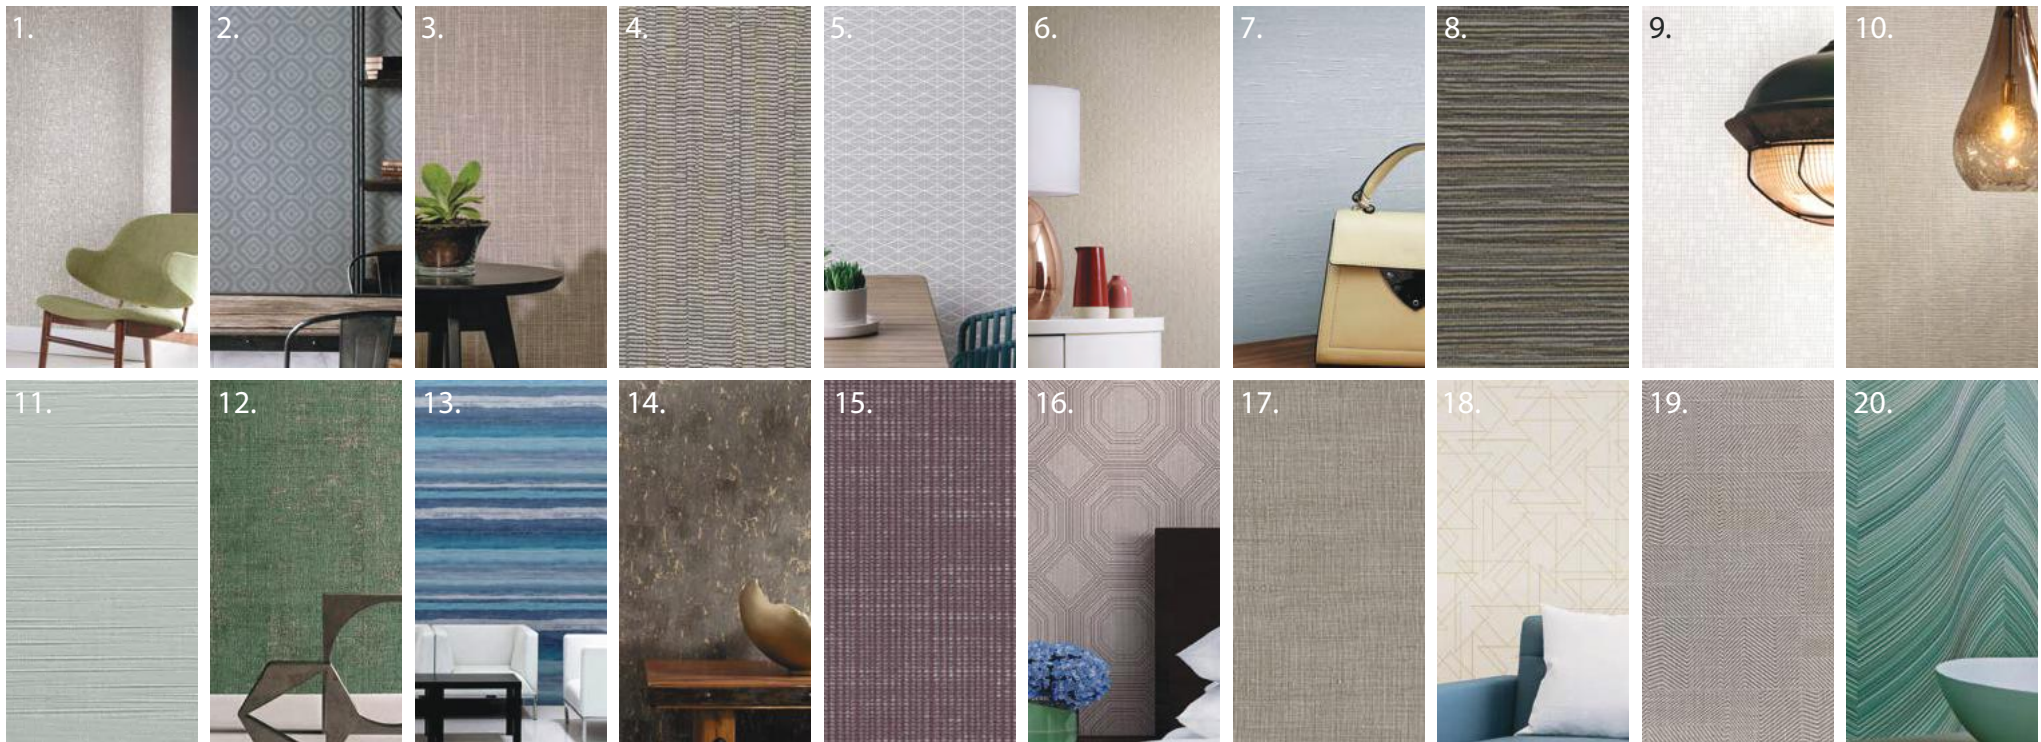

INITIAL LAUNCH

ITEM NUMBER: V30BINDERSETEXP

1. Angora	8 colors	6. Etched Pinstripe	8 colors	11. Lux Linen	8 colors	16. Side by Side	7 colors
2. Baste Stitch	5 colors	7. Etherial	11 colors	12. Nettle	9 colors	17. Silk Road	11 colors
3. Caledonia	11 colors	8. Grass Roots	11 colors	13. New Horizons	5 colors	18. Sphinx	7 colors
4. Castile	11 colors	9. Live Wire	9 colors	14. Parget	9 colors	19. Tread Softly	9 colors
5. Diamond Mine	9 colors	10. Lucky Bamboo	8 colors	15. Sequoia	11 colors	20. Zuma	6 colors

DOWNLOAD IMAGES