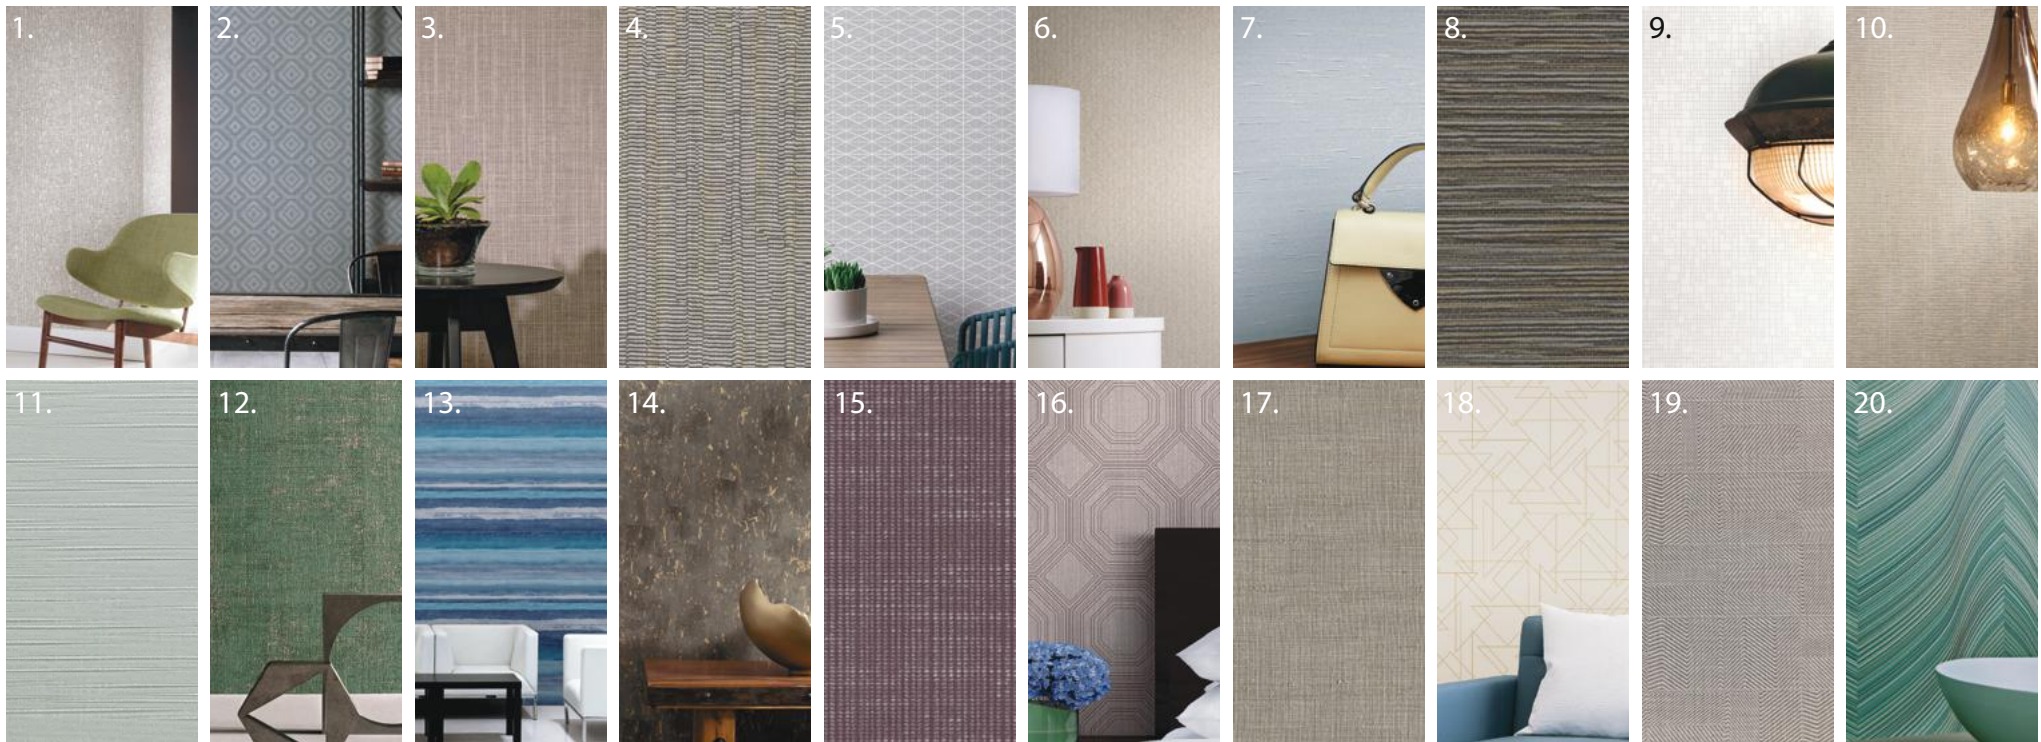

UPDATE 3

ITEM NUMBER: V30UPDATE3EXP

- | | | |
|----|----------|-----------|
| 1. | Aura | 11 colors |
| 2. | Crossing | 6 colors |
| 3. | Koi | 4 colors |
| 4. | Slated | 9 colors |

originally released April 2020

DOWNLOAD IMAGES

UPDATES 1 & 2

UPDATE 1

ITEM NUMBER: V30UPDATE1EXP

- 1. Basalt 11 colors
- 2. Himalayan 9 colors
- 3. New Leaf 9 colors
- 4. Preserved 9 colors
- 5. Shibori 5 colors

originally released October 2019

DOWNLOAD IMAGES

UPDATE 2

ITEM NUMBER: V30UPDATE2EXP

- 1. Aspire 11 colors
- 2. Radar 11 colors
- 3. Saga 11 colors
- 4. Reflections 9 colors

originally released January 2020

DOWNLOAD IMAGES

INITIAL LAUNCH

ITEM NUMBER: V30BINDERSETEXP

1. Angora	8 colors	6. Etched Pinstripe	8 colors	11. Lux Linen	8 colors	16. Side by Side	7 colors
2. Baste Stitch	5 colors	7. Etherial	11 colors	12. Nettle	9 colors	17. Silk Road	11 colors
3. Caledonia	11 colors	8. Grass Roots	11 colors	13. New Horizons	5 colors	18. Sphinx	7 colors
4. Castile	11 colors	9. Live Wire	9 colors	14. Parget	9 colors	19. Tread Softly	9 colors
5. Diamond Mine	9 colors	10. Lucky Bamboo	8 colors	15. Sequoia	11 colors	20. Zuma	6 colors