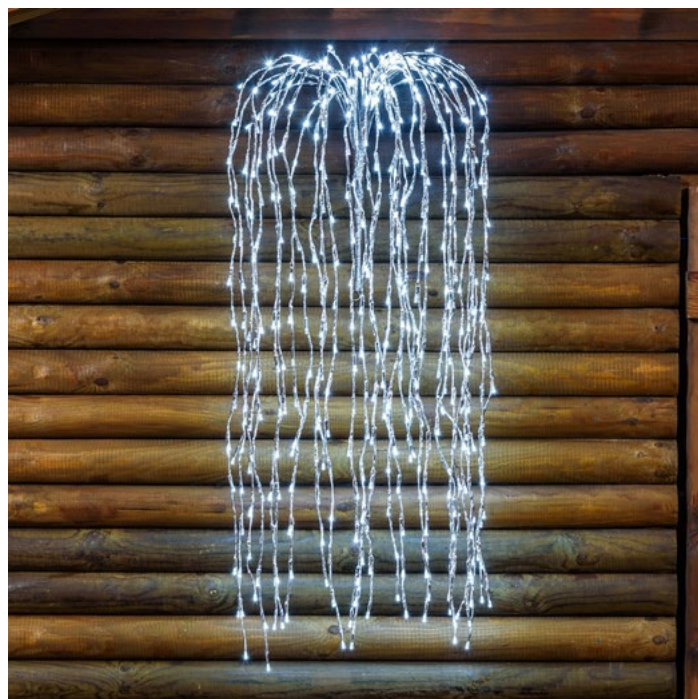

PENDENTI LED IP44 24V

Led / Uso esterno / IP44 / Controller digitale /
Cavo rivestito in argento