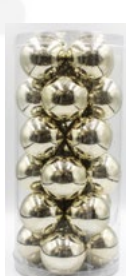

SFERE PLASTICA - BOX FINITURA LUCIDA

VERDE PETROLIO

BOX 24 - 4 CM cod. GT5604/GP - Art. 4.90
BOX 24 - 6 CM cod. GT5606/GP - Art. 7.90
BOX 16 - 8 CM cod. GT5608/GP - Art. 9.90
BOX 12 - 10 CM cod. GT5620/GP - Art. 15.90
BOX 9 - 12 CM cod. GT5622/GP - Art. 17.90

BIANCO

BOX 24 - 4 CM cod. GT5604/W - Art. 4.90
BOX 24 - 6 CM cod. GT5606/W - Art. 7.90
BOX 16 - 8 CM cod. GT5608/W - Art. 9.90

SILVER

BOX 24 - 4 CM cod. GT5604/S - Art. 4.90
BOX 24 - 6 CM cod. GT5606/S - Art. 7.90
BOX 12 - 10 CM cod. GT5620/S - Art. 15.90

ROSSO

BOX 24 - 4 CM cod. GT5604/R - Art. 4.90
BOX 24 - 6 CM cod. GT5606/R - Art. 7.90
BOX 16 - 8 CM cod. GT5608/R - Art. 9.90
BOX 9 - 12 CM cod. GT5622/R - Art. 17.90

ORO

BOX 24 - 4 CM cod. GT5604/G - Art. 4.90
BOX 24 - 6 CM cod. GT5606/G - Art. 7.90
BOX 12 - 10 CM cod. GT5620/G - Art. 15.90
BOX 9 - 12 CM cod. GT5622/G - Art. 17.90

CHAMPAGNE

BOX 24 - 4 CM cod. GT5604/C - Art. 4.90
BOX 24 - 6 CM cod. GT5606/C - Art. 7.90
BOX 16 - 8 CM cod. GT5608/C - Art. 9.90

ROSA

BOX 24 - 4 CM cod. GT5604/P - Art. 4.90
BOX 24 - 6 CM cod. GT5606/P - Art. 7.90
BOX 16 - 8 CM cod. GT-5608/P - Art. 9.90

BOX 8 SFERE

SILVER
7 CM

cod. GT192532-705S
Art. 3.90

ORO
7 CM

cod. GT192532-705G
Art. 3.90

ORO
8 CM

cod. GT192532-806G
Art. 3.90

ROSSO
10 CM

cod. GT192532-107R
Art. 4.60

BOX 3 SFERE ASS.

Box di 3 sfere assortite in finitura lucida, matt e glitterata

ROSSO
15 CM

cod. GT192532-158/R
Art. 19.90

ORO
15 CM

cod. GT192532-158/G
Art. 19.90

SILVER
15 CM

cod. GT192532-158/S
Art. 19.90

MAXI SFERE

ROSSO
20 CM
cod. GT2022/R
Art. 9.90

CHAMPAGNE
20 CM
cod. GT2022/C
Art. 9.90