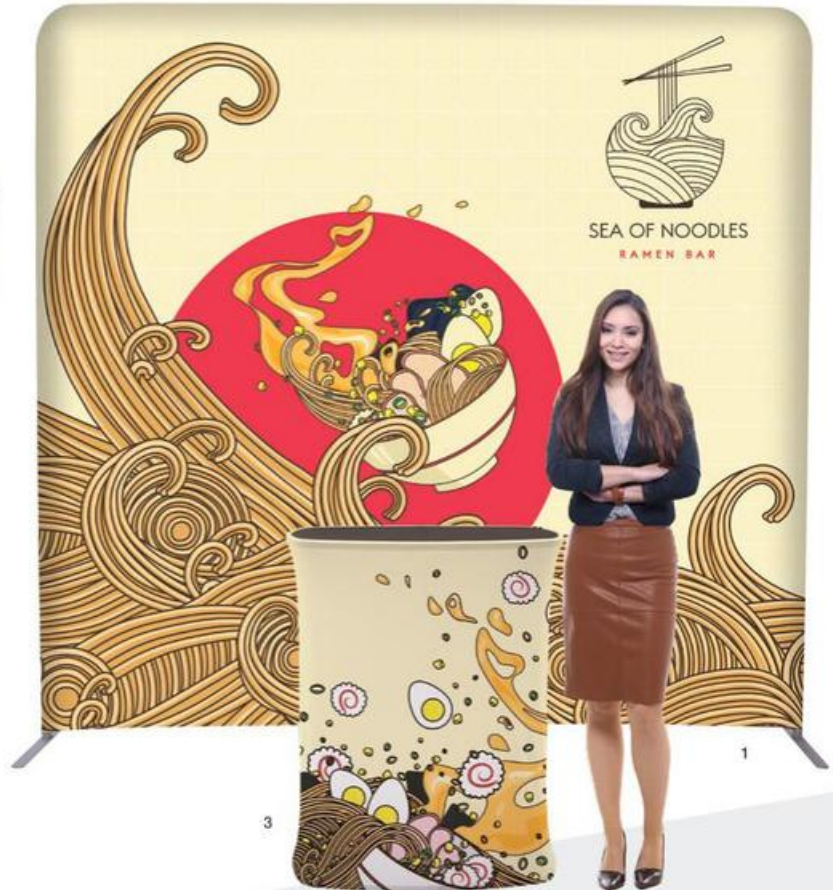

1. 8"W x 90"H EuroFit Straight Wall
  item #255180
2. EuroFit Pedestal Sign
  item #151140
3. Impress Rectangle Counter
  item #257047