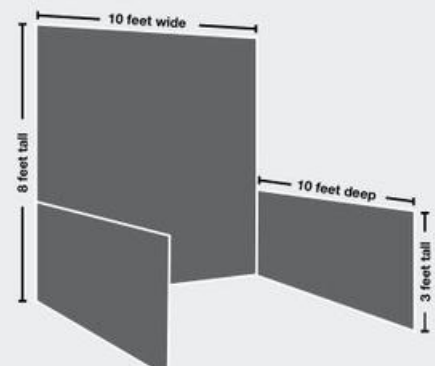

### CHOOSING YOUR BOOTH SPACE

#### AN IMPORTANT DECISION

When it comes to choosing your booth, inline exhibits are budget friendly and the most plentiful within the exhibit hall. Main aisles and the end of rows are excellent locations as attendees will stop and take a look down the aisle before continuing their journey.

A Standard 10' x 10' or Inline exhibit space shares a common back wall and/or side(s) with other exhibits with only one side exposed to the aisle. These exhibit spaces can be purchased individually or consecutively to make a 10' x 20', 10' x 30', 10' x 40', etc. Other booth sizes, such as islands and peninsulas, are also available.

Linear Booths

10' x 10' Grid

10' x 10' Elevation