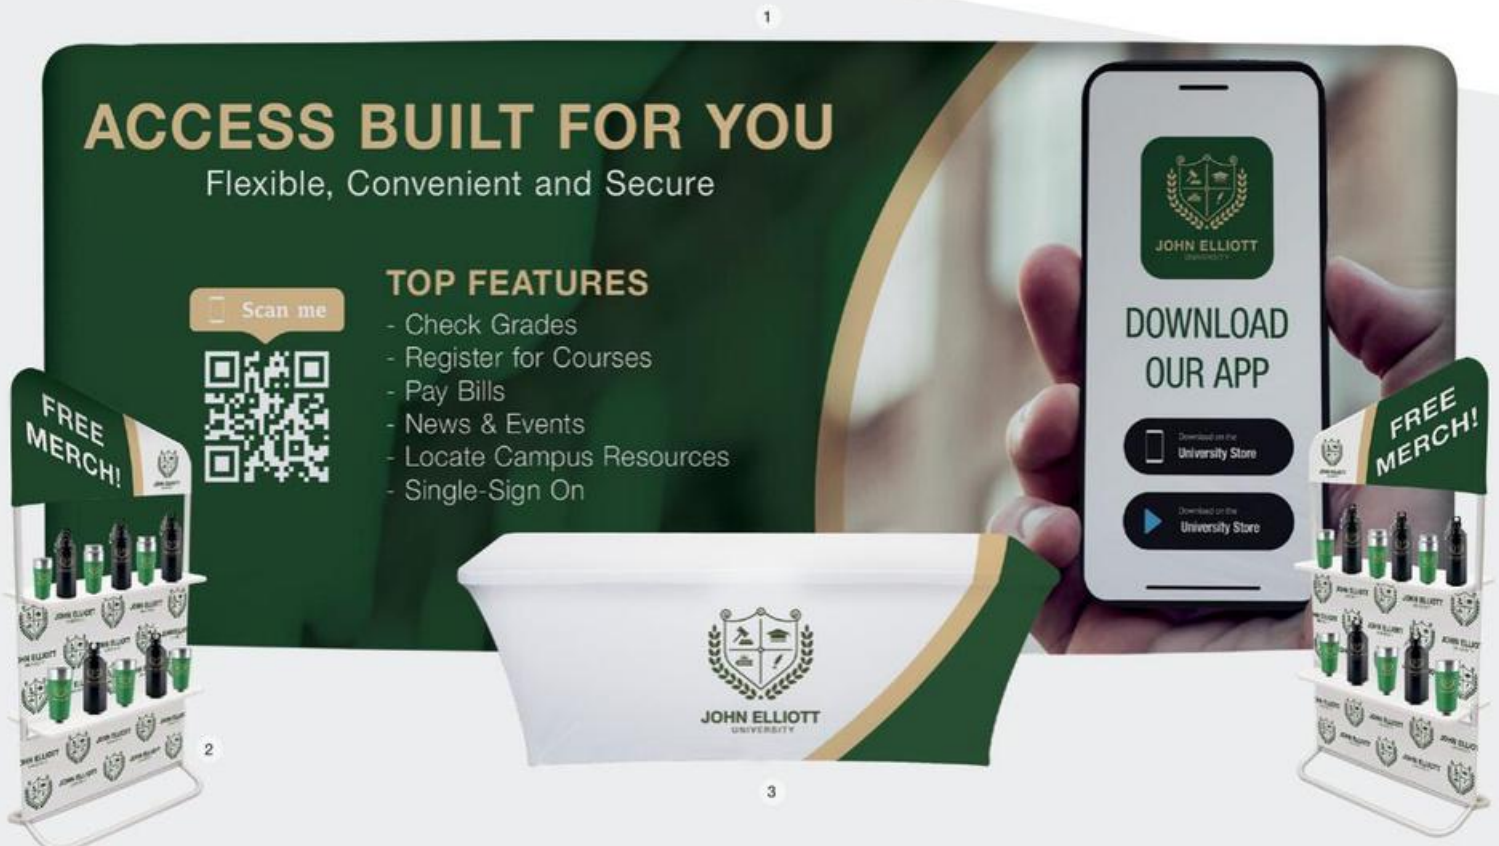

1. 20'W x 90'H EuroFit Straight Wall - item #256427
2. 4'W EuroFit Evolution Two-Shelf - item #258246
3. 6' UltraFit Classic Table Throw - item #114002