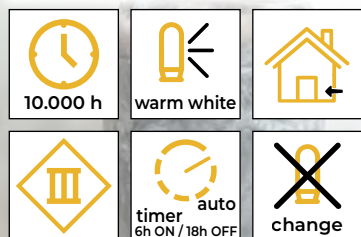

Decorazione della finestra, catena