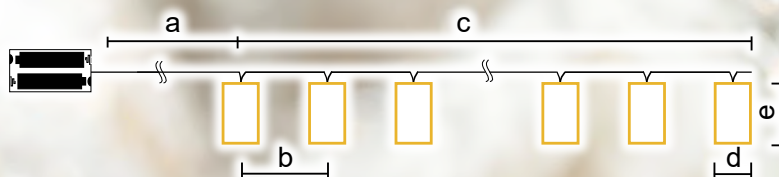

Decorazione della finestra, catena