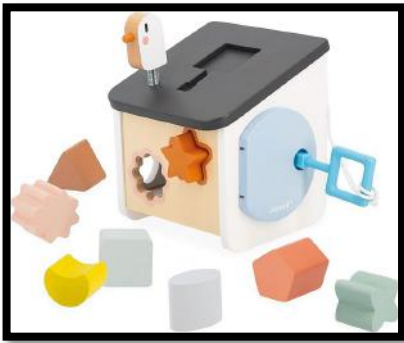

Juratoys Sweet Cocoon Bird House
Shape Sorter
[Link Here](#)