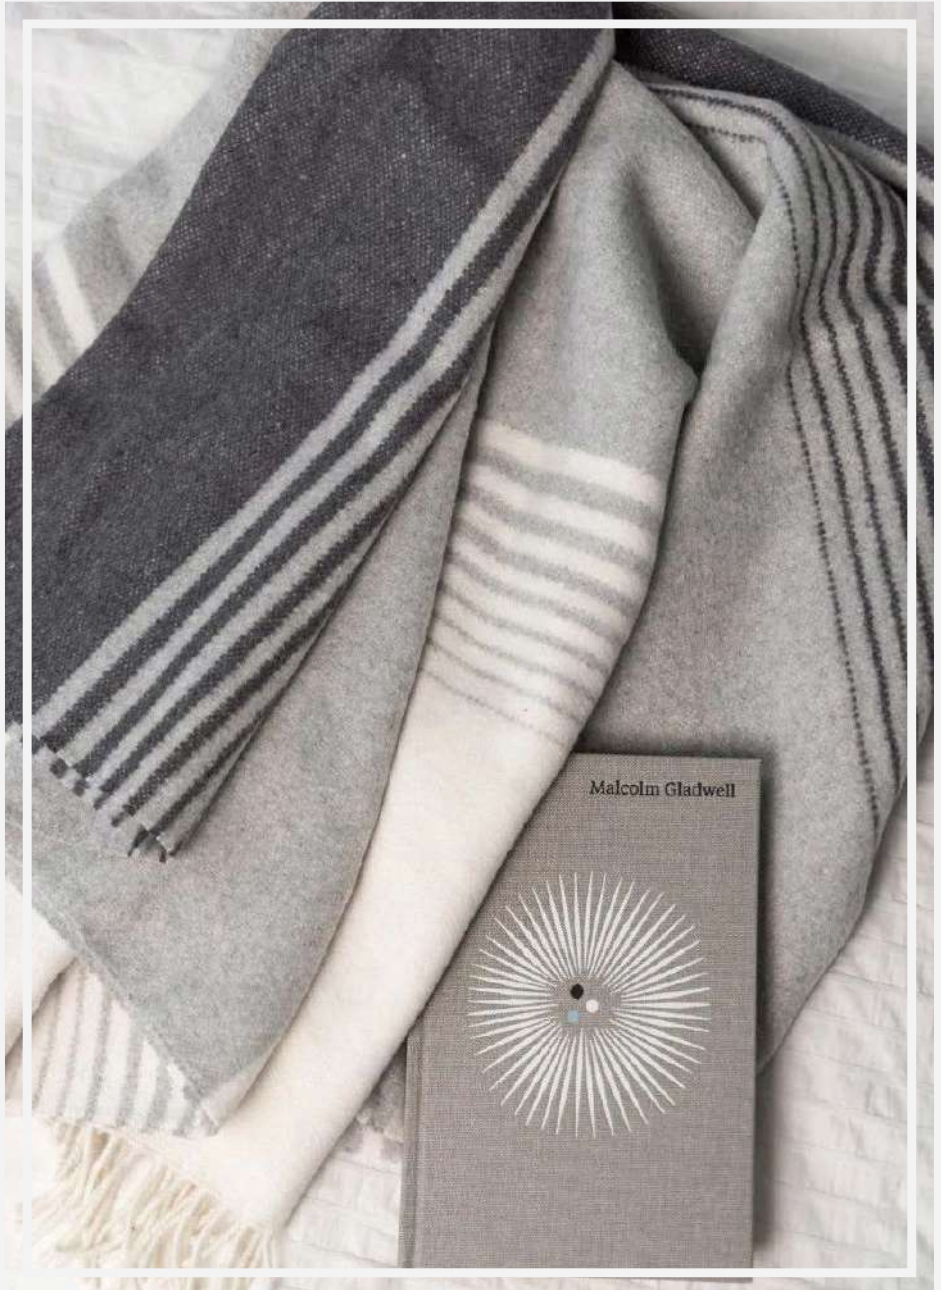

Capri Fringed Throw

54" x 71"

This lightweight high quality throw is classy with its fringed ends.

The grey and white stripes used in the throw will compliment any home, making it the perfect corporate gift to laser print or embroider your logo onto.

Perfect for keeping indoors or having on display on a patio.