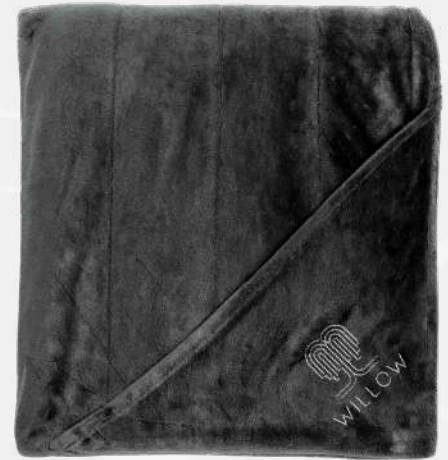

Both the bag or blanket can be branded!

Sherpa Blanket

50" x 60"

This high-quality blanket is made with fleece and Sherpa lining.

A convenient branded carry bag is included for easy transportation and storage.

Great for staying at home or on road trips.

Whistler Throw

50" x 60"

Experience the ideal combination of sophistication and comfort in your home.

Featuring a distinctive and luxurious waffle texture on one side and soft sherpa on the other, this throw blanket promises to enhance your relaxation experience.

Offered in a versatile stone colour, this all-in-one blanket seamlessly complements any décor style while maintaining its functionality.

Original Lambswool Blanket

30" x 45", 50" x 60" & 60" x 70"

These blankets have a wide range of colours and sizes that makes them perfect for any branded gift.

These blankets are designed with micro fur on one side, while the reverse has the coziness of faux lambswool.

Perry Blanket

51" x 71"

Crafted from ultra-soft polyester fur, these blankets offer both comfort and style.