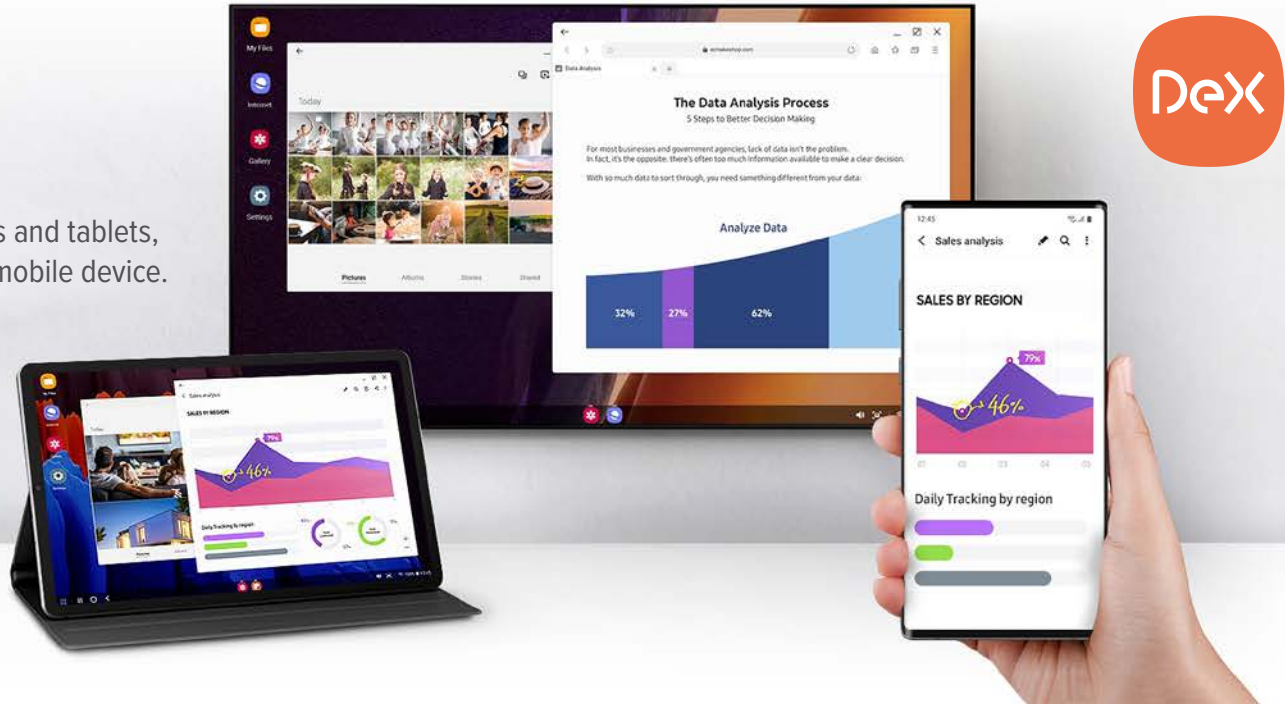

The mobile revolution is here!

Your smartphone and tablet are more capable than you know.

Samsung DeX is a platform built into the latest Samsung phones and tablets, allowing you to power a desktop-like experience through your mobile device. It's pushing the boundaries of your smartphone and tablet.

- Maximise flexibility
- Access to business apps, anywhere
- Increased productivity

From the bank to the restaurant, the emergency services and in the transport ecosystem...