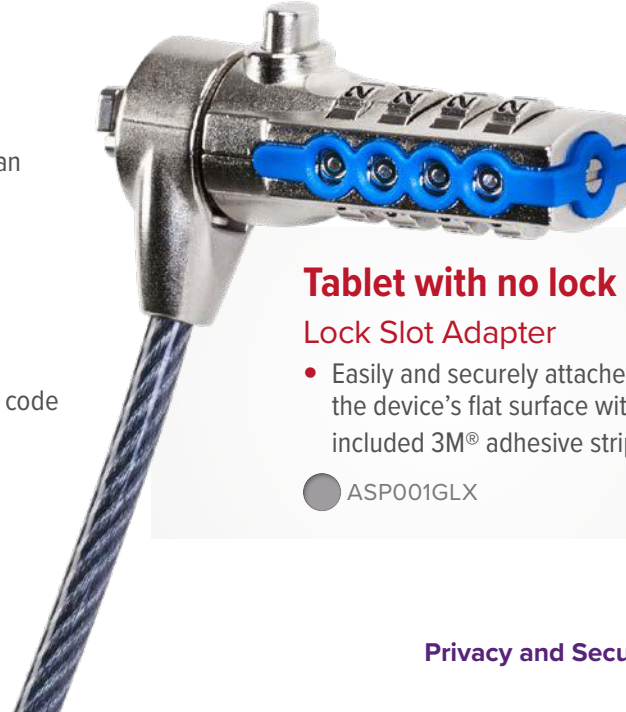

Tablet with no lock slot?

Lock Slot Adapter

- Easily and securely attaches to the device's flat surface with the included 3M® adhesive strip

● ASP001GLX