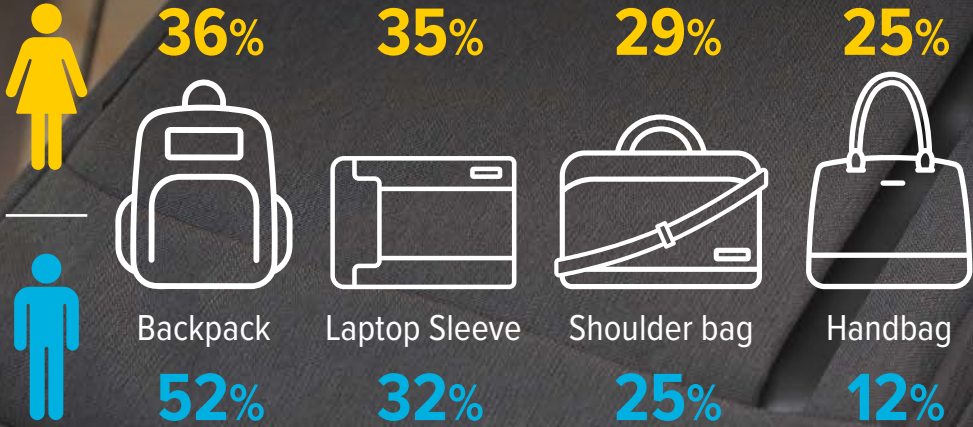

Laptop Bags

Carry and protect your tech comfortably, wherever the day takes you...

People enjoy a variety of ways to carry their tech devices: