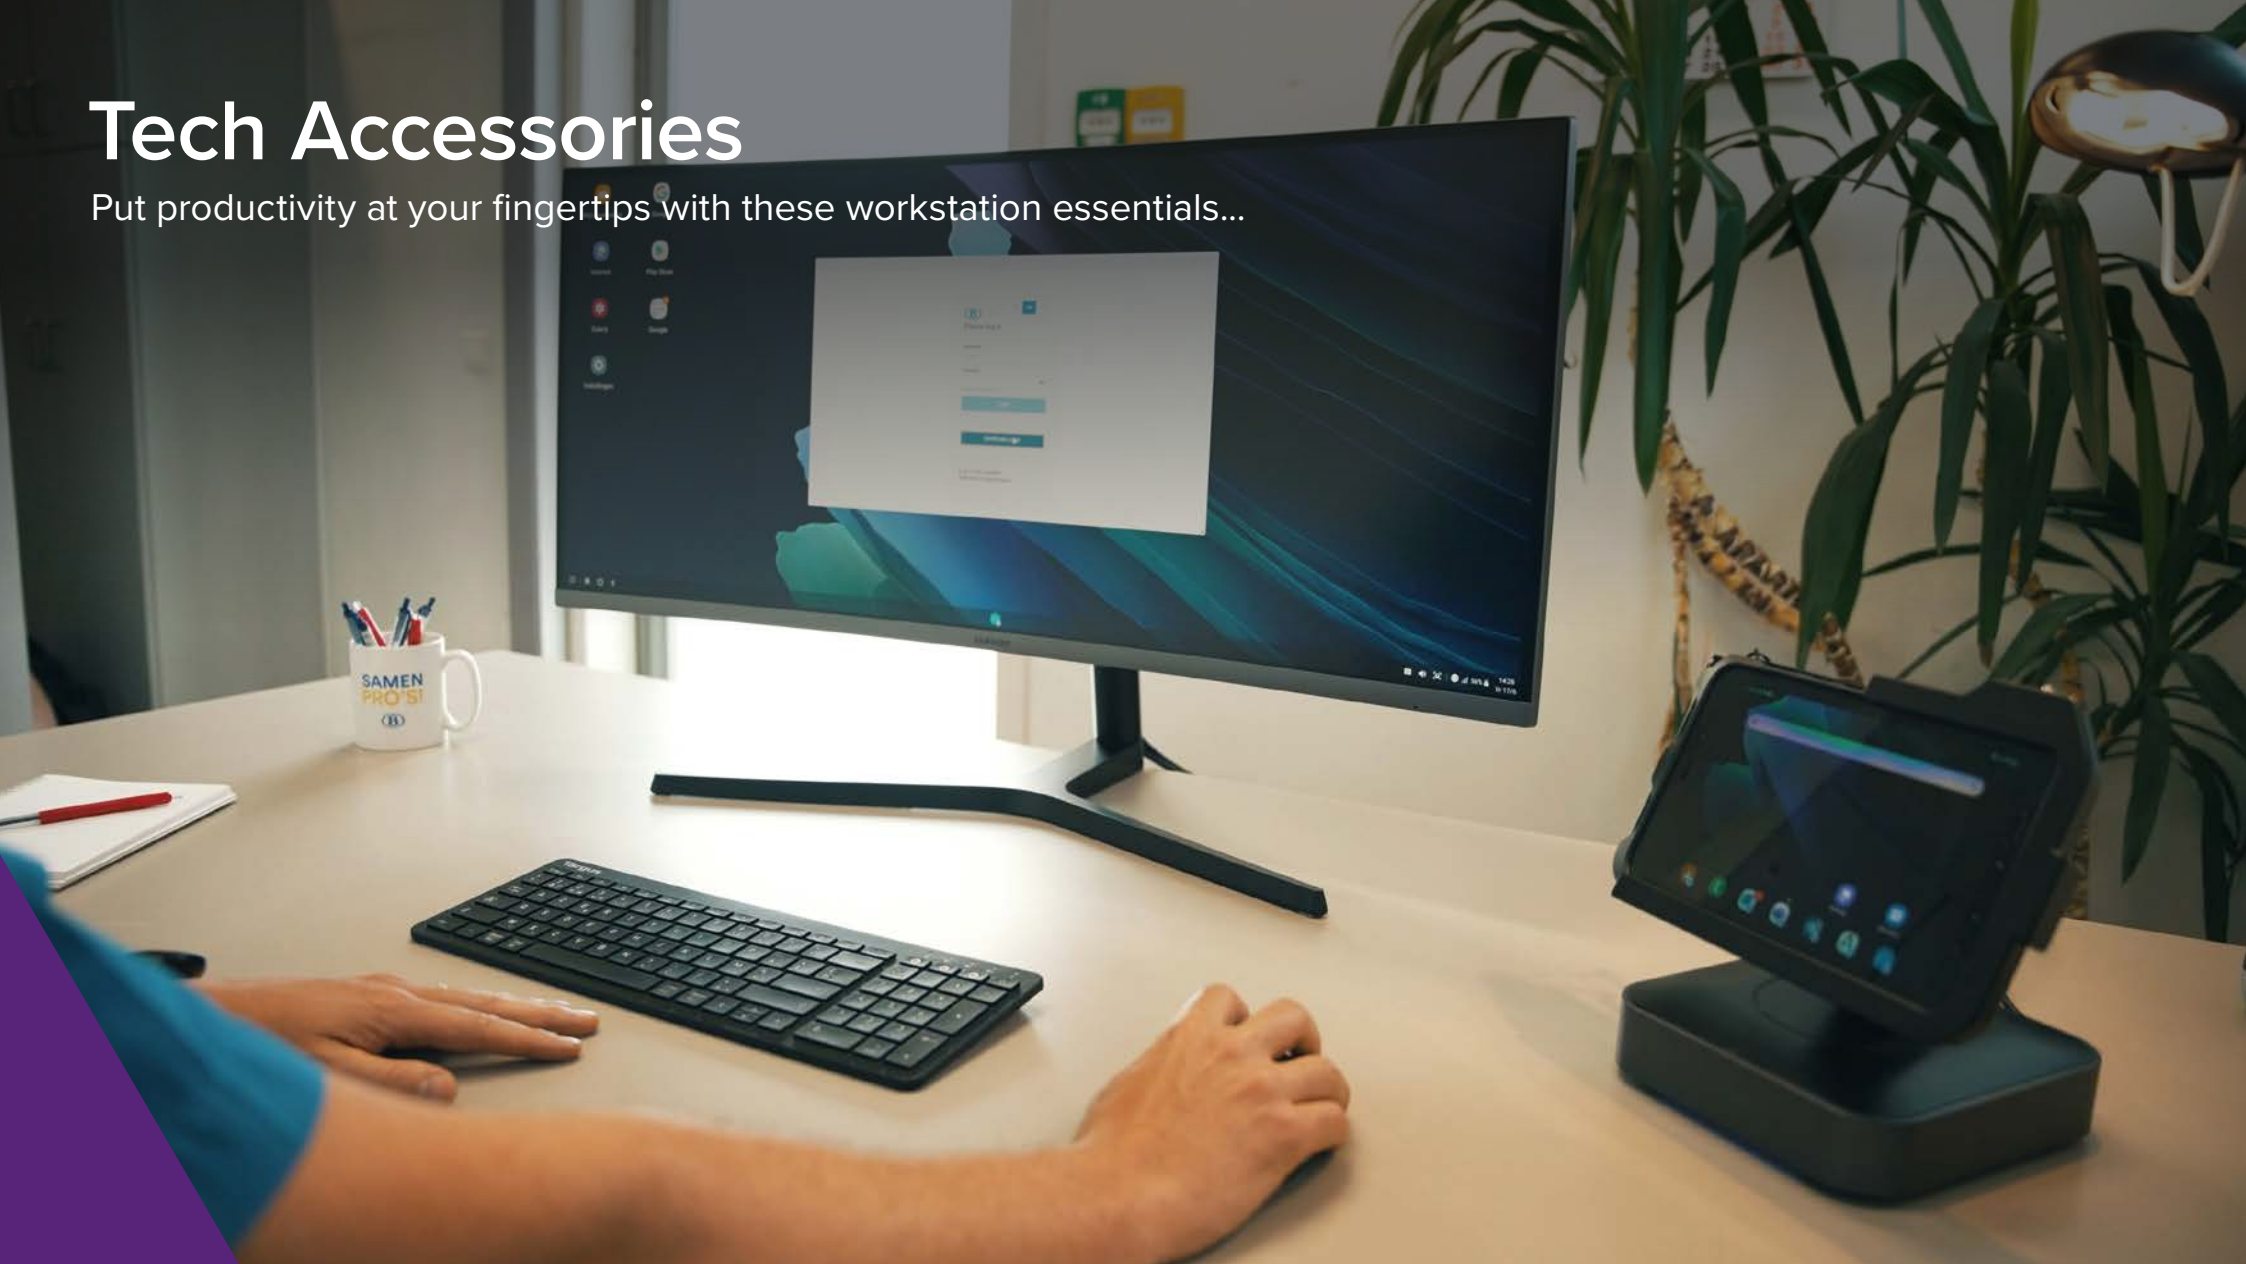

Tech Accessories

Put productivity at your fingertips with these workstation essentials...