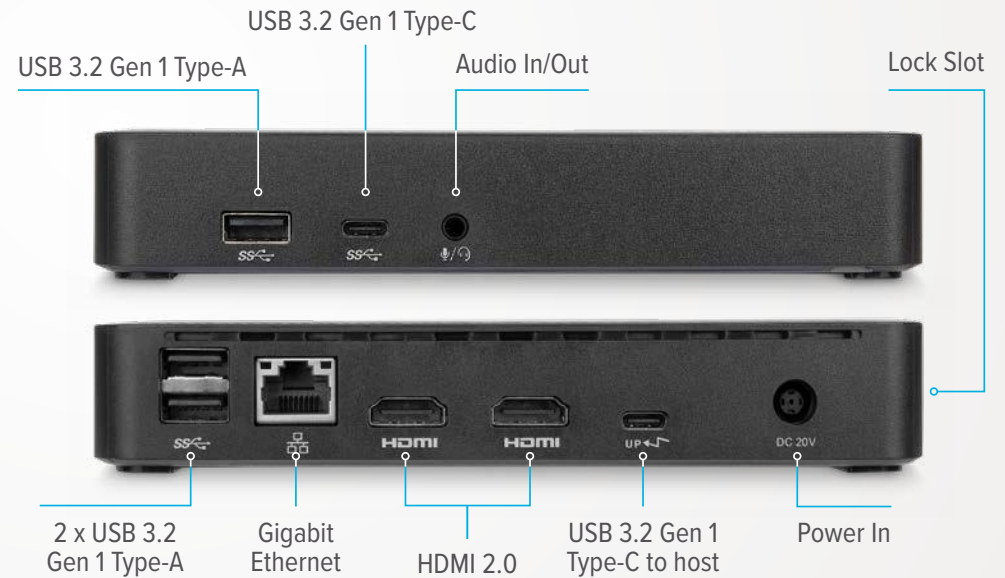

Universal USB-C DV4K Docking Station with 65W Power Delivery

65W

USB Type-C

USB Type-A

Thunderbolt™ 3

4K
ULTRA HD

USB-C Power delivery