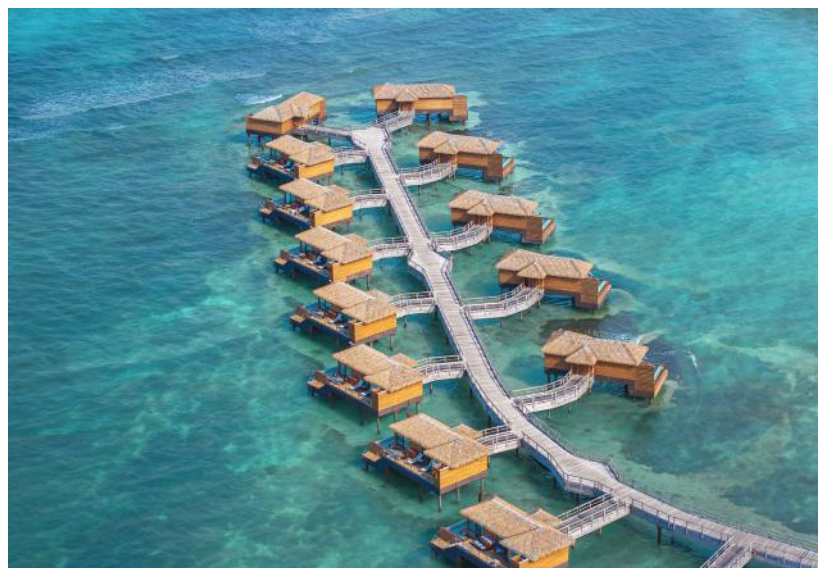

OVER WATER VILLA with INFINITY POOL

(12 units) - 582 Sq ft Room + 280 Sq ft Terrace + Infinity Pool 151 Sq ft

- Platinum Club Benefits + Additional :
  - o Unlimited Complimentary Access to the Hydrotherapy in the SPA
  - o 24 Hours Butler Service
  - o 24 Hours Room Service (complimentary)
  - o 20% Discount on SPA Treatments and Products
  - o 15% Discount on Food and Beverage
- Complimentary VIP Club Mobay at the Airport (Access to VIP Departure Lounge)
- Private Premium MJB Airport Round Trip Transfer
- Private Check In & Check Out in the Villa
- Premium Liquor Bottles in Villa
- Premium Welcome Gift and Daily Amenity
- Complimentary Romantic Culinary Beach Experience
- 1 Hour Complimentary Massage in the SPA (1 per person per week)
- King Size Bed
- Glass Bottom Floor in the Room
- Terrace with 2 Sunbeds
- Infinity Pool in the Terrace
- Direct access to the Sea
- Bathroom with Rain Shower
- Luxury Premium Bathroom Amenities
- Premium Bathrobes and Slippers
- Balinese Shower in the Terrace
- Exclusive Villa Room Service menu 24 hours
- Hair Dryer
- Pillow Menu
- Vanity Mirror
- Digital Scale in Bathroom
- 55" High Definition TV with IPTV Cable
- Digital A/C Thermostat
- Iron with Iron Board (Steamer upon request)
- Umbrella in the room
- Digital Safebox
- Maximum Occupancy: 1 King Bed 2 PAX

PRINCESS OVER WATER VILLA with INFINITY POOL

(2 Units) - 668 Sq ft Room + 410 Sq ft Terrace + Infinity Pool 151 Sq ft

- Same as Over Water Villa with Infinity Pool with additional :
  - o Bigger Villa (668 Sq ft) and Terrace (410 Sq ft)
  - o Nestled at the end of the resort, offering an enchanting panorama of the majestic ocean
- Maximum Occupancy: 1 King Bed 2 PAX