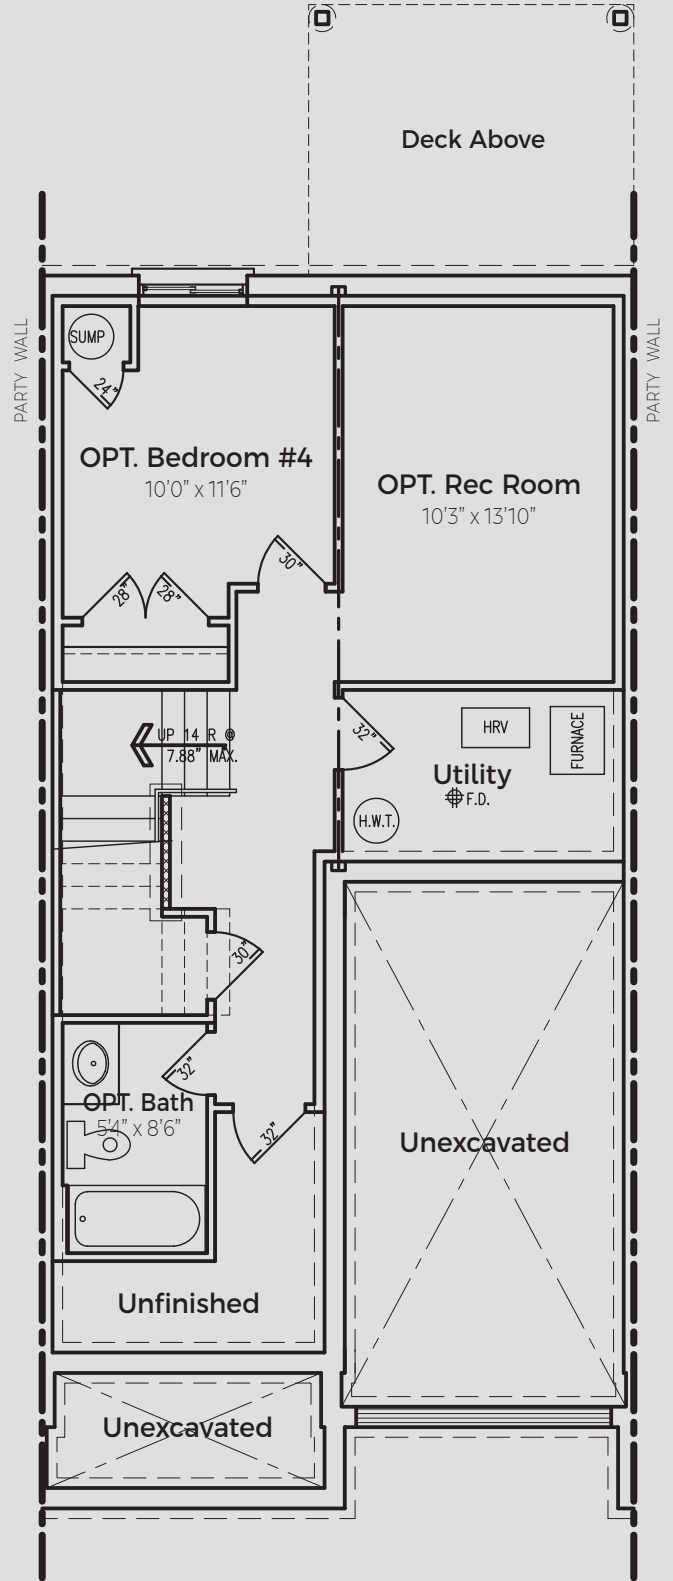

Basement Floor Plan
(Optional Finished)