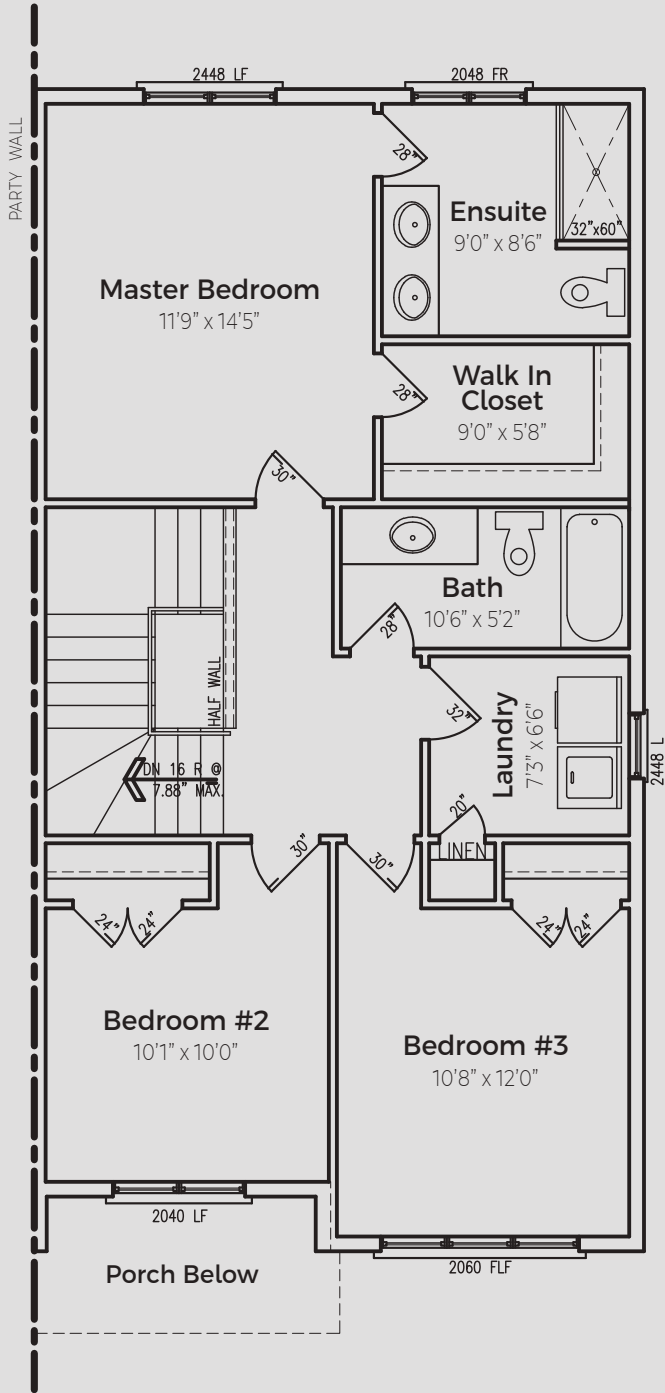

SITE PLAN

Unit Legend

- Interior Units
- End Units
- Available with Secondary Suites in the walkout basements

Site plan is artist's concept and dimensions are approximate. Landscape is concepts only and may vary from finished landscape. See sales reps for further details.

OLD WONDERLAND ROAD

End Unit 1597 sq ft

3 Bedroom (Optional 4 Bedroom)

Main Floor 691 sq ft

Upper Floor 906 sq ft (plus 11 sq ft open)

Basement 431 sq ft (optional finished)

Main Floor Plan

Plans subject to change without notice. Actual usable floor space may vary from stated floor area. Illustrations are artists concept only. See sales representatives for more information. E. & O. E.

Upper Floor Plan
(Plus 11 sq ft Open)

Basement Floor Plan
(Optional Finished)

Interior Unit 1605 sq ft

3 Bedroom (Optional 4 Bedroom)

Main Floor 700 sq ft

Upper Floor 905 sq ft (plus 11 sq ft open)

Basement 433 sq ft (optional finished)

Main Floor Plan

Plans subject to change without notice. Actual usable floor space may vary from stated floor area. Illustrations are artist's concept only. See sales representatives for more information. E. & O. E.