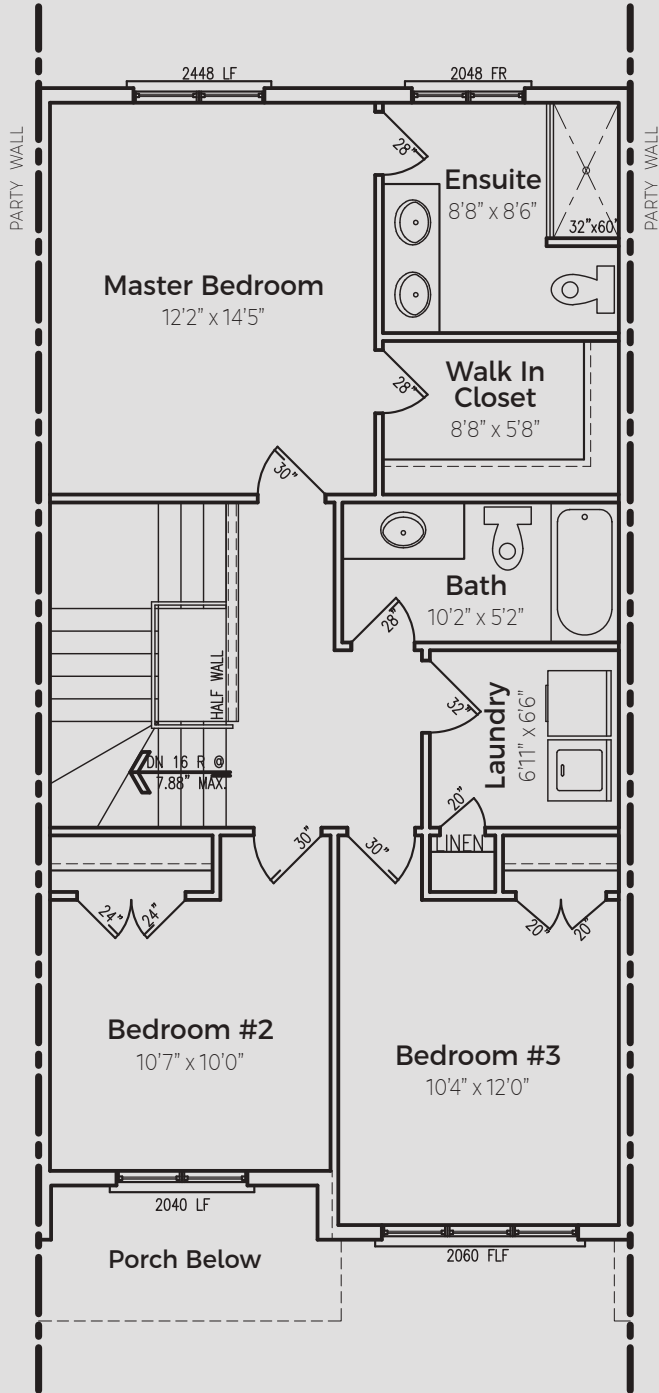

SITE PLAN

Unit Legend

- Interior Units
- End Units
- Available with Secondary Suites in the walkout basements

Site plan is artist's concept and dimensions are approximate. Landscape is concepts only and may vary from finished landscape. See sales reps for further details.

OLD WONDERLAND ROAD

End Unit 1597 sq ft

3 Bedroom (Optional 4 Bedroom)

Main Floor 691 sq ft

Upper Floor 906 sq ft (plus 11 sq ft open)

Basement 431 sq ft (optional finished)

Main Floor Plan

Plans subject to change without notice. Actual usable floor space may vary from stated floor area. Illustrations are artists concept only. See sales representatives for more information. E. & O. E.

Upper Floor Plan
(Plus 11 sq ft Open)

Basement Floor Plan
(Optional Finished)

Interior Unit 1605 sq ft

3 Bedroom (Optional 4 Bedroom)

Main Floor 700 sq ft

Upper Floor 905 sq ft (plus 11 sq ft open)

Basement 433 sq ft (optional finished)

Main Floor Plan

Plans subject to change without notice. Actual usable floor space may vary from stated floor area. Illustrations are artist's concept only. See sales representatives for more information. E. & O. E.