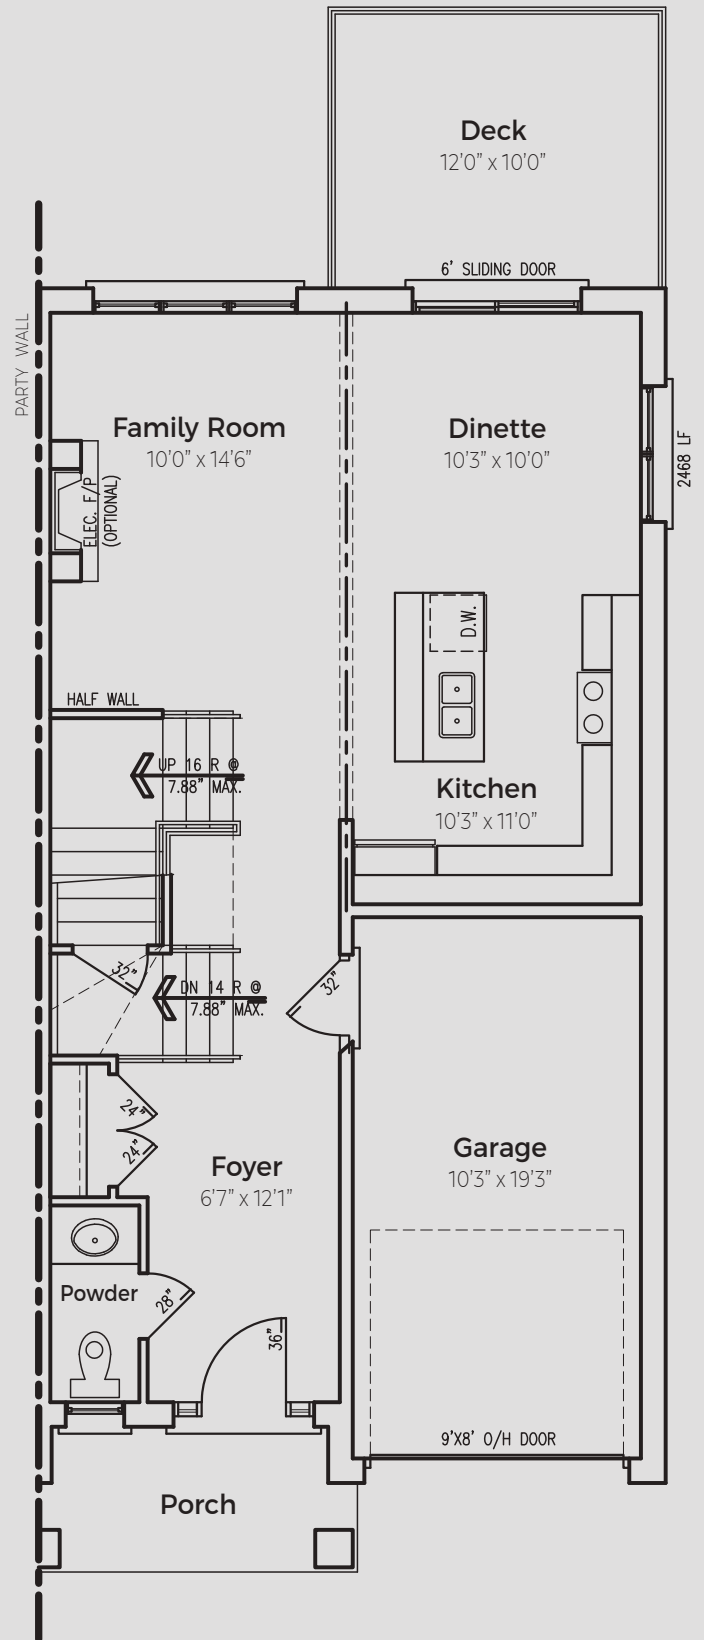

SITE PLAN

Unit Legend

- Interior Units
- End Units
- Available with Secondary Suites in the walkout basements

Site plan is artist's concept and dimensions are approximate. Landscape is concepts only and may vary from finished landscape. See sales reps for further details.

OLD WONDERLAND ROAD

End Unit 1597 sq ft

3 Bedroom (Optional 4 Bedroom)

Main Floor 691 sq ft

Upper Floor 906 sq ft (plus 11 sq ft open)

Basement 431 sq ft (optional finished)

Main Floor Plan

Plans subject to change without notice. Actual usable floor space may vary from stated floor area. Illustrations are artists concept only. See sales representatives for more information. E. & O. E.

Upper Floor Plan
(Plus 11 sq ft Open)

Basement Floor Plan
(Optional Finished)

Interior Unit 1605 sq ft

3 Bedroom (Optional 4 Bedroom)

Main Floor 700 sq ft

Upper Floor 905 sq ft (plus 11 sq ft open)

Basement 433 sq ft (optional finished)

Main Floor Plan

Plans subject to change without notice. Actual usable floor space may vary from stated floor area. Illustrations are artist's concept only. See sales representatives for more information. E. & O. E.