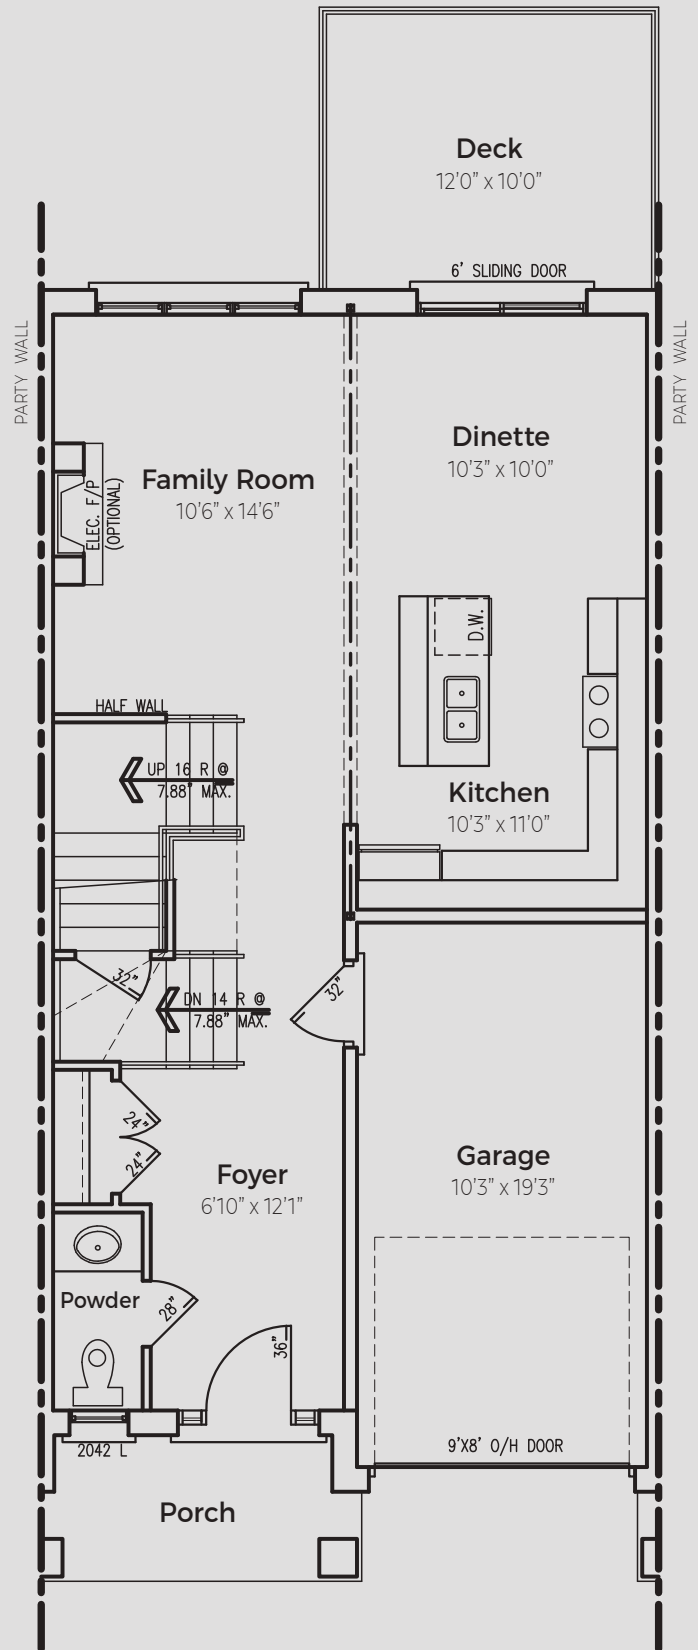

OLD WONDERLAND ROAD

End Unit 1597 sq ft

3 Bedroom (Optional 4 Bedroom)

Main Floor 691 sq ft

Upper Floor 906 sq ft (plus 11 sq ft open)

Basement 431 sq ft (optional finished)

Main Floor Plan

Plans subject to change without notice. Actual usable floor space may vary from stated floor area. Illustrations are artists concept only. See sales representatives for more information. E. & O. E.

Upper Floor Plan
(Plus 11 sq ft Open)

Basement Floor Plan
(Optional Finished)

Interior Unit 1605 sq ft

3 Bedroom (Optional 4 Bedroom)

Main Floor 700 sq ft

Upper Floor 905 sq ft (plus 11 sq ft open)

Basement 433 sq ft (optional finished)

Main Floor Plan

Plans subject to change without notice. Actual usable floor space may vary from stated floor area. Illustrations are artist's concept only. See sales representatives for more information. E. & O. E.