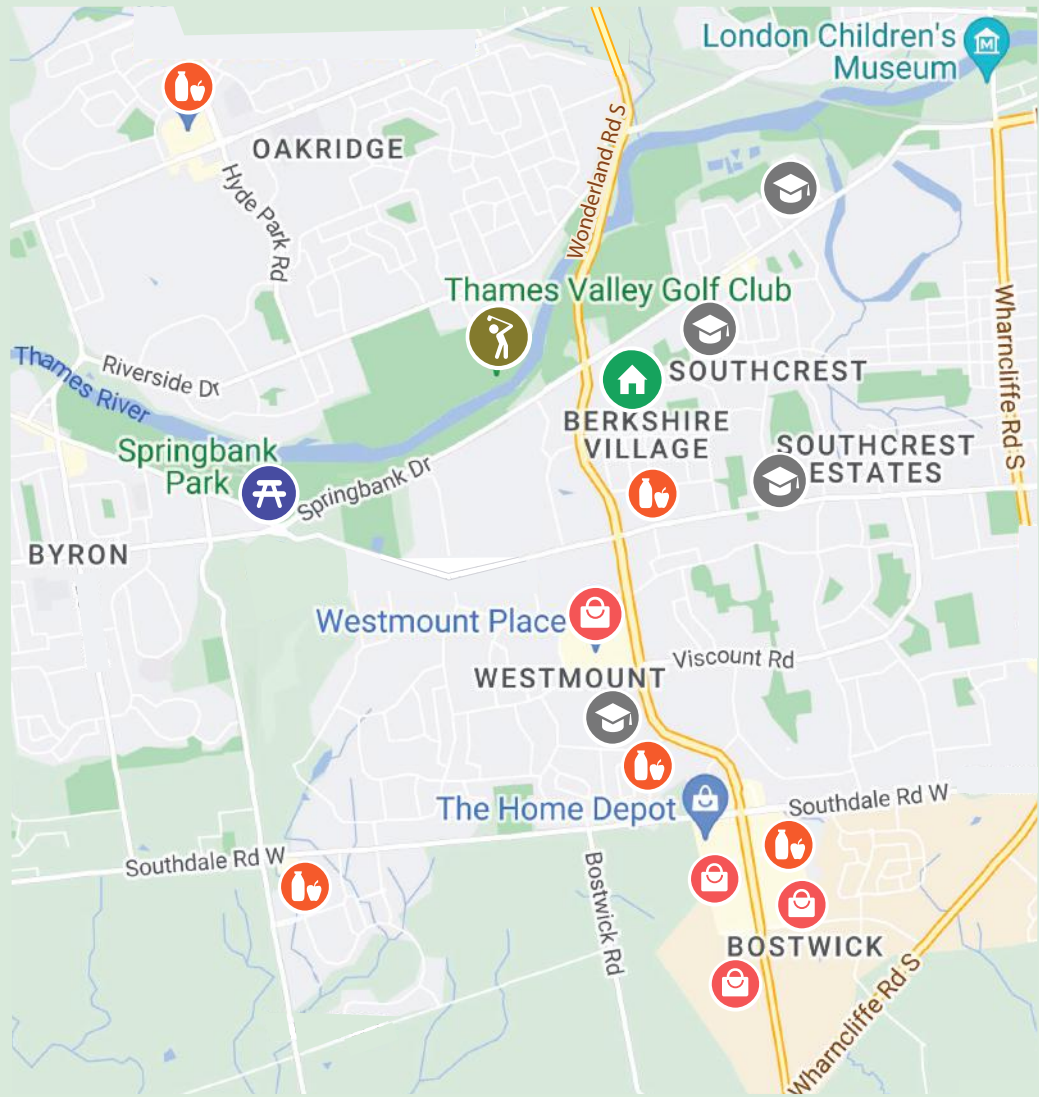

OLD
WONDERLAND
▪ TOWNHOMES ▪

Rendering is artist's concept and is subject to change without notice. Landscaped areas are concepts only and may vary from finished. See sales representative for more information.

Two Storey Condos South-West London

EXPLORE

OLD WONDERLAND
TOWNHOMES

Thames Valley Golf Club

Storybook Gardens

Shopping

Grocery Stores

Woodland Heights Public School
Westminster Secondary School
Kensal Park French Immersion Public School
Saunders Secondary School