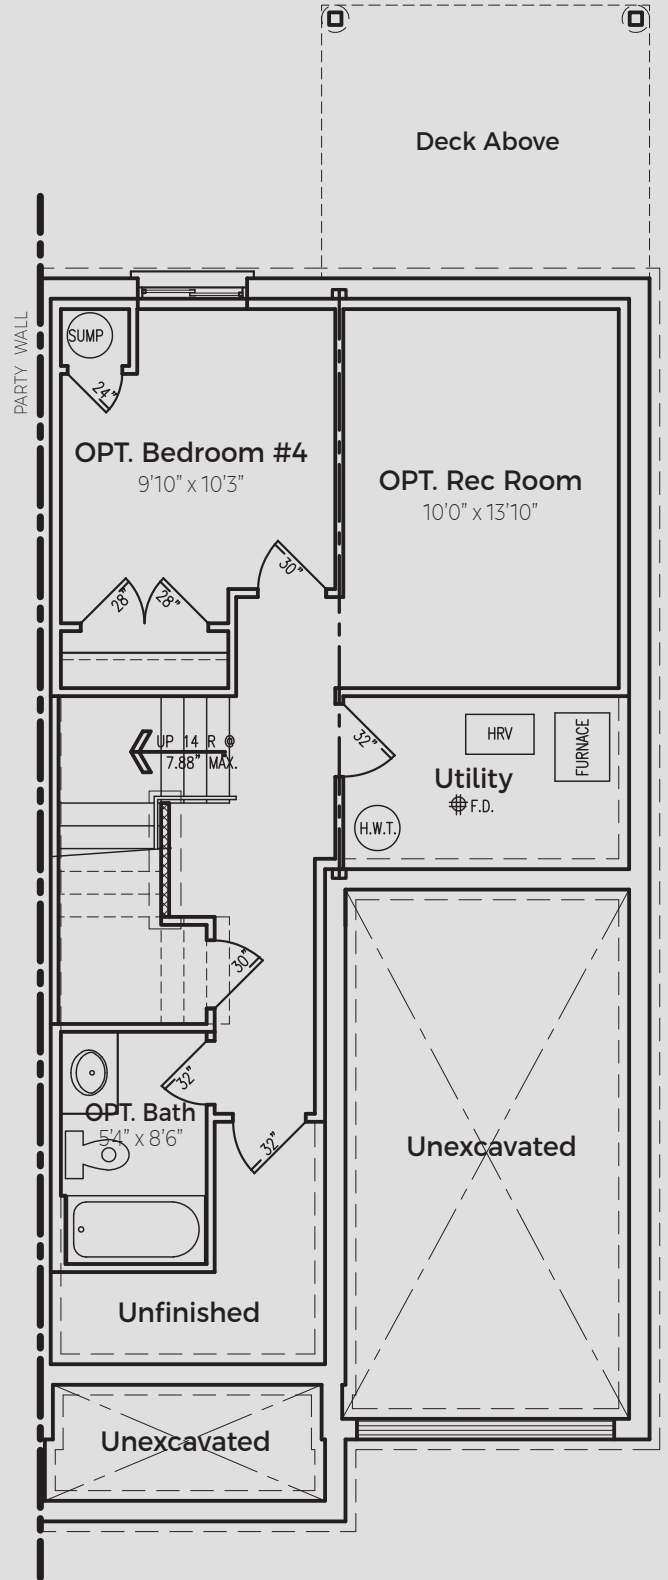

SITE PLAN

Unit Legend

- Interior Units
- End Units
- Available with Secondary Suites in the walkout basements

Site plan is artist's concept and dimensions are approximate. Landscape is concepts only and may vary from finished landscape. See sales reps for further details.

OLD WONDERLAND ROAD

End Unit 1597 sq ft

3 Bedroom (Optional 4 Bedroom)

Main Floor 691 sq ft

Upper Floor 906 sq ft (plus 11 sq ft open)

Basement 431 sq ft (optional finished)

Main Floor Plan

Plans subject to change without notice. Actual usable floor space may vary from stated floor area. Illustrations are artists concept only. See sales representatives for more information. E. & O. E.

Upper Floor Plan
(Plus 11 sq ft Open)

Basement Floor Plan
(Optional Finished)

Interior Unit 1605 sq ft

3 Bedroom (Optional 4 Bedroom)

Main Floor 700 sq ft

Upper Floor 905 sq ft (plus 11 sq ft open)

Basement 433 sq ft (optional finished)

Main Floor Plan

Plans subject to change without notice. Actual usable floor space may vary from stated floor area. Illustrations are artist's concept only. See sales representatives for more information. E. & O. E.