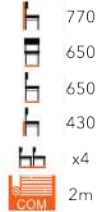

CAM LOUNGE CHAIR
FG-MT