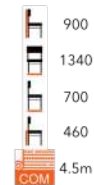

LOUNGE SEATING

SARAI SIDE CHAIR
LG-MT

RYLIE BAR STOOL
LG-MT

CORA SIDE CHAIR
LG-MT

RUBY SIDE CHAIR
LG-MT

ARIA TUB CHAIR
LG-MT

AVA TUB CHAIR
LG-MT

SELECT FROM OUR CHAIR FINISHES AND WIDE RANGE OF FABRIC

LOUNGE SEATING

CARMEN SIDE CHAIR
LG-MT

PRESCOT ARMCHAIR
LG-MT

PRESCOT SOFA
LG-MT

MORLEY ARMCHAIR
LG-MT

MORLEY 2 SEATER SOFA
LG-MT

CORBY ARMCHAIR
LG-MT

CORBY 2 SEATER SOFA
LG-MT