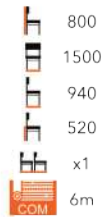

785
755
660
495
x4
2.2m
COM

ROSTA ARMCHAIR
FG-MT

750
600
580
490
x8
2m
COM

RUISINI ARMCHAIR
FG-MT

735
715
620
430
x2
2.3m
COM

STEFFANO ARMCHAIR
FG-MT

1030
660
770
490
x2
4.5m
COM

TOLLO ARMCHAIR
FG-MT

800
800
640
430
x2
3.5m
COM

SELECT FROM OUR CHAIR FINISHES AND WIDE RANGE OF FABRIC

VERONA ARMCHAIR
FG-MT

VERONA SOFA
FG-MT

VIENNA SOFA
FG-MT

CHAIR FINISHES AND EXTRAS

Standard Wood Finishes

LIGHT BEECH