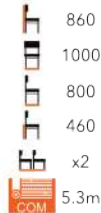

BURGAS LOUNGE CHAIR
FG-MT

SELECT FROM OUR CHAIR FINISHES AND WIDE RANGE OF FABRIC

CAM LOUNGE CHAIR
FG-MT

CARINA ARMCHAIR
FG-MT

COCO LOUNGE CHAIR
FG-MT

DOT ARMCHAIR
LG-MT

CONRAD ARMCHAIR
FG-MT

CONRAD SOFA
FG-MT