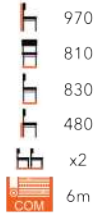

MASSA ARMCHAIR
FG-MT