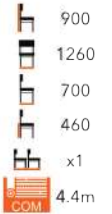

WINCHESTER 2 SEATER
SOFA
LG-MT

ASEN ARMCHAIR
FG-MT

BETTY ARMCHAIR
FG-MT

BARI ARMCHAIR
FG-MT

BARI SOFA
FG-MT

BOSARO SOFA
FG-MT

BOSARO ARMCHAIR
FG-MT

BURGAS ARMCHAIR
FG-MT