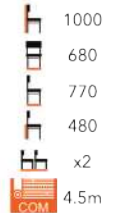

BURGAS LOUNGE CHAIR
FG-MT

SELECT FROM OUR CHAIR FINISHES AND WIDE RANGE OF FABRIC

CAM LOUNGE CHAIR
FG-MT

CARINA ARMCHAIR
FG-MT

COCO LOUNGE CHAIR
FG-MT

DOT ARMCHAIR
LG-MT

CONRAD ARMCHAIR
FG-MT

CONRAD SOFA
FG-MT