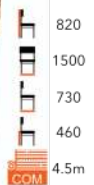

LOUNGE SEATING

CARMEN SIDE CHAIR
LG-MT

PRESCOT ARMCHAIR
LG-MT

PRESCOT SOFA
LG-MT

MORLEY ARMCHAIR
LG-MT

MORLEY 2 SEATER SOFA
LG-MT

CORBY ARMCHAIR
LG-MT

CORBY 2 SEATER SOFA
LG-MT