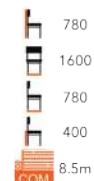

CORBY 3 SEATER SOFA
LG-MT