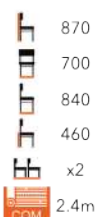

BURGAS LOUNGE CHAIR
FG-MT

SELECT FROM OUR CHAIR FINISHES AND WIDE RANGE OF FABRIC