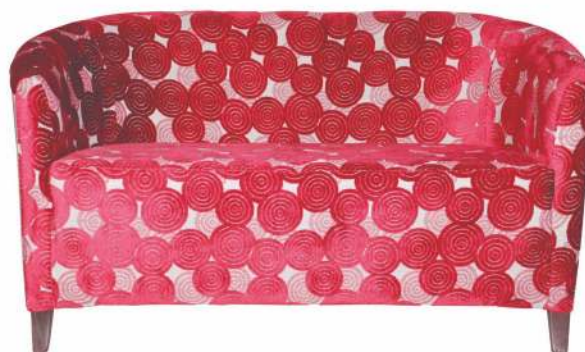

FLITWICK 2 SEATER SOFA
LG-MT

SELECT FROM OUR CHAIR FINISHES AND WIDE RANGE OF FABRIC