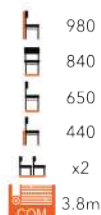

BURGAS LOUNGE CHAIR
FG-MT

SELECT FROM OUR CHAIR FINISHES AND WIDE RANGE OF FABRIC

CAM LOUNGE CHAIR
FG-MT

CARINA ARMCHAIR
FG-MT

COCO LOUNGE CHAIR
FG-MT

DOT ARMCHAIR
LG-MT

CONRAD ARMCHAIR
FG-MT

CONRAD SOFA
FG-MT