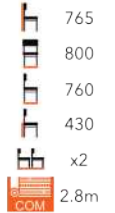

ISSY LOUNGE CHAIR
FG-MT

SELECT FROM OUR CHAIR FINISHES AND WIDE RANGE OF FABRIC