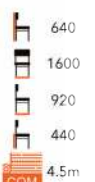

FLITWICK 2 SEATER SOFA
LG-MT

SELECT FROM OUR CHAIR FINISHES AND WIDE RANGE OF FABRIC