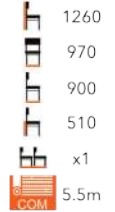

WINCHESTER 2 SEATER
SOFA
LG-MT

ASEN ARMCHAIR
FG-MT

BETTY ARMCHAIR
FG-MT

BARI ARMCHAIR
FG-MT

BARI SOFA
FG-MT

BOSARO SOFA
FG-MT

BOSARO ARMCHAIR
FG-MT

BURGAS ARMCHAIR
FG-MT

BURGAS LOUNGE CHAIR
FG-MT

SELECT FROM OUR CHAIR FINISHES AND WIDE RANGE OF FABRIC

CAM LOUNGE CHAIR
FG-MT

CARINA ARMCHAIR
FG-MT

COCO LOUNGE CHAIR
FG-MT

DOT ARMCHAIR
LG-MT

CONRAD ARMCHAIR
FG-MT

CONRAD SOFA
FG-MT

FELINA SOFA
FG-MT

FELINA ARMCHAIR
FG-MT

IMOLA BENCH
FG-MT

IMOLA LOUNGE CHAIR
FG-MT

IMOLA CORTO LOUNGE CHAIR
FG-MT

ISSY LOUNGE CHAIR
FG-MT

SELECT FROM OUR CHAIR FINISHES AND WIDE RANGE OF FABRIC

LEO LOUNGE CHAIR
FG-MT