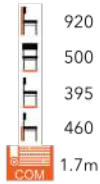

LOUNGE SEATING

CARMEN SIDE CHAIR
LG-MT