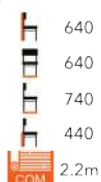

FLITWICK ARMCHAIR
LG-MT