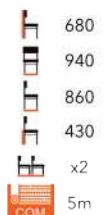

FELINA SOFA
FG-MT

FELINA ARMCHAIR
FG-MT

IMOLA BENCH
FG-MT

IMOLA LOUNGE CHAIR
FG-MT

IMOLA CORTO LOUNGE CHAIR
FG-MT

ISSY LOUNGE CHAIR
FG-MT

SELECT FROM OUR CHAIR FINISHES AND WIDE RANGE OF FABRIC

LEO LOUNGE CHAIR
FG-MT

MASSA ARMCHAIR
FG-MT

MESSINA ARMCHAIR
FG-MT

MESSINA SOFA
LG-MT

ORTA SOFA
FG-MT

ORTA ARMCHAIR
FG-MT

REUBEN SOFA
FG-MT

890
1800
940
430
x11
8.5m
COM

ROSARNO ARMCHAIR
FG-MT