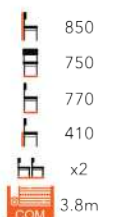

FELINA SOFA
FG-MT

FELINA ARMCHAIR
FG-MT

IMOLA BENCH
FG-MT

IMOLA LOUNGE CHAIR
FG-MT

IMOLA CORTO LOUNGE CHAIR
FG-MT

ISSY LOUNGE CHAIR
FG-MT

SELECT FROM OUR CHAIR FINISHES AND WIDE RANGE OF FABRIC

LEO LOUNGE CHAIR
FG-MT