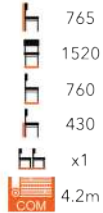

BURGAS LOUNGE CHAIR
FG-MT

SELECT FROM OUR CHAIR FINISHES AND WIDE RANGE OF FABRIC

CAM LOUNGE CHAIR
FG-MT

CARINA ARMCHAIR
FG-MT

COCO LOUNGE CHAIR
FG-MT

DOT ARMCHAIR
LG-MT

CONRAD ARMCHAIR
FG-MT

CONRAD SOFA
FG-MT

FELINA SOFA
FG-MT

FELINA ARMCHAIR
FG-MT

IMOLA BENCH
FG-MT

IMOLA LOUNGE CHAIR
FG-MT

IMOLA CORTO LOUNGE CHAIR
FG-MT

ISSY LOUNGE CHAIR
FG-MT

SELECT FROM OUR CHAIR FINISHES AND WIDE RANGE OF FABRIC

LEO LOUNGE CHAIR
FG-MT