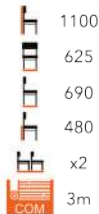

MESSINA ARMCHAIR
FG-MT