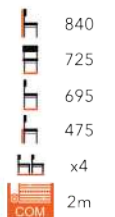

FELINA SOFA
FG-MT

FELINA ARMCHAIR
FG-MT

IMOLA BENCH
FG-MT

IMOLA LOUNGE CHAIR
FG-MT

IMOLA CORTO LOUNGE CHAIR
FG-MT

ISSY LOUNGE CHAIR
FG-MT

SELECT FROM OUR CHAIR FINISHES AND WIDE RANGE OF FABRIC

LEO LOUNGE CHAIR
FG-MT