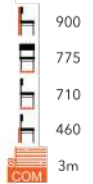

PRESCOT ARMCHAIR
LG-MT