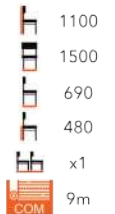

MESSINA SOFA
LG-MT