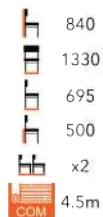

IMOLA BENCH
FG-MT