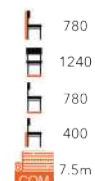

LOUNGE SEATING

SARAI SIDE CHAIR
LG-MT

RYLIE BAR STOOL
LG-MT

CORA SIDE CHAIR
LG-MT

RUBY SIDE CHAIR
LG-MT

ARIA TUB CHAIR
LG-MT

AVA TUB CHAIR
LG-MT

SELECT FROM OUR CHAIR FINISHES AND WIDE RANGE OF FABRIC

LOUNGE SEATING

CARMEN SIDE CHAIR
LG-MT

PRESCOT ARMCHAIR
LG-MT

PRESCOT SOFA
LG-MT

MORLEY ARMCHAIR
LG-MT

MORLEY 2 SEATER SOFA
LG-MT

CORBY ARMCHAIR
LG-MT

CORBY 2 SEATER SOFA
LG-MT