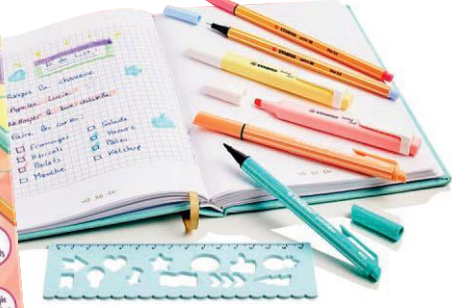

Pastellove STABILO
set 35 pz assortiti

€ 27,50
M45162

Pastellove STABILO
set 18 pz assortiti

PASTELlove®

€ 3,80
M44929

Maxi Spiralato A4 FAVORIT
pastel, 120p, 90g, 5mm

€ 19,90
M39402

Pastel Collection STABILO
Set 12pz + 1 righello