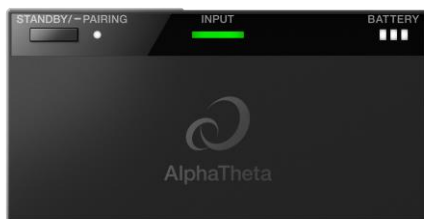

Enjoy total freedom in the DJ booth or on stage with the HDJ-F10 system, which includes the uniquely developed SonicLink technology that enables you to move around as you DJ, without the constraints of headphone cables.

The HDJ-X10TX Includes the dedicated transmitter which enables SonicLink connection.