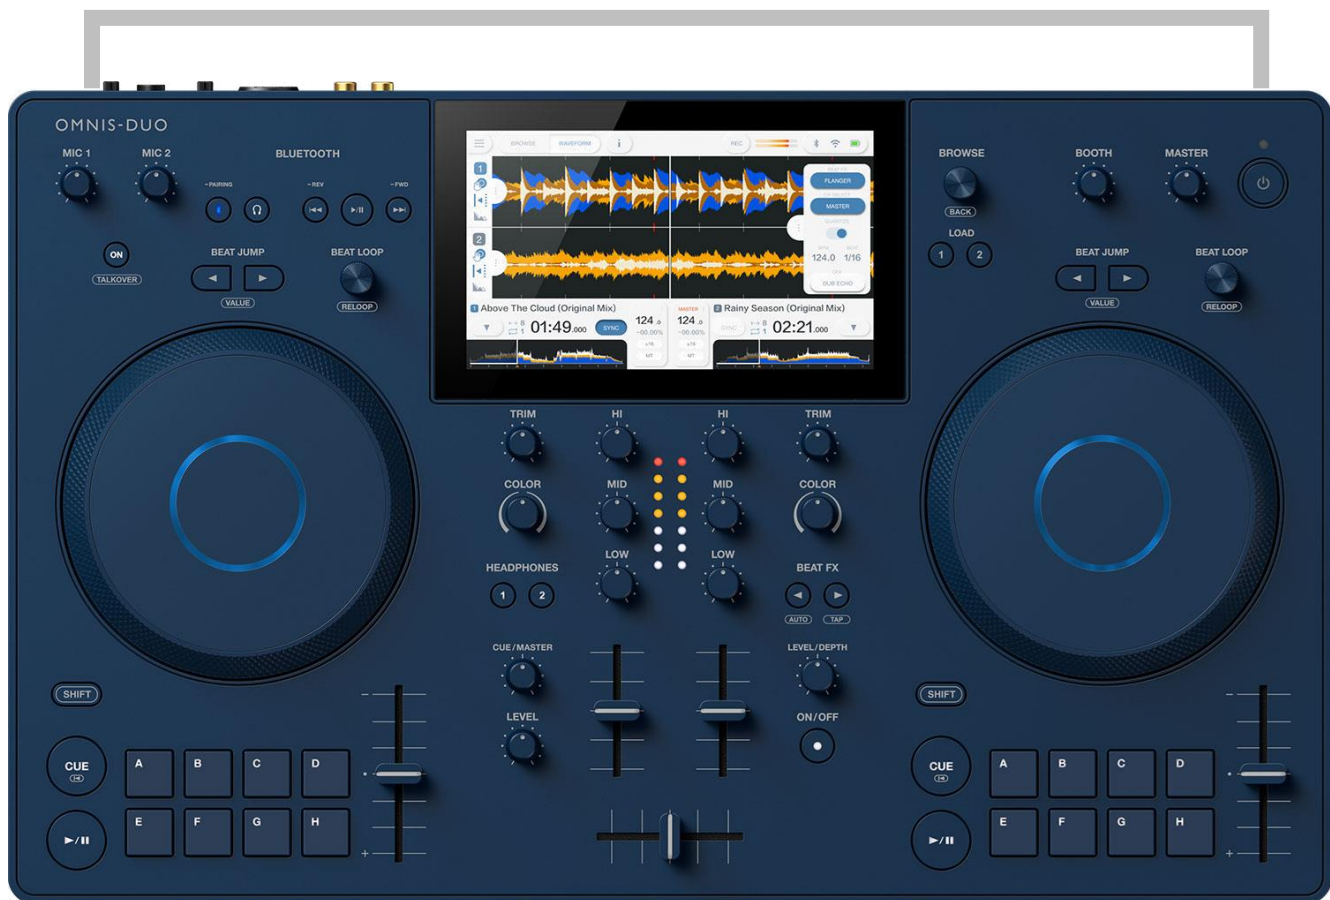

AlphaTheta

OMNIS-DUO

Portable all-in-one DJ system