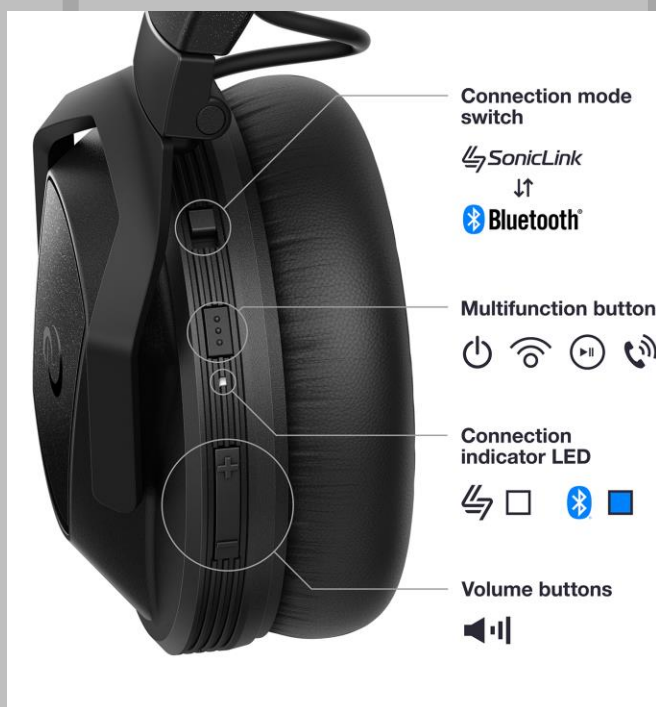

Superior Sound and Unmatched Durability
Impeccable audio, even in noisy environments, with the HDJ-F10 headphones and their SonicLink wireless technology.

Designed for high-volume playback and accurate monitoring, these headphones ensure your music is delivered with precision. Their newly developed earpads and housing structures provide superior sound insulation, surpassing the performance of Pioneer DJ's flagship HDJ-X10 model, so you can focus entirely on your mix.

Built for the Demands of Professionals The HDJ-F10 headphones are engineered to withstand the rigors of professional use. Tested to meet the US Military Standard MIL-STD-810H Shock test, they offer unparalleled durability and reliability, ensuring they're ready to perform wherever your gigs take you.

Perfect for the intense demands of DJs and live performers, these headphones are built to last.