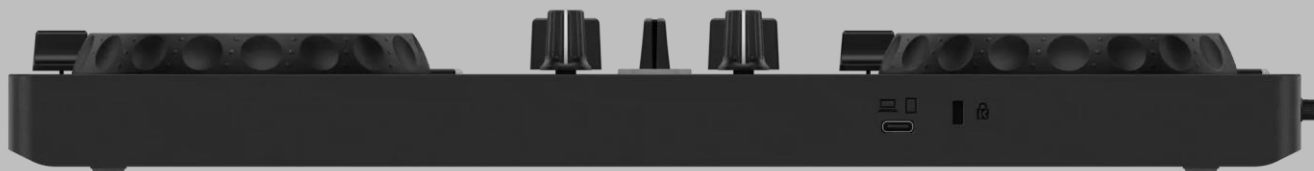

The DDJ-FLX2 is all you need to kick off your DJing journey and enjoy music your way.

Getting into DJing is super easy! All you need is some gear and a love for music. It's a fun and awesome way to really enjoy music.

•**Versatile DJ Software Compatibility**

The DDJ-FLX2 works seamlessly with popular DJ applications like rekordbox and djay, making it perfect for both beginners and pros. Simply install your preferred app on your smartphone, tablet, or PC/Mac, connect to the controller, and start mixing. Ready for a challenge? Use advanced DJ software like Serato DJ Lite to take your skills to the next level.

•**Stream Music Effortlessly**

Access millions of tracks through top music streaming services, including Beatport Streaming, Beatsource Streaming, SoundCloud Go+/DJ, and TIDAL. If you're using djay, you can even stream from Apple Music. Please note that availability depends on your chosen app and location.

•**Compatible with Your Favorite Devices**

Whether you prefer mixing on a smartphone, tablet, or PC/Mac, the DDJ-FLX2 lets you DJ without the need to buy new gear.

•**Lightweight & Portable Design**

Designed to be lightweight and compact, the DDJ-FLX2 is easy to carry and loaded with intuitive features that help you mix like a pro right from the start.