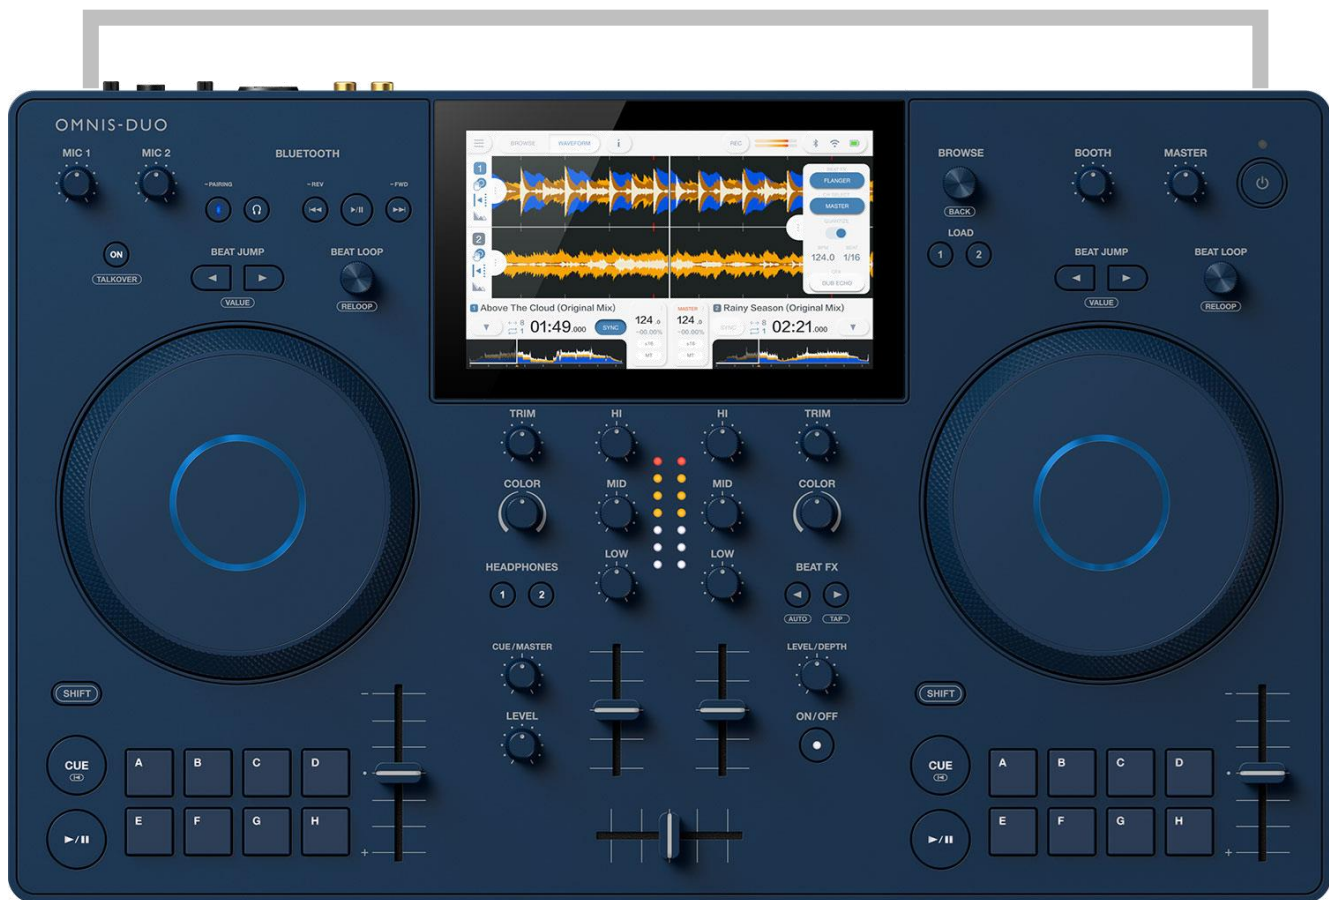

OMNIS-DUO

Portable all-in-one DJ system