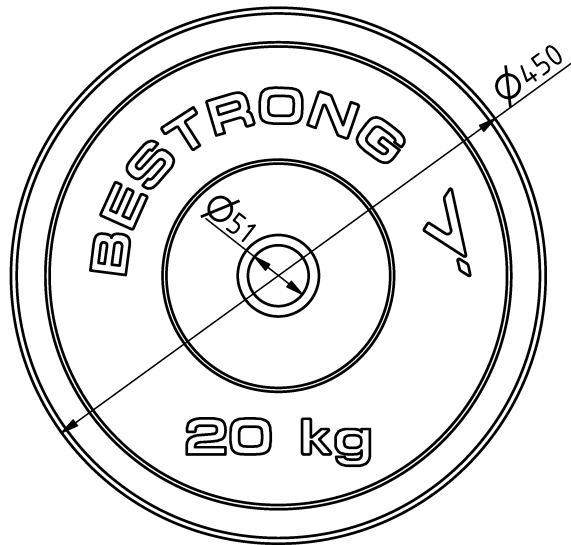

## Attributes

Product Code  
Net weight  
Max. weight load  
Dimensions (w x l x h)  
Color options

2-1-092  
20 kg  
-  
450x450x92 mm

For more color options, discuss with your sales representative.

## Warranty

Structure  
Steel  
Paint  
Plastic  
Rubber  
Moving parts

25-15 years  
5-10 years  
2 years  
5-10 years  
1-3 years  
2 years

Detailed information in the warranty document

**BESTRONG**

 [bestrongworld](#)  [bestrongworld](#)  [global.bestrong.com](#)  [info@bestrong.com](mailto:info@bestrong.com)