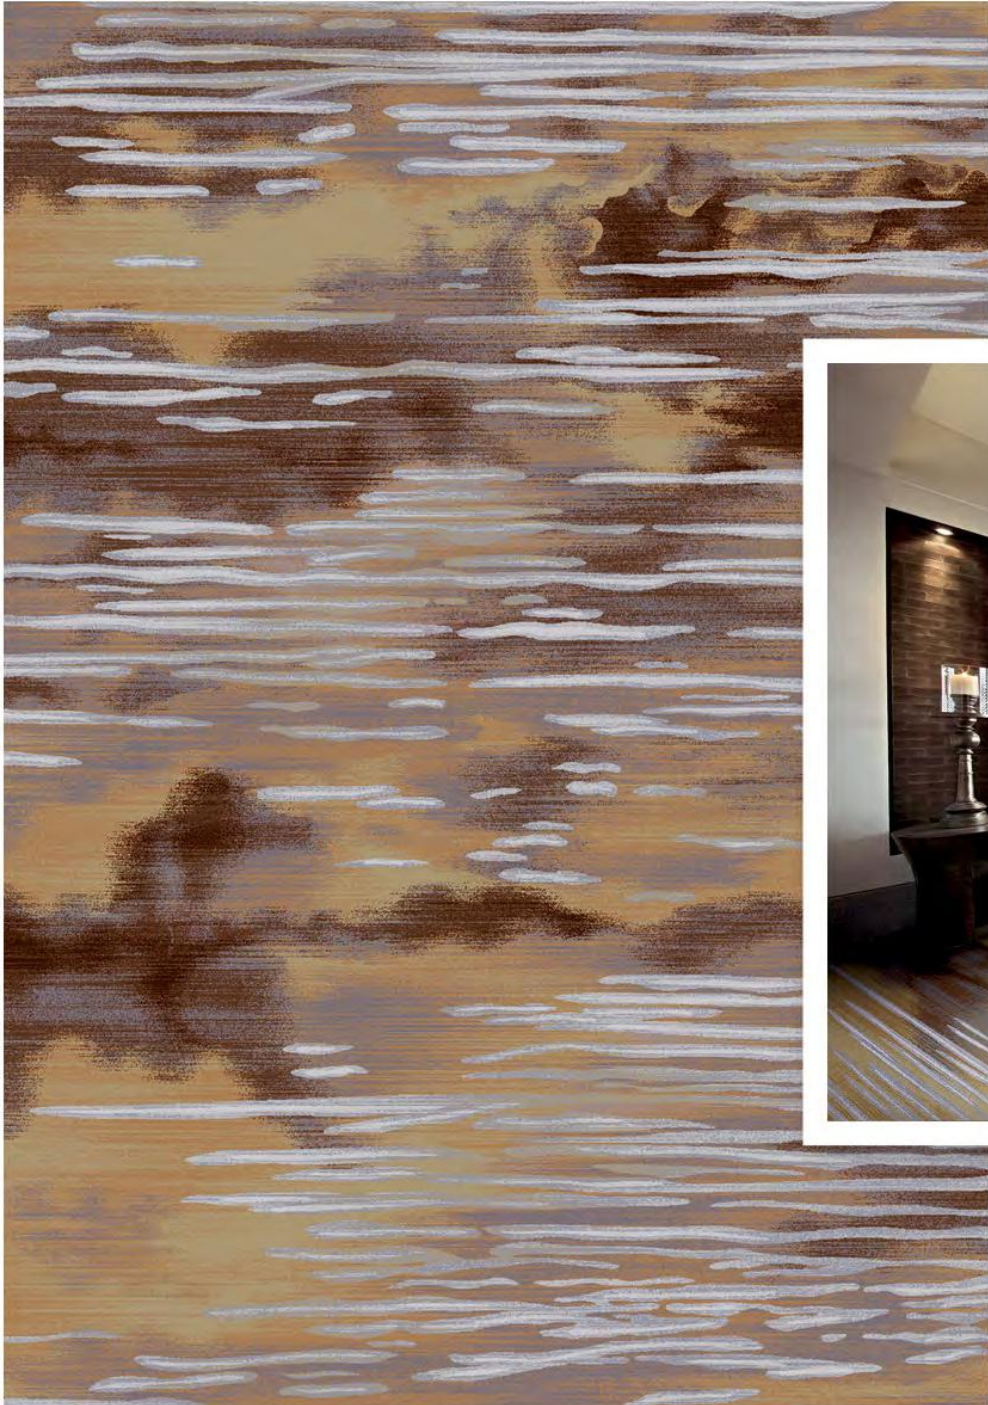

SH1439-S26P

SH1303-S10D

SH1320-S12E

SH1322-S10D  
A color calibration strip with nine color swatches ranging from light beige to dark brown.

SH1447-S53D  
A color calibration strip with five color swatches: red, dark red, blue, light blue, and dark blue.

SH1472-S37L

SH1472-S53G

SH1472-S14L

SH1453-S14P

SH1453-S27P

SH1453-S53G

SH1436-S10D

SH1324-S22H