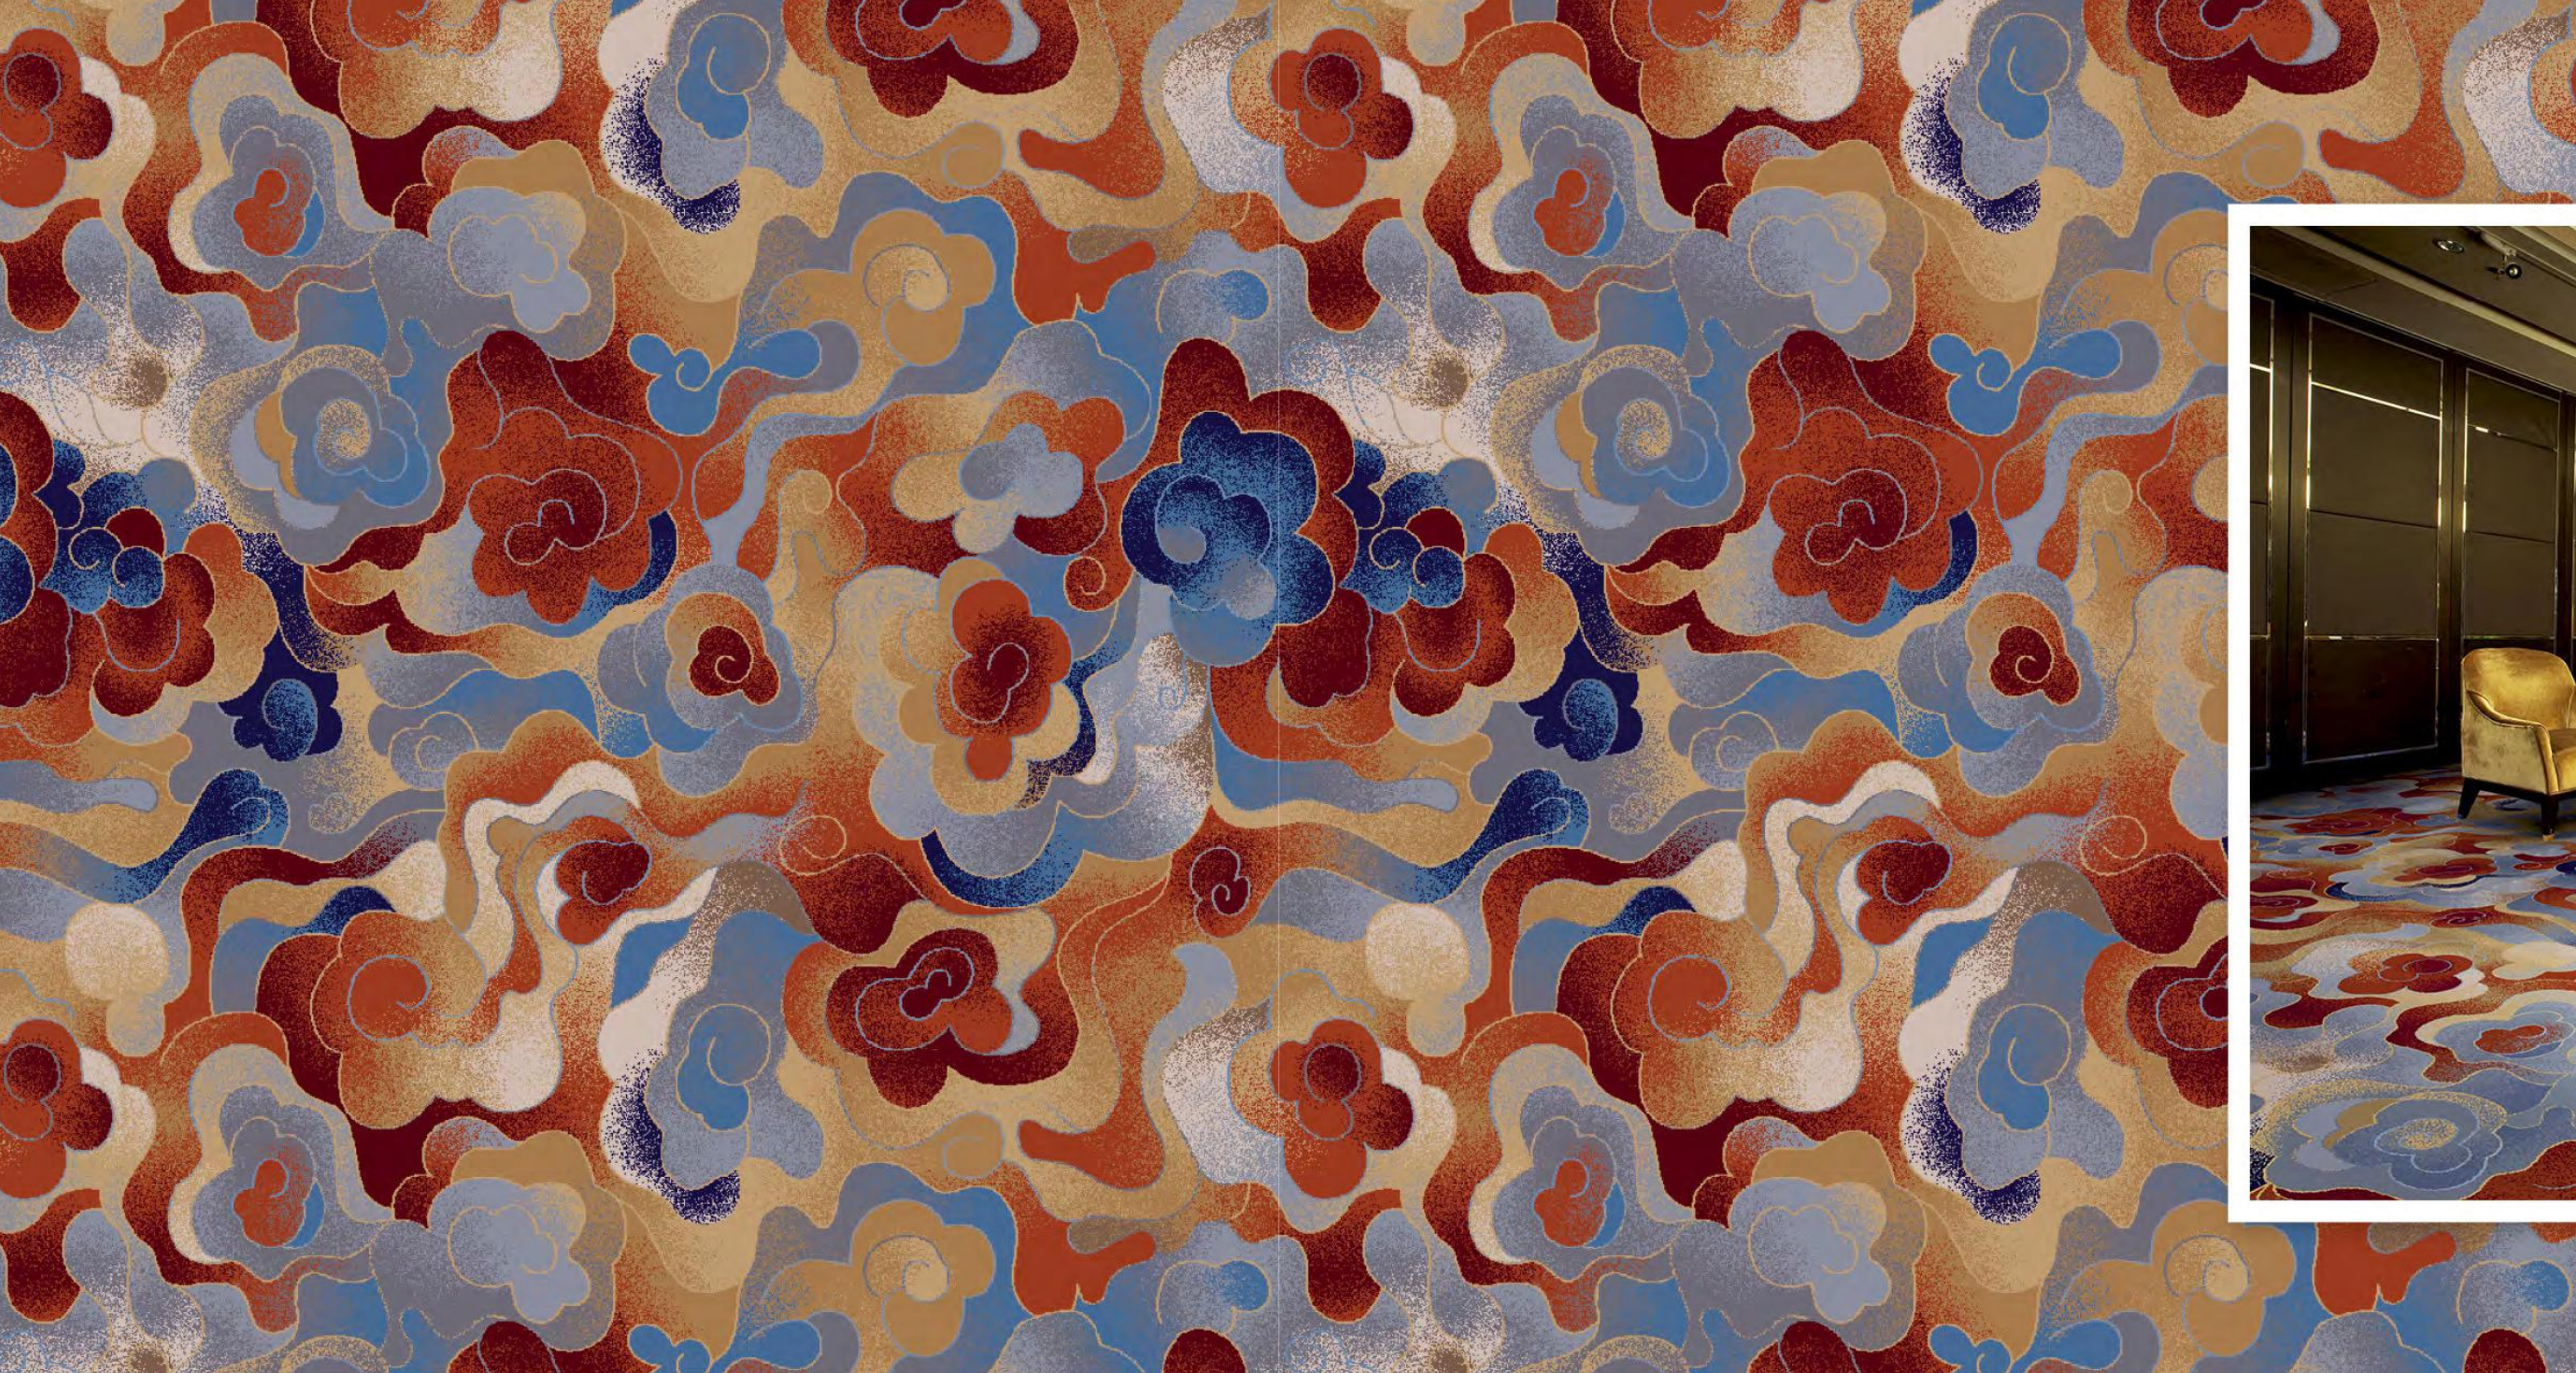

SH1350-S14L