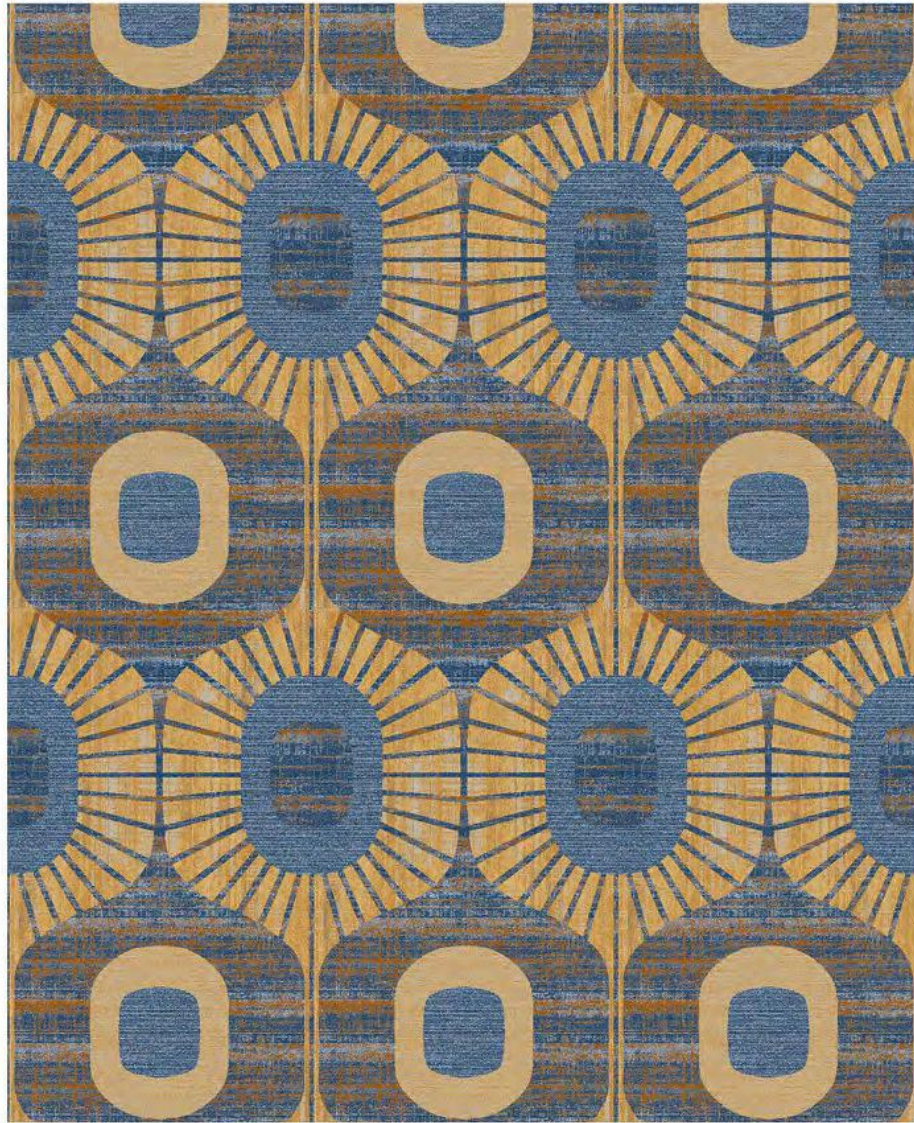

SH1178B-A1

SH1598A2

SH1591A2

SH1159B-A

SH1159-A

SH1094A7

SH1320-S39C

SH1344-S39C

SH1333-S10D

A row of seven color swatches for the SH1333-S10D carpet, showing a gradient from light beige to dark brown.

SH1311-S26N

A row of seven color swatches for the SH1311-S26N carpet, showing a gradient from light beige to dark brown.