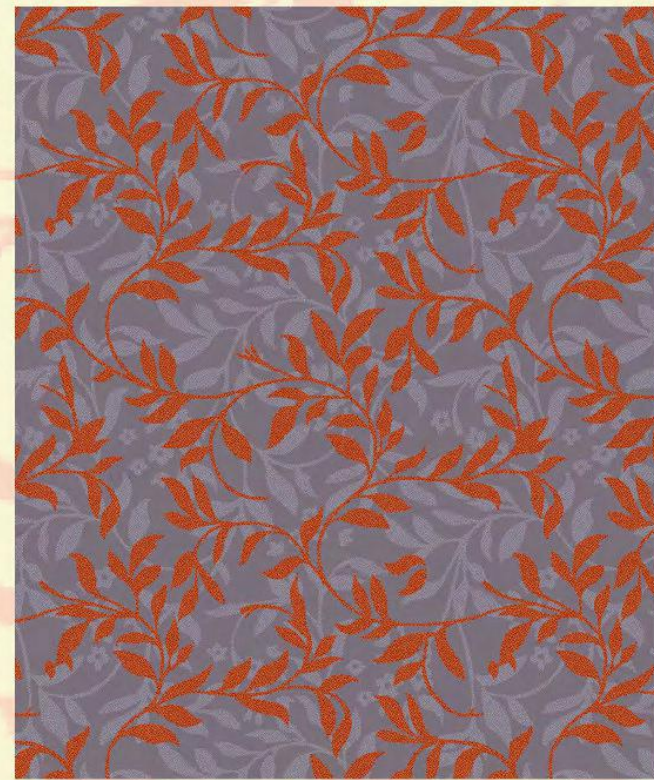

SH1474-S14L

SH1459-S37L

SH1459-S23E

SH1459-S53G

SH1459-S14L

SH1435-S37N

SH1333-S14P

A row of seven color swatches for the SH1333-S14P carpet, showing a gradient from light beige to dark brown.

SH1333-S10D

A row of seven color swatches for the SH1333-S10D carpet, showing a gradient from light beige to dark brown.

SH1311-S26N

A row of seven color swatches for the SH1311-S26N carpet, showing a gradient from light beige to dark brown.