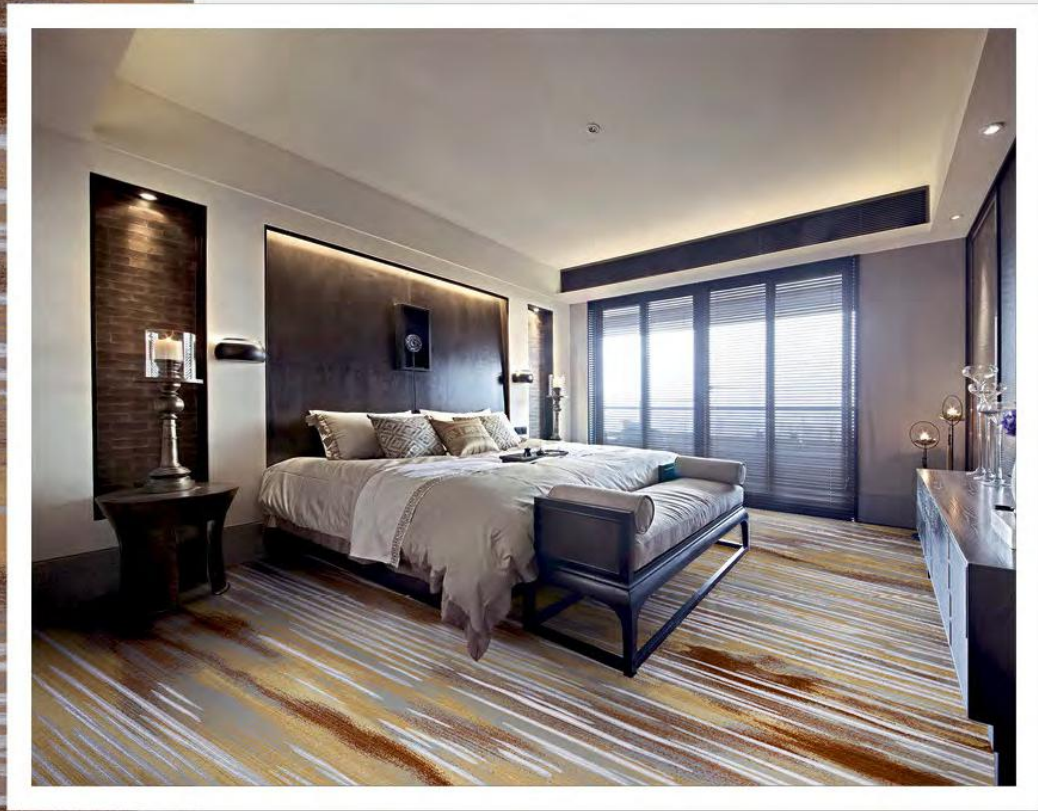

SH1439-S26P

SH1303-S10D

SH1320-S12E

SH1322-S10D  
A color calibration strip with nine color swatches ranging from light beige to dark brown.

SH1447-S53D  
A color calibration strip with five color swatches: red, dark red, blue, light blue, and dark blue.