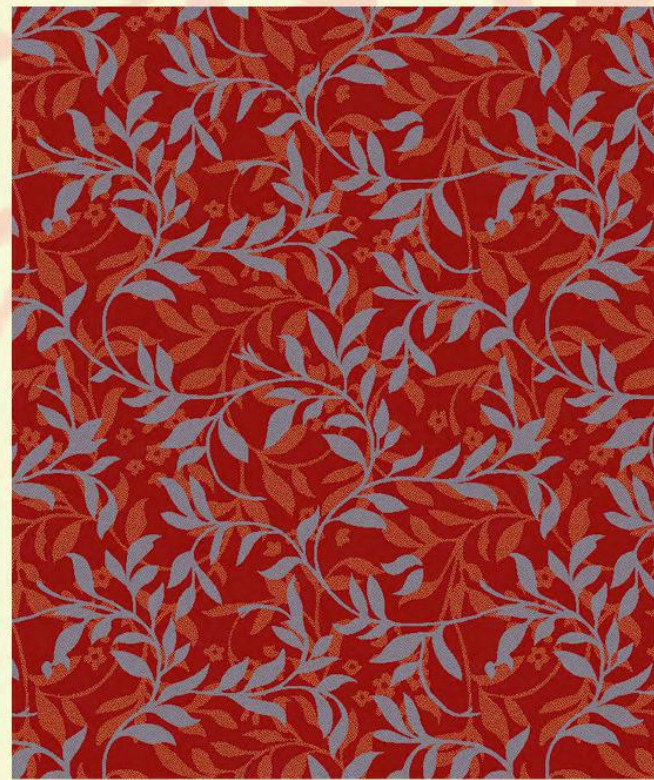

SH1474-S14L

SH1459-S37L

SH1459-S23E

SH1459-S53G

SH1459-S14L

SH1435-S37N

SH1333-S14P

A row of seven color swatches for the SH1333-S14P carpet, showing a gradient from light beige to dark brown.

SH1333-S10D

A row of seven color swatches for the SH1333-S10D carpet, showing a gradient from light beige to dark brown.

SH1311-S26N

A row of seven color swatches for the SH1311-S26N carpet, showing a gradient from light beige to dark brown.