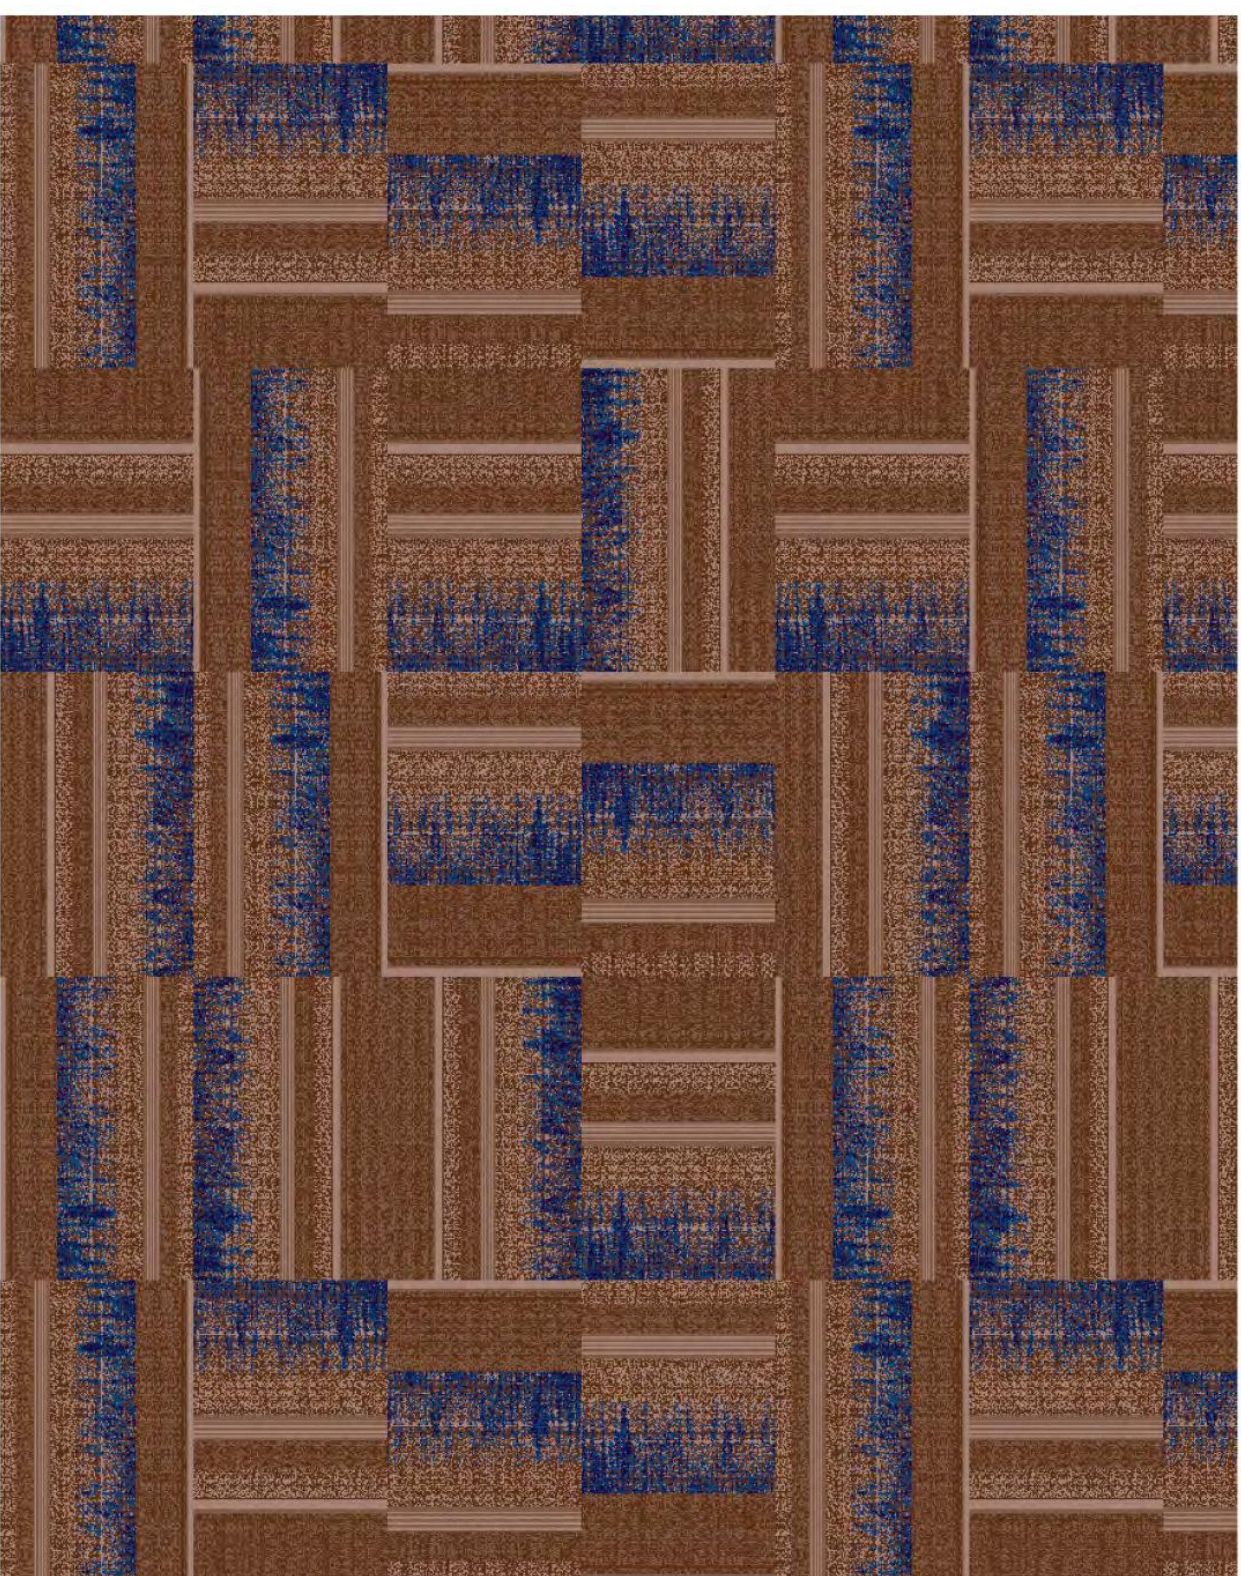

SH1474-S14L

SH1459-S37L

SH1459-S23E

SH1459-S53G

SH1459-S14L

SH1435-S37N

SH1333-S14P

A row of seven color swatches for the SH1333-S14P carpet, showing a gradient from light beige to dark brown.

SH1333-S10D

A row of seven color swatches for the SH1333-S10D carpet, showing a gradient from light beige to dark brown.

SH1311-S26N

A row of seven color swatches for the SH1311-S26N carpet, showing a gradient from light beige to dark brown.

SH1444-S37H

SH1445-S26P

SH1448-S53D

SH1361-S12B

SH1355-S22H

SH1454-S53G

SH1454-S14P

SH1454-S27P

SH1457-S14P

SH1457-S27P

SH1457-S24L

SH1350-S14L

SH1464-S27P

SH1464-S10D

SH1464-S53G

SH1463-S53G