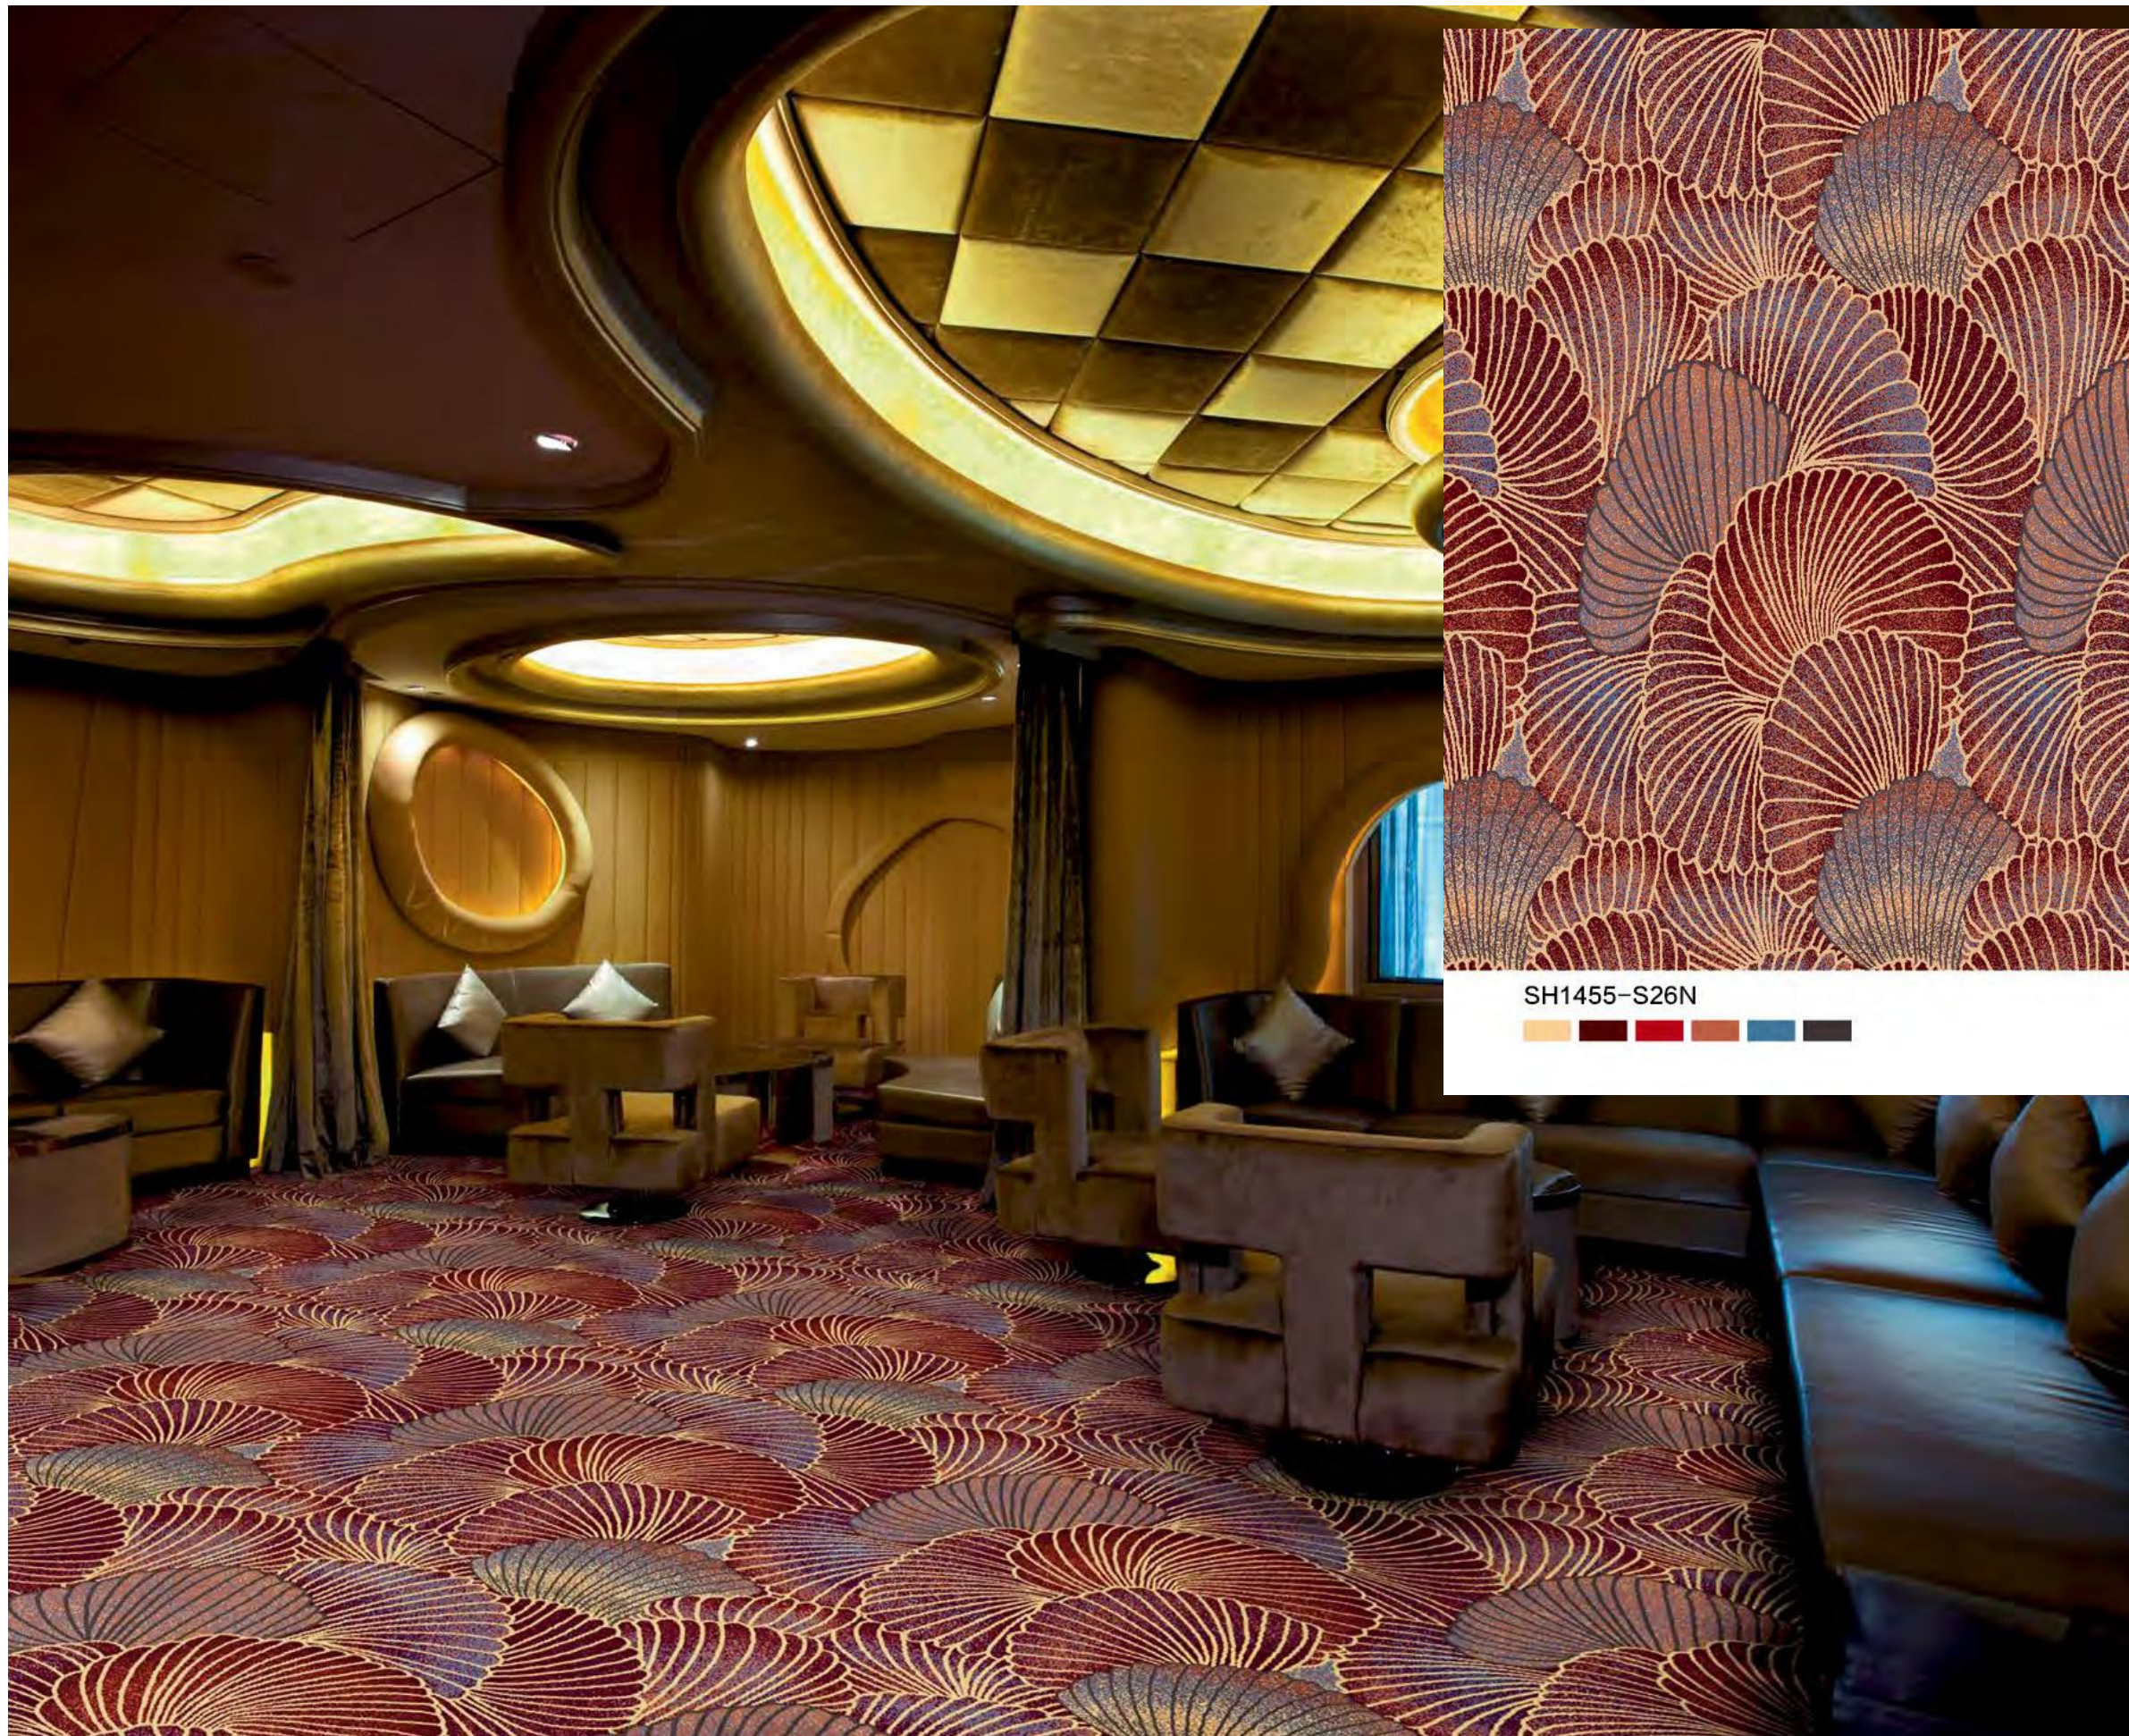

SH1455-S26N