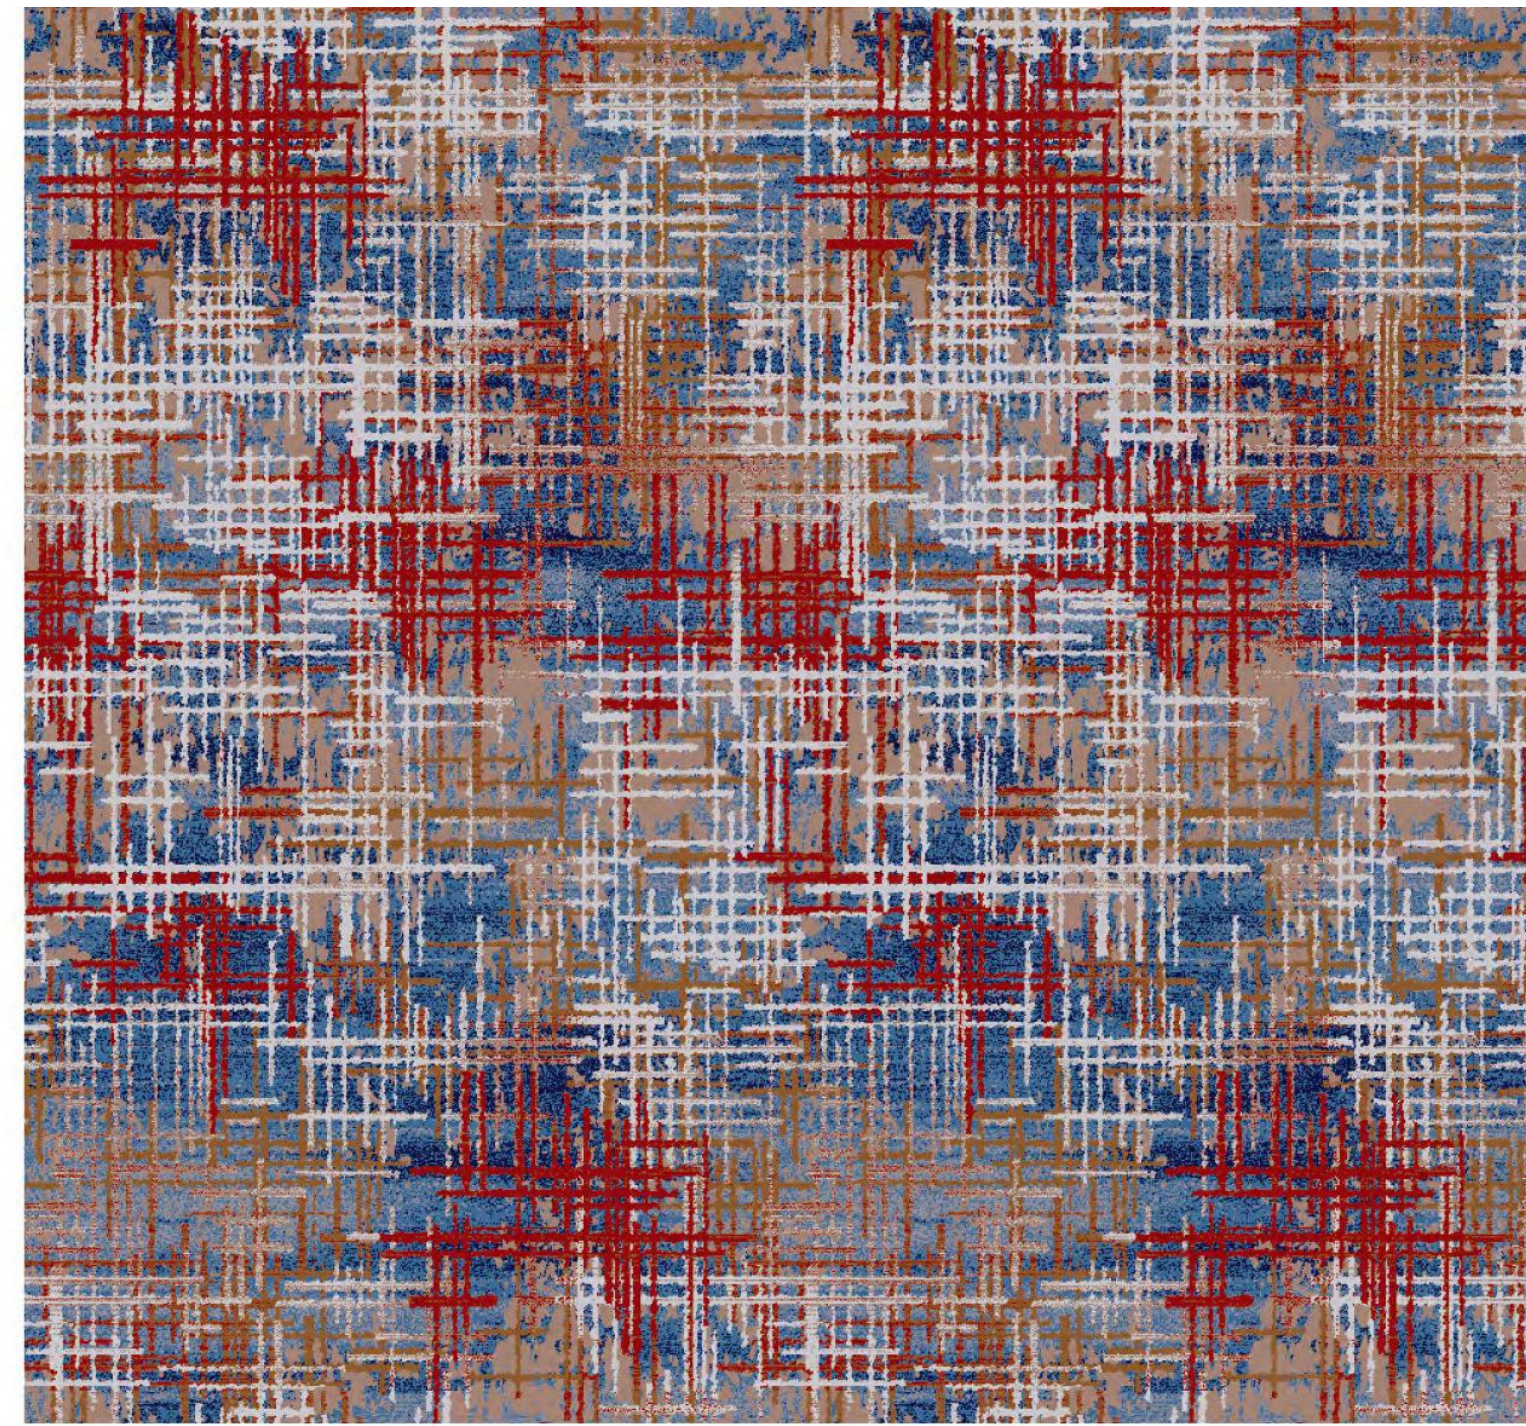

SH1598A5

SH1319-S37L

SH1319-S10D

SH1328-S53D

SH0996-S30P

SH1357-S39C

SH1451-S53G

SH1451-S37N

SH1474-S14L

SH1459-S37L

SH1459-S23E

SH1459-S53G

SH1459-S14L

SH1435-S37N

SH1333-S14P

A row of seven color swatches for the SH1333-S14P carpet, showing a gradient from light beige to dark brown.

SH1333-S10D

A row of seven color swatches for the SH1333-S10D carpet, showing a gradient from light beige to dark brown.

SH1311-S26N

A row of seven color swatches for the SH1311-S26N carpet, showing a gradient from light beige to dark brown.