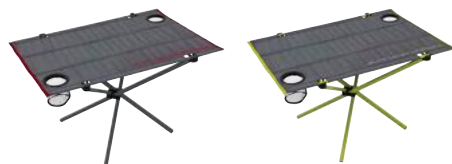

Alps® Simmer Salsa or Citrus Folding Camp Table

Features two built-in beverage holders. 337341-42