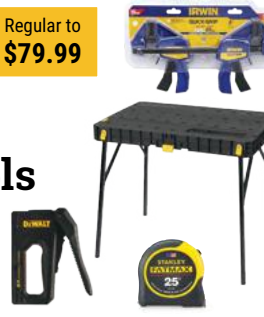

Select Hand Tools & Accessories

Choose from work bench, tape measure, stapler, or from our wide range of selected brands!