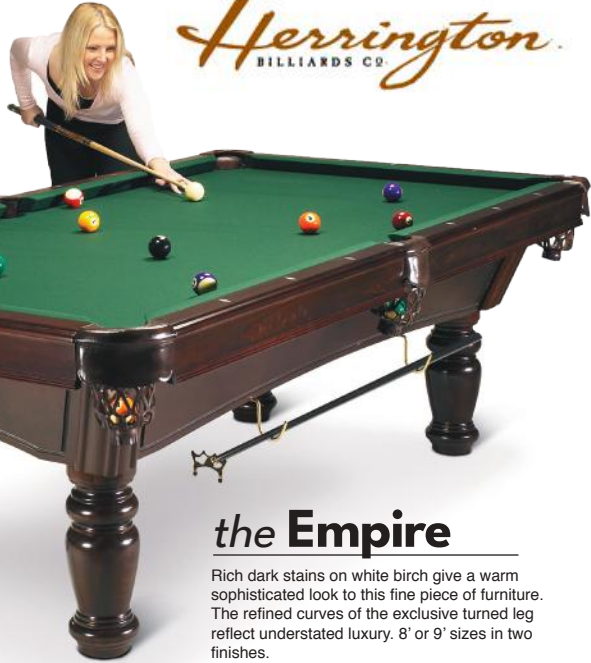

Herrington
BILLIARDS CO.

Spills Hate
TEFLON® Cloth!
All our tables come standard
with Teflon® protected
billiard cloth. Wipe up any
accidental spills with ease!