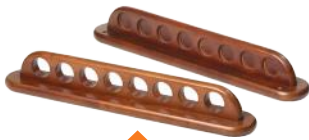

Dufferin Deluxe Cue Rack

This 2-piece rack holds 8 cues and comes in three finishes.