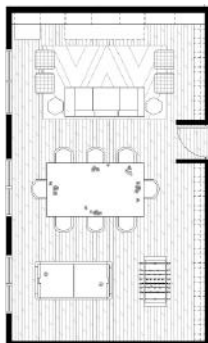

Available wood types:

Planning made easy!

The F.G.Bradley's game room planner is designed to assist you in planning the layout of any game room. It's so easy! Download and print the Game Room Planner Grid, located on our website, measure and draw out the room you are considering turning into a game room!

SCAN HERE

View our finishes here

SCAN HERE

View our cloth choices here