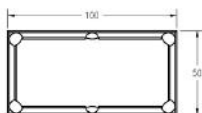

SCAN HERE

View our finishes here

SCAN HERE

View our cloth choices here

What to look for when buying a Pool Table

Canadian-made Herrington Billiard and Canada Billiard tables provide unsurpassed value and exquisite styling. These 1" slate tables offer solid wood rails and a wide variety of styles from classic to contemporary. We carry sizes to fit your room with choices of 3' x 6', 3 1/2' x 7', 4' x 8', 4 1/2' x 9', 5' x 10' and 6' x 12' sizes. Match any décor with a choice of 26 cloth colours and a vast variety of stain choices.