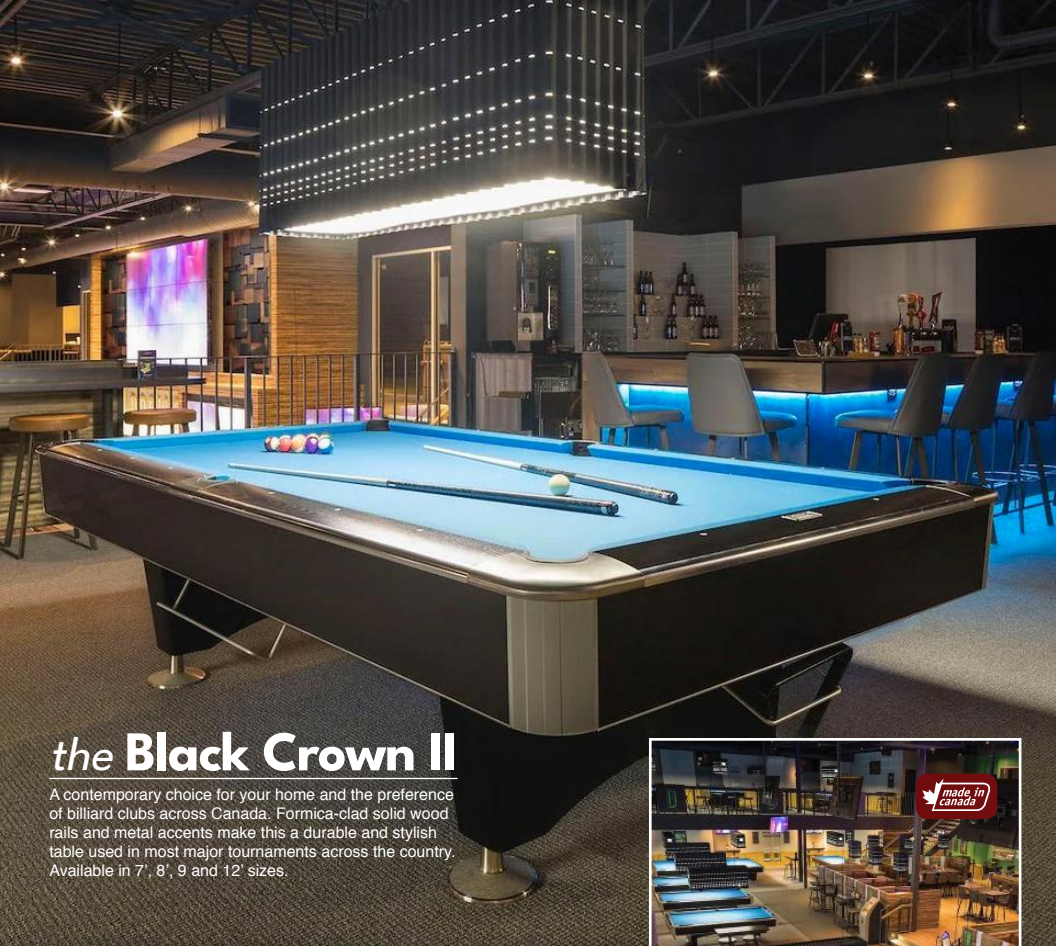

the Black Crown II

A contemporary choice for your home and the preference of billiard clubs across Canada. Formica-clad solid wood rails and metal accents make this a durable and stylish table used in most major tournaments across the country. Available in 7', 8', 9 and 12' sizes.