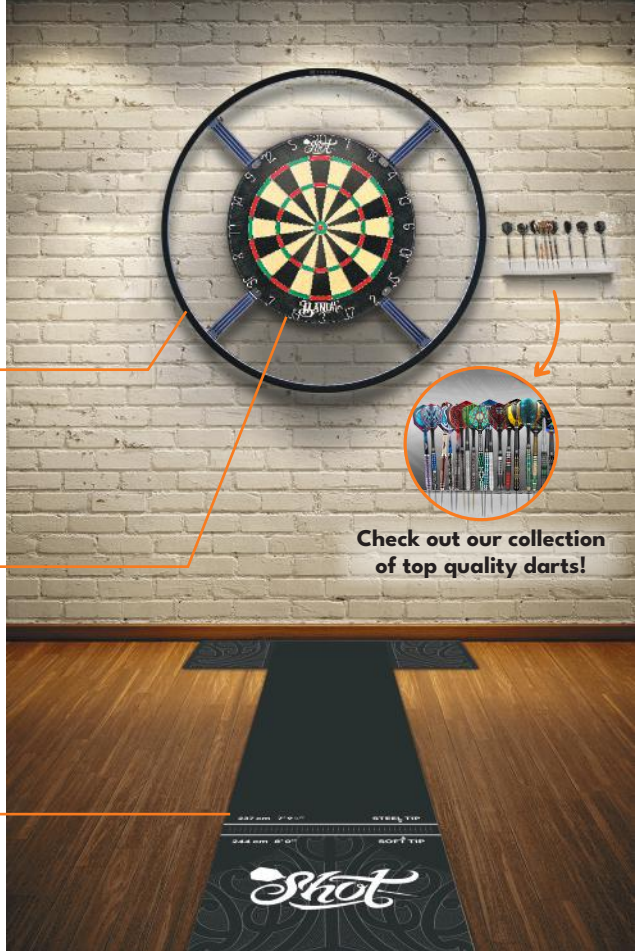

Dart Accessories

Target Darts Corona Vision Lighting System

The Corona Lighting System by Target Darts features 360 degree LED lighting for your dartboard, offering no shadows, fast installation and simple assembly.

Shot 4th Generation Bandit Dartboard

The Shot 4th Generation Bandit Dartboard features a new improved look and a seamless user experience. Made from the best bristle on the market, with an increased blade wire to 0.8mm for enhanced strength. It is also designed with a new innovative bulls-eye with inner chamfer cuts to improve scoring.

Shot Professional T Dart Mat

The Shot Professional T Dart Mat combines the durability of a regular dart mat, with an extra 'T' defence zone below the dartboard on each side. Providing more floor coverage and twice the mat thickness at the oche where it counts, your floor and darts have double the protection against damage.

Check out our collection of top quality darts!