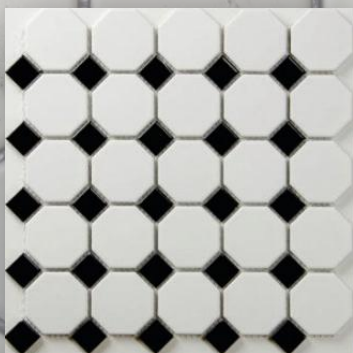

## Hexagons & Octagons

**Mosaic –**  
**Mini Hexagon Gloss Black & White**  
 SKU: KM2631.MHGBW

**Dimensions:**

Length: 300 mm  
 Width: 260 mm  
 Height: 5 mm

**Description:**

5mm Glazed Porcelain mosaic – Mini Hexagon Gloss Black & White. Suitable for walls, swimming pools and floors that won't get wet. Chip size: 23x23mm. Sheet size: 260x300mm. Sheets/Box: 30.

**Mosaic –**  
**Octagon Matt Black 95**  
 SKU: KM335.OMB9

**Dimensions:**

Length: 295 mm  
 Width: 295 mm  
 Height: 5 mm

**Description:**

5mm Glazed Porcelain mosaic – Octagon Matt Black 95. Suitable for walls, swimming pools and floors that won't get wet. Chip Size: 95x95mm. Sheet size: 295x295mm. Sheets/Box 22.

**Mosaic – Octagon Matt White 95**

**Dimensions:**

Length: 295 mm  
 Width: 295 mm  
 Height: 5 mm

**Description:**

5mm Glazed Porcelain mosaic – Octagon Matt White 95. Suitable for walls, swimming pools and floors that won't get wet. Chip Size: 95x95mm. Sheet size: 295x295mm. Sheets/Box 22.5mm