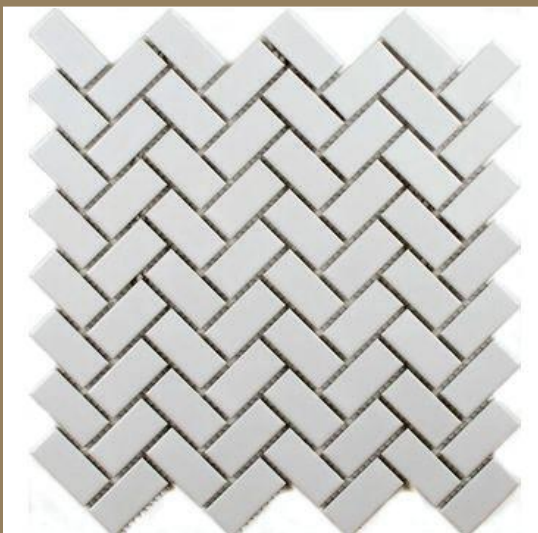

# PORCELAIN MOSAICS

Special Designs

PORCELAIN

Porcelain Mosaic – Matt White Mini Metro

PORCELAIN

Porcelain Mosaic – Gloss White Herringbone

PORCELAIN

Porcelain Mosaic – Gloss White Recessed Diamond