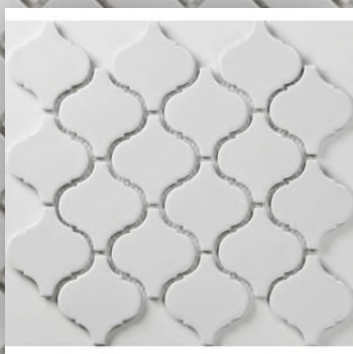

Mosaic – Gloss White Lantern

SKU: KM2725.GWL

Dimensions:

Length: 276 mm
Width: 241 mm
Height: 5 mm

Description:

5mm Glazed Porcelain mosaic – Gloss White Lantern. Suitable for walls, swimming pools and floors that won't get wet. Chip size: 74x78mm. Sheet size: 276x241mm. Sheets/Box 11.