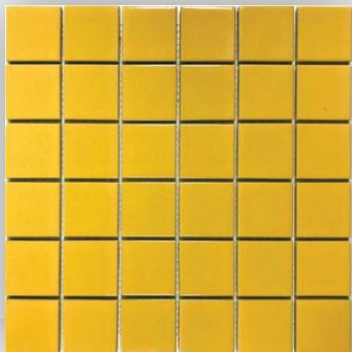

PORCELAIN MOSAICS

48x48mm Glazed Mosaics

Glazed Porcelain – Tuscany

SKU: KM335.TUS

Dimensions:

Length: 303 mm

Width: 303 mm

Height: 5 mm

Description:

5mm Glazed Porcelain mosaic – Tuscany. Suitable for walls, swimming pools and floors that won't get wet. Chip size: 48x48mm. Sheet size: 303x303mm. Sheets/Box: 22.