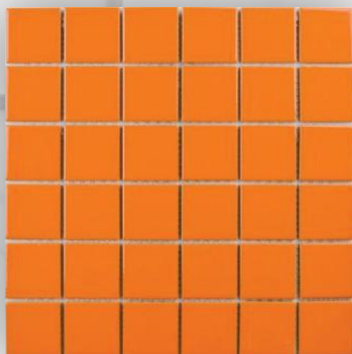

#### Description:

5mm Glazed Porcelain mosaic – Tuscany. Suitable for walls, swimming pools and floors that won't get wet. Chip size: 48x48mm. Sheet size: 303x303mm. Sheets/Box: 22.