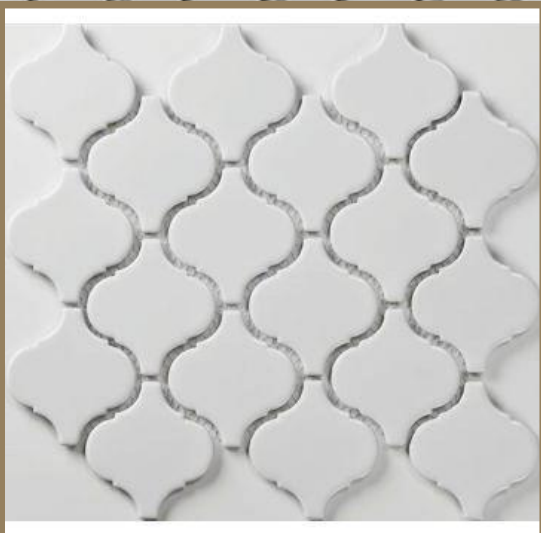

Porcelain Mosaic – Gloss White Lantern

PORCELAIN