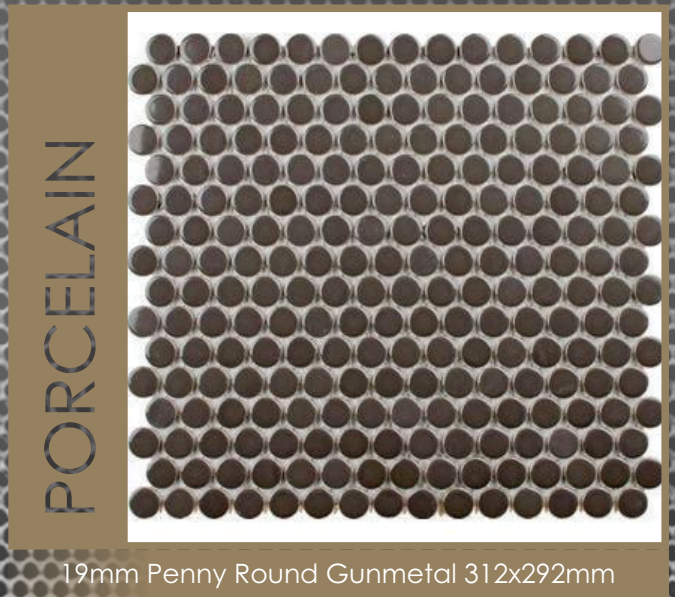

PORCELAIN MOSAICS

19mm Penny Round