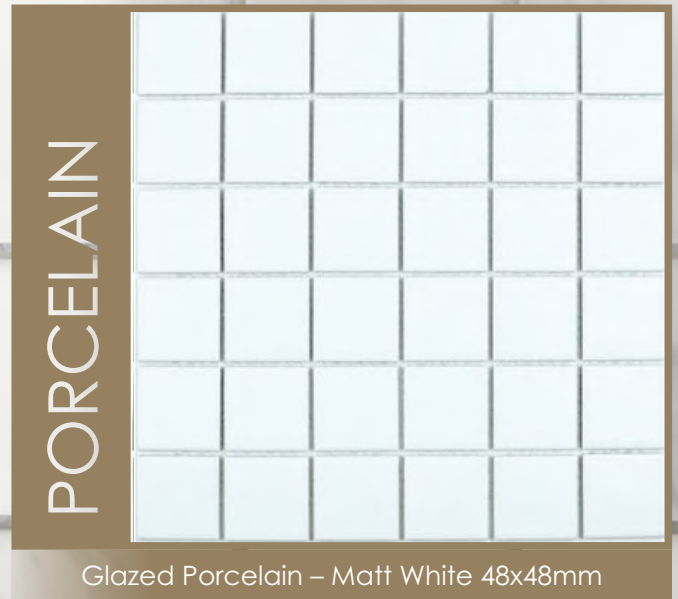

# PORCELAIN MOSAICS

48x48mm Glazed Mosaics

Glazed Porcelain – Matt Black 48x48mm

Glazed Porcelain – Gloss White 48x48mm

Glazed Porcelain – Dove 48x48mm

Glazed Porcelain – Matt White 48x48mm