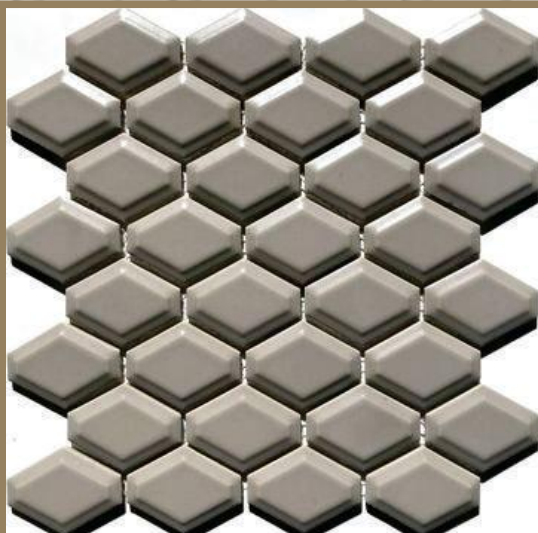

Porcelain Mosaic – Embossed Diamond Antique Taupe

PORCELAIN