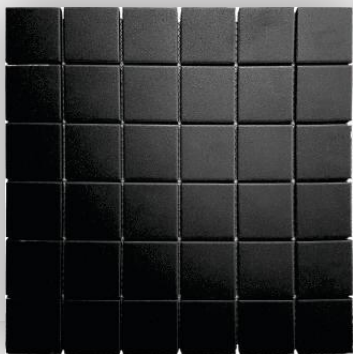

PORCELAIN MOSAICS

48x48mm Glazed Mosaics

Glazed Porcelain – Matt Black

SKU: KM335.MB

Dimensions:

Length: 303 mm

Width: 303 mm

Height: 5 mm

Description:

5mm Glazed Porcelain mosaic – Matt Black. Suitable for walls, swimming pools and floors that won't get wet.

Chip size: 48x48mm.

Sheet size: 303x303mm.

Sheets/Box: 11.