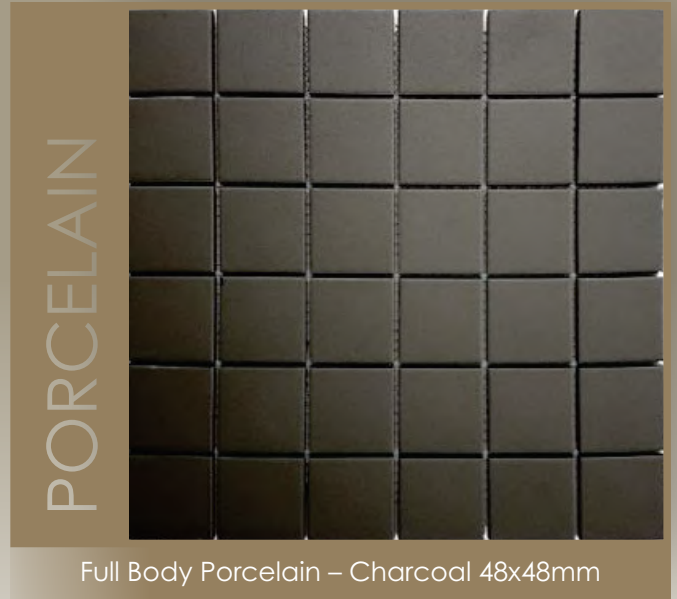

#### Description:

5mm Glazed Porcelain mosaic Silver. Suitable for walls, swimming pools and floors that won't get wet. Chip Size: 25x25mm Sheet size: 300x300mm Sheets/Box: 22

# PORCELAIN MOSAICS

48x48mm Anti-Slip Full body

Full Body Porcelain – Black 48x48mm

Full Body Porcelain – Charcoal 48x48mm

Full Body Porcelain – Ivory 48x48mm

Full Body Porcelain – Light Grey 48x48mm

Full Body Porcelain – Matt White 48x48mm