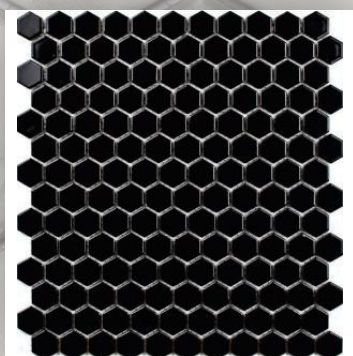

#### Description:

5mm Glazed Porcelain mosaic – Octagon Alabaster. Suitable for walls, swimming pools and floors that won't get wet. Chip Size: 56x56mm. Sheet size: 292x292mm. Sheets/Box: 11