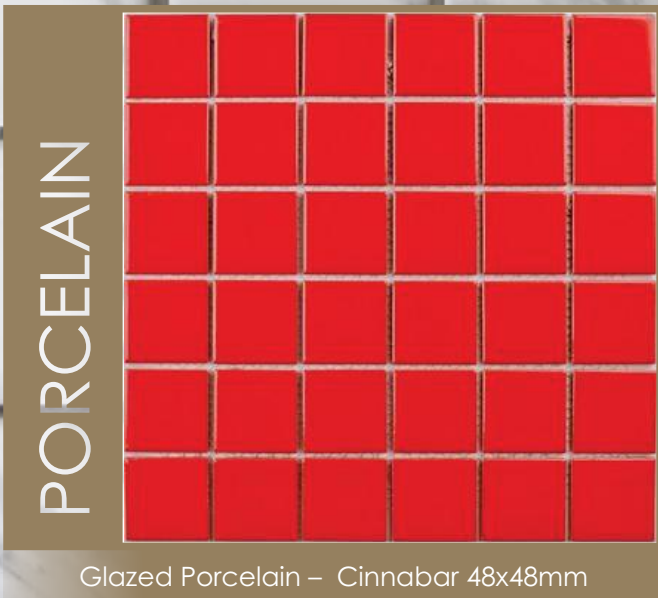

PORCELAIN MOSAICS

48x48mm Glazed Mosaics