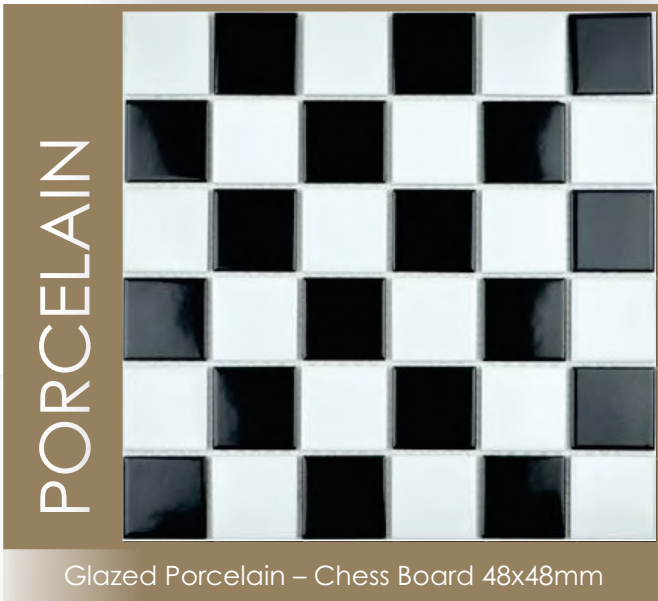

PORCELAIN MOSAICS

48x48mm Glazed Mosaics

Glazed Porcelain – Chess Board 48x48mm