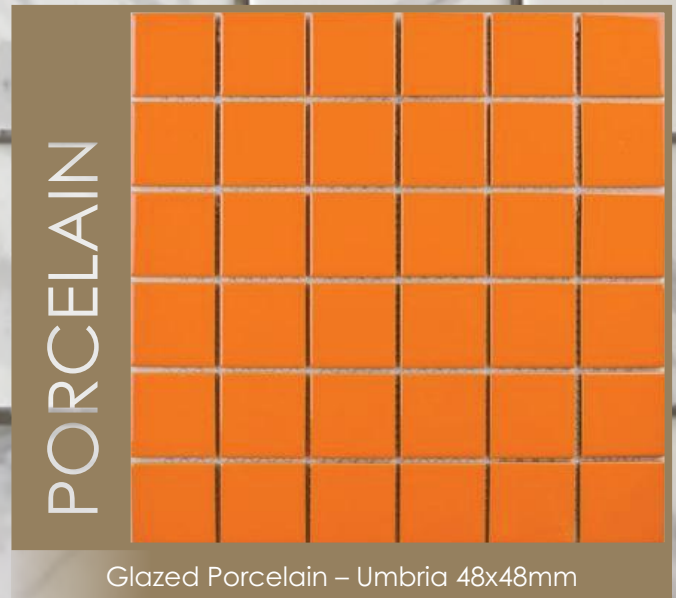

PORCELAIN MOSAICS

48x48mm Glazed Mosaics