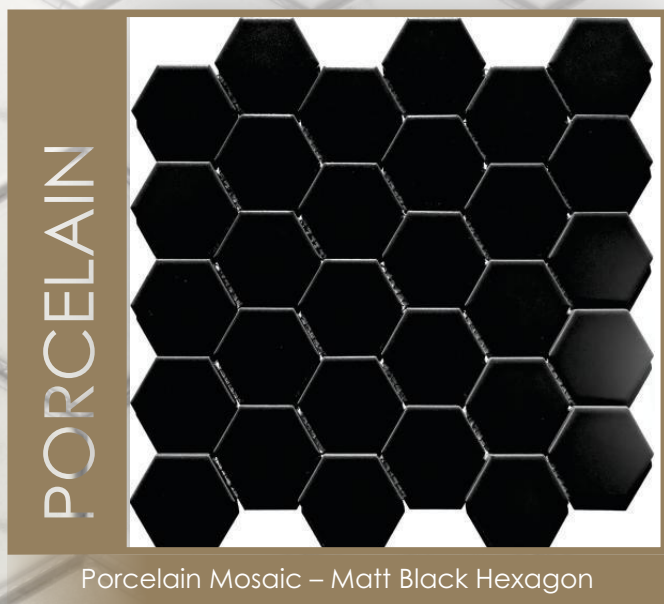

PORCELAIN MOSAICS

Hexagons & Octagons