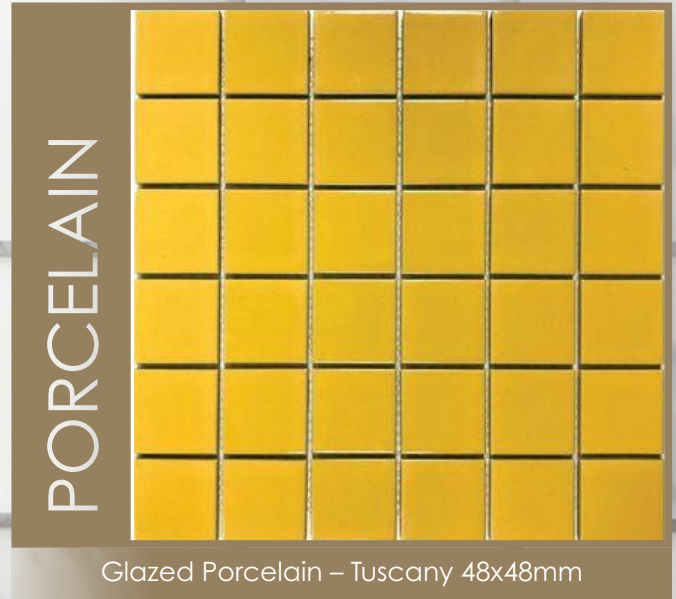

# PORCELAIN MOSAICS

48x48mm Glazed Mosaics