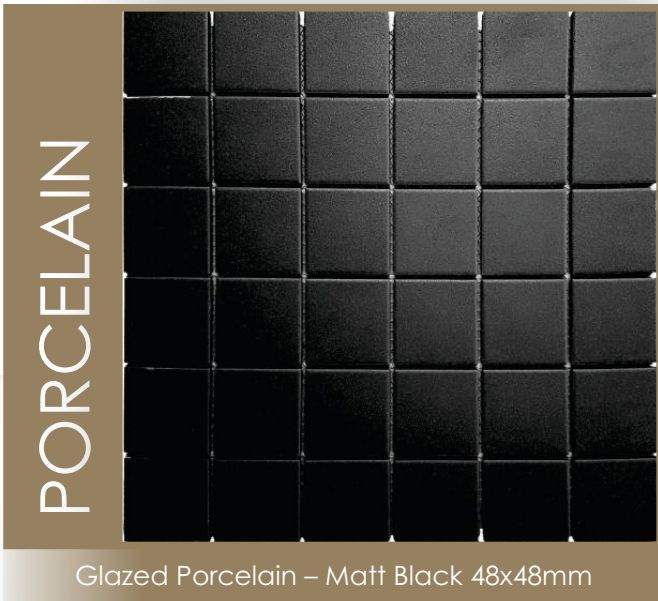

PORCELAIN MOSAICS

48x48mm Glazed Mosaics

Glazed Porcelain – Matt Black 48x48mm