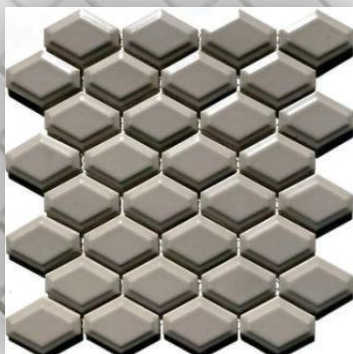

#### Description:

5mm Glazed Porcelain mosaic – Gloss White Recessed Diamond. Suitable for walls, swimming pools and floors that won't get wet. Chip size: 46x60mm. Sheet size: 250x260mm. Sheets/Box 22.