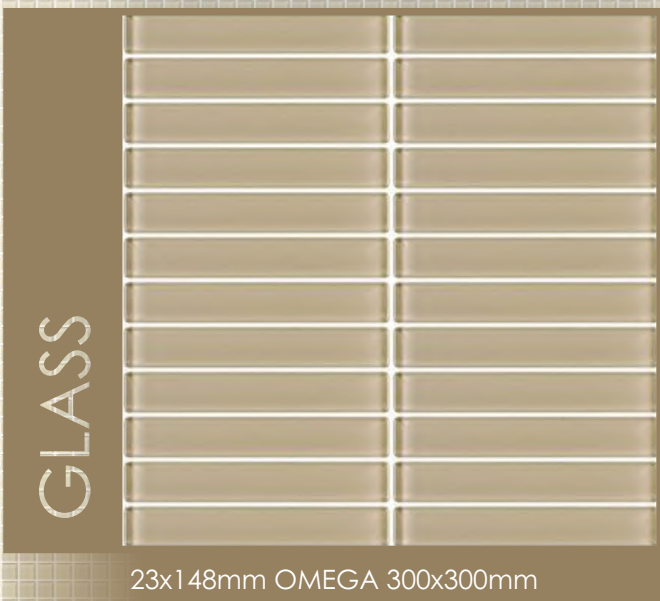

GLASS MOSAICS