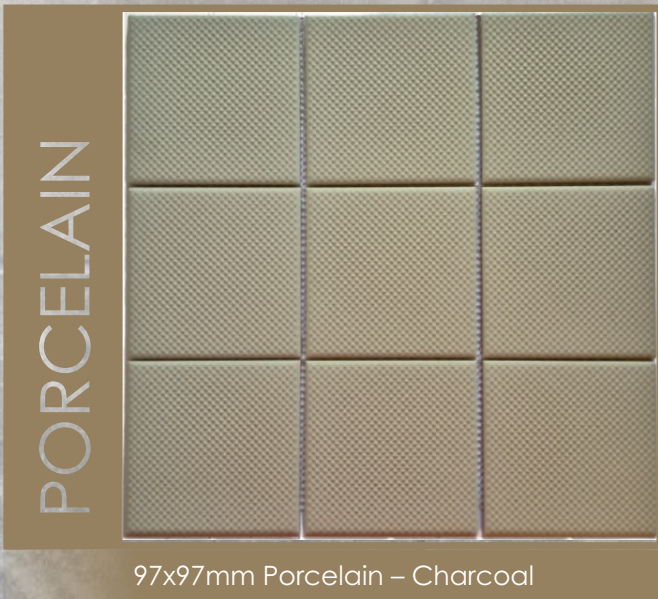

# PORCELAIN MOSAICS

97x97mm Glazed Mosaics & Anti-Slip

97x97mm Porcelain - Black

97x97mm Porcelain - Gloss White

97x97mm Porcelain - Charcoal