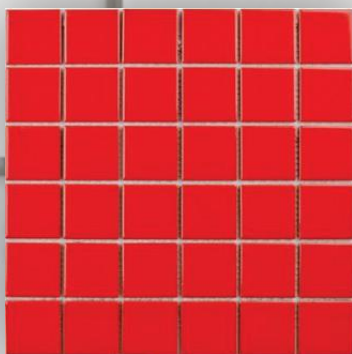

#### Description:

5mm Glazed Porcelain mosaic – Umbria. Suitable for walls, swimming pools and floors that won't get wet. Chip size: 48x48mm. Sheet size: 303x303mm. Sheets/Box: 22.