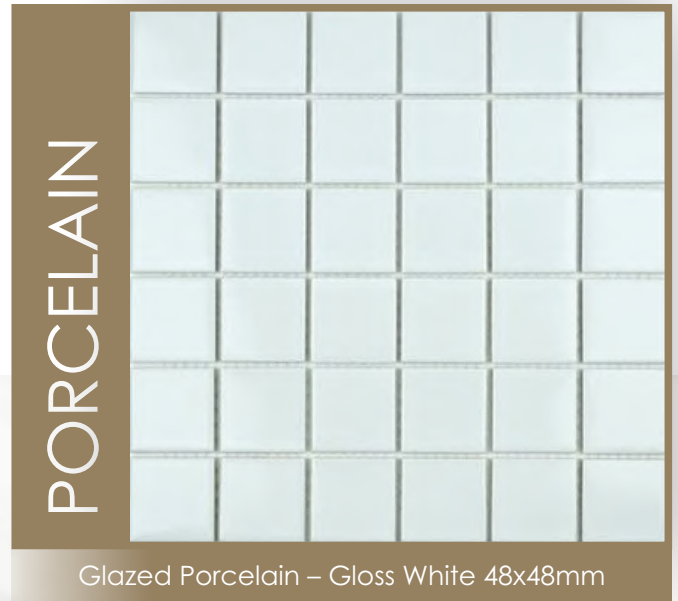

Glazed Porcelain – Gloss White 48x48mm