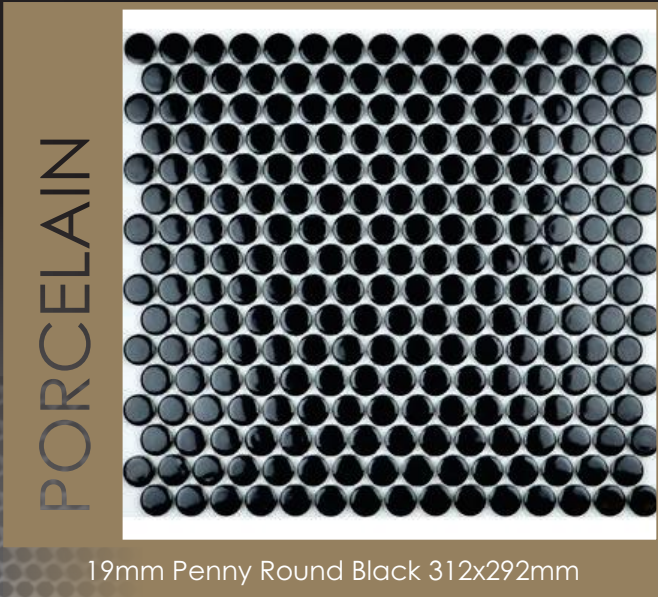

PORCELAIN MOSAICS

19mm Penny Round