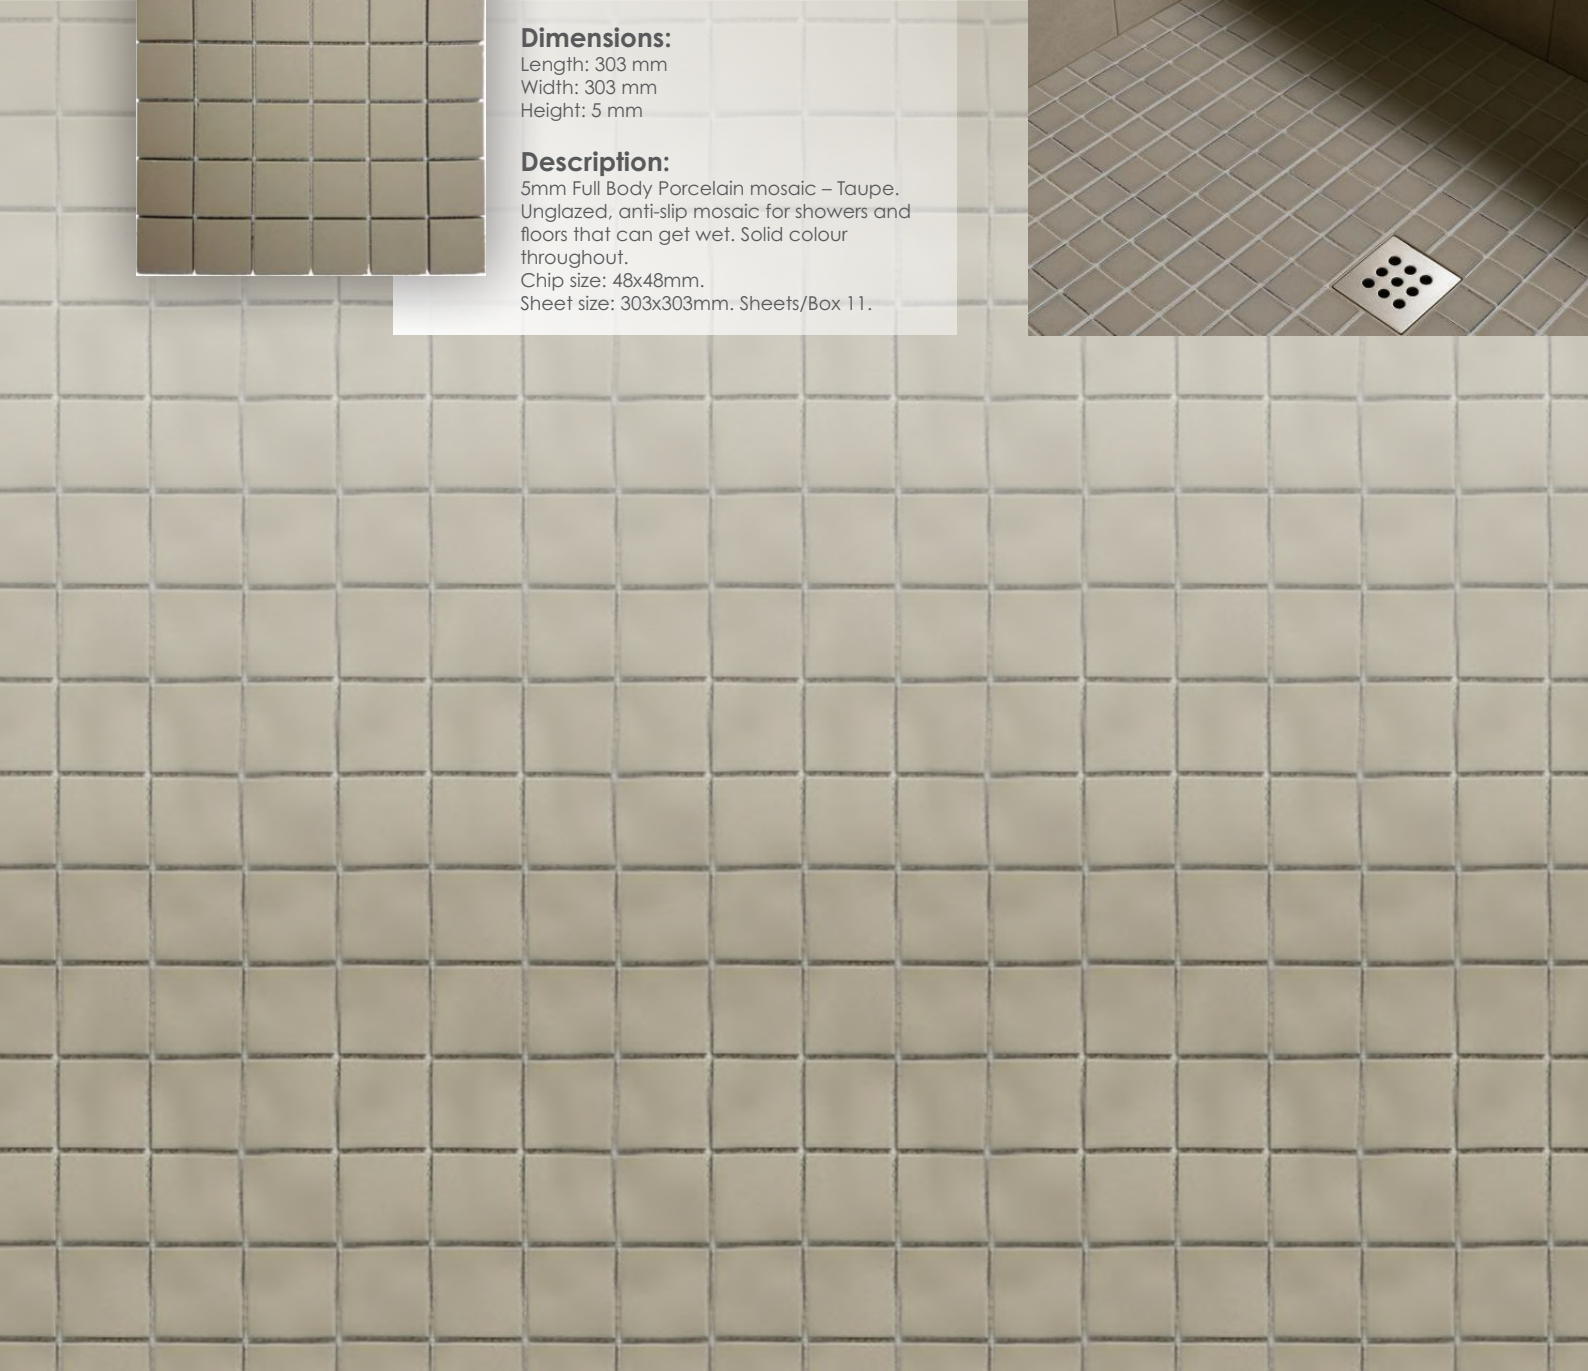

#### Description:

5mm Full Body Porcelain mosaic – Taupe. Unglazed, anti-slip mosaic for showers and floors that can get wet. Solid colour throughout.

Chip size: 48x48mm.

Sheet size: 303x303mm. Sheets/Box 11.