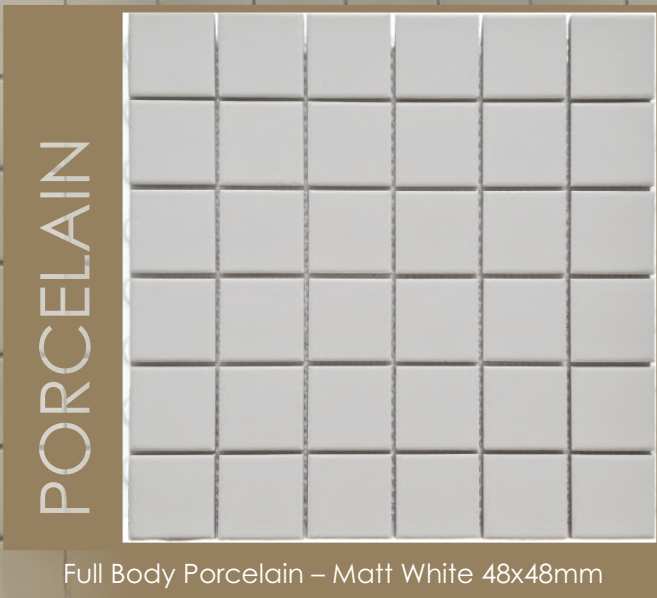

# PORCELAIN MOSAICS

48x48mm Anti-Slip Full body

Full Body Porcelain – Black 48x48mm

Full Body Porcelain – Charcoal 48x48mm

Full Body Porcelain – Ivory 48x48mm

Full Body Porcelain – Light Grey 48x48mm

Full Body Porcelain – Matt White 48x48mm