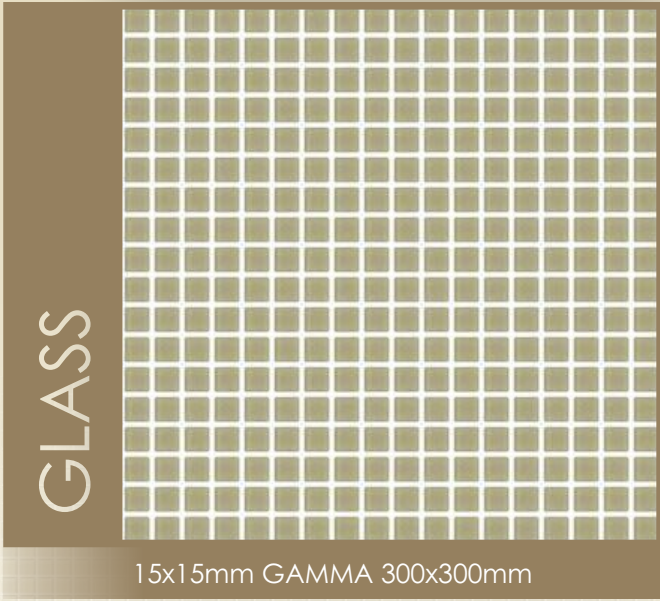

GLASS MOSAICS