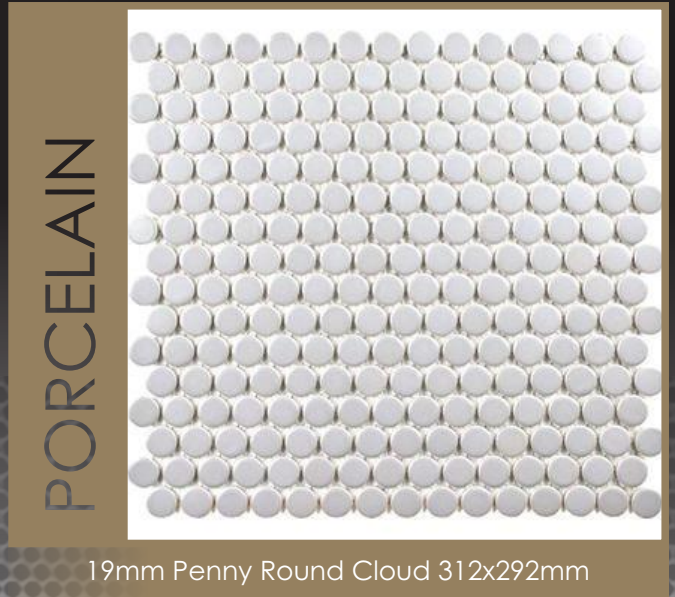

PORCELAIN MOSAICS

19mm Penny Round