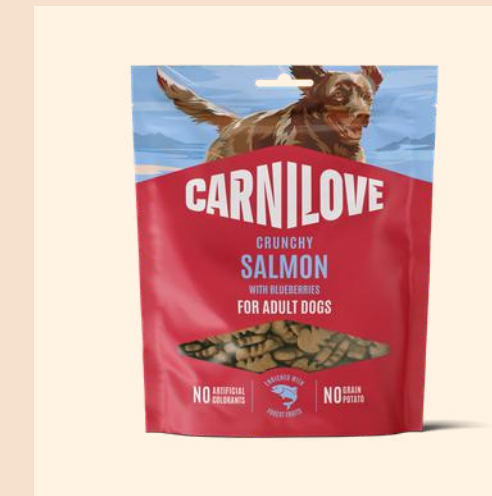

LAMB WITH CRANBERRIES

For Adult Dogs
200g

OSTRICH WITH BLACKBERRIES

For Adult Dogs
200g

WILD BOAR WITH ROSEHIPS

For Adult Dogs
200g

SALMON WITH BLUEBERRIES

For Adult Dogs
200g

MACKEREL WITH RASPBERRIES

For Adult Dogs
200g

NO grain & potato

NO added sugar

NO artificial colorants

SOFT

Tender texture,
high palatability,
easy motivation.

CARNILOVE Soft treats offer a tender, juicy bite with clearly defined animal protein, offering a natural, appealing and easy-to-digest treat.