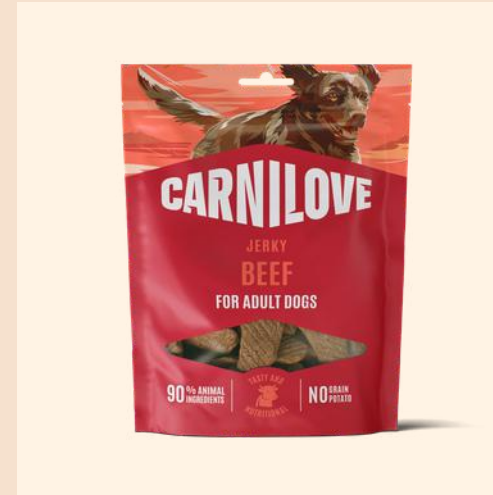

SALMON WITH THYME SMALL BITE

For Adult Dogs
200g

NO grain & potato

NO artificial colorants

JERKY

CARNILOVE Jerky treats offer rich, meaty flavour in chewy, gently dried fillets designed to stimulate your dog's instinctive desire to tear, taste, and enjoy. Made with plenty of high-quality proteins and only essential supportive ingredients, they deliver an exceptional meat-rich reward.

90% of meat

NO grain & potato

NO soy & colourants, GMO

FREEZE-DRIED

CARNILOVE Freeze-Dried treats are the purest form of treating – made from 100% fresh meat & organs, gently freeze-dried to preserve the authentic flavour, aroma and nutritional richness of raw ingredients. This careful process locks in everything dogs love about real meat, creating an ultra-light yet intensely meaty bite.