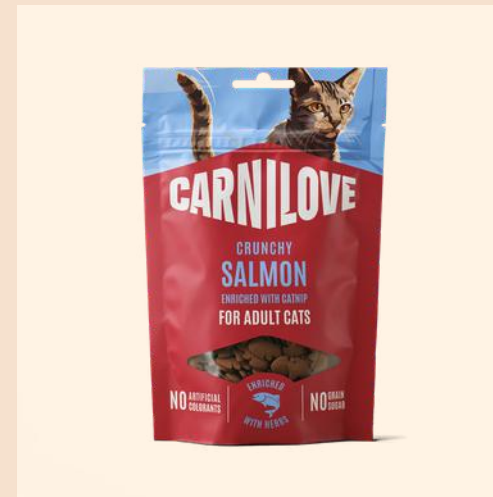

A treat should be more than a reward – it should be a moment of genuine enjoyment that helps ignite a cat's true spirit.

CRUNCHY TREATS

Natural texture.
Crisp bite.
Simple pleasure.

CARNILOVE crunchy treats combine a crisp, satisfying bite with high-quality animal protein and carefully selected ingredients that fully align with a cat's natural dietary needs. Each oven-baked treat delivers a simple, grain-free reward, enriched with berries and catnip for added flavour and functional plant compounds. Ideal for everyday treating, playful moments, or adding a little extra variety to the day.

DUCK ENRICHED WITH RASPBERRIES

For Adult Cats
50g

LAMB ENRICHED WITH BLACKBERRIES

For Adult Cats
50g

SALMON ENRICHED WITH CATNIP

For Adult Cats
50g

NO grain & potato

NO added sugar

NO artificial colorants

SOFT TREATS

Tender bites for gentle moments.

Soft, aromatic, and easy to chew, CARNILOVE semi-moist treats are ideal for gentle everyday feeding by hand. Made with selected animal proteins for meaty flavour, and enriched with berries or catnip to add natural variety and functional plant ingredients.