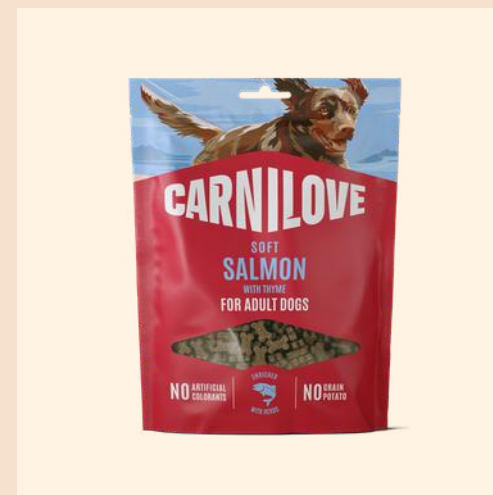

DUCK ENRICHED WITH ROSEMARY

For Adult Dogs
200g

QUAIL ENRICHED WITH OREGANO

For Adult Dogs
200g

SARDINES ENRICHED WITH WILD GARLIC

For Adult Dogs
200g

TROUT ENRICHED WITH DILL

For Adult Dogs
200g

SALMON WITH THYME SMALL BITE

For Adult Dogs
200g

NO grain & potato

NO artificial colorants

JERKY

CARNILOVE Jerky treats offer rich, meaty flavour in chewy, gently dried fillets designed to stimulate your dog's instinctive desire to tear, taste, and enjoy. Made with plenty of high-quality proteins and only essential supportive ingredients, they deliver an exceptional meat-rich reward.