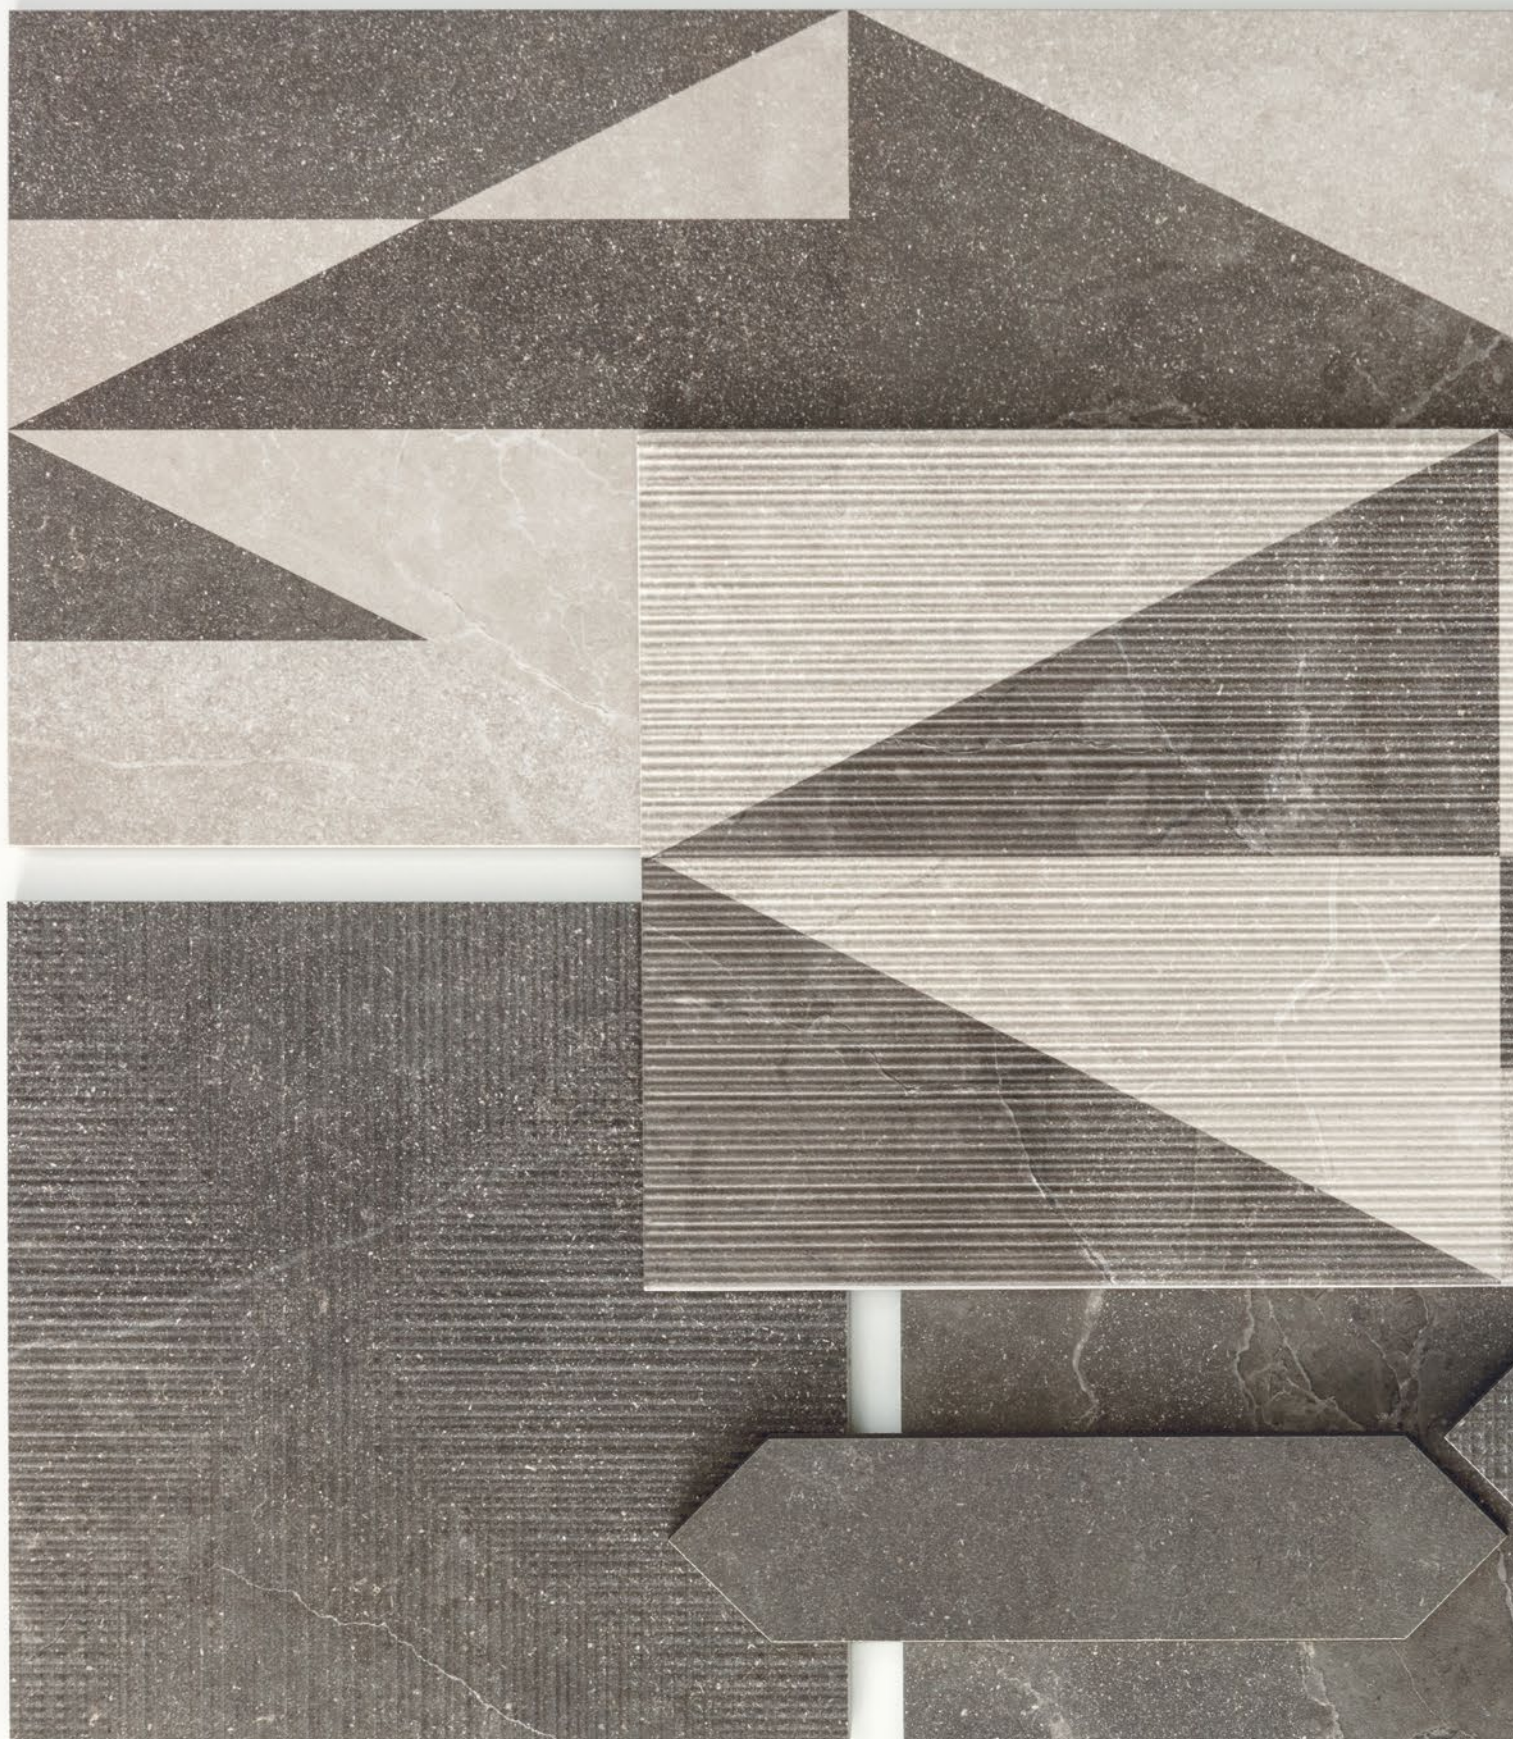

DECORI MATERICI

TACTILE DECORS