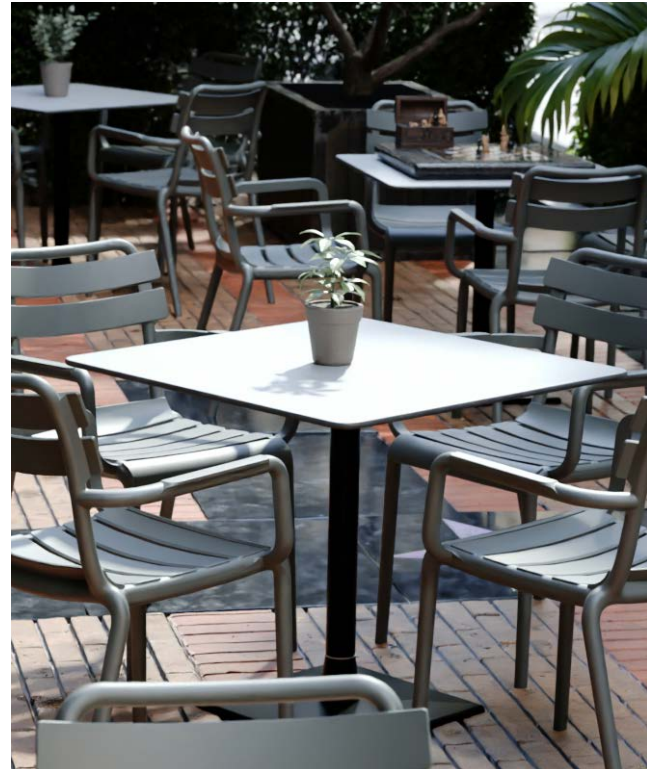

TISCHPLATTE **COMPACT SLIM A**

AUF EINEN BLICK:

- Trendtipp: **abgerundete Ecken**
- **Pflegeleichte Oberfläche** aus hochverdichteten Schichtstoff HPL
- **UV-beständig & schlagfest**
- Entspricht in ihrer Widerstandsfähigkeit dem Material der **DIN EN 438** für Küchenplatten

Material	HPL
Nutzschicht	Laminat
Oberfläche	Miniperlstruktur
Platten-/Kantenstärke (mm)	12
Einsatzbereich	Indoor | Outdoor