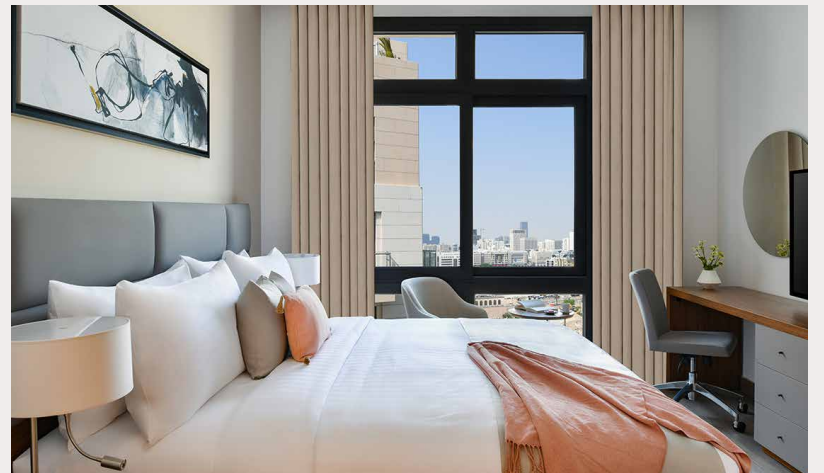

### LUXURY HOTEL

Six Senses Bosphorus Hotel located in one of the most prestigious areas of Istanbul, Sariyer, has been designed with the exclusively manufactured products of Lazzoni!

The renovation of this glorious mansion is made delicately to stay true to its original features. The fabrics, lighting articles, and accessories are carefully selected to maintain the historical atmosphere of the place while adding contemporary details.