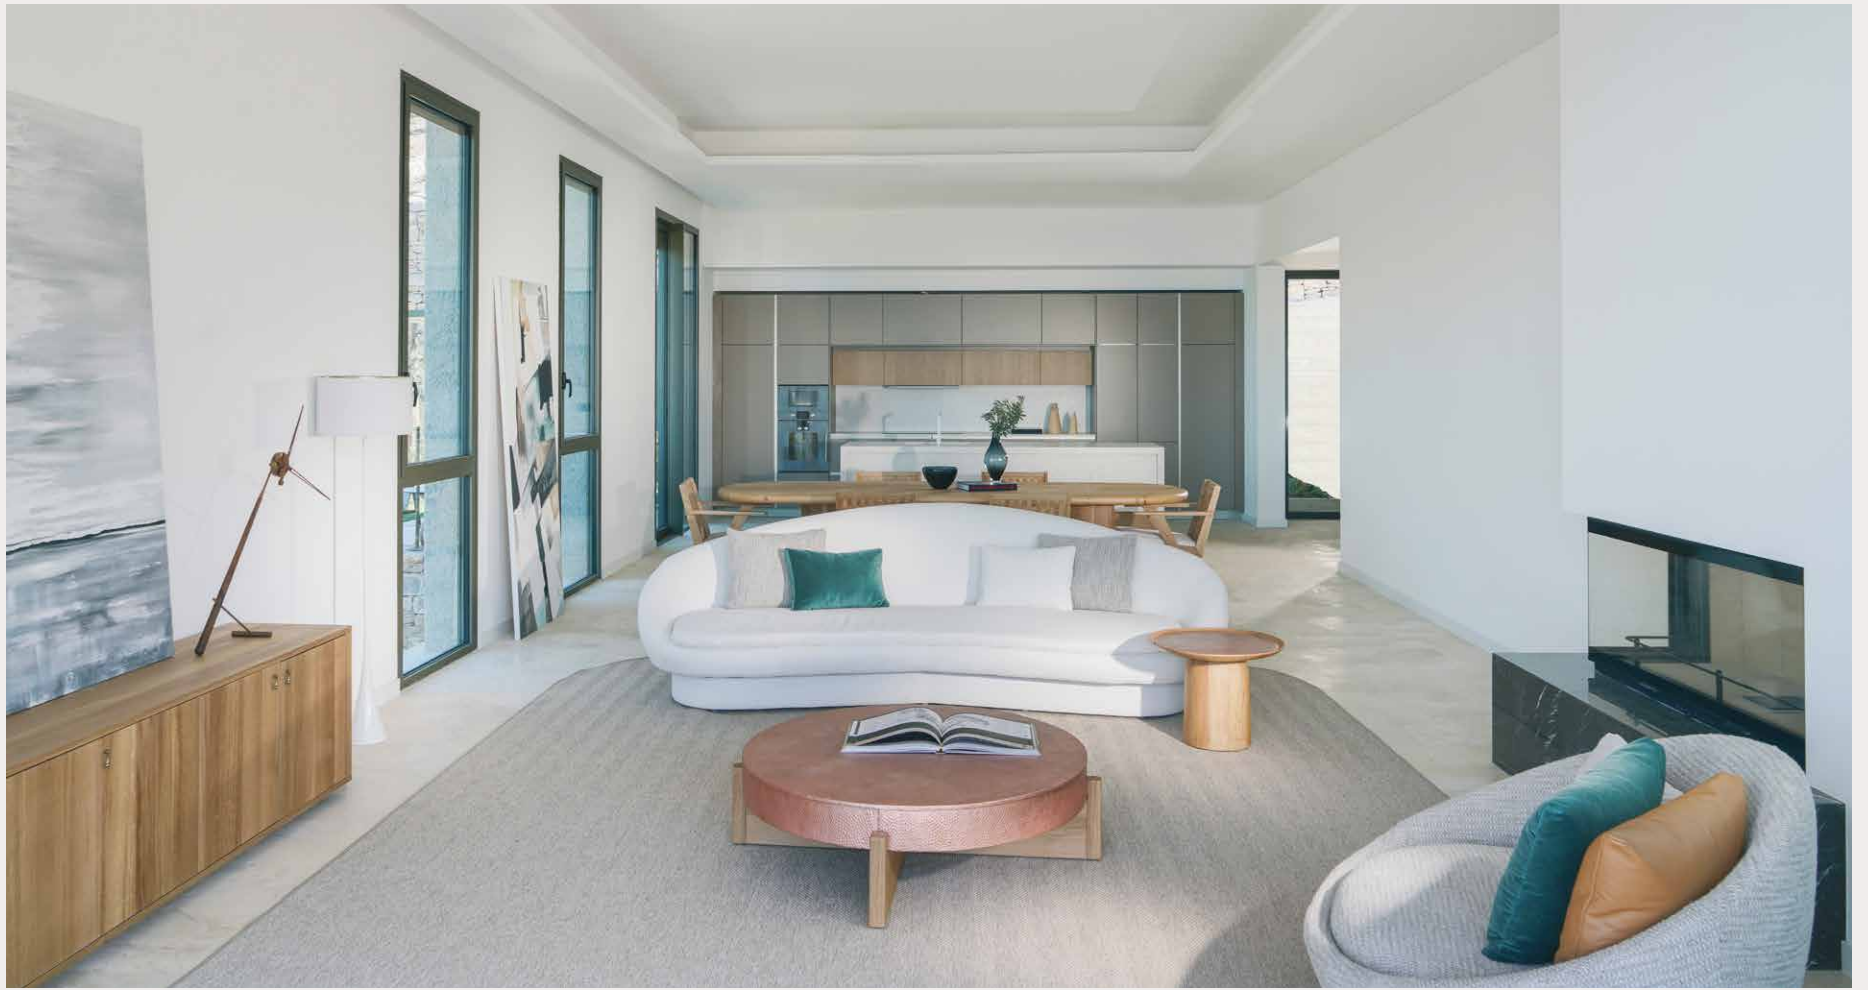

West Chin and Jennifer Post created interiors that both highlight Hadid's work and, in a sense, soften it for everyday living. Furnished with Lazzoni Momy sectional sofa and Olivia bed.

### CENTRAL PARK VIEW APARTMENT, NEW YORK

For this project, Lazzoni introduces its never-before-seen articles that are exclusively customized for the residence. The latest modules of Milda Modular sofa make their grand debut in this project, offering modern solutions for large gatherings. Overall spaciousness of the Grand Salon is followed with light-colored upholstery in seating modules while adding a vibrant element with burnt orange of Arte accent chairs. Floor-to-ceiling windows maximize the views and light in the residence that is enhanced with the elegant harmony of reflective and transparent surfaces in table units. The delicate-cut ceramic dining table takes the spotlight in the living area that is accompanied by the soon-to-be-released glass accent and coffee tables.