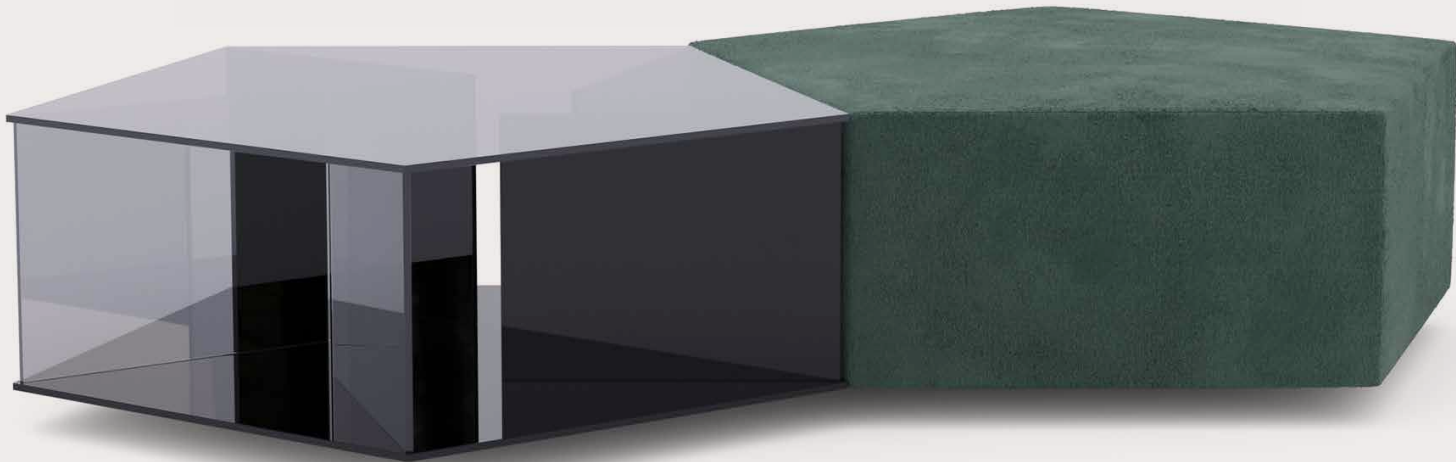

sustainability in
golden ratio