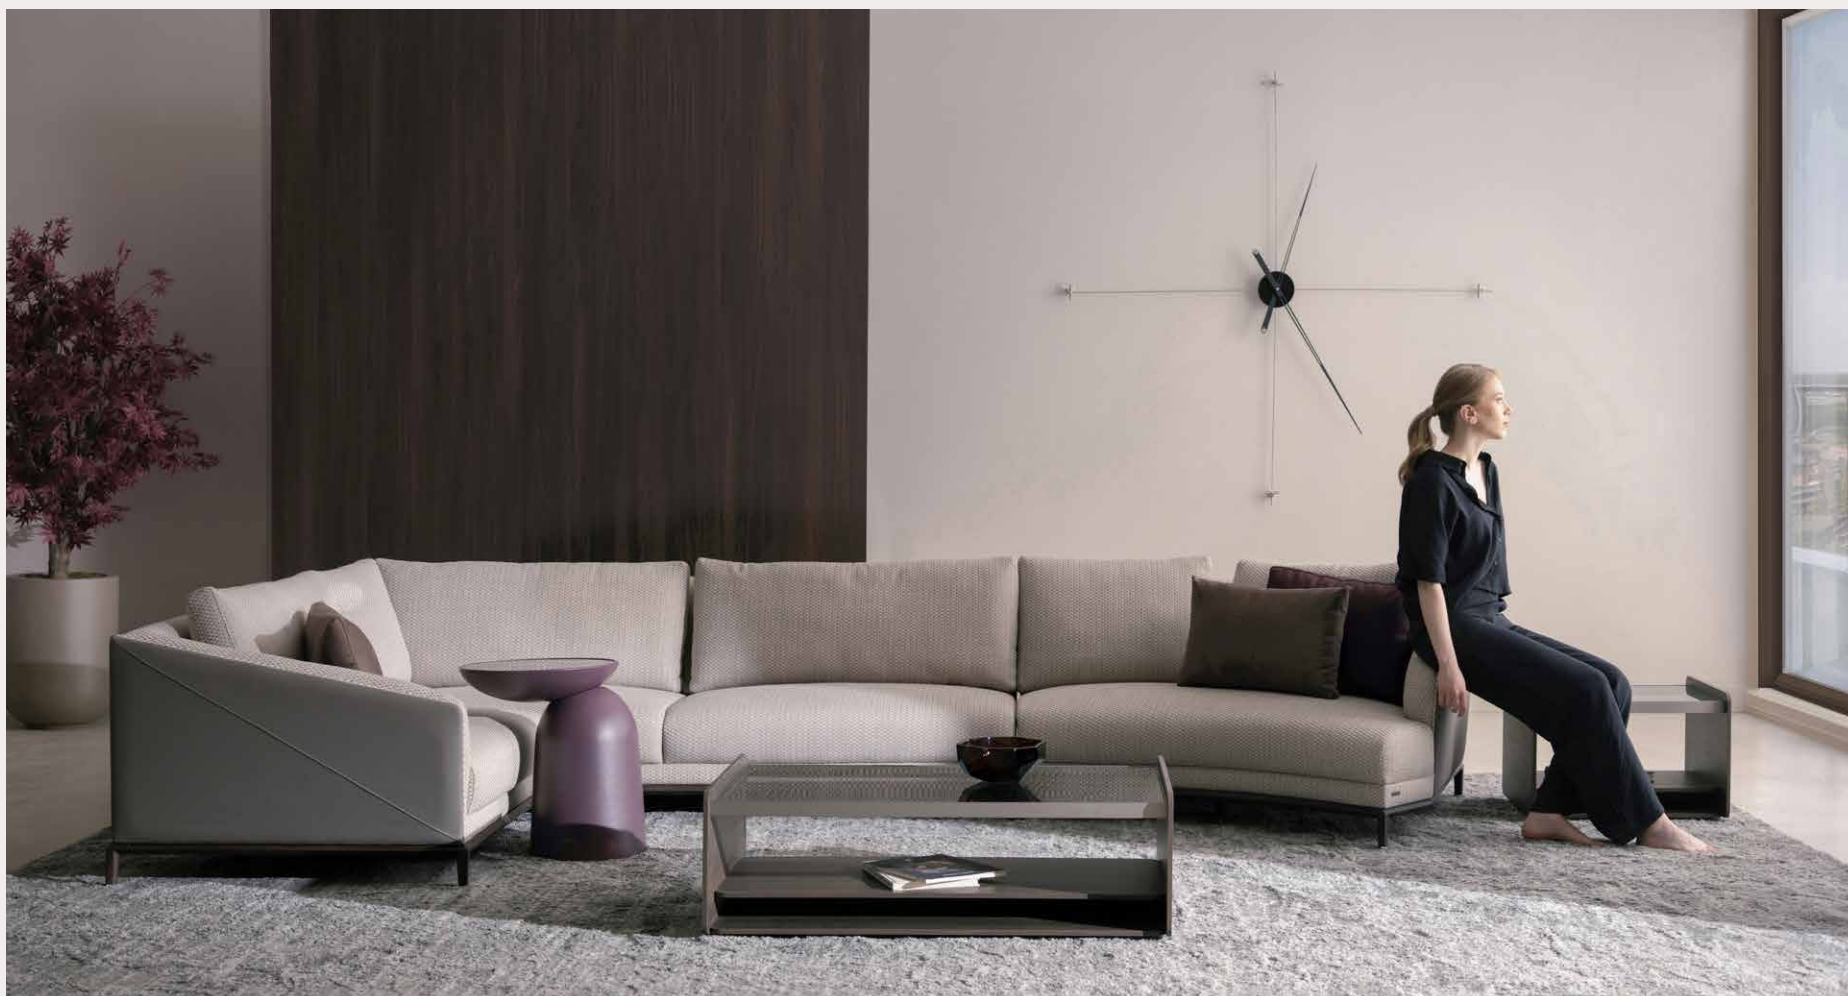

CrossWise Metal Webbing

Invented exclusively by Lazzoni Design team, metal webbing is one of the latest methods that replace traditional electric webbing. The CrossWise webbing enhances foam quality while making it more durable and long-lasting.