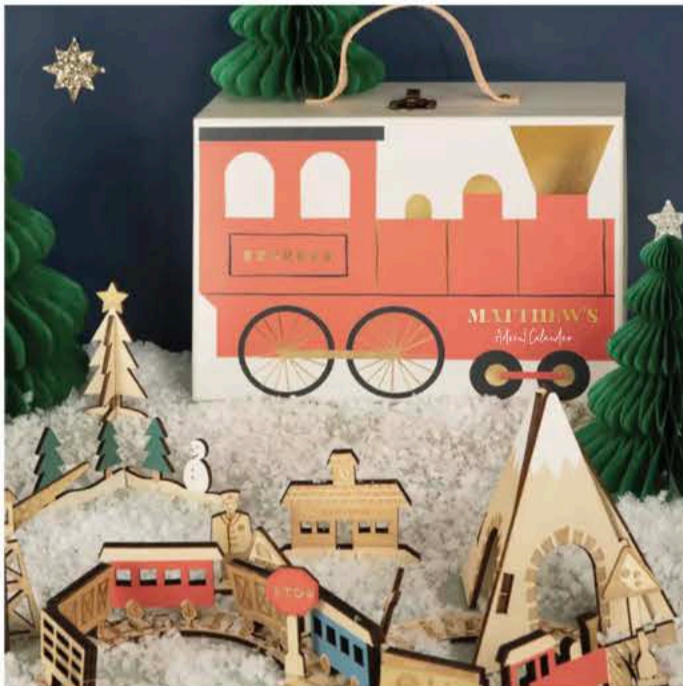

WOODEN RAILWAY SET ADVENT CALENDAR - £44.95