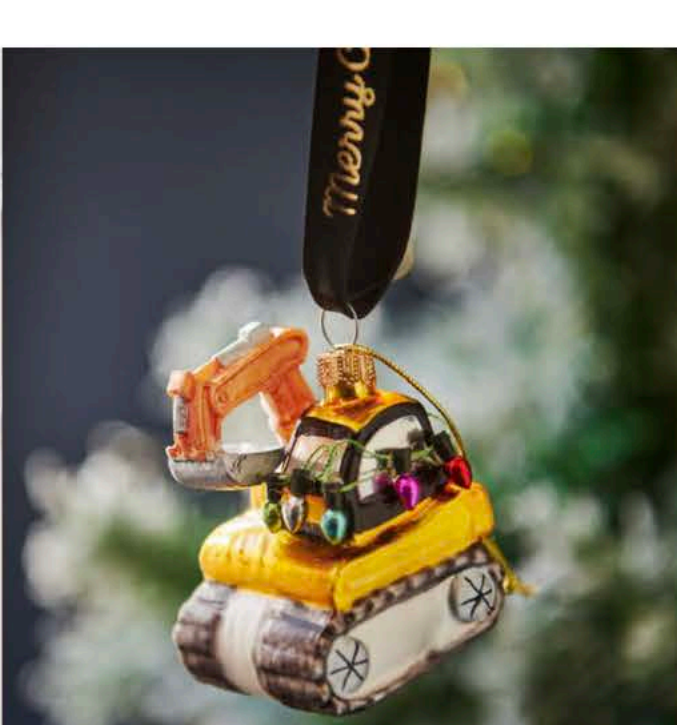

GOLDEN DIGGER CHRISTMAS BAUBLE - £13.95