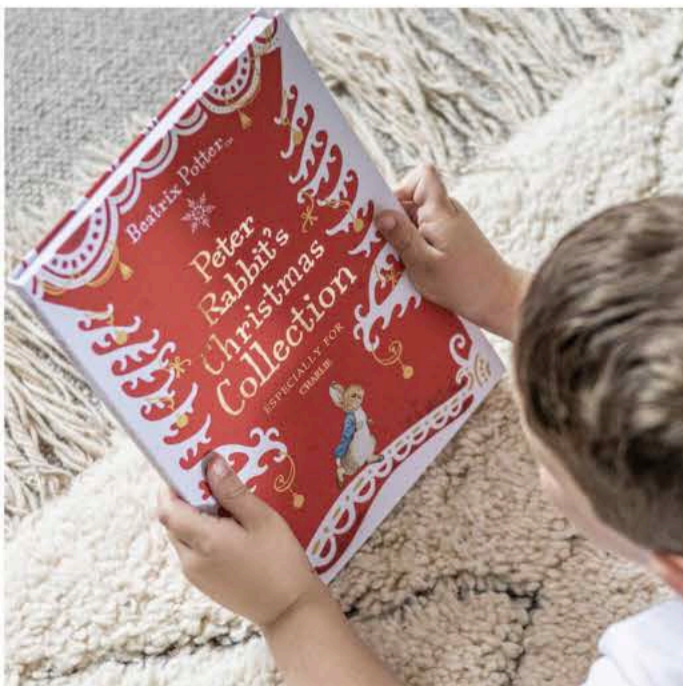

PERSONALISED PETER RABBIT CHRISTMAS COLLECTION - £44.95