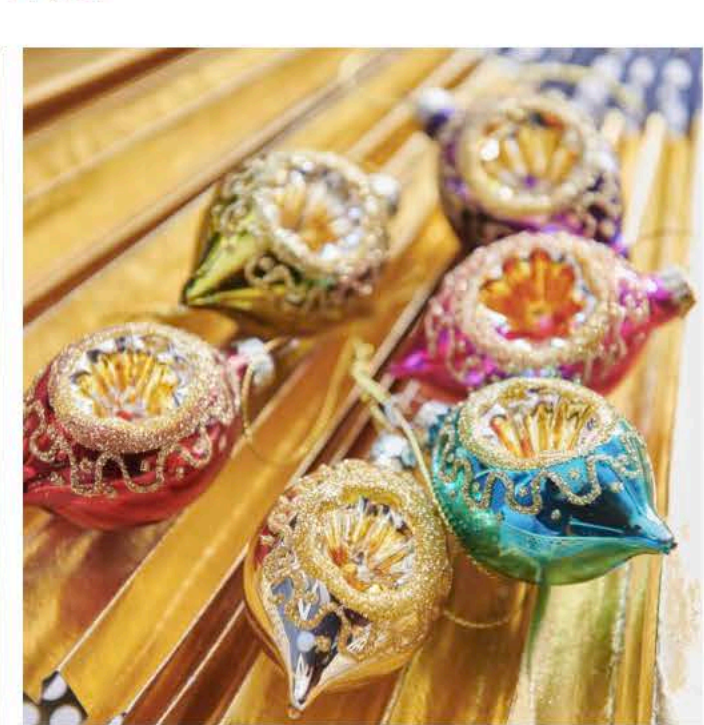

SET OF SIX VINTAGE STYLE GLASS BAUBLES - £27.95