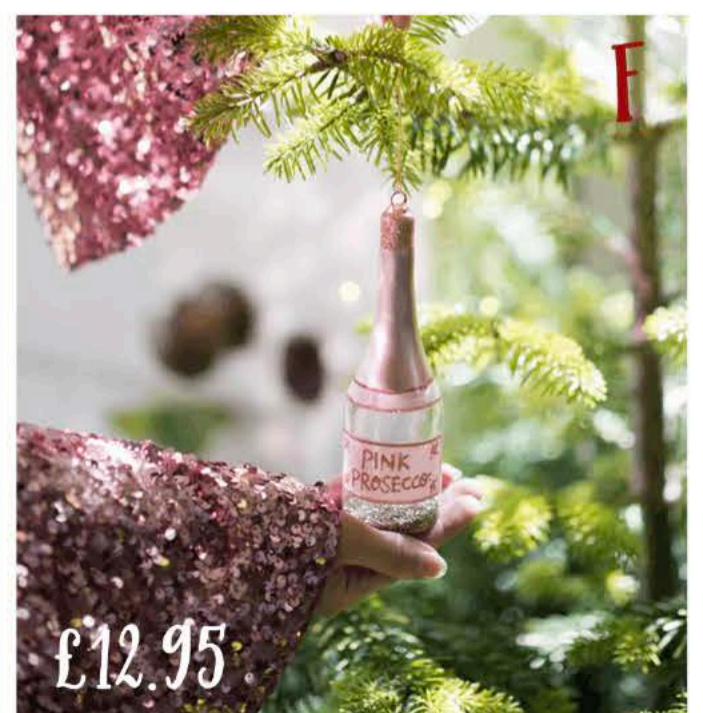

GIFTS FOR THE GIRL GANG

Keeping your toes warm

Yummy!

PRODUCT A : FLAVOURED GIN FILLED GIANT ADVENT CRACKER - £160.00 B : SPARKLE SEQUIN SLIPPERS HAMPER - £35.95
C : PERSONALISED CHRISTMAS CAKE TIN - £14.95 D : HAND PAINTED CHRISTMAS GIN GLASS - £14.95
E : ROSE PROSECCO AND PEARL CHOCOLATE GIFT - £22.95 F : PINK PROSECCO SPARKLE CHRISTMAS DECORATION - £12.95