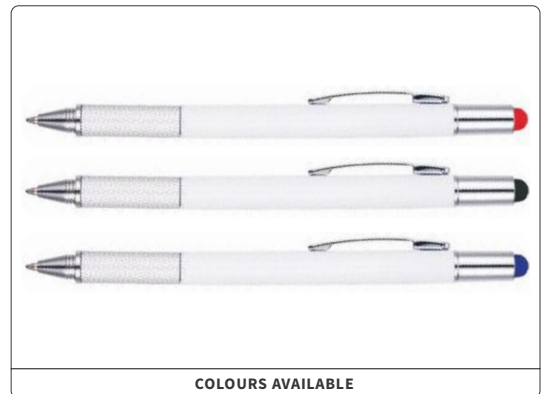

500/£0.94 1000/£0.87 2500/£0.84