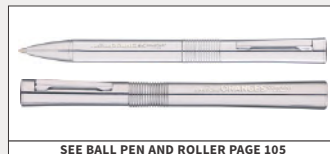

SATURN SET.

HI-CHROME BALL PEN AND ROLLER

Hi-Chrome ball pen & rollerball packed in the Deluxe gift box. Price is for the same 1 position engrave to both pens.

Product Size: 174 x 67 x 37mm
Branding Area: 35 x 6.5mm
Ink Colour: Black

100/£12.91 250/£12.20 500/£11.75