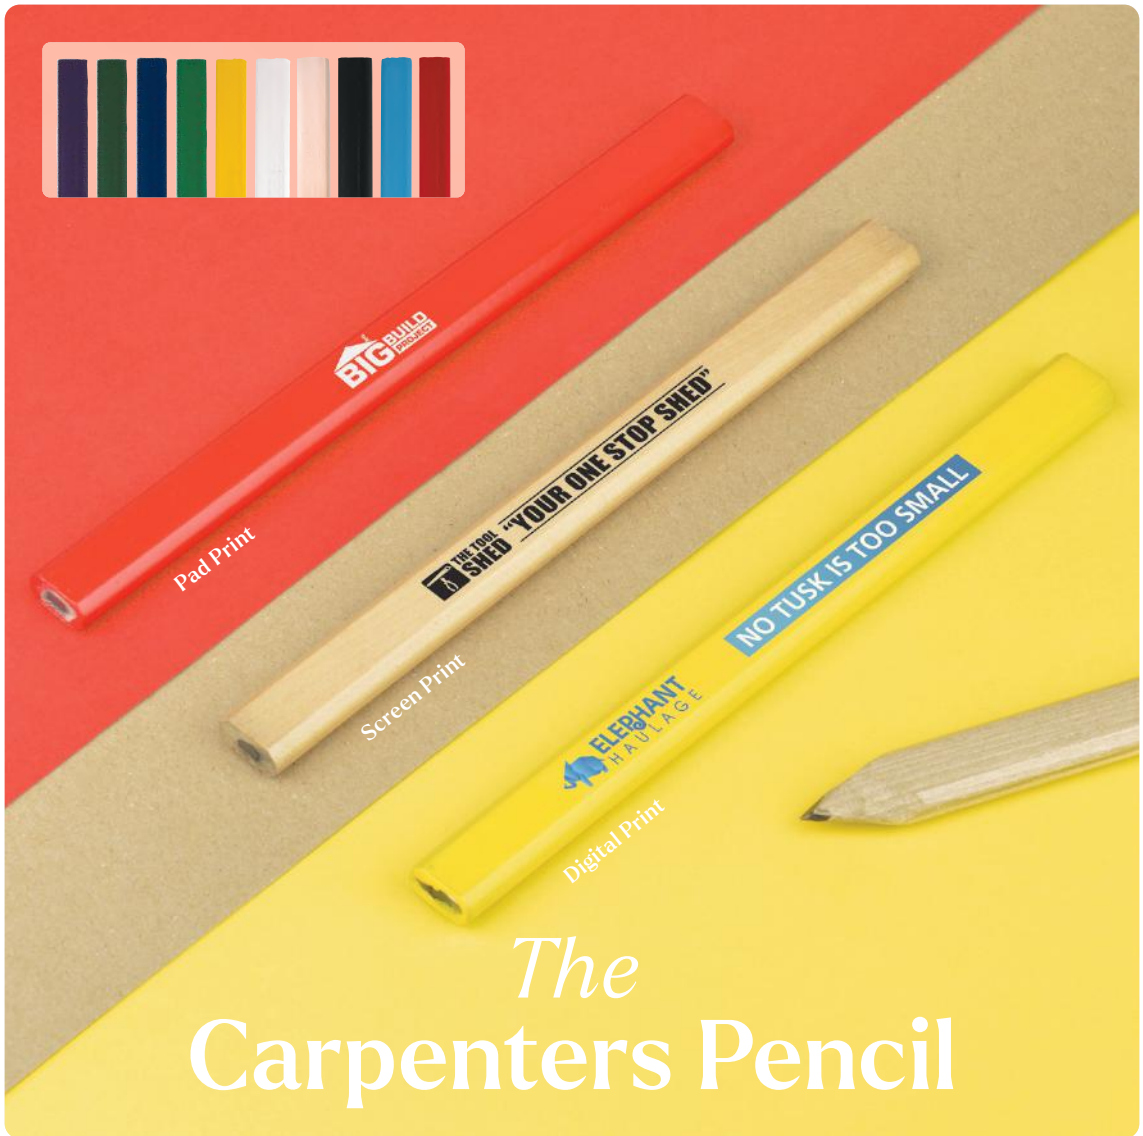

The Carpenters Pencil

TPCPN3010. CARPENTERS PAD PRINT

The traditional octagonal carpenters or joiners pencil is made from FSC wood and offered in a range of colours. Supplied unsharpened. Price is for pad printing.

Product Size: 178 x 15 x 4mm	Print Area: 50 x 9mm
Ink Colour: HB Pencil	
Weight: 11 Grams	

500/£0.54 1000/£0.40 2500/£0.35

TPCPN3010. CARPENTERS SCREEN PRINT

The traditional octagonal carpenters or joiners pencil is made from FSC wood and offered in a range of colours. Supplied unsharpened. Price is for screen printing.

Product Size: 178 x 15 x 4mm	Print Area: 130 x 9mm
Ink Colour: HB Pencil	
Weight: 11 Grams	

500/£0.54 1000/£0.50 2500/£0.46

TPCPN3010. CARPENTERS DIGITAL PRINT

The traditional octagonal carpenters or joiners pencil is made from FSC wood and offered in a range of colours. Supplied unsharpened. Price is for digital printing.

Product Size: 178 x 15 x 4mm	Print Area: 160 x 9mm
Ink Colour: HB Pencil	
Weight: 11 Grams	

500/£0.86 1000/£0.76 2500/£0.66