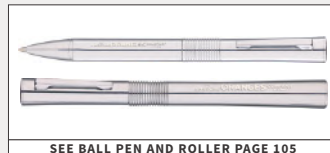

JUPITER SET.

HI-CHROME BALL PEN AND ROLLER

Hi-Line gift box containing the Hi-Chrome ball pen and roller pen. Price is for the same 1 position engrave to both pens.

Product Size: 179 x 63 x 41mm
Branding Area: 35 x 6.5mm
Ink Colour: Black

100/£13.53 250/£12.82 500/£12.37