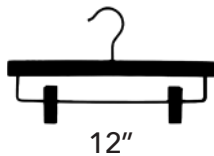

pant - skirt
100 /carton

Item Number	Hanger Finish	Hardware Finish
21216BRC	Low gloss Black	Brushed Chrome
20014RC	Low gloss Natural	Brushed Chrome
20114RC	Low gloss White	Brushed Chrome
20214RC	Low gloss Black	Brushed Chrome
20314RC	Mahogany	Brushed Chrome
20414RC	High gloss Black	Bright Chrome
20514RC	High gloss White	Bright Chrome
20614RC	Low gloss Beech	Burshed Chrome
20714RC	Low gloss Espresso	Gunmetal
20814RC	Matte Black Rubber coated	Brushed Chrome
20914RC	Low gloss Whitewash	Brushed Chrome
21514RC	Raw finish	Gunmetal
29914RC	Low gloss Greywash	Brushed Chrome
211214BRC	Low gloss Black	Black
20414RCGH	High gloss Black	Gold
20514RCGH	High gloss White	Gold
21414RC (50 /carton)	Low gloss Bamboo	Bright Chrome
21012RC	Low gloss Natural	Brushed Chrome
2112RC	Low gloss White	Brushed Chrome
20210	Low gloss Black	Brushed Chrome
20310	Mahogany	Brushed Chrome
21014PB	Low gloss Natural	Brushed Chrome
21114PB	Low gloss White	Brushed Chrome
21214PB	Low gloss Black	Brushed Chrome
21314PB	Mahogany	Brushed Chrome