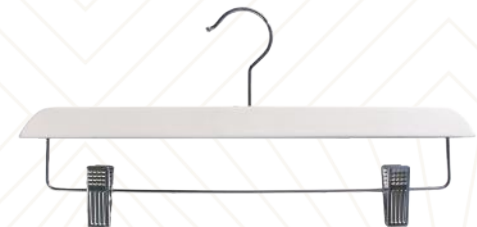

CLASSIC

contemporary

The flat-bodied contemporary hangers feature softly sloped arms both with and without deep notches. The line consists of two versions of the suit hangers. A pant bar or euroclip version allow for easy coordination of looks.

notches

The contemporary shirt /dress hanger features notches for holding all types of straps securely.