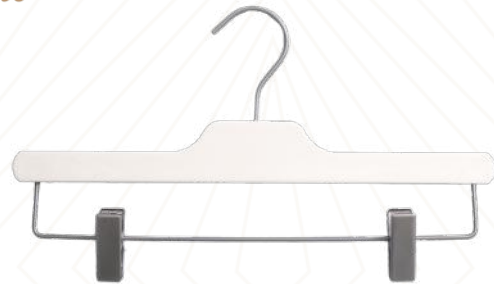

imprinting

Large hanger heads make the Slimline series great for branding.

Equinox wood

Equinox wood hangers, like their acrylic cousins, have sharp details, such as angular notched arms and clean cut-end hooks. The clean lines, simple finishes and somewhat minimalist design of these hangers work well in tight spaces.

The Equinox is one of our best hangers for branding, as it offers a large imprint area.

natural

espresso

high gloss white

high gloss black

BRIDAL WOMEN | WOOD

elegant

classic

luxurious

wood bridal hangers

Newly developed for the bridal industry, these hangers were designed to support all weights of bridal gowns.

They are classic in shape and colors and feature reinforced, heavy-duty hooks. The graceful wood bridal line offers an elegant luxe alternative to outdated and inexpensive plastic hangers for a high-end bridal aesthetic.