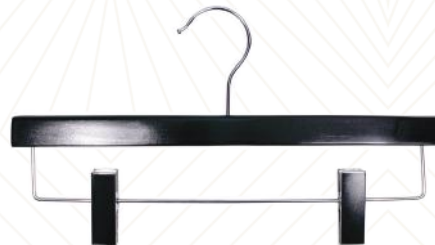

Modern and polished, these wood hangers in glossy black or white finishes with bright chrome hardware are solid, high-quality and ideal for a contemporary space.

signature wood hangers

The Signature is a departure from a traditional hanger shape, and an excellent choice for women's wear. The design has a slightly smaller width, a curvier, more feminine profile and sculpted notches.