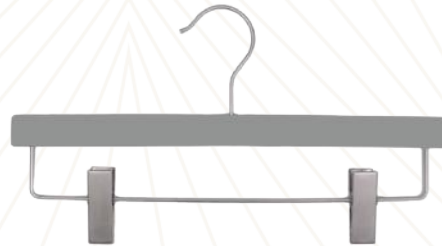

Pair fitness mannequins in matte white or grey with garments. Body forms in action, stretching, or yoga poses, are an effective way to bring dimensionality to clothing.