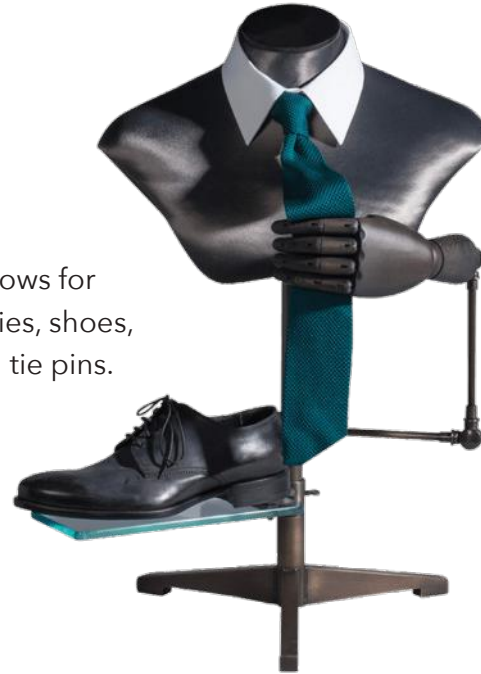

MENSWEAR

standard executive

The standard executive is a 17½" wide hanger with a ball-end hook and a concave body. This is a traditional menswear hanger, available in four finishes.

body forms & valet displays

A coat or half body form provides dimensional display for menswear. Adjustable heights allow for optimum visual appeal, versatility for garment length, and perfect sight lines.

A butler display allows for accessory pairing of ties, shoes, gloves, watches and tie pins.