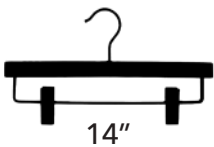

pant - skirt
100 /carton

Item Number	Hanger Finish	Hardware Finish
21216BRC	Low gloss Black	Brushed Chrome
20014RC	Low gloss Natural	Brushed Chrome
20114RC	Low gloss White	Brushed Chrome
20214RC	Low gloss Black	Brushed Chrome
20314RC	Mahogany	Brushed Chrome
20414RC	High gloss Black	Bright Chrome
20514RC	High gloss White	Bright Chrome
20614RC	Low gloss Beech	Burshed Chrome
20714RC	Low gloss Espresso	Gunmetal
20814RC	Matte Black Rubber coated	Brushed Chrome
20914RC	Low gloss Whitewash	Brushed Chrome
21514RC	Raw finish	Gunmetal
29914RC	Low gloss Greywash	Brushed Chrome
211214BRC	Low gloss Black	Black
20414RCGH	High gloss Black	Gold
20514RCGH	High gloss White	Gold
21414RC (50 /carton)	Low gloss Bamboo	Bright Chrome
21012RC	Low gloss Natural	Brushed Chrome
2112RC	Low gloss White	Brushed Chrome
20210	Low gloss Black	Brushed Chrome
20310	Mahogany	Brushed Chrome
21014PB	Low gloss Natural	Brushed Chrome
21114PB	Low gloss White	Brushed Chrome
21214PB	Low gloss Black	Brushed Chrome
21314PB	Mahogany	Brushed Chrome