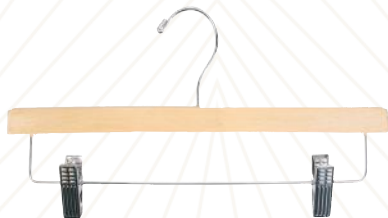

Developed for professional retail environments, this line offers a collection of fixtures like outriggers, 4-ways, rounders, tables, racks and more.

traditional styles

These are the most traditional wood hangers in our series. The line offers a loop back hook, traditional body shapes and pant clips. Wide open hooks in polished chrome make for an attractive and functional hanger.

natural

white

black

*loop back
hook*

product
SPECIFICATIONS

HANGERS

NAHANCO line

SlimLine