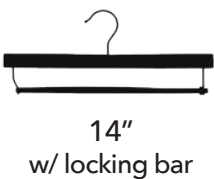

pant - skirt
100 /carton

Item Number	Hanger Finish	Hardware Finish
21216BRC	Low gloss Black	Brushed Chrome
20014RC	Low gloss Natural	Brushed Chrome
20114RC	Low gloss White	Brushed Chrome
20214RC	Low gloss Black	Brushed Chrome
20314RC	Mahogany	Brushed Chrome
20414RC	High gloss Black	Bright Chrome
20514RC	High gloss White	Bright Chrome
20614RC	Low gloss Beech	Burshed Chrome
20714RC	Low gloss Espresso	Gunmetal
20814RC	Matte Black Rubber coated	Brushed Chrome
20914RC	Low gloss Whitewash	Brushed Chrome
21514RC	Raw finish	Gunmetal
29914RC	Low gloss Greywash	Brushed Chrome
211214BRC	Low gloss Black	Black
20414RCGH	High gloss Black	Gold
20514RCGH	High gloss White	Gold
21414RC (50 /carton)	Low gloss Bamboo	Bright Chrome
21012RC	Low gloss Natural	Brushed Chrome
2112RC	Low gloss White	Brushed Chrome
20210	Low gloss Black	Brushed Chrome
20310	Mahogany	Brushed Chrome
21014PB	Low gloss Natural	Brushed Chrome
21114PB	Low gloss White	Brushed Chrome
21214PB	Low gloss Black	Brushed Chrome
21314PB	Mahogany	Brushed Chrome