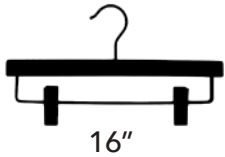

pant - skirt
100 /carton

Item Number	Hanger Finish	Hardware Finish
21216BRC	Low gloss Black	Brushed Chrome
20014RC	Low gloss Natural	Brushed Chrome
20114RC	Low gloss White	Brushed Chrome
20214RC	Low gloss Black	Brushed Chrome
20314RC	Mahogany	Brushed Chrome
20414RC	High gloss Black	Bright Chrome
20514RC	High gloss White	Bright Chrome
20614RC	Low gloss Beech	Burshed Chrome
20714RC	Low gloss Espresso	Gunmetal
20814RC	Matte Black Rubber coated	Brushed Chrome
20914RC	Low gloss Whitewash	Brushed Chrome
21514RC	Raw finish	Gunmetal
29914RC	Low gloss Greywash	Brushed Chrome
211214BRC	Low gloss Black	Black
20414RCGH	High gloss Black	Gold
20514RCGH	High gloss White	Gold
21414RC (50 /carton)	Low gloss Bamboo	Bright Chrome
21012RC	Low gloss Natural	Brushed Chrome
2112RC	Low gloss White	Brushed Chrome
20210	Low gloss Black	Brushed Chrome
20310	Mahogany	Brushed Chrome
21014PB	Low gloss Natural	Brushed Chrome
21114PB	Low gloss White	Brushed Chrome
21214PB	Low gloss Black	Brushed Chrome
21314PB	Mahogany	Brushed Chrome