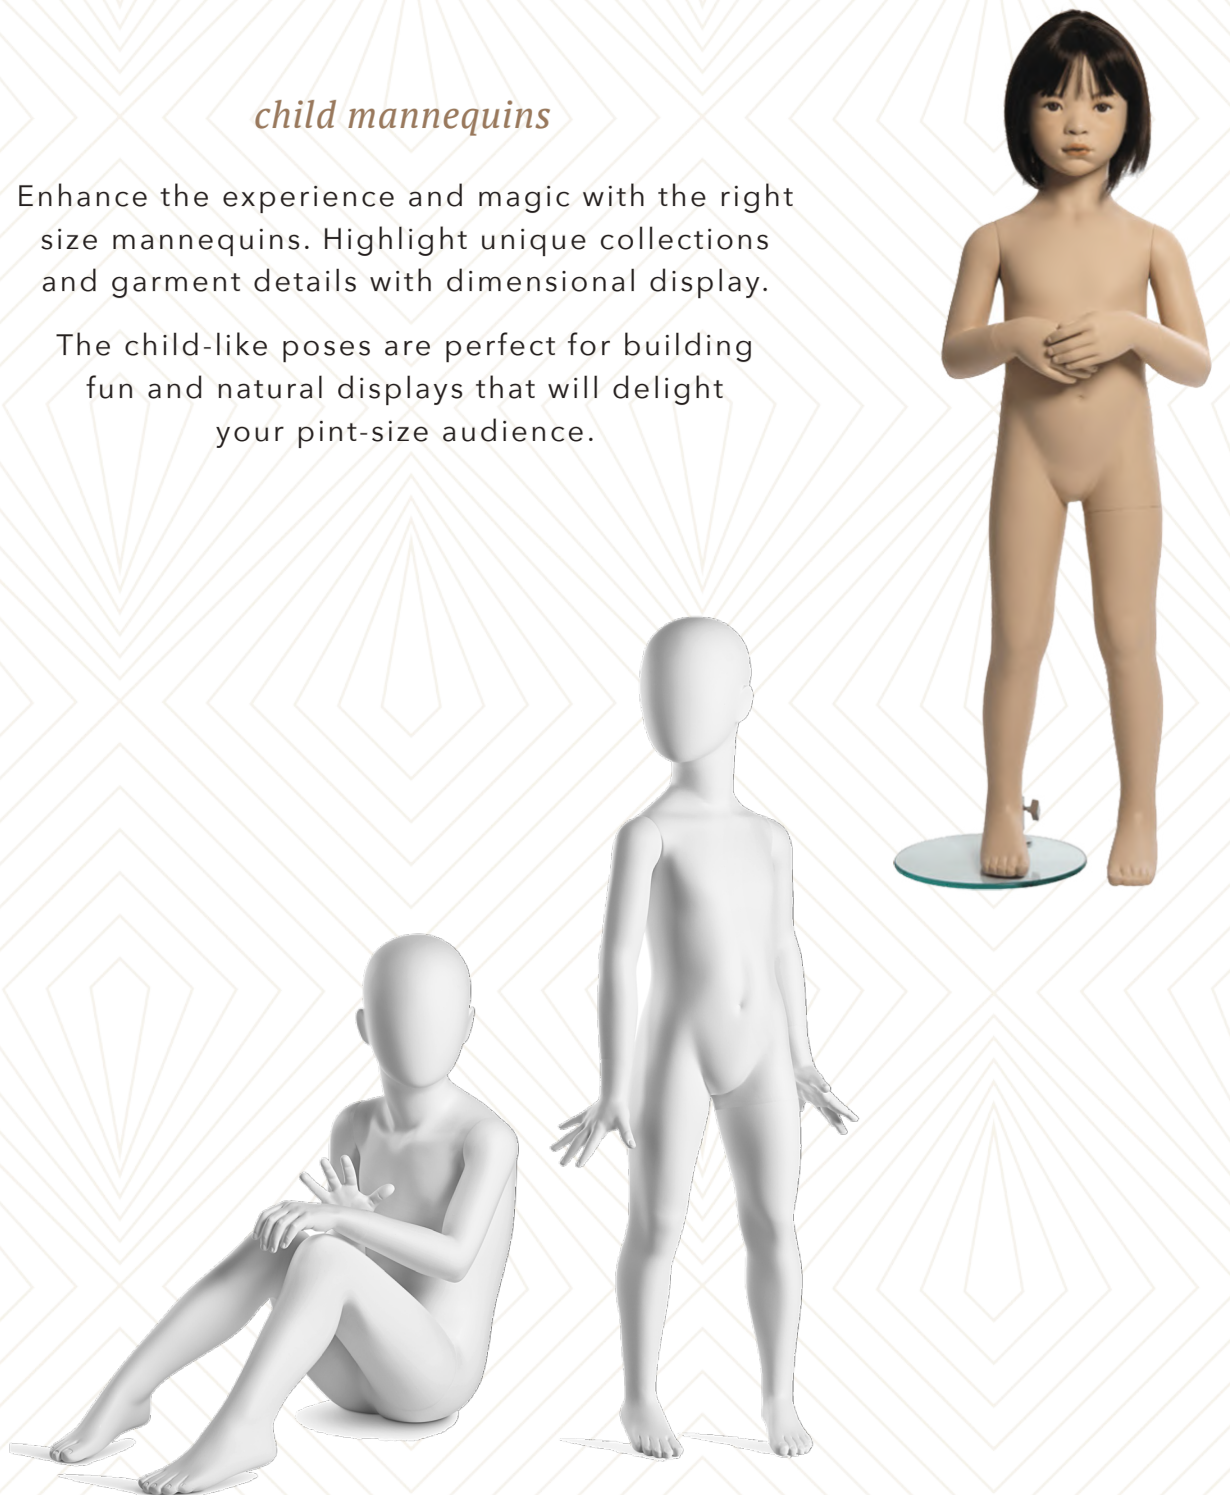

Display accessories with
these charming hangers.
Bibs, booties, bonnets and
more are sweetly presented.

They are also the ideal
size for doll clothing.

CHILDREN

child mannequins

Enhance the experience and magic with the right size mannequins. Highlight unique collections and garment details with dimensional display.

The child-like poses are perfect for building fun and natural displays that will delight your pint-size audience.

jeans hooks

Hang backpacks, jeans and accessories with jeans hooks for a fun display of apparel.