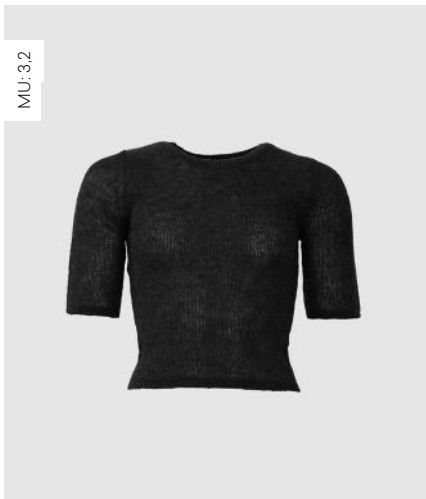

MU: 32  
 WBLALVA LS O-NECK PULLOVER  
 Mid Grey Melange | 55% Polyester,  
 28% Acrylic, 15% Wool, 2% Elastane  
 RRP 449,99 KR | WHS 140,62 KR

MU: 32  
 WBLALVA V-NECK WAISTCOAT  
 Black | 55% Polyester, 28% Acrylic,  
 15% Wool, 2% Elastane  
 RRP 379,99 KR | WHS 118,75 KR

MU: 32  
 WBLALVA BUTTON WAISTCOAT  
 Grey Melange | 55% Polyester, 28%  
 Acrylic, 15% Wool, 2% Elastane  
 RRP 449,99 KR | WHS 140,62 KR

MU: 32  
 WBLALVA LS CARDIGAN  
 Grey Melange | 55% Polyester, 28%  
 Acrylic, 15% Wool, 2% Elastane  
 RRP 529,99 KR | WHS 165,62 KR

MU: 32  
 WBLALVA LS CARDIGAN  
 Black | 55% Polyester, 28% Acrylic,  
 15% Wool, 2% Elastane  
 RRP 529,99 KR | WHS 165,62 KR

WBLALVA LS CARDIGAN

WBLAXELLE HALF SLEEVE PULLOVER

WBLALVA V-NECK WAISTCOAT

WBLALVA LS CARDIGAN

MU:32

WBLAXELLE HALF SLEEVE PULLOVER  
Grey Melange  
51% Wool, 18% Alpaca, 31% Polyamide  
RRP 449,99 KR | WHS 140,62 KR

MU:32

WBLAXELLE HALF SLEEVE PULLOVER  
Black  
51% Wool, 18% Alpaca, 31% Polyamide  
RRP 449,99 KR | WHS 140,62 KR