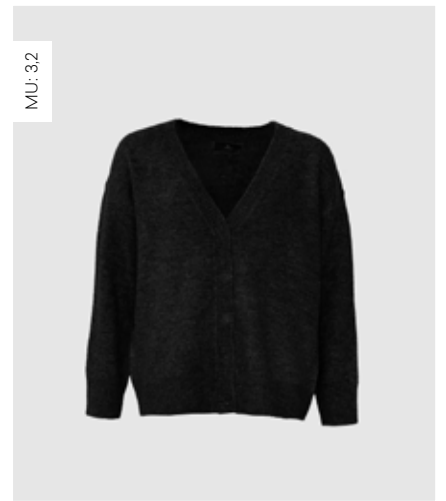

MU: 32
 WBLALVA LONG ROLL NECK SWEATER
 Country Blue Melange | 55% Polyester,
 28% Acrylic, 15% Wool, 2% Elastane
 RRP 529,99 KR | WHS 165,62 KR

MU: 32
 WBLALVA LS O-NECK PULLOVER
 Silver Lining Melange | 55% Polyester,
 28% Acrylic, 15% Wool, 2% Elastane
 RRP 449,99 KR | WHS 140,62 KR

MU: 32
 WBLALVA LS O-NECK PULLOVER
 Mid Grey Melange | 55% Polyester,
 28% Acrylic, 15% Wool, 2% Elastane
 RRP 449,99 KR | WHS 140,62 KR

MU: 32
 WBLALVA V-NECK WAISTCOAT
 Black | 55% Polyester, 28% Acrylic,
 15% Wool, 2% Elastane
 RRP 379,99 KR | WHS 118,75 KR

MU: 32
 WBLALVA BUTTON WAISTCOAT
 Grey Melange | 55% Polyester, 28%
 Acrylic, 15% Wool, 2% Elastane
 RRP 449,99 KR | WHS 140,62 KR

MU: 32
 WBLALVA LS CARDIGAN
 Grey Melange | 55% Polyester, 28%
 Acrylic, 15% Wool, 2% Elastane
 RRP 529,99 KR | WHS 165,62 KR