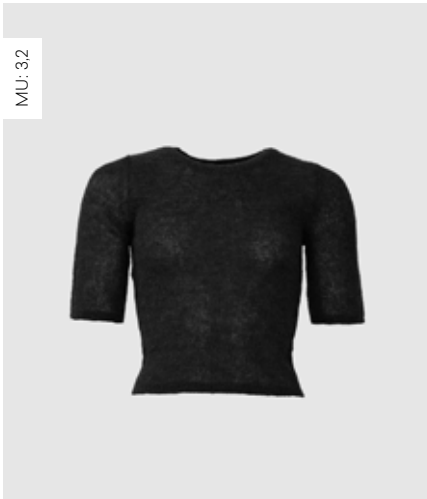

MU: 32
 WBLALVA LS CARDIGAN
 Black | 55% Polyester, 28% Acrylic,
 15% Wool, 2% Elastane
 RRP 529,99 KR | WHS 165,62 KR

WBLALVA LS CARDIGAN

WBLAXELLE HALF SLEEVE PULLOVER

WBLALVA V-NECK WAISTCOAT

WBLALVA LS CARDIGAN

MU:32

WBLAXELLE HALF SLEEVE PULLOVER
Grey Melange
51% Wool, 18% Alpaca, 31% Polyamide
RRP 449,99 KR | WHS 140,62 KR

MU:32

WBLMELODI HIGH NECK PULLOVER
Country Blue Melange | 48% Nylon,
27% Viscose, 20% Wool, 5% Cashmere
RRP 529,99 KR | WHS 165,62 KR

MU:32

WBLCASSIDY LS STRIPED PULLOVER
Black Stripe
100% Wool
RRP 749,99 KR | WHS 234,37 KR

MU:32

WBLAXELLE HALF SLEEVE PULLOVER
Black
51% Wool, 18% Alpaca, 31% Polyamide
RRP 449,99 KR | WHS 140,62 KR

MU:32