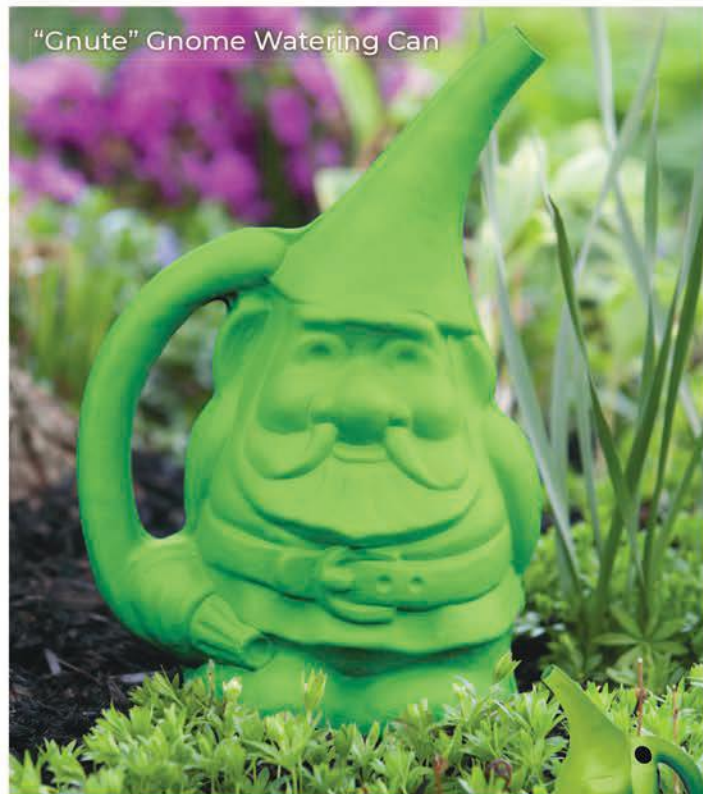

Item #	Capacity	Case	Color
30901	1.5 gal/6L	10	Green