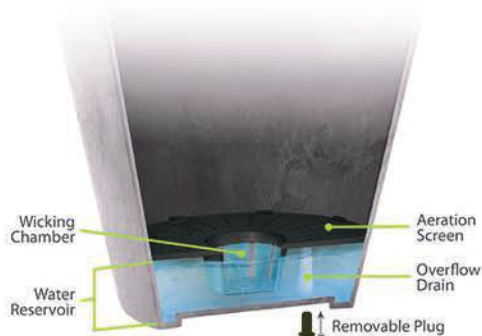

Water-Minder™ Reservoir

Artstone Planter Features:

- Keeps plants hydrated with its sub-irrigated Water-Minder™ reservoir
- Removable plug allows for use both indoors and outdoors without a saucer or tray
- Footed bottom provides airflow
- Made with BPA-free, non-toxic materials
- UV-stabilized and frost-resistant
- One-year limited warranty