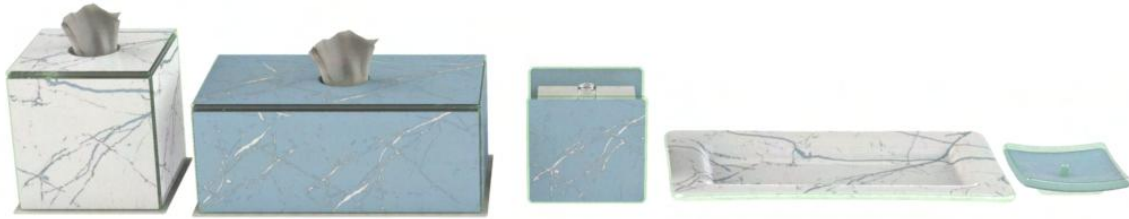

Bathroom Amenity Sets

Bathroom Tray
Aqua
10pcs mpack
S1-S6-02-MRBZ110232
L25.7x18.5 H2.5cm

Bathroom Tray
Grey
8pcs mpack
BH-S2-00-MRBZ023211
L32.7x17.7 H2.0cm

Hotel Soap Dish
Aqua
4pcs mpack
BH-00-04-SR11
L10.5x10.5 H2.6cm