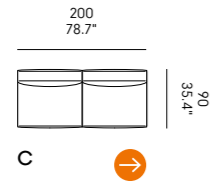

Centrale
Central
Central
Zentral
Central