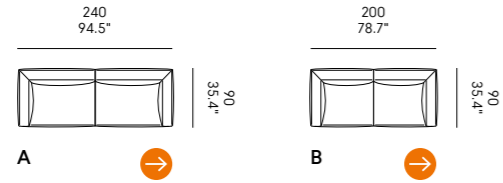

Divano
Sofa
Canapé
Sofa
Sofá