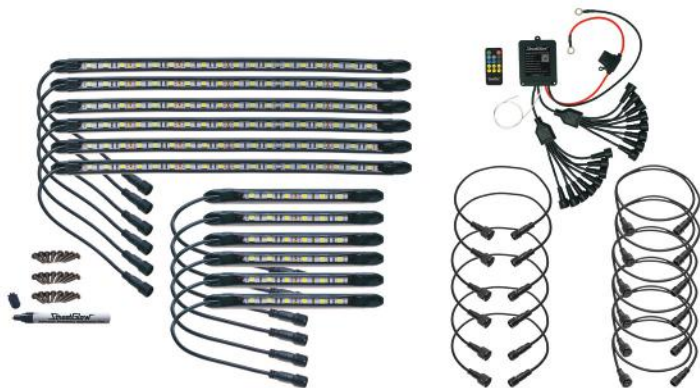

Wild Kit - 12 Strip Kit

- 6- 4" Heavy Duty Strips (Vents)
- 6- 12" Heavy Duty Strips (Underbody)
- 3- Small Wire Paks
- 1- Smart Hub Controller
- 1- Adhesion Promoter Applicator Pen and Instructions