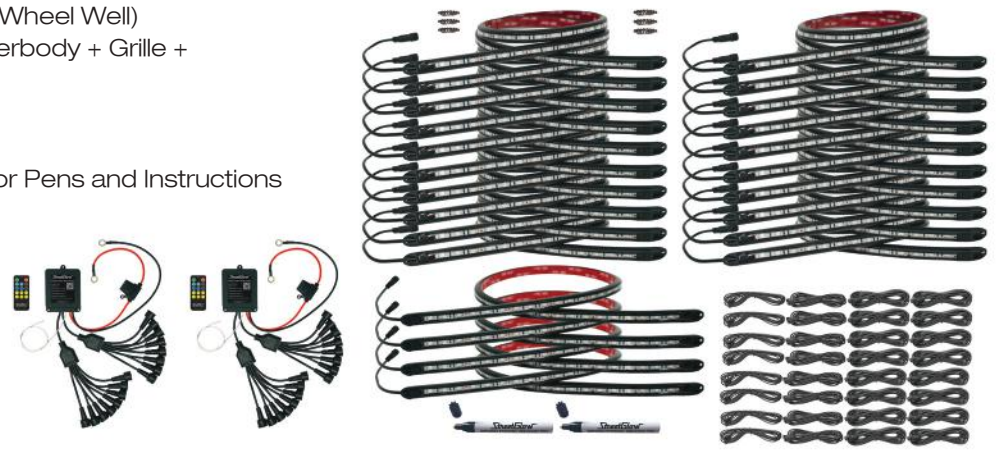

Wild Kit - 24 Strip Kit

- 4- 36" Heavy Duty Strips (Each Wheel Well)
- 20- 72" Heavy Duty Strips (Underbody + Grille + Slide-Outs)
- 8- Large Wire Paks
- 2- Smart Hub Controller's
- 2- Adhesion Promoter Applicator Pens and Instructions