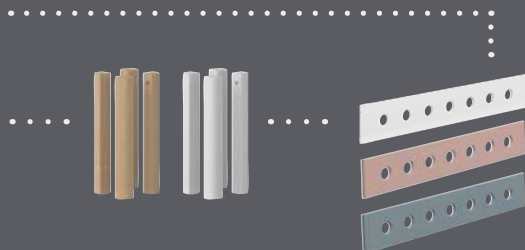

DESIGN YOUR OWN BED

* Junior bed only in full white