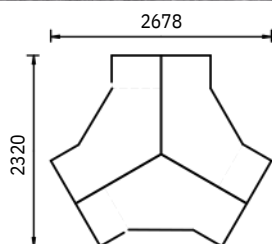

## Conference Link

Code	Grain	W x D x H
BPCONL-B6	LR	800 x 800 x 725
BPCONBL	LR	1000 x 1000 x 725

- BPCONL-B6 for 600mm deep desking / BPCONBL for 800mm deep desking

## Tear Drop Conference Link

Code	Hand	W x D x H
BPTD-B6	L or R	800 x 800 x 725
BPTDB	L or R	1000 x 1000 x 725

- BPTD-B6 for 600mm deep desking / BPTDB for 800mm deep desking
- Right hand shown

## Conference Extension Link

Code	Grain	W x D x H
BPCELB12FB	FB	1200 x 600 x 725
BPCELB12LR	LR	1200 x 600 x 725
BPCELB16FB	FB	1600 x 600 x 725
BPCELB16LR	LR	1600 x 600 x 725

White Leg Finish (WH) Silver Leg Finish (S) Black Leg Finish (BL)