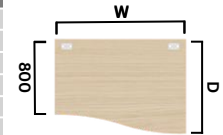

- Right hand desk shown
- For handle options please see storage brochure