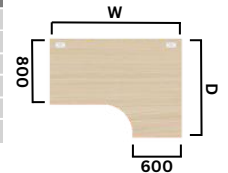

- Can also be supplied as standard at 1000mm deep
- Right hand desk shown