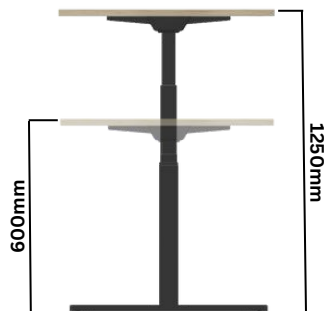

Electric Sit/Stand Individual Workstation

Supplied with a rectangular desktop as standard with no cable ports or scoop. Please add a -S to the product code for a desktop scoop & -P for cable ports