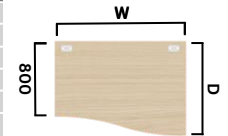

- Can also be supplied as standard at 800mm deep
- Right hand desk shown