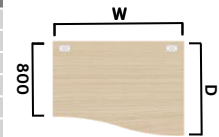

- Left hand shown
- For handle options please see our storage brochure