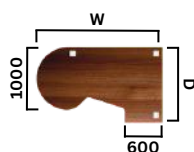

- Right hand shown