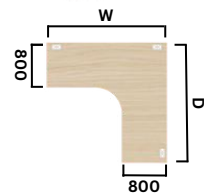

- Right hand desk shown
- For handle options please see storage brochure