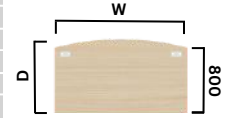

Orion Desking

VDU Workstation

Code	Hand	W x D x H
BVDU8OB	-	800 x 800 x 725
BVDU10OB	-	1000 x 800 x 725
BVDU12OB	-	1200 x 800 x 725
BVDU14OB	-	1400 x 800 x 725
BVDU16OB	-	1600 x 800 x 725
BVDU18OB	-	1800 x 800 x 725

- Can also be supplied as standard at 600mm deep

Bow Fronted Workstation

Code	Hand	W x D x H
BVDU16BOB	-	1600 x 900 x 725
BVDU18BOB	-	1800 x 900 x 725

D End VDU Workstation

Code	Hand	W x D x H
BVDU16DOB	L or R	1600 x 800 x 725
BVDU18DOB	L or R	1800 x 800 x 725

- Right hand desk shown

Wave Workstation

Code	Hand	W x D x H
BW10OB	L or R	1000 x 1000 x 725
BW12OB	L or R	1200 x 1000 x 725
BW14OB	L or R	1400 x 1000 x 725
BW16OB	L or R	1600 x 1000 x 725
BW18OB	L or R	1800 x 1000 x 725

- Can also be supplied as standard at 800mm deep
- Right hand desk shown

Double Wave Workstation

Code	Hand	W x D x H
BDW16OB	-	1600 x 1000 x 725
BDW18OB	-	1800 x 1000 x 725

Radial Workstation

Code	Hand	W x D x H
BRPW14OB	L or R	1400 x 1200 x 725
BRPW16OB	L or R	1600 x 1200 x 725
BRPW18OB	L or R	1800 x 1200 x 725

- Right hand desk shown

White Leg Finish (WH) Silver Leg Finish (S) Grey Leg Finish (GR) Black Leg Finish (BL)

See MFC Finishes on Page 42

Codes for board finishes:
Walnut (N), Canadian Maple (CM), Japanese Ash (J), Beech (B), Light Oak (LO), Silver (S), Grey (G), White (W), Santiago Cherry (SC), Stone Oak (SO), Black (BL), Anthracite (AN), Verade Oak (VO), Slate (ST), Nebraska Oak (NO), Natural (NA), Nordic (RD), Rustic (R)