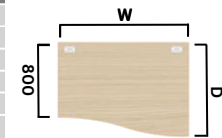

- Can also be supplied as standard at 800mm deep