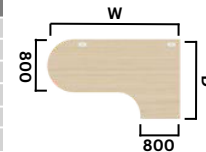

Code	Hand	W x D x H
BPW20DOB	L or R	2000 x 1200 x 725

• Right hand desk shown