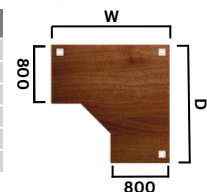

- Right hand desk shown