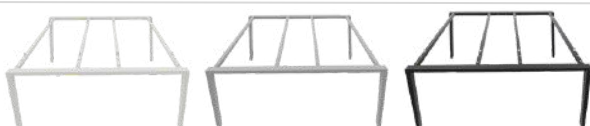

White Leg Finish (WH)

Silver Leg Finish (S)

Black Leg Finish (BL)

See MFC Finishes on Page 42

Codes for board finishes:
Walnut (N), Canadian Maple (CM), Japanese Ash (J), Beech (B), Light Oak (LO), Silver (S), Grey (G), White (W), Santiago Cherry (SC), Stone Oak (SO), Black (BL), Anthracite (AN), Verade Oak (VO), Slate (ST), Nebraska Oak (NO), Natural (NA), Nordic (RD), Rustic (R)