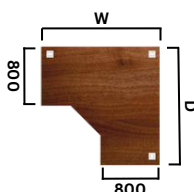

- Right hand desk shown