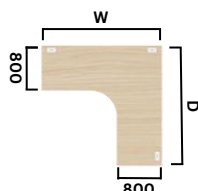

• Right hand desk shown