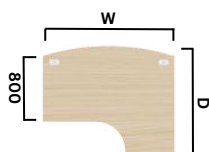

• Right hand desk shown