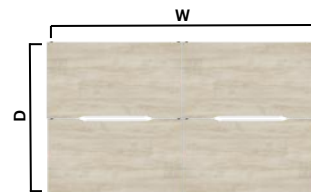

- Can also be supplied as standard at 700mm deep
- BEB4-B3216-P - with cable ports or BEB4-B3216-S - with desktop scoops
- Rectangular fixed top only