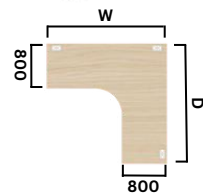

- Right hand shown
- For handle options please see our storage brochure