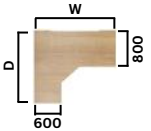

### Wide End Desk

Frame Configurations:

Code	W x D x H	Accommodates
BIBSCB38	2878 x 2493 x 725	no screens
BBSCB38S	2893 x 2506 x 725	screens
BIBSCB36	2678 x 2320 x 725	no screens
BIBSCB36S	2693 x 2333 x 725	screens