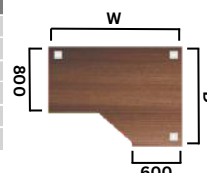

- Can also be supplied as standard at 1000mm deep
- Right hand desk shown