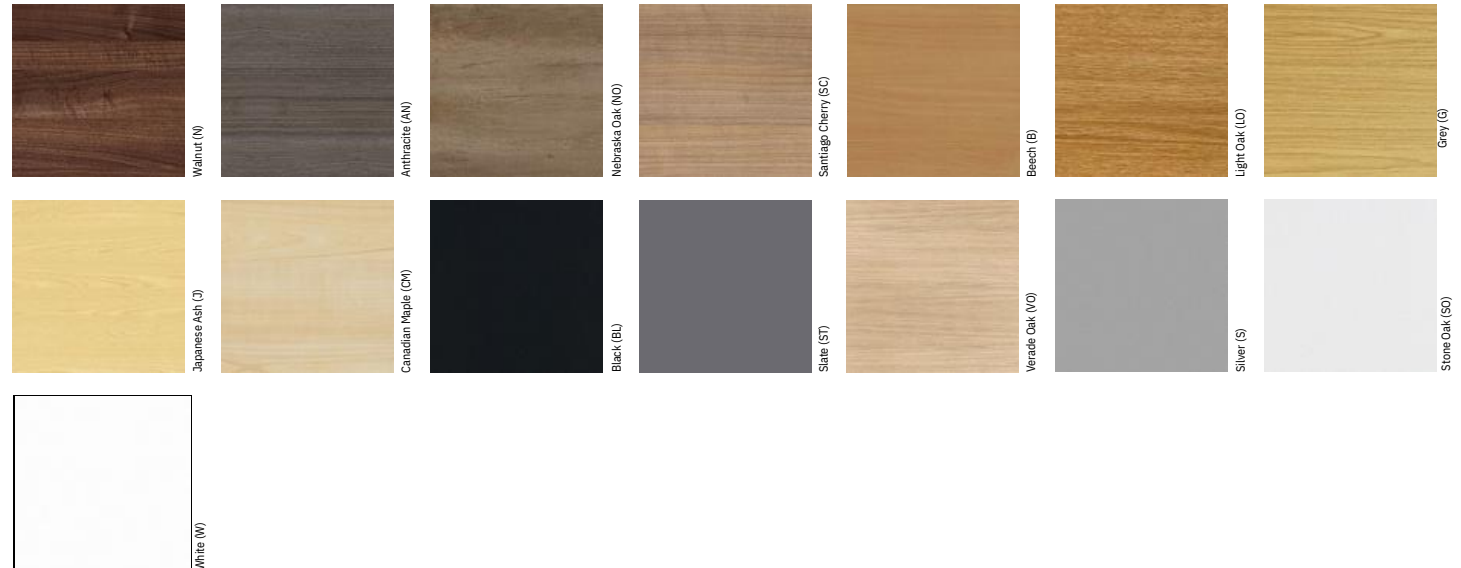

FINISHES

Our latest Finishes card contains the new Naturals & Pastels Collection, adding to our already established MFC Finish offering. Choose from 13 wood grains and 11 solid colours to create your personalised office colour scheme

Naturals are 3 eye-catching wood grain finishes aimed at creating a natural contemporary office, whilst Pastels offer the opportunity to add fresh accent colours to storage doors & grid storage as well as our new MFC desktop screens.

BOARD FINISHES (18 & 25mm)