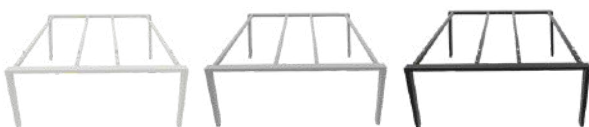

White Leg Finish (WH)   Silver Leg Finish (S)   Black Leg Finish (BL)

See MFC Finishes on Page 42

Codes for board finishes:
Walnut (N), Canadian Maple (CM), Japanese Ash (J), Beech (B), Light Oak (LO), Silver (S), Grey (G), White (W), Santiago Cherry (SC), Stone Oak (SO), Black (BL), Anthracite (AN), Verade Oak (VO), Slate (ST), Nebraska Oak (NO), Natural (NA), Nordic (RD), Rustic (R)