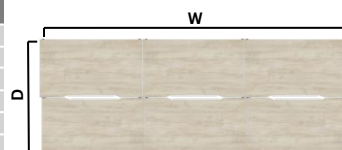

- Can also be supplied as standard at 700mm deep
- BEB6-B4816-P - with cable ports or BEB6-B4816-S - with desktop scoops
- Rectangular fixed top only