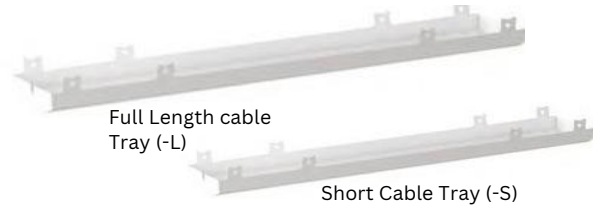

Upper Short & Full Length Cable Trays

Code	To Suit
LIBCT10	1000 desks
LIBCT12	1200 desks
LIBCT14	1400 desks
LIBCT16	1600 desks
LIBCT18	1800 desks

- Short cable trays are used when drawer unit sits under desk

Mass Cable Shroud

Code	Description
BLIBMCS	cable shroud for adjoining underframes

- For back-back configurations only

Cable Chain

Code	Description
BLIBCC	lower to upper cable tray

- For back-back configurations only