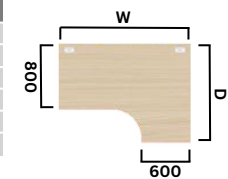

- Right hand desk shown