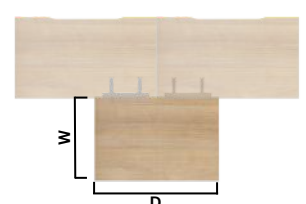

White Leg Finish (WH)

Silver Leg Finish (S)

Black Leg Finish (BL)

See MFC Finishes on Page 42

Codes for board finishes:
Walnut (N), Canadian Maple (CM), Japanese Ash (J), Beech (B), Light Oak (LO), Silver (S), Grey (G), White (W), Santiago Cherry (SC), Stone Oak (SO), Black (BL), Anthracite (AN), Verade Oak (VO), Slate (ST), Nebraska Oak (NO), Natural (NA), Nordic (RD), Rustic (R)