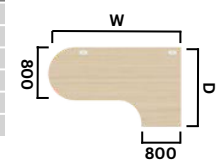

Code	Hand	W x D x H
BSPW20DQB	L or R	2000 x 1200 x 725