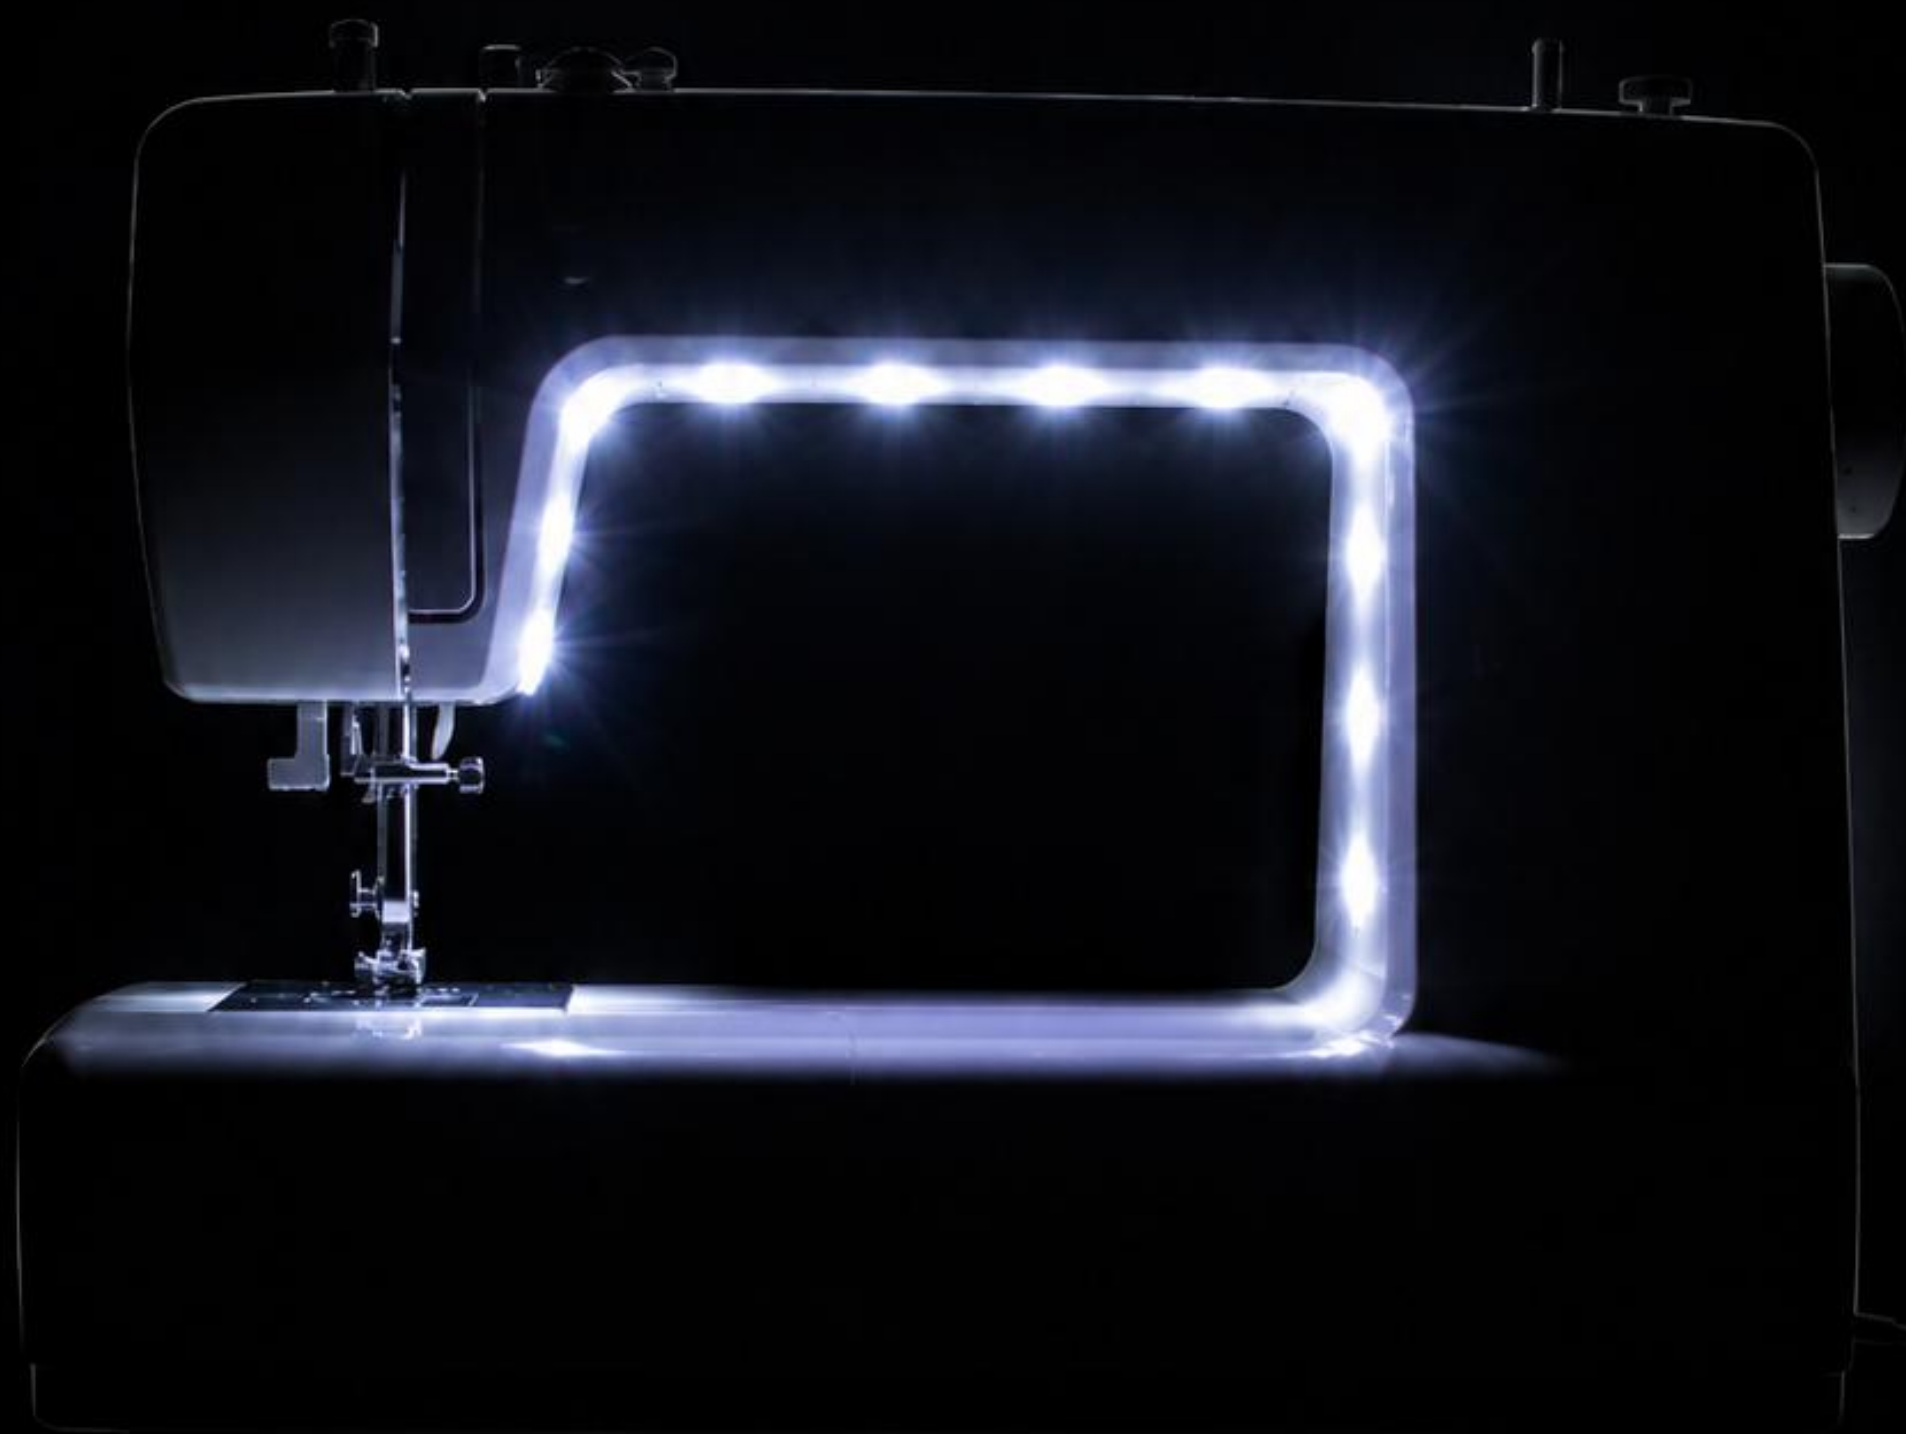

LET US INSTALL A NEW SET OF LED LIGHTS
ON YOUR SEWING MACHINE, WHILE IT'S IN FOR SERVICE.

YOUR EYES WILL THANK YOU

ONLY $14.95 | PLUS TAX