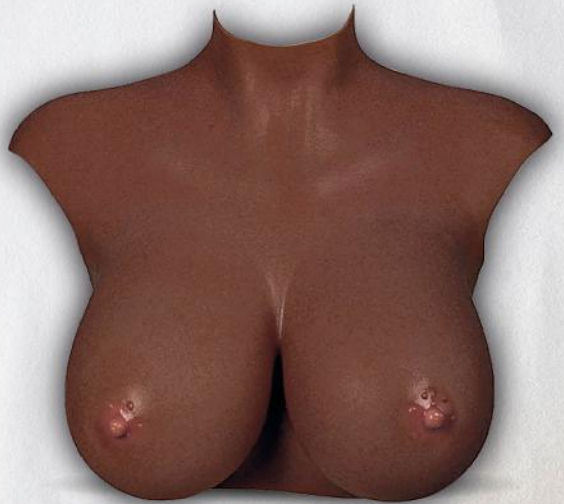

ULTRA REALISTIC BREAST FORM

XX-DREAMSTOYS Ultra realistic breast form black size S | ARTICLE NO.: 700000256439

Users weighing more than 100 kg or taller than 190 cm are not recommended to use this product. There is powder on the product to keep it dry. Please note that it is not dirt! Size: S (C cup), weight: 2.31 kg Neck circumference: 33 cm Neck length at the front: 11.5 cm Neck length: 13.5 cm Shoulder width: 35.5 cm Top chest line: 84 cm Below the chest line: 75 cm Total length: 37 cm.

XX-DREAMSTOYS Ultra realistic breast form black size M | ARTICLE NO.: 700000256440

Users with a weight of more than 100 kg or a height of more than 190 cm the use of this product is not recommended. Size: M (D cup), Weight: 2.65 kg Neck circumference: 33 cm Neck length front: 11.5 cm Neck length: 13.5 cm Shoulder width: 35.5 cm Upper chest line: 87 cm Lower chest line: 76 cm Total length: 37 cm.

XX-DREAMSTOYS Ultra realistic breast form black size L | ARTICLE NO.: 700000256441

Users weighing more than 100 kg or with a height of more than 190 cm are not recommended to use this product. Size: L (E cup), Weight: 4.06 kg Neck circumference: 33 cm Neck length front: 11.5 cm Neck length: 13.5 cm Shoulder width: 35.5 cm Top Chest line: 93.5 cm Below the chest line: 77.5 cm Total length: 37 cm.

XX-DREAMSTOYS Ultra realistic breast form black size XL | ARTICLE NO.: 700000256442

Users with a weight of more than 105 kg or a height of more than 195 cm the use of this product is not recommended. Size: XL (H cup), weight: 5.5 kg Neck circumference: 36 cm Neck length in front: 12 cm Neck length: 13.5 cm Shoulder width: 49 cm Upper chest line: 104 cm Lower chest line: 88 cm Total length: 42 cm. Chest line: 104 cm Below the chest line: 88 cm Total length: 42 cm.