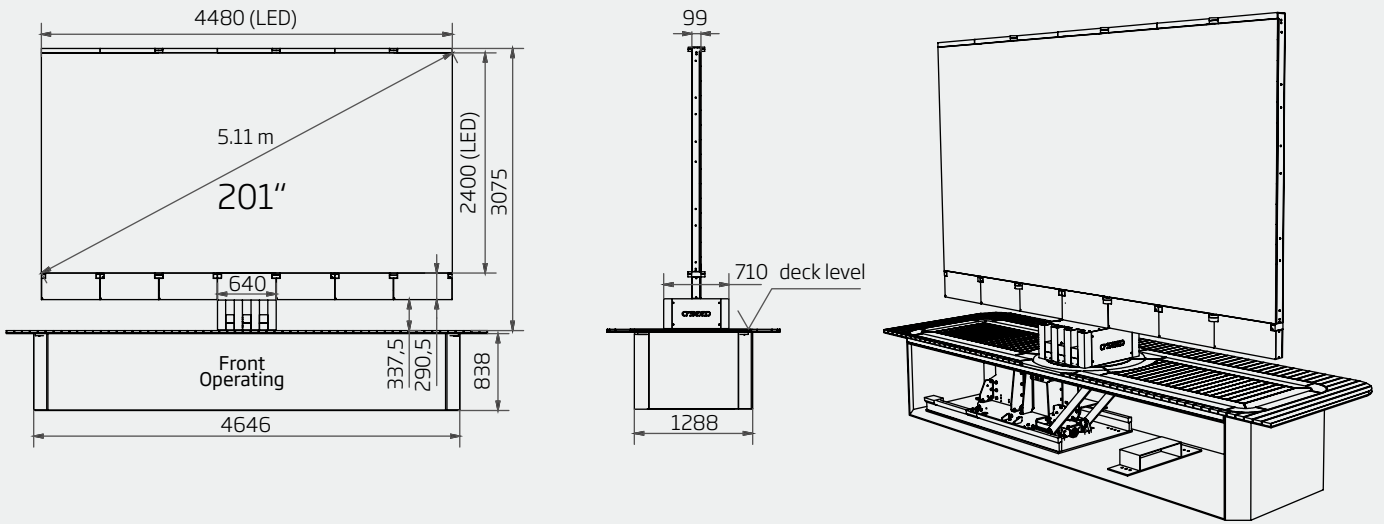

CENTER SLIDING - CSL