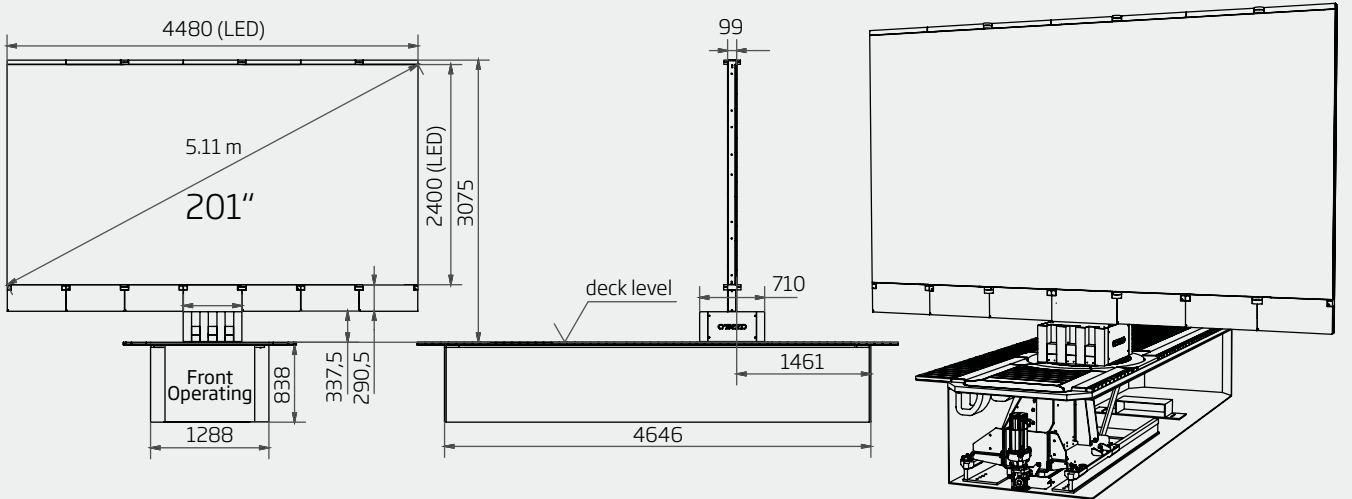

NON CENTER SLIDING - NCS