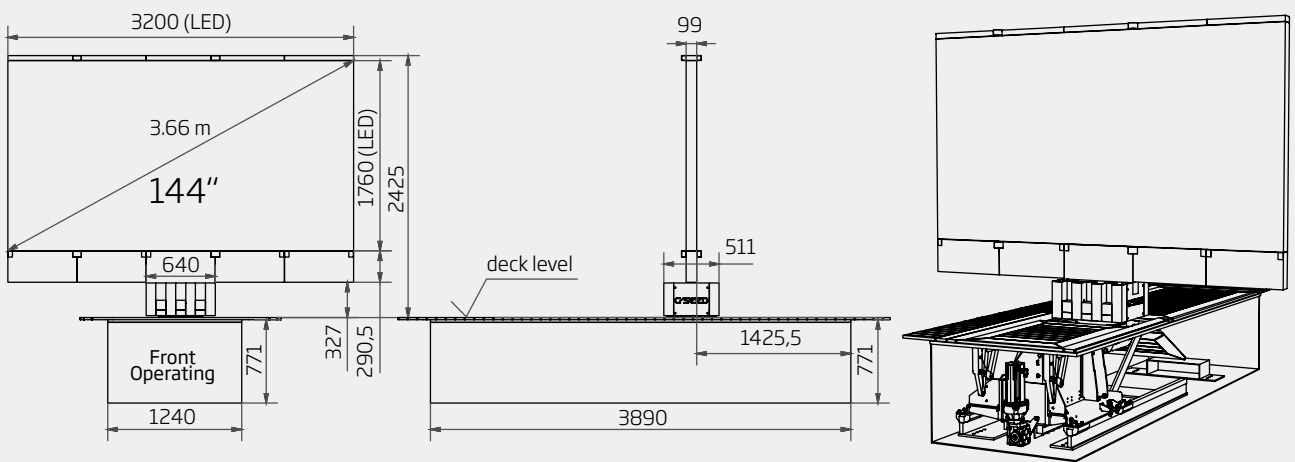

NON CENTER SLIDING - NCS