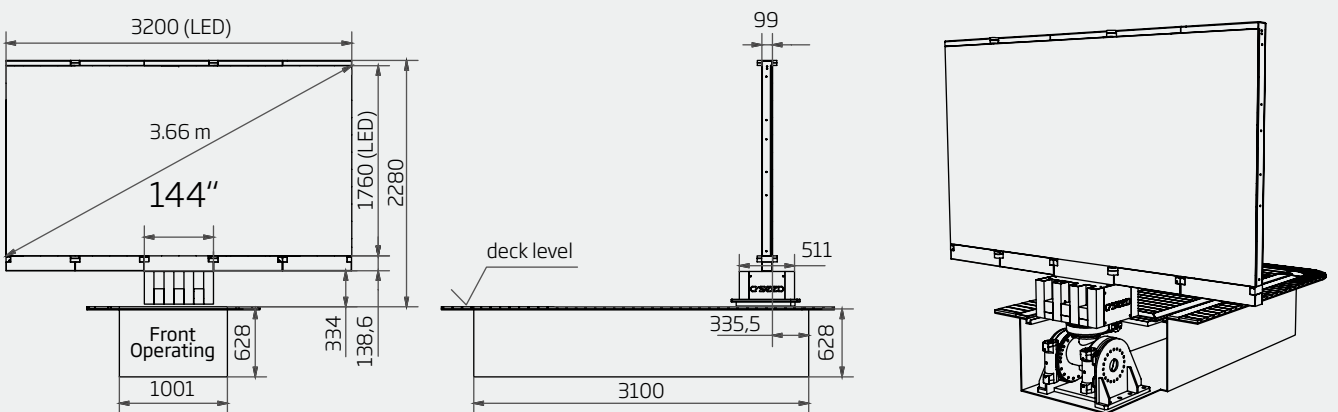

NON CENTER SLIDING ULTRA COMPACT - ULC