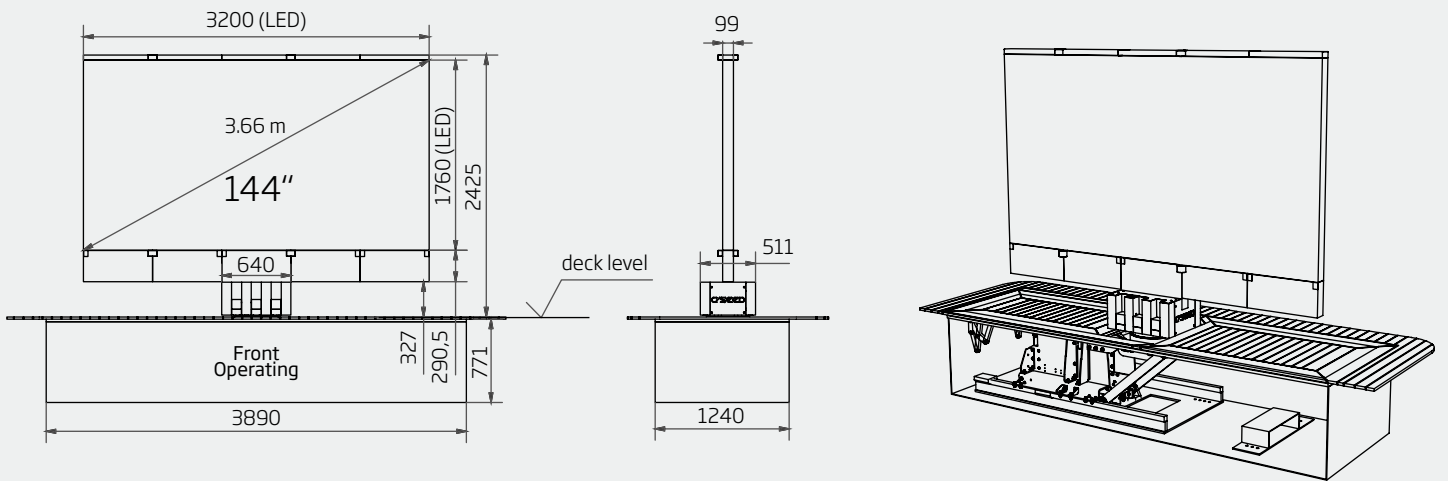

CENTER SLIDING - CSL