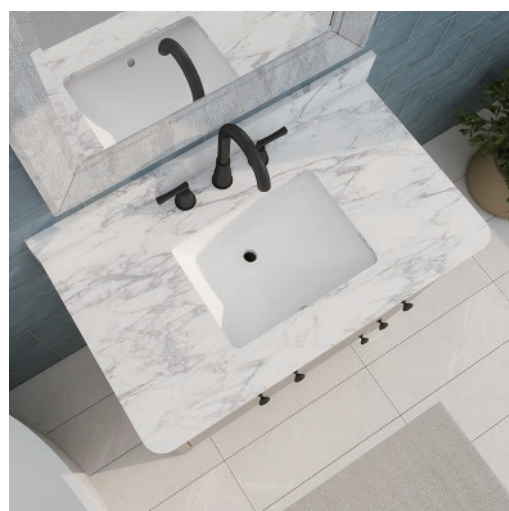

Solid Wood Veneered

Single Sink Vanity

Faucets: Not Included

Full-Extension Drawers

Soft-Close Drawer Runners

Solid Wood Frame

CANYON

PRODUCT LINE