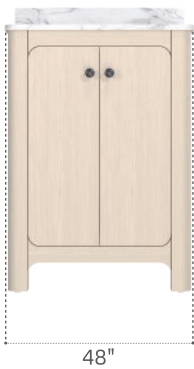

THKFBV269AK

30"

THKFBV269LW

PRODUCT SIZE

48"

60"

FEATURES

Freestanding Design