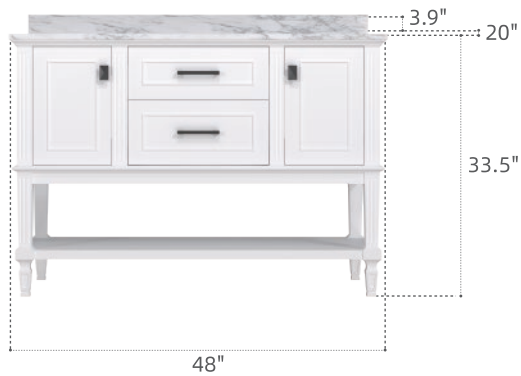

PRODUCT LINE

36"

THKFBV271WH

48"

THKFBV272WH

PRODUCT SIZE

36"

48"

FEATURES

Freestanding Design

Solid Wood Frame

Single Sink Vanity

Large Storage Space & Open Shelf

Painted Finish

Faucets: Not Included

Full-Extension Drawers