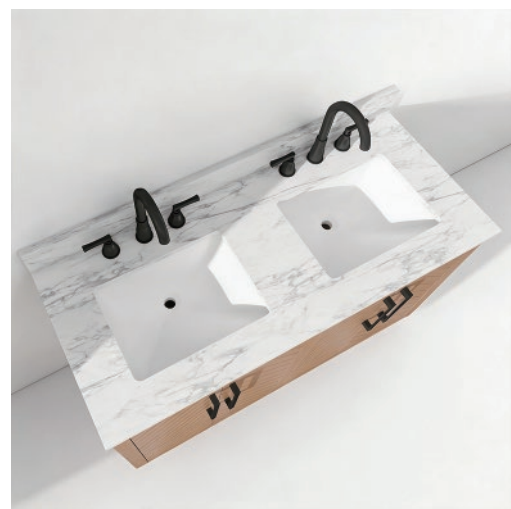

Freestanding Design

Solid Wood Frame

Single Sink Vanity

Solid Wood Veneered

Double Sink Vanity

Faucets: Not Included

Full-Extension Drawers

Soft-Close Drawer Runners

ZOOM

PRODUCT LINE

48"

THKFBV186LB

48"

THKFBV186BR

60"

THKFBV187LB