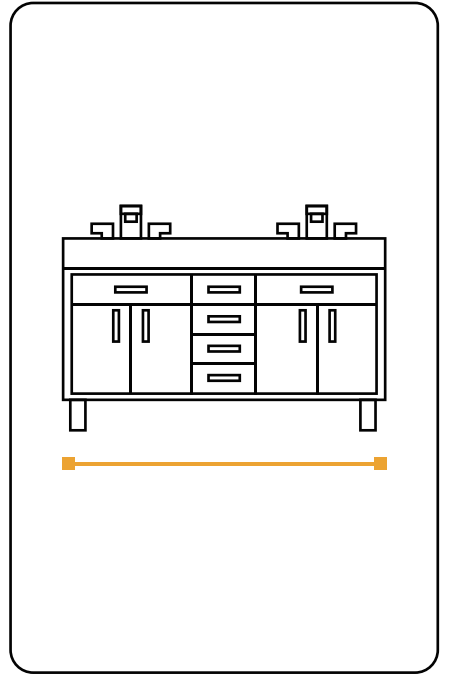

60" Bathroom Vanity