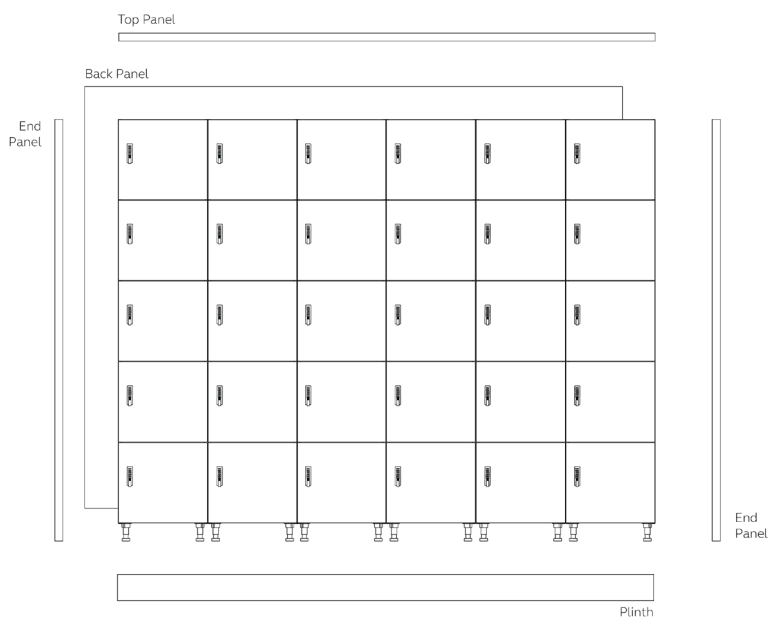

Scenario example three: LockerWall bank against a wall

For this scenario we recommend specifying:

- Top panel/s
- End panels
- Plinth/s