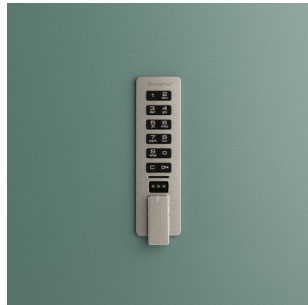

E4 (Private)