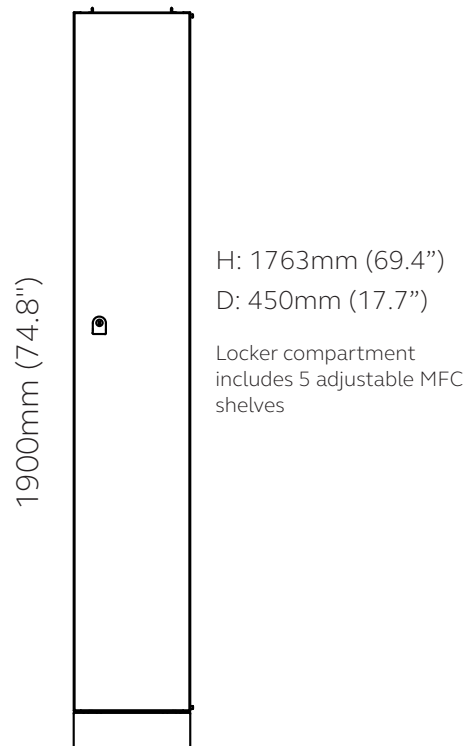

Internal Compartment Dimensions

All 300mm (11.8") wide lockers have an internal width of 264mm (10.4")

All 400mm (15.7") wide lockers have an internal width of 364mm (14.3")

All 500mm (19.7") wide lockers have an internal width of 464mm (18.3")

Please note: Postal slot doors include 1 fixed shelf positioned at the top of each compartment for paper capture.