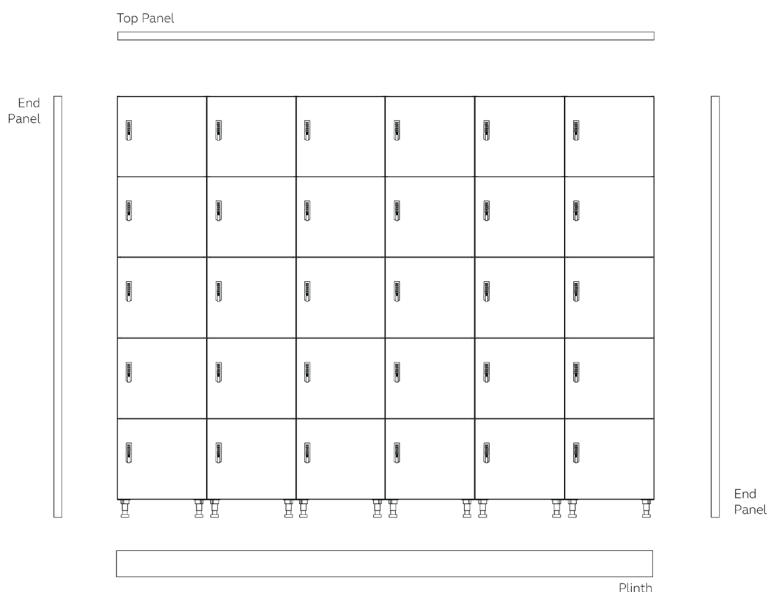

Scenario example two: Freestanding LockerWall bank

For this scenario we recommend specifying:

- End panels
- Top panel/s
- Plinth/s
- Back panel