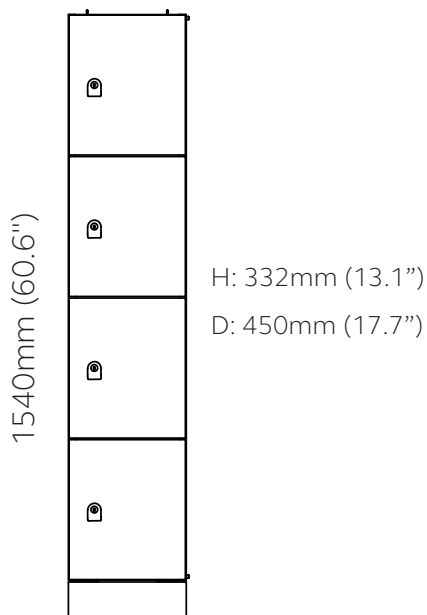

PlinthD: 18mm (0.7") H: 100mm (3.9")

LW05PL W: 500mm (19.7")	LW10PL W: 1000mm (39.4")	LW12PL W: 1200mm (47.2")	LW15PL W: 1500mm (59")	LW16PL W: 1600mm (62.9")	LW18PL W: 1800mm (70.8")
LW20PL W: 2000mm (78.7")	LW24PL W: 2400mm (94.4")				

Internal Compartment Dimensions

All 300mm (11.8") wide lockers have an internal width of 264mm (10.4")

All 400mm (15.7") wide lockers have an internal width of 364mm (14.3")

All 500mm (19.7") wide lockers have an internal width of 464mm (18.3")