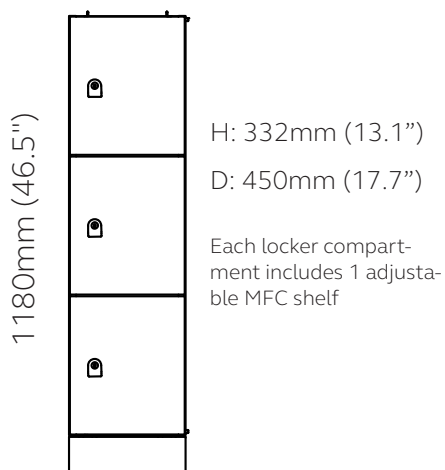

LW2452TP
W:2400mm (94.4")

Top 1 End Panel for Free Standing Lockers

H: 18mm (0.7") D: 520mm (20.5")

LW10152TP W:1020mm (40.1")	LW12152TP W:1220mm (48")	LW15152TP W:1520mm (59.8")	LW16152TP W:1620mm (63.7")	LW18152TP W:1820mm (71.6")	LW20152TP W:2020mm (79.5")
-------------------------------	-----------------------------	-------------------------------	-------------------------------	-------------------------------	-------------------------------

LW242E6TP
W: 2440mm (96")

Back Panels

D: 18mm (0.7") H: 1180mm (46.4")

LWBP1150 W: 500mm (20.5")	LWBP1110 W: 1000mm (39.4")	LWBP1112 W: 1200mm (47.2")	LWBP1115 W: 1500mm (59")	LWBP1116 W: 1600mm (62.9")	LWBP1118 W: 1800mm (70.8")
------------------------------	-------------------------------	-------------------------------	-----------------------------	-------------------------------	-------------------------------

PlinthD: 18mm (0.7") H: 100mm (3.9")

LW05PL W: 500mm (19.7")	LW10PL W: 1000mm (39.4")	LW12PL W: 1200mm (47.2")	LW15PL W: 1500mm (59")	LW16PL W: 1600mm (62.9")	LW18PL W: 1800mm (70.8")
LW20PL W: 2000mm (78.7")	LW24PL W: 2400mm (94.4")				

Internal Compartment Dimensions

All 300mm (11.8") wide lockers have an internal width of 264mm (10.4")

All 400mm (15.7") wide lockers have an internal width of 364mm (14.3")

All 500mm (19.7") wide lockers have an internal width of 464mm (18.3")