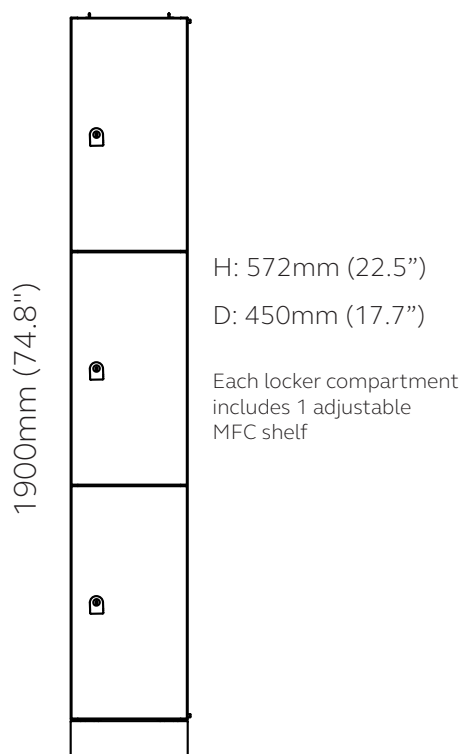

Internal Compartment Dimensions

All 300mm (11.8") wide lockers have an internal width of 264mm (10.4")

All 400mm (15.7") wide lockers have an internal width of 364mm (14.3")

All 500mm (19.7") wide lockers have an internal width of 464mm (18.3")

Please note: Postal slot doors include 1 fixed shelf positioned at the top of each compartment for paper capture.