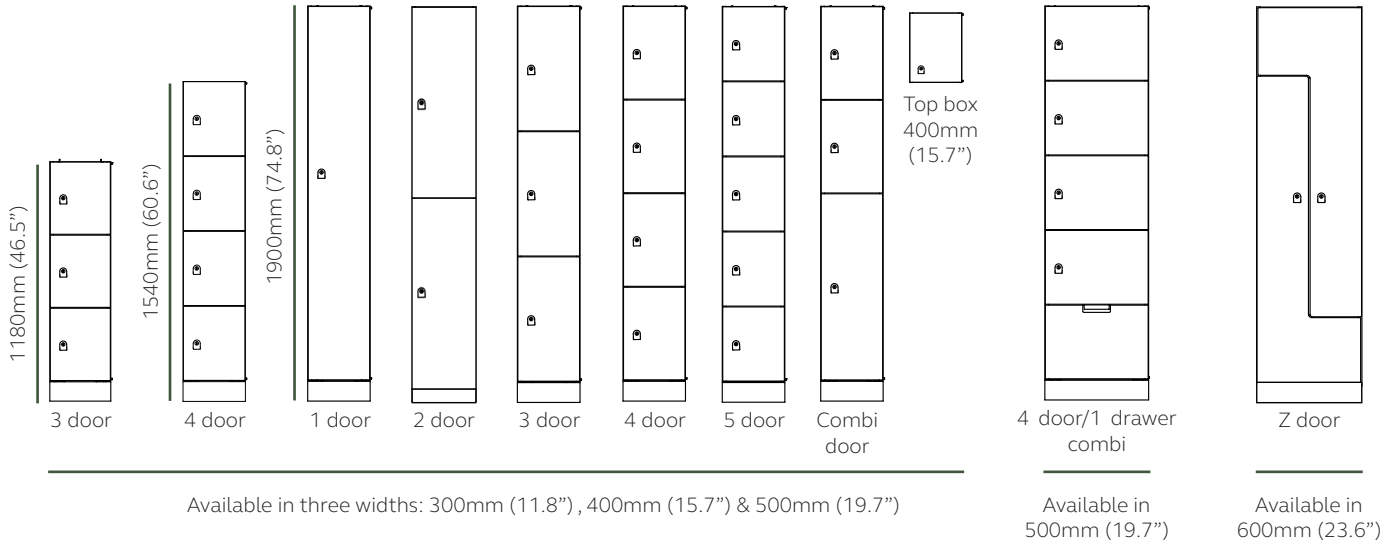

Create an efficient, sleek system that integrates seamlessly into your design.

Features

Locker compartments are available in six door heights and three widths.

Variety of door combinations available for each module.

Range Overview

All lockers are 500mm (19.7") deep with the exception of the Z door option which is 600mm (23.6") deep.

Lockers

Storage

Coat cupboard
 H: 1900mm (74.8")
 W: 500mm (19.7"), 800mm (31.5") & 1000mm (39.4")
 D: 500mm (23.6")

*Includes internal coat rail and shelves

Storage cupboard
 H: 1900mm (74.8")
 W: 800mm (31.5") or 1000mm (39.4")
 D: 600mm (19.7")

*Includes 4 internal shelves

Bookshelf
 H: 1900mm (74.8")
 W: 800mm (31.5") or 1000mm (39.4")
 D: 600mm (23.6")

*Includes 4 shelves

Perch Units

H: 1900mm (74.8")
 W: 1000mm (39.4") or 2000mm (78.7") *Corner unit is 2000mm (78.7") by 2000mm (78.7")
 D: 500mm (19.7")

Locker modules

3 Door Locker Module

H: 1180mm (46.5") D: 500mm (19.7")