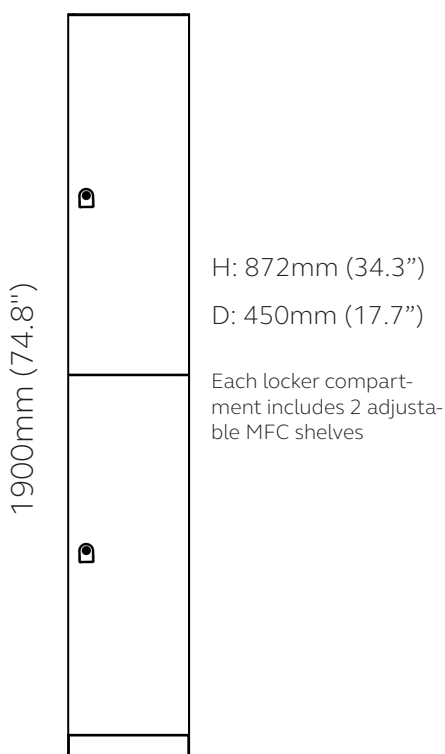

LW2452TP
W:2400mm (94.4")

Top 1 End Panel for Free Standing Lockers

H: 18mm (0.7") D: 520mm (20.5")

LW10152TP W:1020mm (40.1")	LW12152TP W:1220mm (48")	LW15152TP W:1520mm (59.8")	LW16152TP W:1620mm (63.7")	LW18152TP W:1820mm (71.6")	LW20152TP W:2020mm (79.5")
-------------------------------	-----------------------------	-------------------------------	-------------------------------	-------------------------------	-------------------------------

PlinthD: 18mm (0.7") H: 100mm (3.9")

LW05PL W: 500mm (19.7")	LW10PL W: 1000mm (39.4")	LW12PL W: 1200mm (47.2")	LW15PL W: 1500mm (59")	LW16PL W: 1600mm (62.9")	LW18PL W: 1800mm (70.8")
LW20PL W: 2000mm (78.7")	LW24PL W: 2400mm (94.4")				

Internal Compartment Dimensions

All 300mm (11.8") wide lockers have an internal width of 264mm (10.4")

All 400mm (15.7") wide lockers have an internal width of 364mm (14.3")

All 500mm (19.7") wide lockers have an internal width of 464mm (18.3")

Please note only available in 500mm (19.7") width

Small door
H: 422mm (16.6")
Large door
H: 872mm (34.3")
D: 450mm (17.7")

Bottom locker compartment includes 2 adjustable MFC shelves

Widest section:	Narrowest section:
H: 299mm (11.8")	H: 1128mm (44.4")
W: 464mm (18.3")	W: 223mm (8.8")
D: 580mm (22.8")	D: 580mm (22.8")