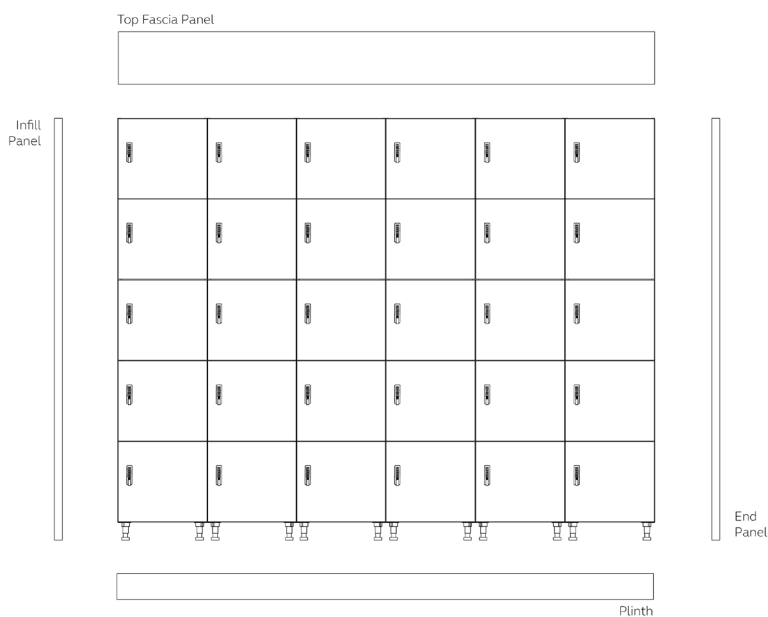

Specifying Additional Finishing and Scribing Panels

Please note: We highly recommend contacting your Bisley representative for support when specifying LockerWall.

Scenario example one: Scribed LockerWall bank

For this scenario we recommend specifying:

- End panels
- Top fascia panel/s
- Plinth/s
- Infill panel/s if required