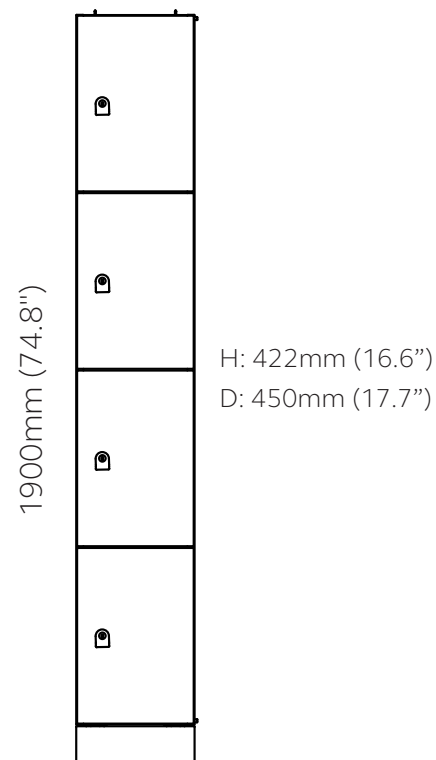

LW242E6TP
W: 2440mm (96")

Back Panels

D: 18mm (0.7") H: 1180mm (46.4")

LWBP1150 W: 500mm (20.5")	LWBP1110 W: 1000mm (39.4")	LWBP1112 W: 1200mm (47.2")	LWBP1115 W: 1500mm (59")	LWBP1116 W: 1600mm (62.9")	LWBP1118 W: 1800mm (70.8")
------------------------------	-------------------------------	-------------------------------	-----------------------------	-------------------------------	-------------------------------

*Codes ending in 'L' = Left hand panels
*Codes ending in 'R' = Right hand panels

Infill PanelsD: 18mm (0.7") W: 500mm (19.7")

LW19IP H: 1900mm (74.8")	LW23IP H: 2300mm (90.5")
-----------------------------	-----------------------------

PlinthD: 18mm (0.7") H: 100mm (3.9")

LW05PL W: 500mm (19.7")	LW10PL W: 1000mm (39.4")	LW12PL W: 1200mm (47.2")	LW15PL W: 1500mm (59")	LW16PL W: 1600mm (62.9")	LW18PL W: 1800mm (70.8")
LW20PL W: 2000mm (78.7")	LW24PL W: 2400mm (94.4")				

Internal Compartment Dimensions

All 300mm (11.8") wide lockers have an internal width of 264mm (10.4")

All 400mm (15.7") wide lockers have an internal width of 364mm (14.3")

All 500mm (19.7") wide lockers have an internal width of 464mm (18.3")