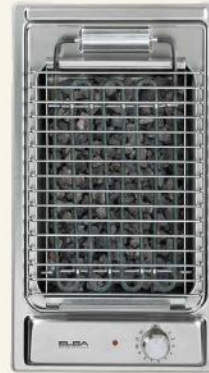

Safety Device

ELBA

E30-700

- Electric Barbeque
- Dimension: 288 x 510mm

\$267 **\$199** **FREE GIFT**

BEST PRICE

AEH-F5S90X

Safety Device