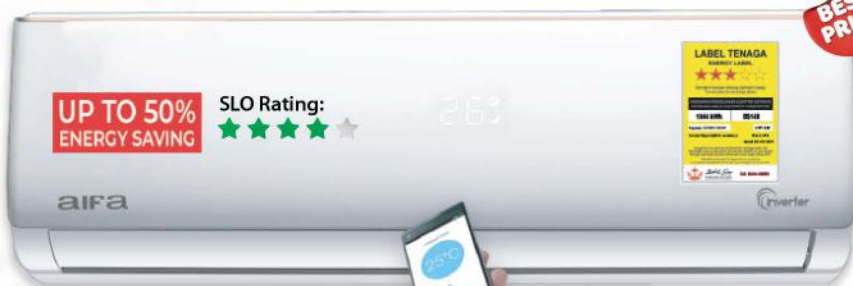

• Power: 2.5 HP

~~\$799~~ **\$659** FREE GIFT B

Insist on your AIFA warranty card

BEST PRICE

SLO Rating: ★★★★★

UP TO 50% Energy Saving

UP TO 50% ENERGY SAVING

SLO Rating: ★★★★★