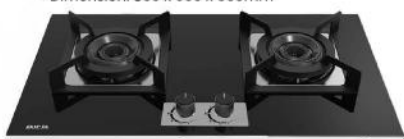

ELBA
AE-50W46 | Standing cooker
• Dimension: 880 x 500 x 550mm

PACKAGE DEAL A \$687

ELBA
ACH-93TT7 | Cooker hood
• Dimension: 470 x 895 x 364mm

+

ELBA
HT-B802SS | Gas hob
• Dimension: 780 x 440mm

+

BLANKET
180 x 220

AEO-X707-22
Built-in oven

• Dimension: 600 x 600 x 580mm

PACKAGE DEAL B \$987

ELBA
AEO-1000U-21 | Built-in oven
• Dimension: 595 x 575 x 595mm

ELBA
ACH-9009U | Cooker hood
• Dimension: 850 x 900 x 560mm

ELBA
AEH-8625X | Gas hob
• Dimension: 848 x 506mm