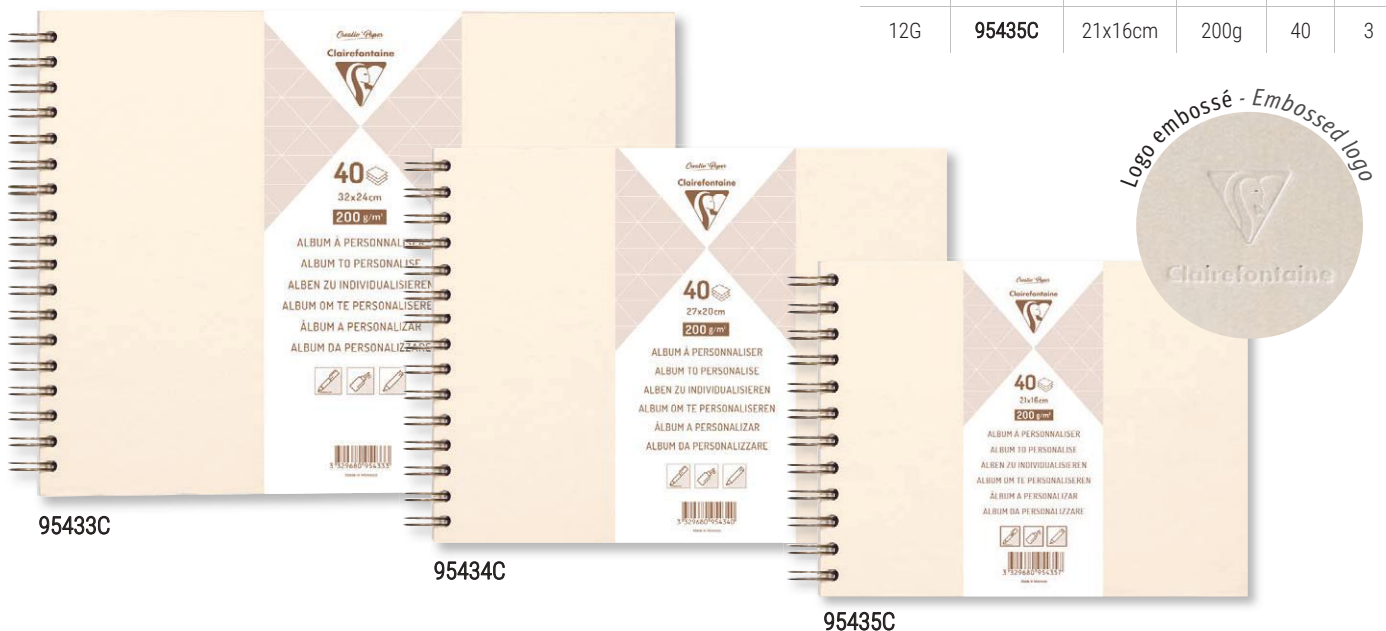

Ivoire irisé - Iridescent cream

- Couverture rembourrée rigide ivoire irisée
- Papier blanc 200g/m²
- Reliure intégrale bronze
- Logo embossé au dos **NEW**
- Iridescent cream hard cover
- White paper 200g/m²
- Bronze wirebound binding
- Embossed logo on back

FAM.	N.	Format	G/M²		
12G	95433C	32x24cm	200g	40	3
12G	95434C	27x20cm	200g	40	3
12G	95435C	21x16cm	200g	40	3