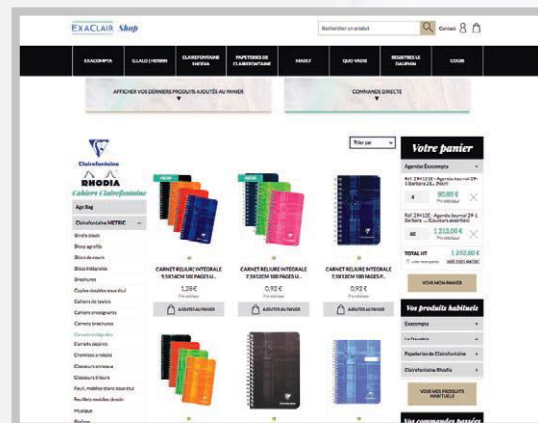

EXACLAI SHOP

La boutique en ligne dédiée aux distributeurs et revendeurs*.
Passez simplement et rapidement commande, à tout moment !

The online ordering system for dealers and retailers.
Shop with ease at your convenience!*

*Accès réservé aux revendeurs référencés - access limited to authorized customers only