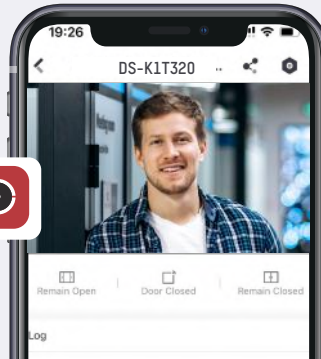

## Easy Mobile Operation

- Quick and easy registration with various access methods
- Convenient device configuration via web or GUI
- Remote control via mobile app

Hik-Connect App

Mobile Web