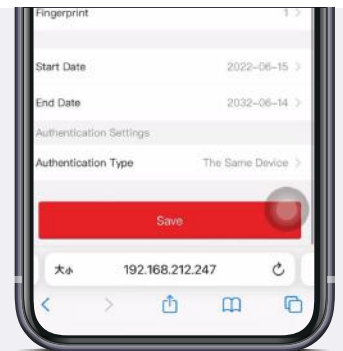

## Powered by Deep Learning Algorithm

Visible light anti-spoofing technology boosts security levels at entry points

## Fast Recognition Speed

Recognition Speed  
 < 0.2s

Accuracy Rate  
 > 99%

## Easy Mobile Operation

- Quick and easy registration with various access methods
- Convenient device configuration via web or GUI
- Remote control via mobile app

Hik-Connect App

Mobile Web