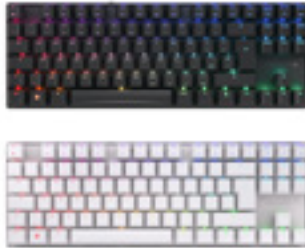

RRP: FROM 139 USD/EUR

CHERRY MX-LP 2.1 COMPACT WIRELESS

A COLORFUL TRENDSETTER.

- CHERRY Advanced Wireless Technology with 3 connection modes
- CHERRY MX Low Profile Speed switches • Full N-key rollover
- RGB illumination – customizable through CHERRY Utility software

RRP: 139.99 USD/EUR

TENKEYLESS

CHERRY MX 8.2 TKL WIRELESS

THE WIRELESS PRO GAMING KEYBOARD.

- CHERRY Advanced Wireless Technology with 3 connection modes • Solid aluminum housing and reusable metal case • CHERRY MX Red or Brown switches • Full N-key rollover
- RGB illumination – customizable through CHERRY Utility software