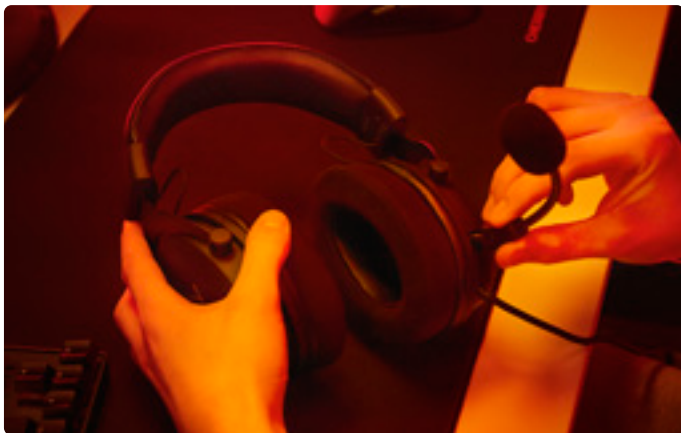

RRP: 54 USD/EUR

XTRFY SC1

GAMING OPTIMIZE YOUR AUDIO.

- Esports-optimized soundscape • Compact design
- USB plug-and-play • Headphone out 3.5 mm (stereo)
- Microphone in 3.5 mm (mono)

RRP: 43 USD/EUR

IN IT TO WIN IT.