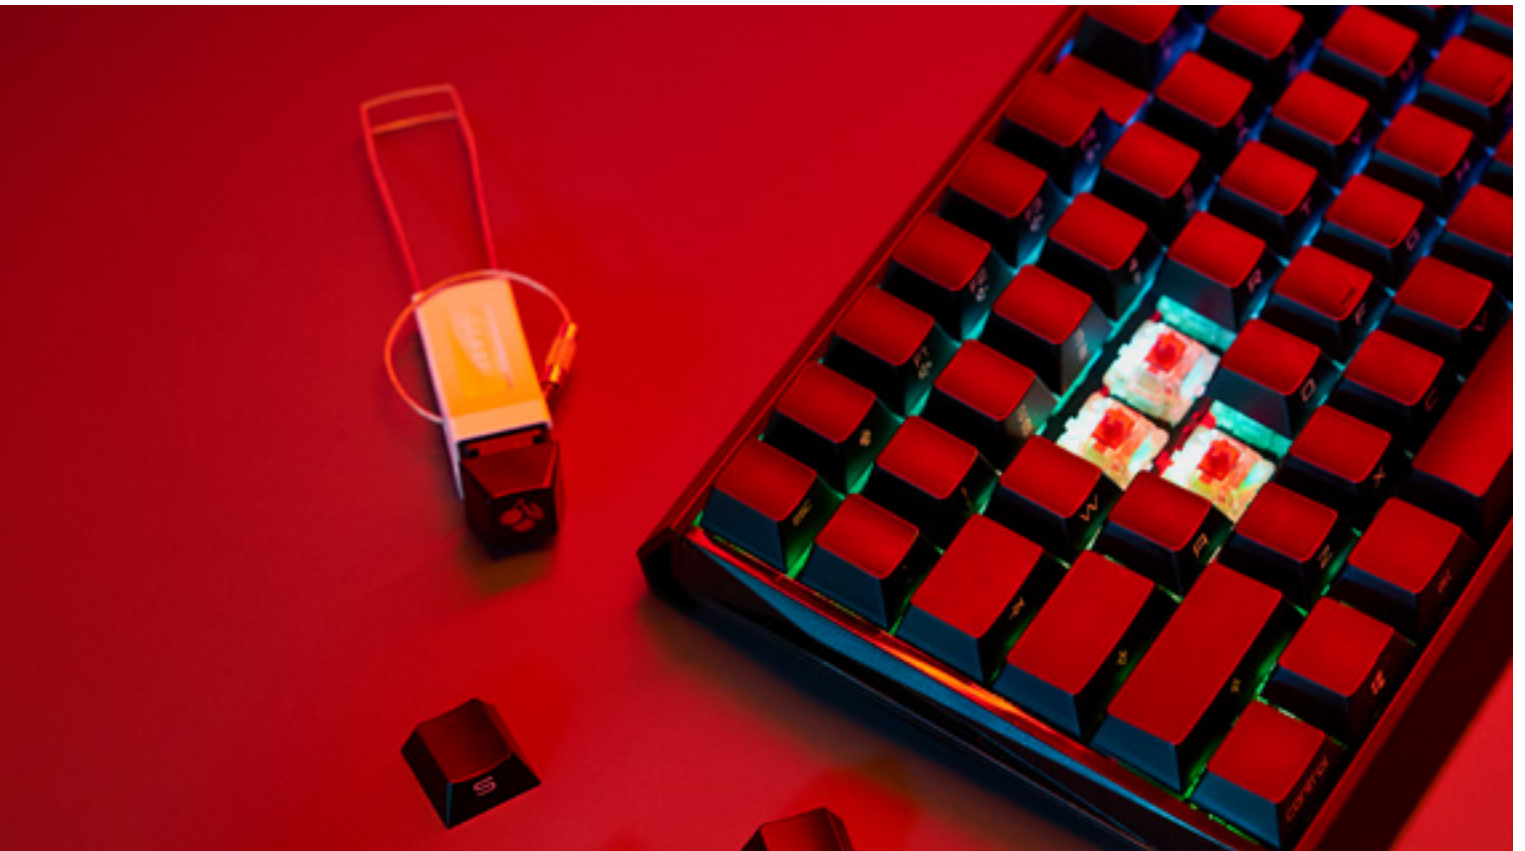

The world-leading CHERRY MX switches are developed and manufactured in Germany, and featured in our keyboards in a variety of versions. Whether you prefer linear or tactile switches, silent or standard, full height or low profile – our keyboards will bring you a premium experience with extreme durability.