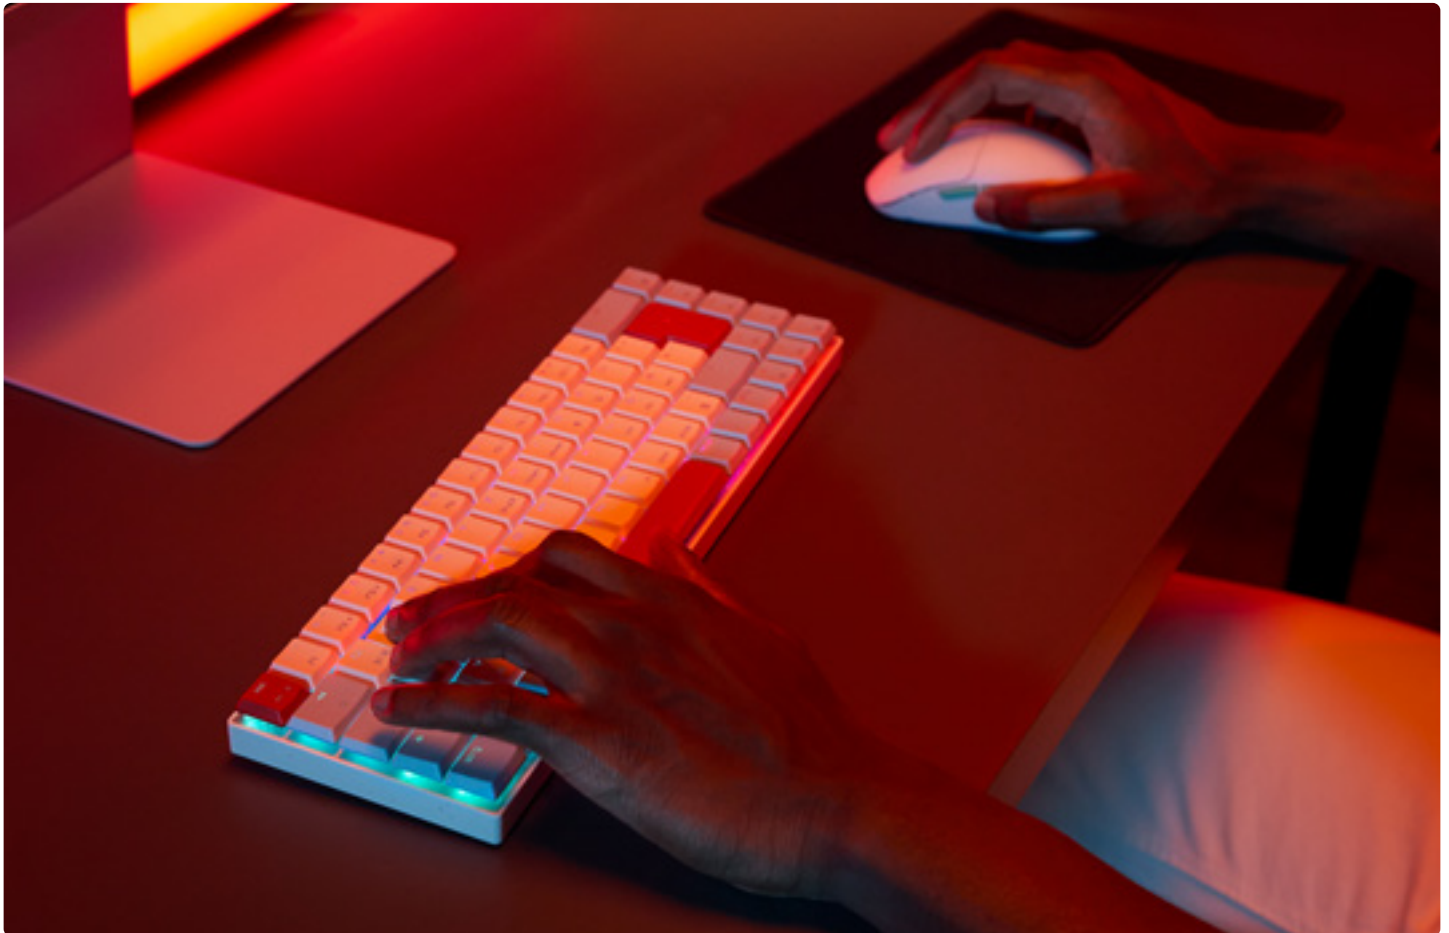

XTRFY K4

THE PRO-LEVEL KEYBOARD FOR ALL-LEVEL GAMERS.

- Red mechanical switches
- Full N-key rollover
- Customizable RGB illumination
- Pre-lubed plate-mounted stabilizers
- Sound-dampening foam

RRP: FROM 109 USD/EUR