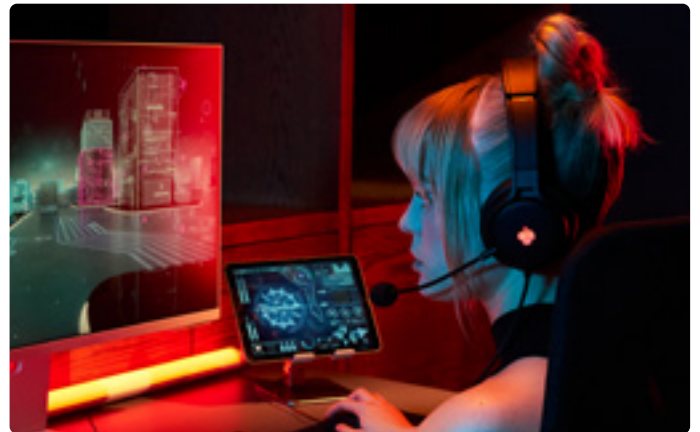

RRP: 54 USD/EUR

XTRFY SC1

GAMING OPTIMIZE YOUR AUDIO.

- Esports-optimized soundscape • Compact design
- USB plug-and-play • Headphone out 3.5 mm (stereo)
- Microphone in 3.5 mm (mono)

RRP: 43 USD/EUR

IN IT TO WIN IT.