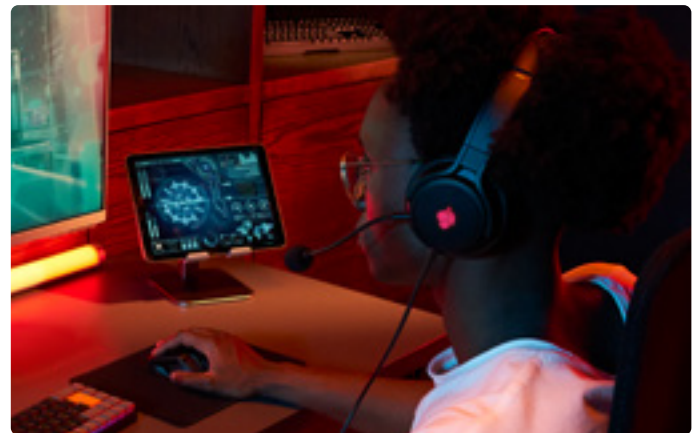

RRP: 89 USD/EUR

CHERRY HC 2.2

COMFORT AND SOUND QUALITY.

- Virtual 7.1 surround sound • 50 mm speaker drivers
- Closed over-ear cups • PU leather cushions
- Integrated USB sound card

RRP: 71 USD/EUR

MICROPHONES.