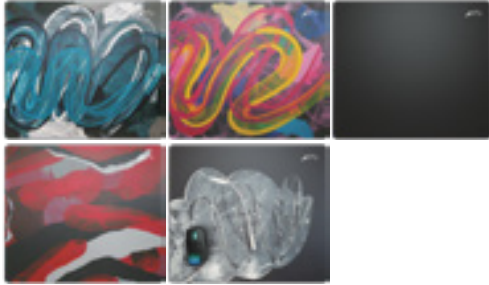

XTRFY GP4 LARGE
FIVE PIECES OF ART.

- 460 x 400 x 4 mm • Premium cloth surface – balanced between speed and control
- Non-slip rubber base • Stitched edges • Machine washable

RRP: FROM 32 USD/EUR