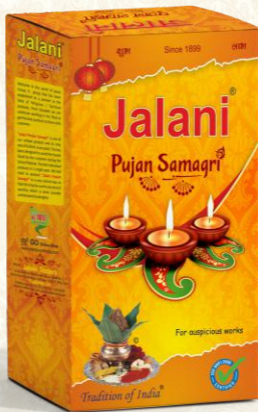

जालानी कुंकुम, जालानी मोली, चावल, धूपकोर्ण, मूंग, मेहन्दी, सिन्दूर, जनेऊ, मुरमुरा, पूजन सुपारी, कमलगट्टा, पीली सरसों, साबुत धनिया, रुई बत्ती, भगवानजी की फोटो, आरती संग्रह।

Jalani Kumkum, Holy Thread, Incense Corn, Mehandi, Vermilion Powder, Sacred Thread, Puffed Rice, Betel Nuts, Rice, Black Lotus Seeds, Yellow Mustard Seeds, Green Gram, Coriander Seeds, Cotton Wicks, Potrait of God, Aarti Book.

JALANI®

Diwali Pujan Samagri

MRP
Rs. **101/-**
(Incl. of all taxes.)

**100 Box in
Master Carton**

Jalani Kumkum, Holy Thread, Rice, Jantaa Mehandi, Vermillion Powder, Prasadam, Betel Nuts, Black Lotus Seeds, Holy Water, Turmeric, Sacred Thread, Mustard Seeds, Green Gram, Coriander Seeds, Puffed Rice, Kesar, Incense Corn, Cotton Wicks, Aarti Book, Portrait of God