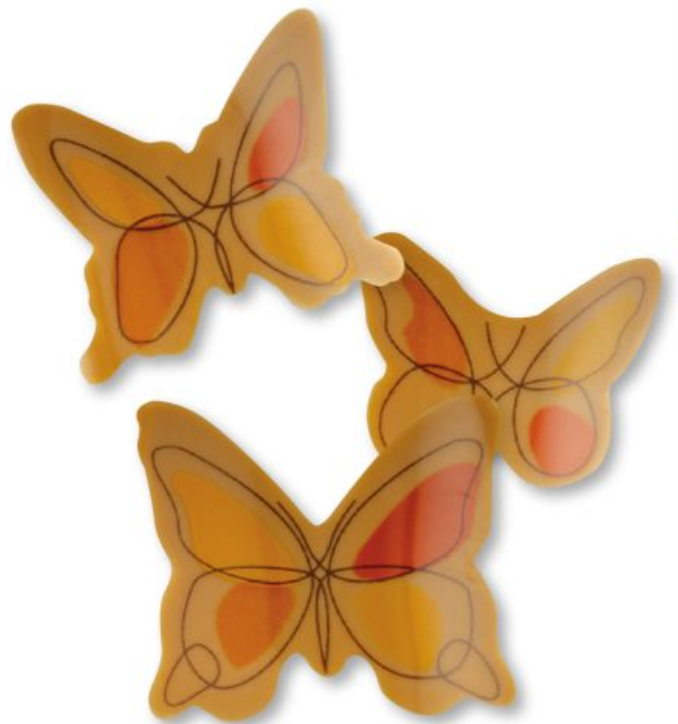

Actual size of decoration

- **34877CCD**
  Dulcey butterflies - 3 models
  Shaped stencil - 40 × 32 / 45 × 39 / 50 × 44mm
  42 pieces - 14 of each size