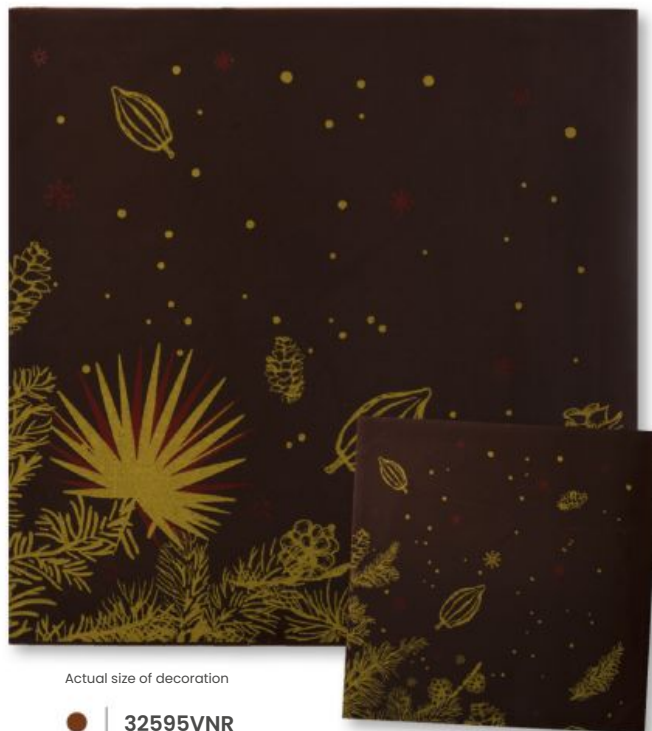

● **32595VNR**
Cocoa bean yule log end - 2 models
Cut-out

Actual size of decoration