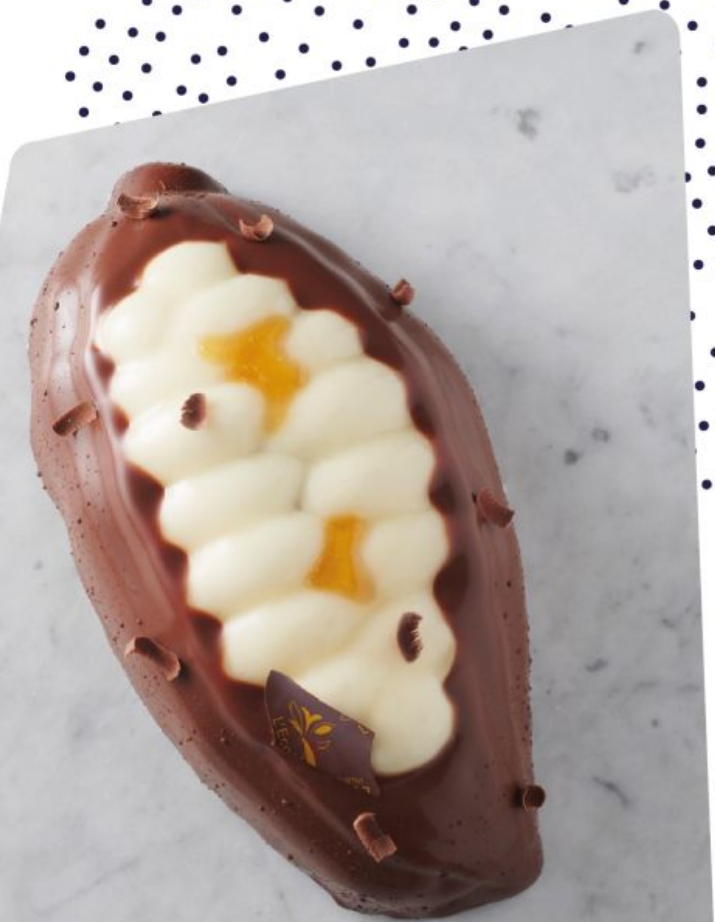

Cocoa pod insert

179 x 79 x 48mm

10 pieces

25786

Cocoa pod dessert

223 x 111 x 63mm

10 pieces

10849