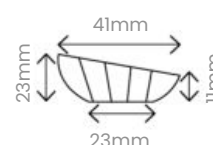

Actual size of decoration

● **4751**
Mini dark spheris
41 × 23mm
270 pieces