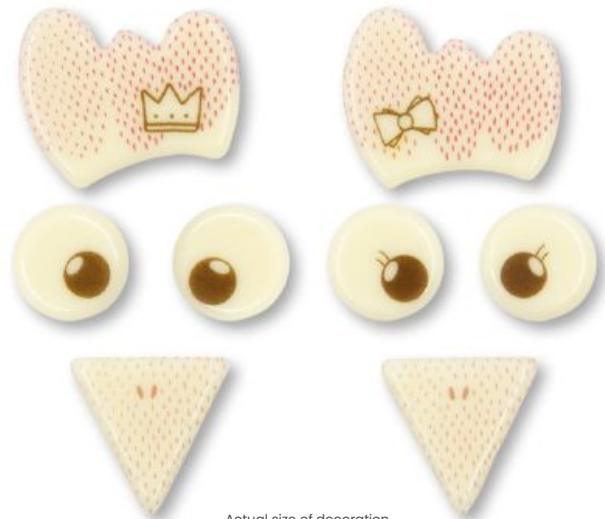

66 pieces

● **34511CPR**
Large and Small Hawaiian-Themed Decorations – 6 models
 Stencil – Small mask 23 x 36mm / Small yellow leaf 27 x 30mm / Small orange leaf 20 x 22mm ;
 Large mask 34 x 54mm / Large green leaf 34 x 36mm / Large orange leaf 26 x 29mm
94 pieces

·Easter accessories·

Actual size of decoration

43750VPW

Easter chicken shapes - 2 models

Blister - Comb - 28 × 24mm / Beak - 21 × 21mm / Eyes - Ø 15mm

120 pieces - 30 faces

Actual size of decoration

32640CPW

Easter accessories - 8 models

Stencil - Mustache: Eyes 21 × 30 + Moustache 18 × 41 / Hen: Comb 28 × 24 + Eyes 17 × 13 + Beak 22 × 22 + Wattle 16 × 26 / Mouth: Eyes 19.5 × 28.5 + Mouth 22.5 × 26 /

144 pieces - 18 of each design