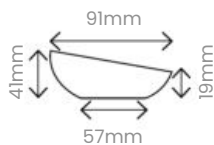

VALRHONA

Actual size of decoration

● **6409**
 Dark chocolate solstis
 71 × 36mm
45 pieces

Actual size of decoration

● **14645**
 White chocolate solstis
 71 × 36mm
45 pieces

Actual size of decoration

● **4320**
 Dark chocolate ovalis
 91 × 41mm
45 pieces