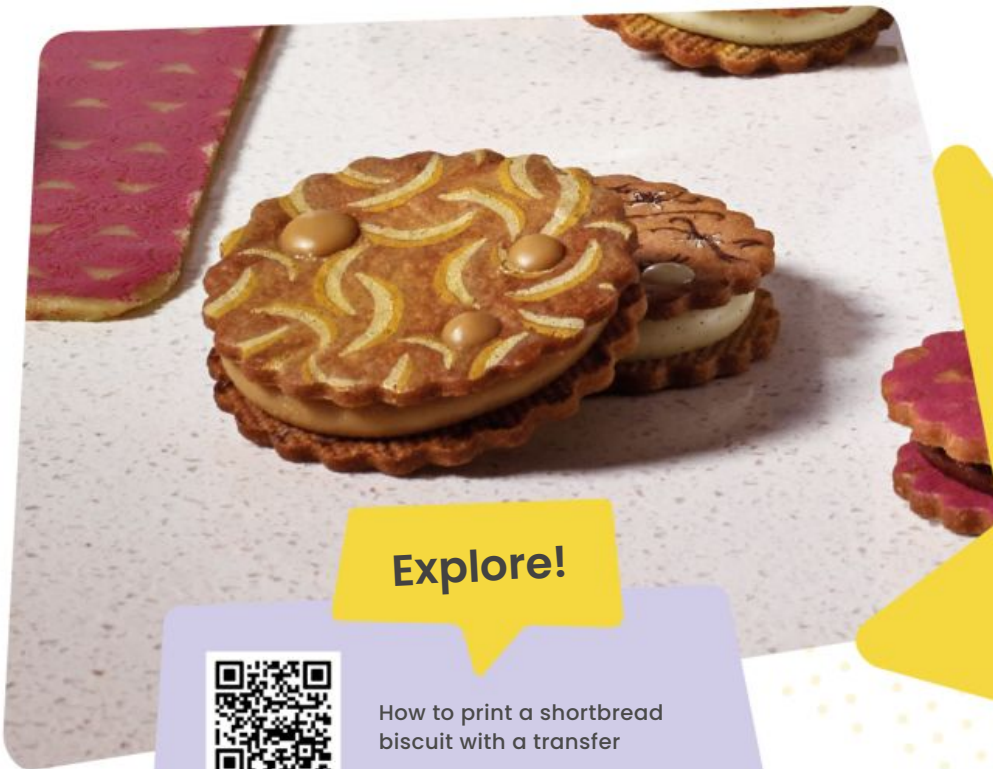

12518CCZ
Banana transfer

Transfers

Explore!

How to print a shortbread biscuit with a transfer

·Florals·

Chocolate shown

Usable on these chocolates

Dimensions 400 × 250mm - Packaging - 20 pieces per box.