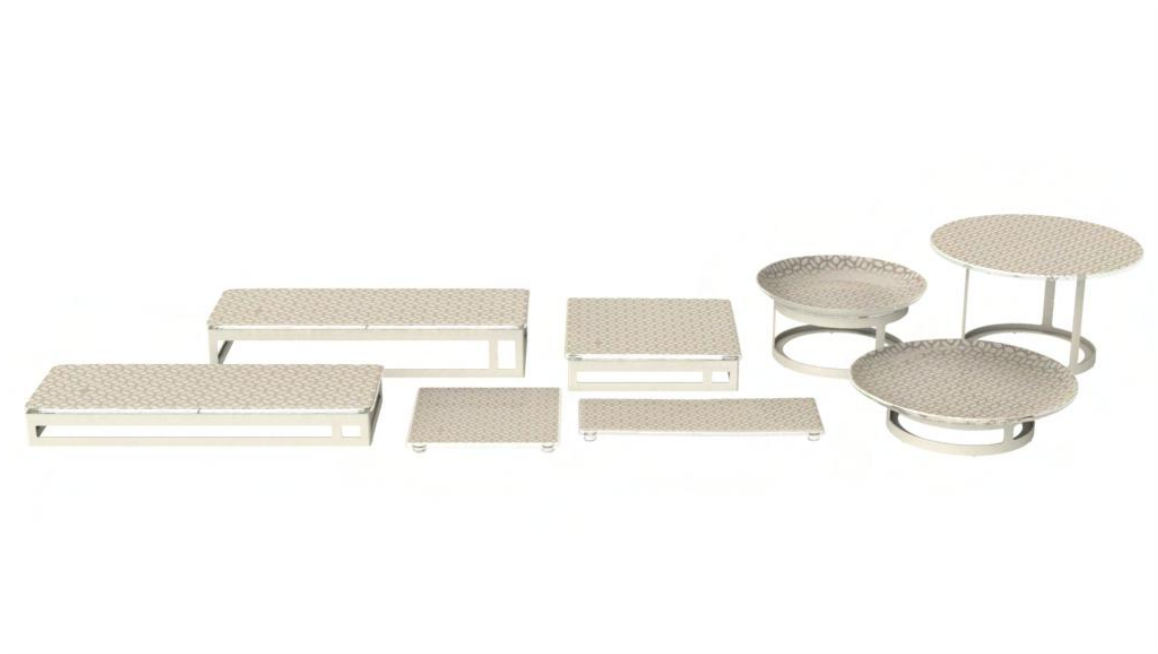

Mid-Century Modern *Receptions In Arabesque Old Gold* (Ask For The Complete Mid-Century Catalog)