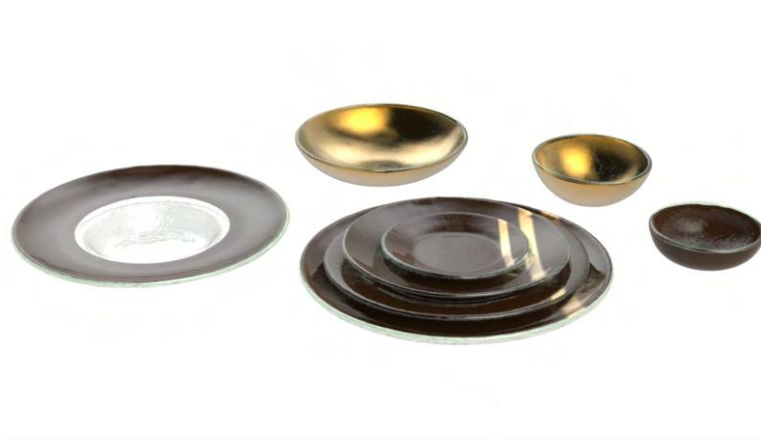

Wide Rim *Arabian Brown With Gold Stripe*