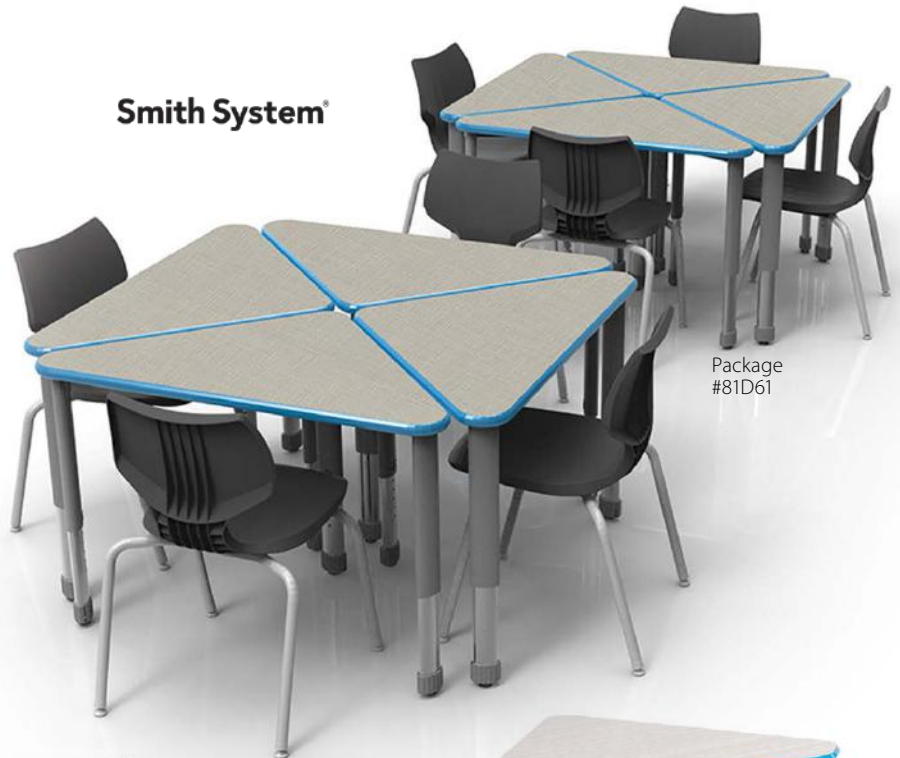

Wing Desks

Wing desks are another classroom favorite in schools across the nation. Spacious work space for pods of 4 students, individually, or a myriad of creative configurations. Sturdy cross underbrace provides extra support for years of daily use.

WING DESKS

30"x30"x41" desk, adjusts 22"-34"H **81108** $207.95

30"x30"x41" desk w/ bookbox, adjusts 22"-32"H **81109** $290.95

Optional 3" locking casters **81934** $36.95

Package Deals

WING DESK + FLAVOR CHAIR PACKAGES

8 Wing Desks + 8 Flavors 14" Chairs **81D63** $2,324.95

8 Wing Desks + 8 Flavors 16" Chairs **81D62** $2,354.95

8 Wing Desks + 8 Flavors 18" Chairs **81D61** $2,447.95

20 Wing Desks + 20 Flavors 14" Chairs **81D60** $5,811.95

20 Wing Desks + 20 Flavors 16" Chairs **81D59** $5,885.95

20 Wing Desks + 20 Flavors 18" Chairs **81D58** $6,119.95

Smith System®

Package #81D61