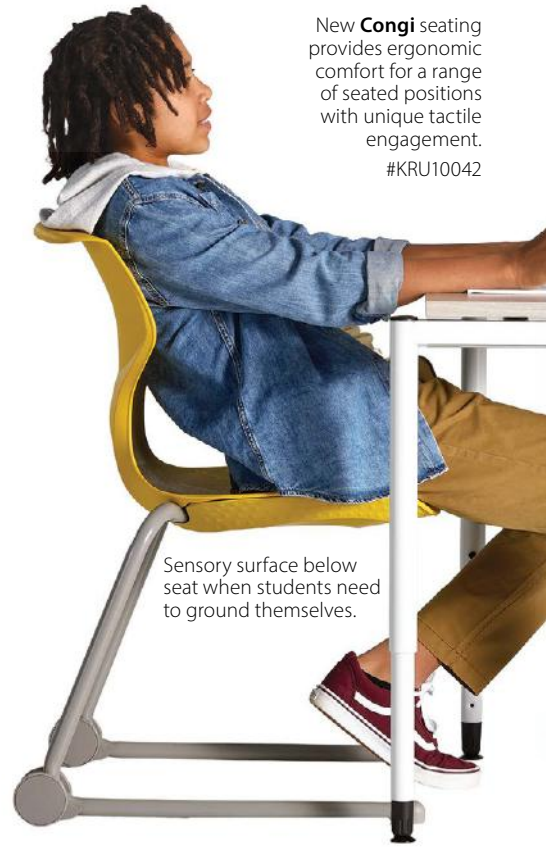

#KRU10001

Intellect Wave chairs and desks feature durable elliptical steel frames.

#KRU10010

Sensory surface below seat when students need to ground themselves.

3000 Series Solid Plastic Chairs & Desks

Durable and easy to clean solid plastic, the 3000 Series is a quality investment for long-term use in any educational space. Surfaces resist scratching, fading and maintain a smooth writing surface suitable for dry erase markers.