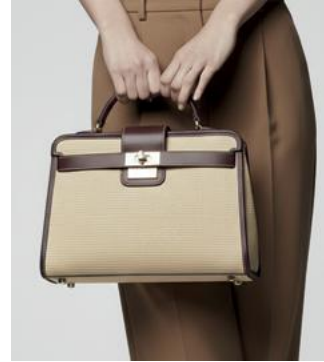

ORIGEN CHAIR 301 TX

Diamond-quilted or Raffia finishes, swivel ease, and sleek wood framing for effortless elegance.