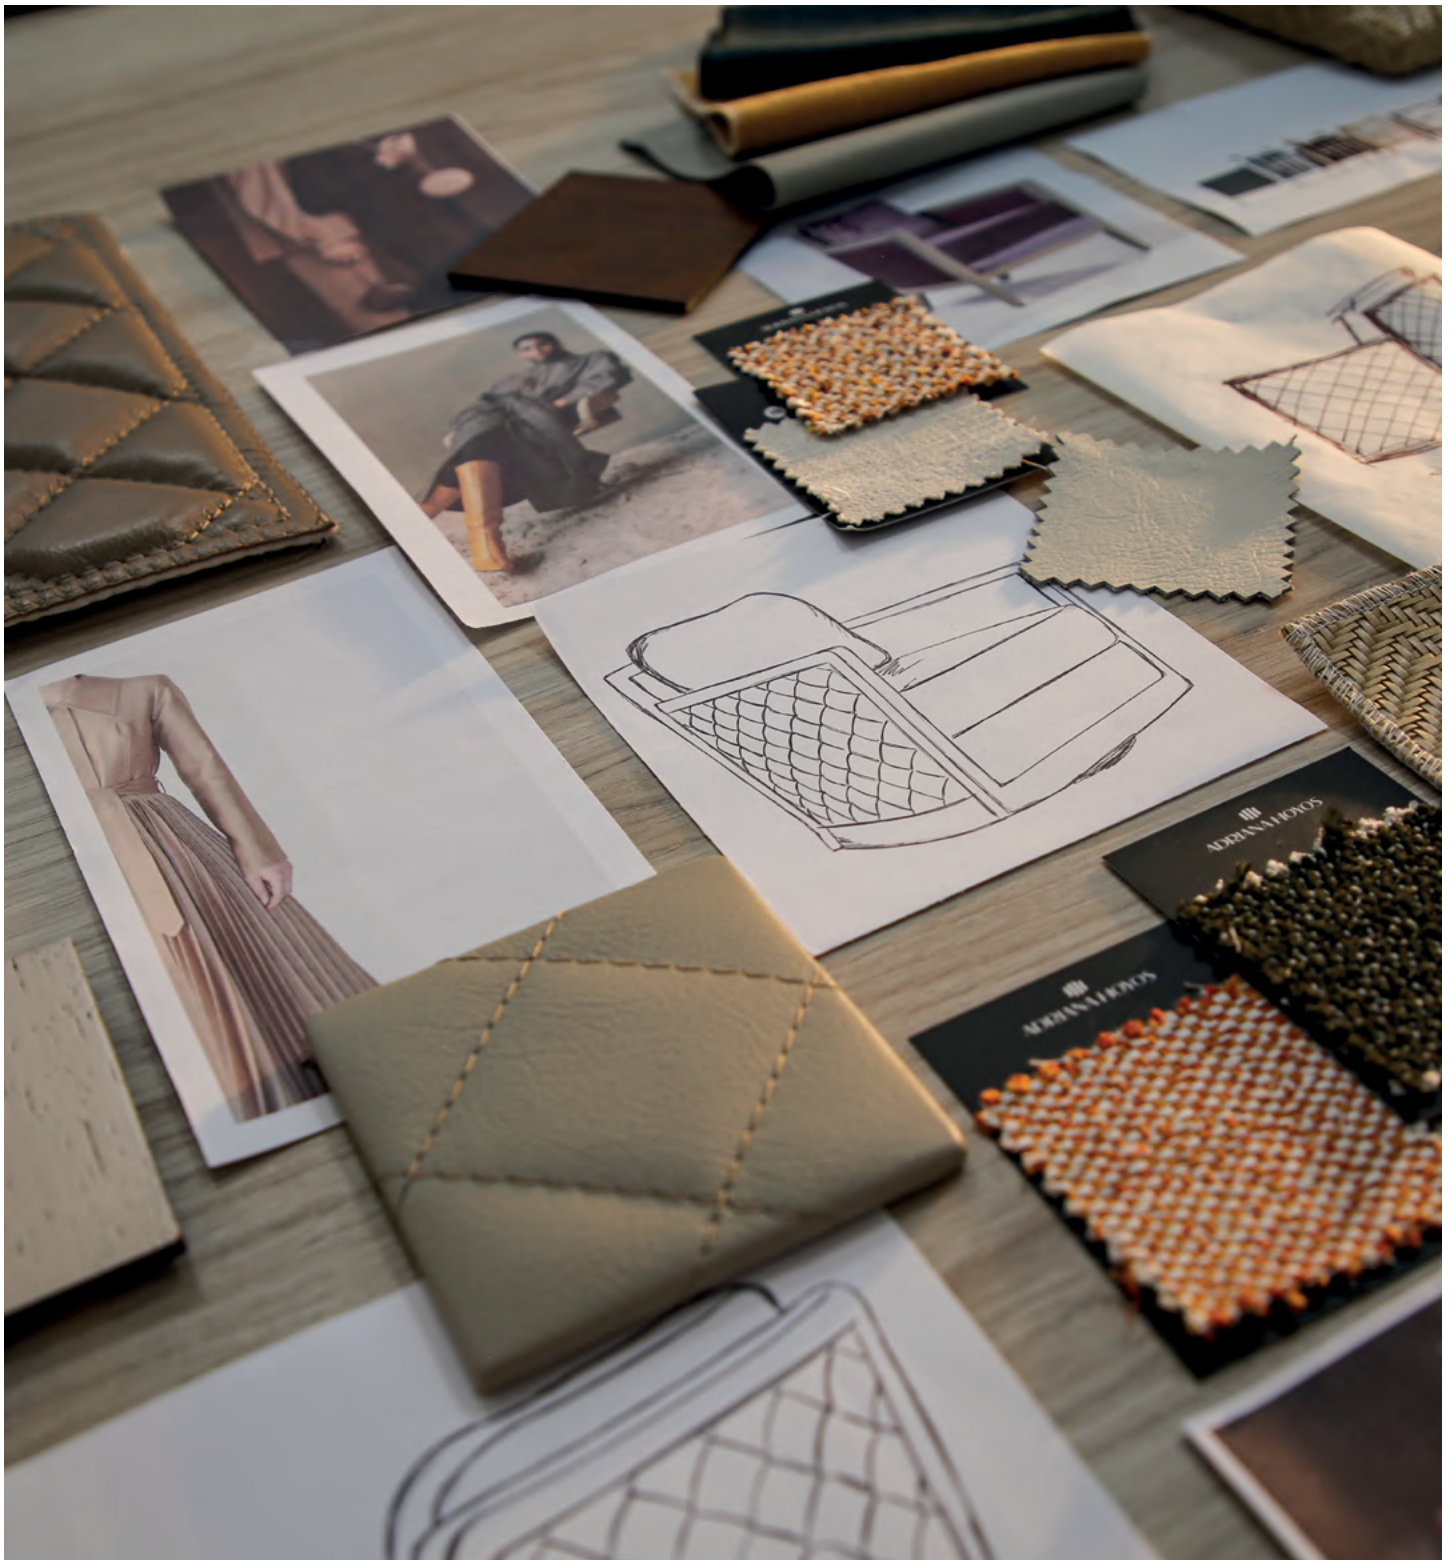

— Adriana Hoyos

Origen was born from an introspective design process that revisits the DNA of the brand.

It blends the warmth of tradition with the refinement of innovation, bridging decades of design legacy with fresh creative vision.

Every detail tells a story
of sophistication.

New upholstery textures, accent materials to elevate spaces

Quilted leather—crafted through the perfect balance of technology and human expertise—joins Adriana Hoyos’s premium upholstery options, offering exquisite texture, durability, and timeless elegance.

ORIGEN CHAIR 100

High-back chair with refined piping and subtle tufting,
fully customizable in leather or fabric for timeless
style and comfort.

ORIGEN BUFFET 101 (STONE TOP)

Combines clean lines with subtle curves that soften its contemporary design. A dark frame contrasts with the lighter-toned doors, highlighted by a handcrafted grooved detail and a central stone accent that adds elegance and durability.