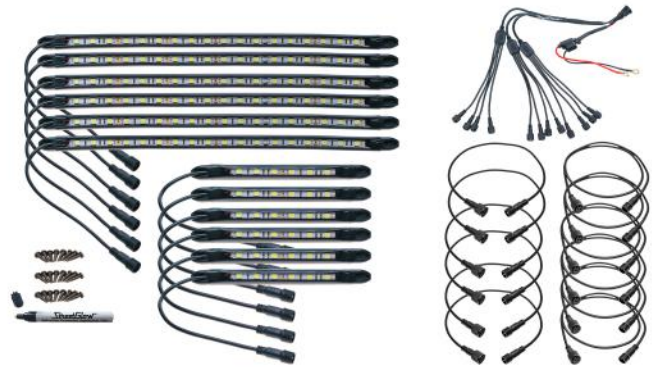

LED MOTORCYCLE KITS

Mild Kit - 8 Strip Kit

- 4- 4" Heavy Duty Strips (Vents)
- 4- 12" Heavy Duty Strips (Underbody)
- 2- Small Wire Paks
- 1- Small Wire Harness or Mutli-Color Controller
- 1- Adhesion Promoter Applicator Pen and Instructions

Wild Kit - 12 Strip Kit

- 6- 4" Heavy Duty Strips (Vents)
- 6- 12" Heavy Duty Strips (Underbody)
- 3- Small Wire Paks
- 1- Small Wire Harness or Mutli-Color Controller
- 1- Adhesion Promoter Applicator Pen and Instructions