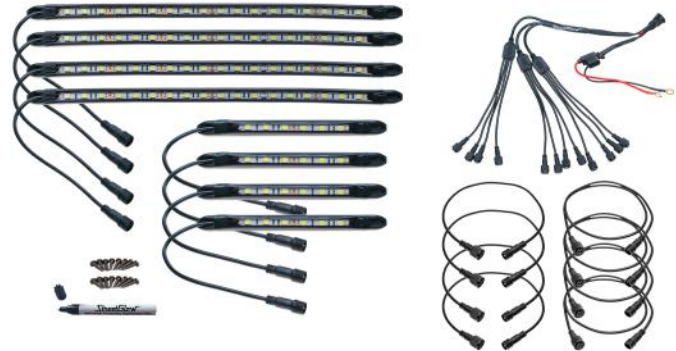

LED MOTORCYCLE KITS

Mild Kit - 8 Strip Kit

- 4- 4" Heavy Duty Strips (Vents)
- 4- 12" Heavy Duty Strips (Underbody)
- 2- Small Wire Paks
- 1- Small Wire Harness or Mutli-Color Controller
- 1- Adhesion Promoter Applicator Pen and Instructions