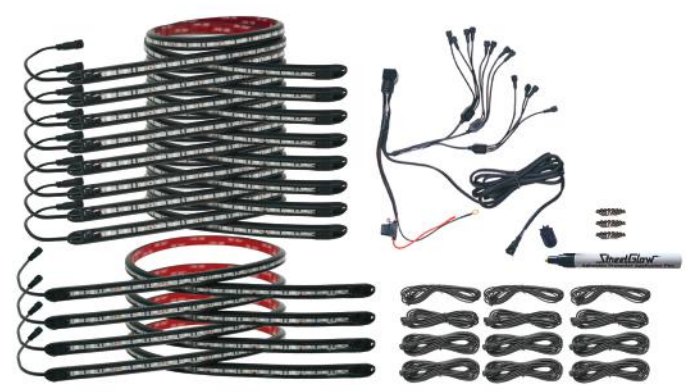

Boom Kit - 6 Strip Kit

- 6- 72" Heavy Duty Strips (Boom)
- 2- Large Wire Paks
- 1- Large Relay Harness or Mutli-Color Controller
- 1- Adhesion Promoter Applicator Pen and Instructions

Part Number	Description	Retail
HDSTMDAM	Mild Semi-Truck/Trailer LED Kit - Amber	\$990.00
HDSTMDBL	Mild Semi-Truck/Trailer LED Kit - Blue	\$990.00
HDSTMDGR	Mild Semi-Truck/Trailer LED Kit - Green	\$990.00
HDSTMDPR	Mild Semi-Truck/Trailer LED Kit - Purple	\$990.00
HDSTMDRD	Mild Semi-Truck/Trailer LED Kit - Red	\$990.00
HDSTMDRGB	Mild Semi-Truck/Trailer LED Kit - Multi-Color	\$1,100.00
HDSTMDWH	Mild Semi-Truck/Trailer LED Kit - White	\$990.00
HDSTWDAM	Wild Semi-Truck/Trailer LED Kit - Amber	\$1,760.00
HDSTWDBL	Wild Semi-Truck/Trailer LED Kit - Blue	\$1,760.00
HDSTWDGR	Wild Semi-Truck/Trailer LED Kit - Green	\$1,760.00
HDSTWDPR	Wild Semi-Truck/Trailer LED Kit - Purple	\$1,760.00
HDSTWDRD	Wild Semi-Truck/Trailer LED Kit - Red	\$1,760.00
HDSTWDRGB	Wild Semi-Truck/Trailer LED Kit - Multi-Color	\$1,980.00
HDSTWDWH	Wild Semi-Truck/Trailer LED Kit - White	\$1,760.00
HDSTBMAM	Semi-Truck/Trailer Boom LED Kit - Amber	\$715.00
HDSTBMBL	Semi-Truck/Trailer Boom LED Kit - Blue	\$715.00
HDSTBMGR	Semi-Truck/Trailer Boom LED Kit - Green	\$715.00
HDSTBMPR	Semi-Truck/Trailer Boom LED Kit - Purple	\$715.00
HDSTBMRD	Semi-Truck/Trailer Boom LED Kit - Red	\$715.00
HDSTBMRGB	Semi-Truck/Trailer Boom LED Kit - Multi-Color	\$825.00
HDSTBMWH	Semi-Truck/Trailer Boom LED Kit - White	\$715.00

Call for Custom Kit 973.709.9000 x110

LED RV KITS

Mild Kit - 12 Strip Kit

- 4- 36" Heavy Duty Strips (Each Wheel Well)
- 8- 72" Heavy Duty Strips (Underbody)
- 3- Large Wire Paks
- 1- Large Relay Harness or Mutli-Color Controller
- 1- Adhesion Promoter Applicator Pen and Instructions