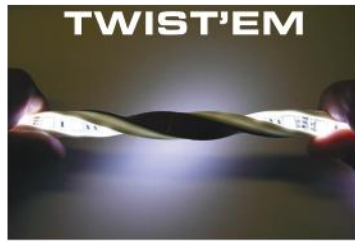

HEAVY DUTY LED STRIPS

- Available in 4", 12", 24", 36", 48", 60" & 72"
- Plug & Play Waterproof Connector
- LED Type: 300/5m 5050 LED
- Dual Insulated Casing
- Super Flexible
- IP69K Rating
- **3M** **VHB** Adhesive Back Tape
  & Adhesion Promoter Applicator Included