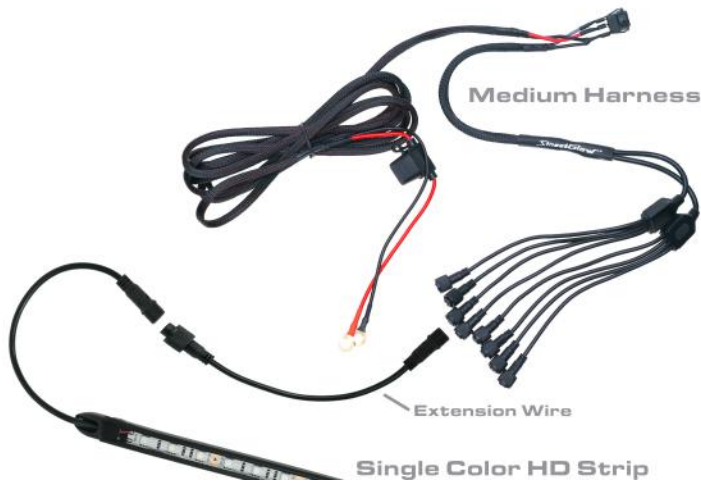

Product	Page
Heavy Duty LED Strips	3 & 4
Heavy Duty LED Strip Accessories	5
S1P Series LED Bulbs	6
LED Undercar Kits	7 & 8
LED Semi-Truck Kits	9
LED RV Kits	10
LED Motorcycle Kits	11
LED Interior Kits	12
GOLD SERIES Neon Kits	13
GOLD SERIES Replacement Parts	14

HEAVY DUTY LED STRIPS

- Available in 4", 12", 24", 36", 48", 60" & 72"
- Plug & Play Waterproof Connector
- LED Type: 300/5m 5050 LED
- Dual Insulated Casing
- Super Flexible
- IP69K Rating
- **3M** **VHB** Adhesive Back Tape
& Adhesion Promoter Applicator Included

Single Color

Harness and Wire Paks for Plug & Play Connection [2 Pin]

Multi-Color

Bluetooth Controller (4 Pin)
Expandable to 12 Strips

DID YOU KNOW?

Single Color LED is up to 3x brighter than RGB and produce more vibrant color *