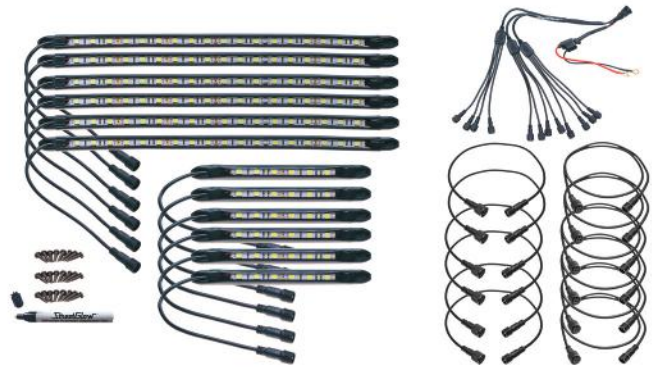

LED MOTORCYCLE KITS

Mild Kit - 8 Strip Kit

- 4- 4" Heavy Duty Strips (Vents)
- 4- 12" Heavy Duty Strips (Underbody)
- 2- Small Wire Paks
- 1- Small Wire Harness or Mutli-Color Controller
- 1- Adhesion Promoter Applicator Pen and Instructions

Wild Kit - 12 Strip Kit

- 6- 4" Heavy Duty Strips (Vents)
- 6- 12" Heavy Duty Strips (Underbody)
- 3- Small Wire Paks
- 1- Small Wire Harness or Mutli-Color Controller
- 1- Adhesion Promoter Applicator Pen and Instructions