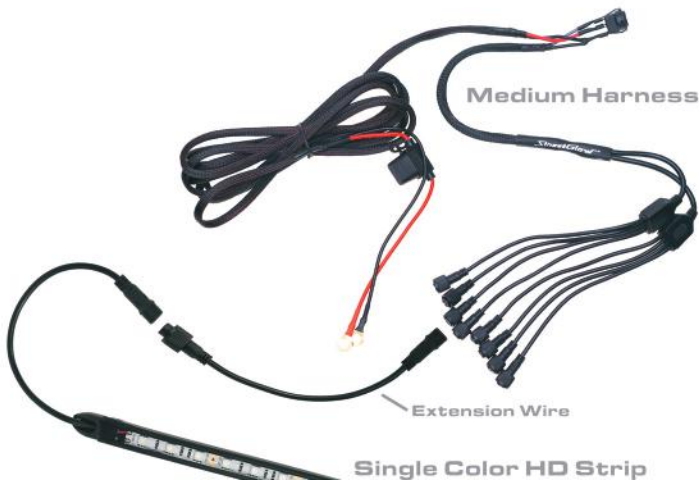

Product	Page
Heavy Duty LED Strips	3 & 4
Heavy Duty LED Strip Accessories	5
S1P Series LED Bulbs	6
LED Undercar Kits	7 & 8
LED Semi-Truck Kits	9
LED RV Kits	10
LED Motorcycle Kits	11
LED Interior Kits	12
GOLD SERIES Neon Kits	13
GOLD SERIES Replacement Parts	14

HEAVY DUTY LED STRIPS

- Available in 4", 12", 24", 36", 48", 60" & 72"
- Plug & Play Waterproof Connector
- LED Type: 300/5m 5050 LED
- Dual Insulated Casing
- Super Flexible
- IP69K Rating
- **3M** | **YHB** Adhesive Back Tape
& Adhesion Promoter Applicator Included

Single Color

Harness and Wire Paks for Plug & Play Connection [2 Pin]

Multi-Color

Bluetooth Controller (4 Pin)
Expandable to 12 Strips

DID YOU KNOW?

Single Color LED is up to 3x brighter than RGB and produce more vibrant color *

LED INTERIOR KITS

Interior Kit - 4 Strip Kit

- 4- 12" Heavy Duty Strips (Each Footwell)
- 1- Medium Wire Pak
- 1 -Medium Wire Harness or Multi-Color Controller
- 1- Adhesion Promoter Applicator Pen and Instructions
- *For all vehicle Interior Footwells)