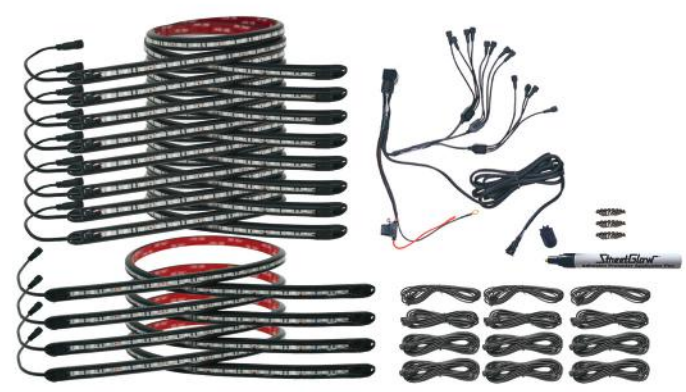

Boom Kit - 6 Strip Kit

- 6- 72" Heavy Duty Strips (Boom)
- 2- Large Wire Paks
- 1- Large Relay Harness or Mutli-Color Controller
- 1- Adhesion Promoter Applicator Pen and Instructions

Part Number	Description	Retail
HDSTMDAM	Mild Semi-Truck/Trailer LED Kit - Amber	\$990.00
HDSTMDBL	Mild Semi-Truck/Trailer LED Kit - Blue	\$990.00
HDSTMDGR	Mild Semi-Truck/Trailer LED Kit - Green	\$990.00
HDSTMDPR	Mild Semi-Truck/Trailer LED Kit - Purple	\$990.00
HDSTMDRD	Mild Semi-Truck/Trailer LED Kit - Red	\$990.00
HDSTMDRGB	Mild Semi-Truck/Trailer LED Kit - Multi-Color	\$1,100.00
HDSTMDWH	Mild Semi-Truck/Trailer LED Kit - White	\$990.00
HDSTWDAM	Wild Semi-Truck/Trailer LED Kit - Amber	\$1,760.00
HDSTWDBL	Wild Semi-Truck/Trailer LED Kit - Blue	\$1,760.00
HDSTWDGR	Wild Semi-Truck/Trailer LED Kit - Green	\$1,760.00
HDSTWDPR	Wild Semi-Truck/Trailer LED Kit - Purple	\$1,760.00
HDSTWDRD	Wild Semi-Truck/Trailer LED Kit - Red	\$1,760.00
HDSTWDRGB	Wild Semi-Truck/Trailer LED Kit - Multi-Color	\$1,980.00
HDSTWDWH	Wild Semi-Truck/Trailer LED Kit - White	\$1,760.00
HDSTBMAM	Semi-Truck/Trailer Boom LED Kit - Amber	\$715.00
HDSTBMBL	Semi-Truck/Trailer Boom LED Kit - Blue	\$715.00
HDSTBMGR	Semi-Truck/Trailer Boom LED Kit - Green	\$715.00
HDSTBMPR	Semi-Truck/Trailer Boom LED Kit - Purple	\$715.00
HDSTBMRD	Semi-Truck/Trailer Boom LED Kit - Red	\$715.00
HDSTBMRGB	Semi-Truck/Trailer Boom LED Kit - Multi-Color	\$825.00
HDSTBMWH	Semi-Truck/Trailer Boom LED Kit - White	\$715.00

Call for Custom Kit 973.709.9000 x110

LED RV KITS

Mild Kit - 12 Strip Kit

- 4- 36" Heavy Duty Strips (Each Wheel Well)
- 8- 72" Heavy Duty Strips (Underbody)
- 3- Large Wire Paks
- 1- Large Relay Harness or Mutli-Color Controller
- 1- Adhesion Promoter Applicator Pen and Instructions