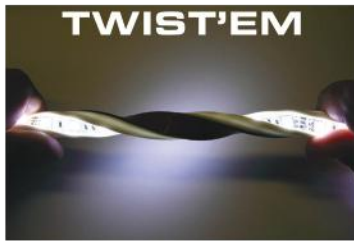

HEAVY DUTY LED STRIPS

- Available in 4", 12", 24", 36", 48", 60" & 72"
- Plug & Play Waterproof Connector
- LED Type: 300/5m 5050 LED
- Dual Insulated Casing
- Super Flexible
- IP69K Rating
- **3M** | **YHB** Adhesive Back Tape
  & Adhesion Promoter Applicator Included