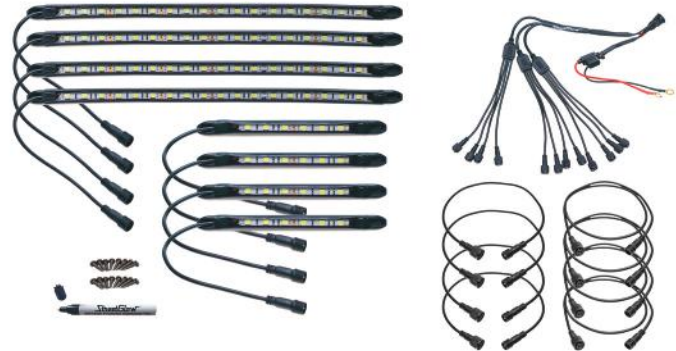

LED MOTORCYCLE KITS

Mild Kit - 8 Strip Kit

- 4- 4" Heavy Duty Strips (Vents)
- 4- 12" Heavy Duty Strips (Underbody)
- 2- Small Wire Paks
- 1- Small Wire Harness or Mutli-Color Controller
- 1- Adhesion Promoter Applicator Pen and Instructions